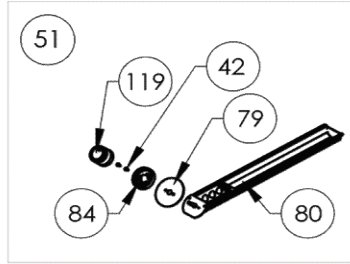

BIPRO825RBI-2

BIPRO825RBI-2

Item	Part #	Description	Price
1	N010-0814	base	€ 799,00
2	N570-0038	1/4-20 x 1/2" screw	€ 1,00
3	N100-0048	main burner	**
4	N100-0049	smoker burner	€ 21,00
5	N080-0320	cross light bracket	€ 17,00
6	N080-0321	cross light bracket small	€ 12,50
7	N370-0822	sear plate mount	€ 8,50
8	N200-0106	smoker burner cover	€ 52,50
9	N510-0013	black silicone lid bumper	€ 2,00
10	N080-0339	burner grease shield	€ 12,50
11	N080-0340	burner grease shield small	€ 9,50
12	N450-0025	1/4" - 20 nut	€ 1,00
13	N080-0315	bracket rear burner orifice	€ 7,50
14	N455-0055	rear burner orifice	€ 5,50
15	N255-0058	90 degree elbow fitting	€ 12,50
16	N080-0311	bracket igniter smoker burner	€ 17,00
17	N720-0056	smoker burner flex	€ 26,50
18	N455-0016	smoker burner orifice	€ 5,50
19	N240-0033	smoker burner igniter	€ 4,00
20	N655-0183	base stiffener	€ 5,50
21	N570-0042	screw, 10-24 x 3/8"	€ 1,00
22	N570-0008	#8 x 1/2" screw	€ 2,00
23	N475-0329	control panel	€ 209,00
24	N570-0078	screw M4 x 8mm	€ 1,00
25	N010-0794	manifold	€ 199,00
26	N720-0070	manifold flex connector	€ 31,50
27	N010-0857	step down regulator	€ 73,50
28	N120-0024	end cap left	€ 42,00
29	N120-0025	end cap right	€ 42,00
30	N660-0006	switch lights	€ 31,50
31	N660-0005	switch ignition	€ 31,50
32	N585-0098	switch heat shield	€ 3,00
33	N120-0028	sealing cap nut	€ 3,00
34	N010-0913	control panel wire harness	€ 63,00
35	N010-0939	control knob bezel large	€ 26,50
36	N010-0940	control knob bezel small	€ 17,00
37	N010-0941	control knob bezel small	€ 26,50
38	N380-0035-CL	burner control knob large	€ 12,50
39	N380-0034-CL	burner control knob small	€ 12,50
40	N585-0101	smoker shield	€ 4,00
41	N750-0040	rear burner ignition wire	€ 10,50
42	N570-0022	8-32 x 3/8" screw	€ 1,00
43	N720-0053	rear burner supply tube	€ 19,00
44	N350-0069	rear burner housing (infrared)	€ 31,50
45	N100-0045	rear burner	€ 26,50
46	N450-0006	1/4" - 20 nut	€ 1,00
47	N240-0034	rear burner electrode	€ 5,50
48	N305-0082	sear plate	€ 12,50
49	N305-0085	cooking grids large	€ 125,00
50	N305-0092	cooking grids small	€ 84,00
51	N010-0800-SER	smoker tube	€ 63,00
52	N135-0015G	left side hood casting	€ 42,00
53	N135-0016G	right side hood casting	€ 42,00