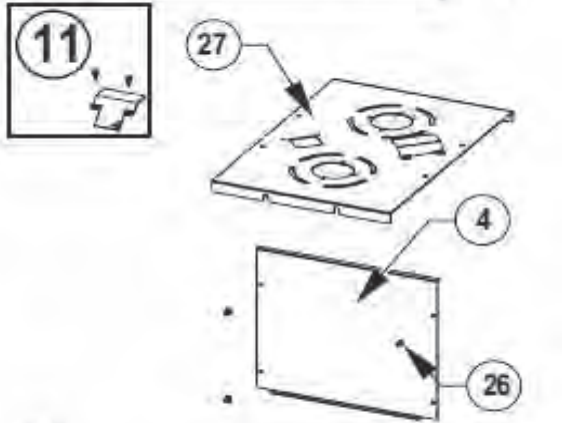

BIB12RT

BIB12RT

Item	Part #	Description	Price
1	N335-0145	LID, DUAL BURNER, BIB12	€ 125,00
2	S83035	GRID, STN STL BIB12RT	€ 115,00
3	S81010	BURNER, BIB12/18RT NAT	€ 29,50
	S81011	BURNER, BIB12/18RT LPG	€ 29,50
4	N010-1449	ASSY, BASE BIB/BI12RT	€ 349,00
5	N035-0179	BASE, REAR PANEL BIB/BI12RT	€ 14,50
6	N380-0035-CL	KNOB,CNTRL CLR C/W MAGNET LRG	€ 12,50
7	N010-1313	ASSY, LRG LED, SAFETY GLOW 12V BI SERIES	€ 21,00
8	N660-0005	SWITCH, IGNTN 12V	€ 31,50
9	N640-0006	STRAP, TIE SELF-LOCKING 5.6MM X 150MM	**
10	N555-0097	ROD, LIGHTING MATCH, FIXED	€ 5,50
11	N080-0451-SER	BRACKET, FLAME DEFLECTOR BIB18RT	€ 6,50
12	N010-1483-SER	ASSEMBLY, CONT PANEL BIB12RT NAT	€ 229,00
	N010-1484-SER	ASSEMBLY, CONT PANEL BIB12RT LPG	€ 229,00
13	N010-1451	ASSY, MANIFOLD, DUAL BURNER, BIB12RT, NAT	€ 38,00
	N010-1452	ASSY, MANIFOLD, DUAL RANGE, 12" LPG	€ 38,00
14	N475-0573	PANEL, CONTROL, DUAL BURNER STN STL BIB12	€ 63,00
15	N720-0070	CONNECTOR, FLEX STN STL 1/2" X 30"	€ 31,50
16	N255-0069	FITTING, 7/16-20 TO M13X1 M-M ADAPTER	€ 3,00
17	N750-0104	WIRE, MAIN POWER BIB12RT	€ 31,50
18	N750-0087	WIRE, PWR/CNTRL EXT BIB10/18 BIG32/38/44	€ 16,00
19	N750-0105	WIRE, LED HARNESS BIB12RT	€ 6,50
20	N010-1453	ASSY, DRIP PAN BIB/BI12RT	€ 115,00
21	N370-1021-SER	KIT, BEARINGS QTY 2	€ 19,00
22	N080-0462-SER	BRACKET, HOSE CLAMP BIG32/38/44	€ 2,50
23	N357-0028	IGNITER, EXT. JETFIRE BIB/BI12RT NAT	€ 12,50
	N357-0029	IGNITER, EXT. JETFIRE BIB/BI12RT LPG	€ 12,50
24	N720-0083	CONNECTOR, FLEX STN STL 1/4 IN X 10 IN	€ 8,50
25	N455-0108	ORIFICE, 1.7MM BIB18 NAT	€ 2,00
	N455-0107	ORIFICE, 1.2MM BIB18 LPG	€ 3,00
26	N570-0008	SCREW, #8 X 1/2 HEX HD TEK STN	€ 2,00
27	N035-0182	BASE, BURNER PLATE, BIB/BI12RT	€ 27,50
30	N370-1065-SER	KIT, MANIFOLD W/ JETFIRE BIB12RT NAT	€ 73,50
	N370-1066-SER	KIT, MANIFOLD W/ JETFIRE BIB12RT LPG	€ 73,50
31	N720-0060	NGZ CONNECTOR,FLEX MANIFOLD 1/4X14"	€ 8,50
32	N010-0857	REG LPG STEP DOWN 50MBAR TO 24.5MBAR	€ 73,50