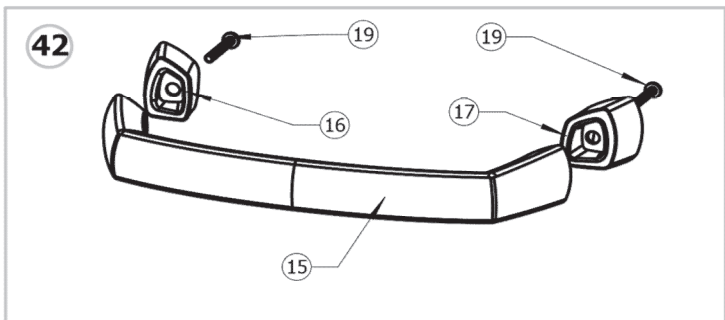

PRO285

PRO285

Item	Part #	Description	Price
1	N135-0045NH-BK1HT	base	€ 115,00
2	N010-0830	drip pan plate	€ 52,50
3	N570-0104	screw, 10-24 X 3/8"	€ 1,00
4	N475-0319-SER	control panel 30 MBAR	€ 125,00
	N475-0319-DE-SER	control panel 50 MBAR	€ 84,00
5	N010-0825	manifold 50mbar (DE)	€ 52,50
	N010-0773	manifold 30mbar (CE)	€ 73,50
6	N570-0078	screw, M4 x 8mm	€ 1,00
7	N585-0089-BK1HT	control panel heat shield	€ 19,00
8	N570-0076	screw, #8 X 1/2"	€ 1,00
9	N380-0020-RD	control knob	€ 7,50
10	N570-0073	screw 1/4-20 x 3/8"	€ 1,00
11	N710-0079	drip pan	€ 17,00
12	Z570-0033	screw, 10-24 x 12mm	€ 1,00
13	N100-0047	burner, right	€ 26,50
14	N100-0046	burner, left	€ 26,50
15	N325-0083	lid handle	€ 8,50
16	N655-0179	lid handle support left	€ 7,50
17	N655-0180	lid handle support right	€ 7,50
18	N685-0017	temperature gauge	€ 12,50
19	N570-0107	screw, 10-24 x 30mm	€ 1,00
21	N485-0023	cotter pin	€ 1,00
22	N485-0021	clevis pin	€ 1,00
23	N080-0302	cross light bracket	€ 8,50
24	N305-0087-BK2FL	cooking grid left	€ 37,00
25	N305-0088-BK2FL	cooking grid right	€ 37,00
26	N080-0303	bracket, leg	€ 6,50
27	N160-0025	clip	€ 2,00
28	N570-0068	screw, #14 x 1/2"	€ 1,00
29	N080-0346-BK1SG	bracket, flex line	€ 1,00
31	N255-0057	fitting	€ 5,50
32	W450-0027	nut, 1/2-20	#N/B
33	N255-0014	fitting	€ 5,50
34	N075-0091	craddle front / rear	€ 26,50
35	N325-0088	craddle handle	€ 7,50
36	N325-0089	craddle handle cover	€ 5,50
37	N510-0013	silicone bumper	€ 2,00
38	N720-0060	manifold flex line	€ 8,50
39	N135-0048-BK1HG-SER	assembly, lid	€ 299,00
40	N475-0319-SER	assembly, control panel	€ 125,00
41	N010-0834	assembly, craddle	€ 179,00
42	N325-0083-SER	assembly, lid handle	€ 12,50
	N530-0032	regulator hose DE	€ 25,00
	N530-0033	regulator hose NL	€ 25,00
	N530-0037	regulator hose UK	€ 25,00
	N530-0046	regulator hose CZ	€ 25,00
	N530-0034	regulator hose DK	€ 25,00
	N530-0034	regulator hose NO, FI, ES	€ 25,00
	N530-0038	regulator hose FR	€ 25,00
	N530-0035	regulator hose SE	€ 25,00
	N530-0036	regulator hose IT	€ 25,00
	N530-0044	regulator hose PL	€ 25,00
	N530-0043	regulator hose RU	€ 25,00