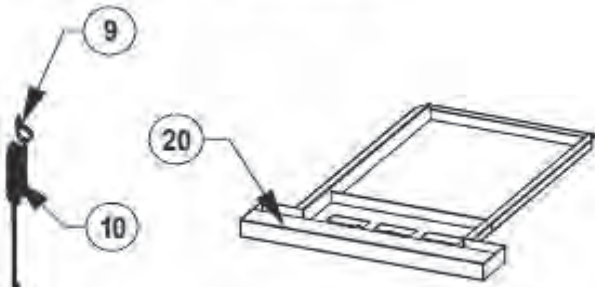

BIB12RT

BIB12RT

Item	Part #	Description	Price
1	N335-0145	LID, DUAL BURNER, BIB12	€ 125,00
2	S83035	GRID, STN STL BIB12RT	€ 115,00
3	S81010	BURNER, BIB12/18RT NAT	€ 29,50
	S81011	BURNER, BIB12/18RT LPG	€ 29,50
4	N010-1449	ASSY, BASE BIB/BI12RT	€ 349,00
5	N035-0179	BASE, REAR PANEL BIB/BI12RT	€ 14,50
6	N380-0035-CL	KNOB,CNTRL CLR C/W MAGNET LRG	€ 12,50
7	N010-1313	ASSY, LRG LED, SAFETY GLOW 12V BI SERIES	€ 21,00
8	N660-0005	SWITCH, IGNTN 12V	€ 31,50
9	N640-0006	STRAP, TIE SELF-LOCKING 5.6MM X 150MM	**
10	N555-0097	ROD, LIGHTING MATCH, FIXED	€ 5,50
11	N080-0451-SER	BRACKET, FLAME DEFLECTOR BIB18RT	€ 6,50
12	N010-1483-SER	ASSEMBLY, CONT PANEL BIB12RT NAT	€ 229,00
	N010-1484-SER	ASSEMBLY, CONT PANEL BIB12RT LPG	€ 229,00
13	N010-1451	ASSY, MANIFOLD, DUAL BURNER, BIB12RT, NAT	€ 38,00
	N010-1452	ASSY, MANIFOLD, DUAL RANGE, 12" LPG	€ 38,00
14	N475-0573	PANEL, CONTROL, DUAL BURNER STN STL BIB12	€ 63,00
15	N720-0070	CONNECTOR, FLEX STN STL 1/2" X 30"	€ 31,50
16	N255-0069	FITTING, 7/16-20 TO M13X1 M-M ADAPTER	€ 3,00
17	N750-0104	WIRE, MAIN POWER BIB12RT	€ 31,50
18	N750-0087	WIRE, PWR/CNTRL EXT BIB10/18 BIG32/38/44	€ 16,00
19	N750-0105	WIRE, LED HARNESS BIB12RT	€ 6,50
20	N010-1453	ASSY, DRIP PAN BIB/BI12RT	€ 115,00
21	N370-1021-SER	KIT, BEARINGS QTY 2	€ 19,00
22	N080-0462-SER	BRACKET, HOSE CLAMP BIG32/38/44	€ 2,50
23	N357-0028	IGNITER, EXT. JETFIRE BIB/BI12RT NAT	€ 12,50
	N357-0029	IGNITER, EXT. JETFIRE BIB/BI12RT LPG	€ 12,50
24	N720-0083	CONNECTOR, FLEX STN STL 1/4 IN X 10 IN	€ 8,50
25	N455-0108	ORIFICE, 1.7MM BIB18 NAT	€ 2,00
	N455-0107	ORIFICE, 1.2MM BIB18 LPG	€ 3,00
26	N570-0008	SCREW, #8 X 1/2 HEX HD TEK STN	€ 2,00
27	N035-0182	BASE, BURNER PLATE, BIB/BI12RT	€ 27,50
30	N370-1065-SER	KIT, MANIFOLD W/ JETFIRE BIB12RT NAT	€ 73,50
	N370-1066-SER	KIT, MANIFOLD W/ JETFIRE BIB12RT LPG	€ 73,50
31	N720-0060	NGZ CONNECTOR,FLEX MANIFOLD 1/4X14"	€ 8,50
32	N010-0857	REG LPG STEP DOWN 50MBAR TO 24.5MBAR	€ 73,50