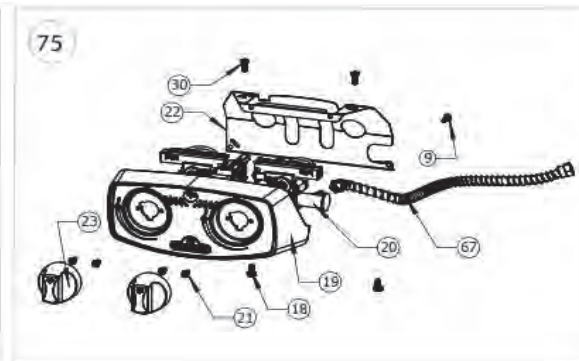

TQ285X

TQ285X

Item	Part #	Description	Price
1	N325-0085-SS1SG	handle cart	€ 7,50
2	N120-0023	cap nylon	€ 1,00
3	Z570-0036	screw 1/4-20 x 7/8"	**
4	N325-0086-SS1SG	handle cart shelf	€ 8,50
5	N120-0022	cap shelf	€ 10,50
6	N120-0021	cap shelf	€ 10,50
7	N570-0013	screw #8 x 5/8"	€ 1,00
8	N590-0237	shelf left / right	€ 12,50
9	N570-0076	screw #8 x 1/2"	€ 1,00
10	N570-0111	screw #14 x 1 1/4"	€ 1,00
11	N010-0804-SS1SG	cart front beam	€ 21,00
	N160-0017	clip rear burner tube	€ 2,00
12	N010-0805-SS1SG	cart rear beam	€ 21,00
13	N525-0047-BK1SG	rail sliding track	€ 17,00
14	N530-0051	regulator	€ 37,00
15	N080-0349-BK1SG	bracket regulator mount	€ 5,50
16	N570-0086	screw #14 x 1/2"	€ 1,00
17	N135-0045-BK1HT	base	€ 115,00
18	N570-0104	screw 10-24 x 3/8"	€ 1,00
19	N475-0319-SER	control panel 30 MBAR	€ 125,00
	N475-0319-DE-SER	control panel 50 MBAR	€ 84,00
20	N010-0773	manifold	€ 73,50
21	N570-0078	screw M4 x 8mm	€ 1,00
22	N585-0089-BK1HT	heat shield control panel	€ 19,00
23	N380-0020-RD	control knob	€ 7,50
24	N200-0109-BK1HT	cover right leg	€ 5,50
25	N200-0108-BK1HT	cover left leg	€ 5,50
26	N710-0079	drip pan	€ 17,00
27	N010-0821	bracket drip pan left	€ 26,50
28	N010-0822	bracket drip pan right	€ 26,50
29	N570-0073	screw 1/4-20 x 3/8"	€ 1,00
30	Z570-0033	screw 10-24 x 12mm	€ 1,00
31	N100-0047	burner right	€ 26,50
32	N100-0046	burner left	€ 26,50
33	N655-0158	support handle left	€ 5,50
34	N655-0159	support handle right	€ 5,50
35	Z570-0029	screw 10-24 x 35mm	€ 1,00
37	N485-0020	clevis pin	€ 1,00
38	N485-0021	cotter pin	€ 1,00
39	N080-0302	cross light bracket	€ 8,50
40	N305-0087-BK2FL	cooking grid left	€ 37,00
41	N305-0088-BK2FL	cooking grid right	€ 37,00
42	N735-0018	washer leg pivot	€ 1,00
43	N720-0067-SS1SG	tube cart side	€ 14,50
44	N272-0001	foot scissor cart	€ 17,00
45	N325-0084-SER	handle scissor cart foot	€ 8,00
46	N080-0348-BK1SG	bracket, 1 lb tank	€ 2,50
47	N010-0806-SS1SG	cart wheel side	€ 52,50
48	Z745-0001	wheel 8"	€ 12,50
49	N015-0009	axle	€ 7,50
50	N160-0026	clip tubing	€ 1,00
51	N450-0043	nut axle cap	€ 1,00
52	N655-0156	support lid handle left	€ 5,50