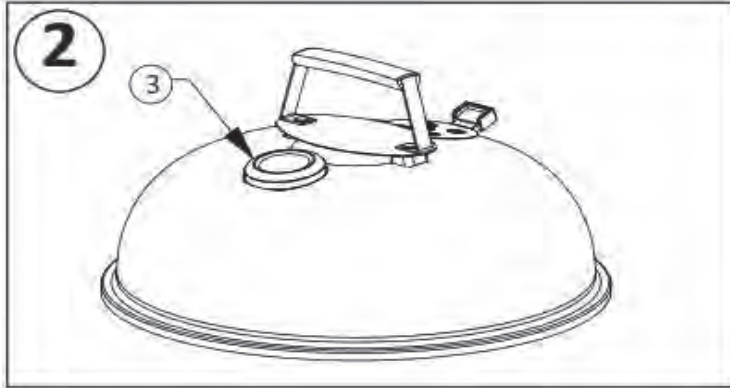

NK18K-LEG

NK18K-LEG-2

Item	Part #	Description	Price
1	N010-1177-SER	handle	€ 21,00
2	N010-1178-SER	lid	€ 65,00
3	N685-0026	temperature gauge	€ 14,50
4	N305-0104	cooking grid	€ 46,00
	S83019	cast iron cooking grid kit (accessory)	€ 86,95
5	N305-0105	charcoal grate	€ 12,50
6	N010-1179-SER	base	€ 95,00
7	Z475-0001	wheel	**
8	N590-0316	wire bottom shelf	€ 11,50
9	N370-0914-SER	leg kit	€ 46,00
10	N010-1180-SER	air vent control	€ 14,50
11	N010-1181-SER	ash bucket	€ 31,50
12	N370-0915-SER	hardware kit	€ 9,50