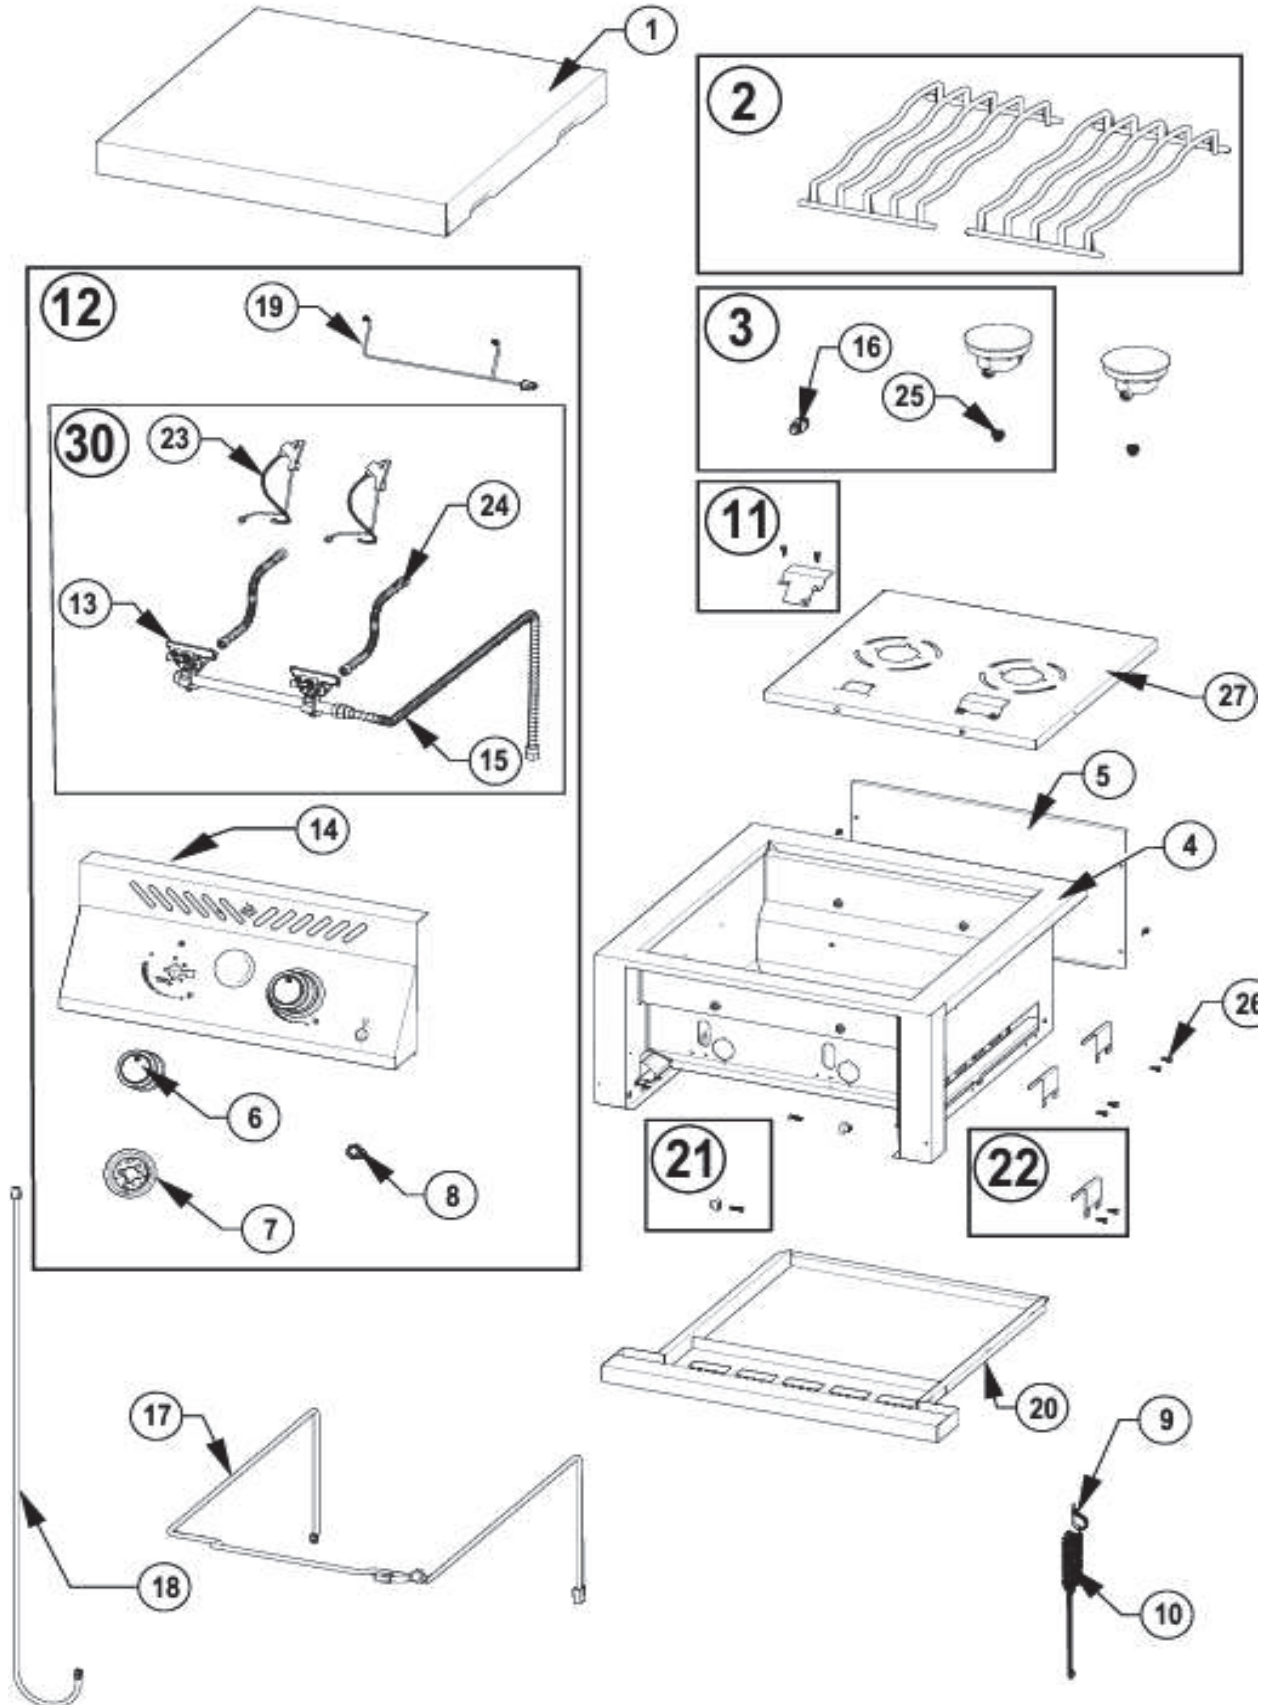

BIB18RT

BIB18RT

Item	Part #	Description	Price
1	N335-0137	LID, STN STL BIB18	€ 169,00
2	S83032	GRIDS, STN STL BIB18RT	€ 119,00
3	S81010	$ BURNER, BIB12/18RT NAT	€ 29,50
	S81011	$ BURNER, BIB12/18RT LPG	€ 29,50
4	N010-1396	ASSY, BASE BIB18RT	€ 420,00
5	N035-0165	BASE, REAR PANEL BIB18	€ 31,50
6	N380-0035-CL	KNOB,CNTRL CLR C/W MAGNET LRG	€ 12,50
7	N010-1313	ASSY, LRG LED, SAFETY GLOW 12V BI SERIES	€ 21,00
8	N660-0005	**SWITCH, IGNTN 12V PRO500-1/665-1/825-1	€ 31,50
9	N640-0006	STRAP, TIE SELF-LOCKING 5.6MM X 150MM	**
10	N555-0097	* ROD, LIGHTING MATCH, FIXED	€ 5,50
11	N080-0451-SER	BRACKET, FLAME DEFLECTOR BIB18RT	€ 6,50
12	N010-1391-SER	$!!! ASSY, CONT PANEL BIB18RT NAT	€ 229,00
	N010-1392-SER	$!!! ASSY, CONT PANEL BIB18RT LPG	€ 229,00
13	N010-1352	ASSY, MANIFOLD BIB18RT NAT CONVERTIBLE	€ 42,00
	N010-1351	ASSY, MANIFOLD BIB18RT LPG CONVERTIBLE	€ 42,00
14	N475-0510	PANEL, CONTROL STN STL BIB18RT	€ 73,50
15	N720-0070	CONNECTOR, FLEX STN STL 1/2" X 30"	€ 31,50
16	N255-0069	FITTING, 7/16-20 TO M13X1 M-M ADAPTER	€ 3,00
17	N750-0095	WIRE, SWITCH HARNESS BIB18	€ 29,50
18	N750-0087	WIRE, PWR/CNTRL EXT BIB10/18 BIG32/38/44	€ 16,00
19	N750-0096	WIRE, LED HARNESS BIB18	€ 6,50
20	N010-1332	ASSY, DRIP PAN BIB18	€ 125,00
21	N370-1021-SER	KIT, BEARINGS QTY 2 BIB18, BIG32/38/44	€ 19,00
22	N080-0462-SER	BRACKET, HOSE CLAMP BIG32/38/44	€ 2,50
23	N357-0025	IGNITER, EXT. JETFIRE BIB18RT LPG	€ 10,50
	N357-0026	IGNITER, EXT. JETFIRE BIB18RT NAT	€ 10,50
24	N720-0083	CONNECTOR, FLEX STN STL 1/4 IN X 10 IN	€ 8,50
25	N455-0108	ORIFICE, 1.7MM BIB18 NAT	€ 2,00
	N455-0107	ORIFICE, 1.2MM BIB18 LPG	€ 3,00
26	N570-0008	@SCREW, #8 X 1/2 HEX HD TEK STN	€ 2,00
27	N035-0156	BASE, DUAL RANGE BURNER	€ 63,00
30	N370-1028-SER	KIT, MANIFOLD W/ JETFIRE BIB18RT NAT	€ 84,00
	N370-1029-SER	KIT, MANIFOLD W/ JETFIRE BIB18RT LPG	€ 84,00
35	N010-0857	REG LPG STEP DOWN 50MBAR TO 24.5MBAR	€ 73,50