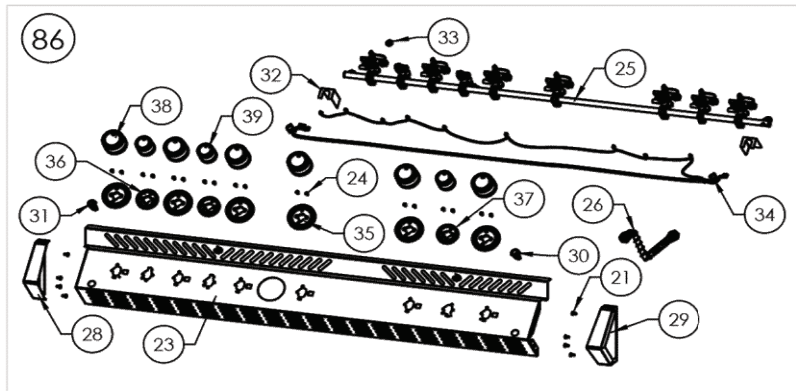

BIPRO825RBI-2

BIPRO825RBI-2

Item	Part #	Description	Price
1	N010-0814	base	€ 799,00
2	N570-0038	1/4-20 x 1/2" screw	€ 1,00
3	N100-0048	main burner	**
4	N100-0049	smoker burner	€ 21,00
5	N080-0320	cross light bracket	€ 17,00
6	N080-0321	cross light bracket small	€ 12,50
7	N370-0822	sear plate mount	€ 8,50
8	N200-0106	smoker burner cover	€ 52,50
9	N510-0013	black silicone lid bumper	€ 2,00
10	N080-0339	burner grease shield	€ 12,50
11	N080-0340	burner grease shield small	€ 9,50
12	N450-0025	1/4" - 20 nut	€ 1,00
13	N080-0315	bracket rear burner orifice	€ 7,50
14	N455-0055	rear burner orifice	€ 5,50
15	N255-0058	90 degree elbow fitting	€ 12,50
16	N080-0311	bracket igniter smoker burner	€ 17,00
17	N720-0056	smoker burner flex	€ 26,50
18	N455-0016	smoker burner orifice	€ 5,50
19	N240-0033	smoker burner igniter	€ 4,00
20	N655-0183	base stiffener	€ 5,50
21	N570-0042	screw, 10-24 x 3/8"	€ 1,00
22	N570-0008	#8 x 1/2" screw	€ 2,00
23	N475-0329	control panel	€ 209,00
24	N570-0078	screw M4 x 8mm	€ 1,00
25	N010-0794	manifold	€ 199,00
26	N720-0070	manifold flex connector	€ 31,50
27	N010-0857	step down regulator	€ 73,50
28	N120-0024	end cap left	€ 42,00
29	N120-0025	end cap right	€ 42,00
30	N660-0006	switch lights	€ 31,50
31	N660-0005	switch ignition	€ 31,50
32	N585-0098	switch heat shield	€ 3,00
33	N120-0028	sealing cap nut	€ 3,00
34	N010-0913	control panel wire harness	€ 63,00
35	N010-0939	control knob bezel large	€ 26,50
36	N010-0940	control knob bezel small	€ 17,00
37	N010-0941	control knob bezel small	€ 26,50
38	N380-0035-CL	burner control knob large	€ 12,50
39	N380-0034-CL	burner control knob small	€ 12,50
40	N585-0101	smoker shield	€ 4,00
41	N750-0040	rear burner ignition wire	€ 10,50
42	N570-0022	8-32 x 3/8" screw	€ 1,00
43	N720-0053	rear burner supply tube	€ 19,00
44	N350-0069	rear burner housing (infrared)	€ 31,50
45	N100-0045	rear burner	€ 26,50
46	N450-0006	1/4" - 20 nut	€ 1,00
47	N240-0034	rear burner electrode	€ 5,50
48	N305-0082	sear plate	€ 12,50
49	N305-0085	cooking grids large	€ 125,00
50	N305-0092	cooking grids small	€ 84,00
51	N010-0800-SER	smoker tube	€ 63,00
52	N135-0015G	left side hood casting	€ 42,00
53	N135-0016G	right side hood casting	€ 42,00