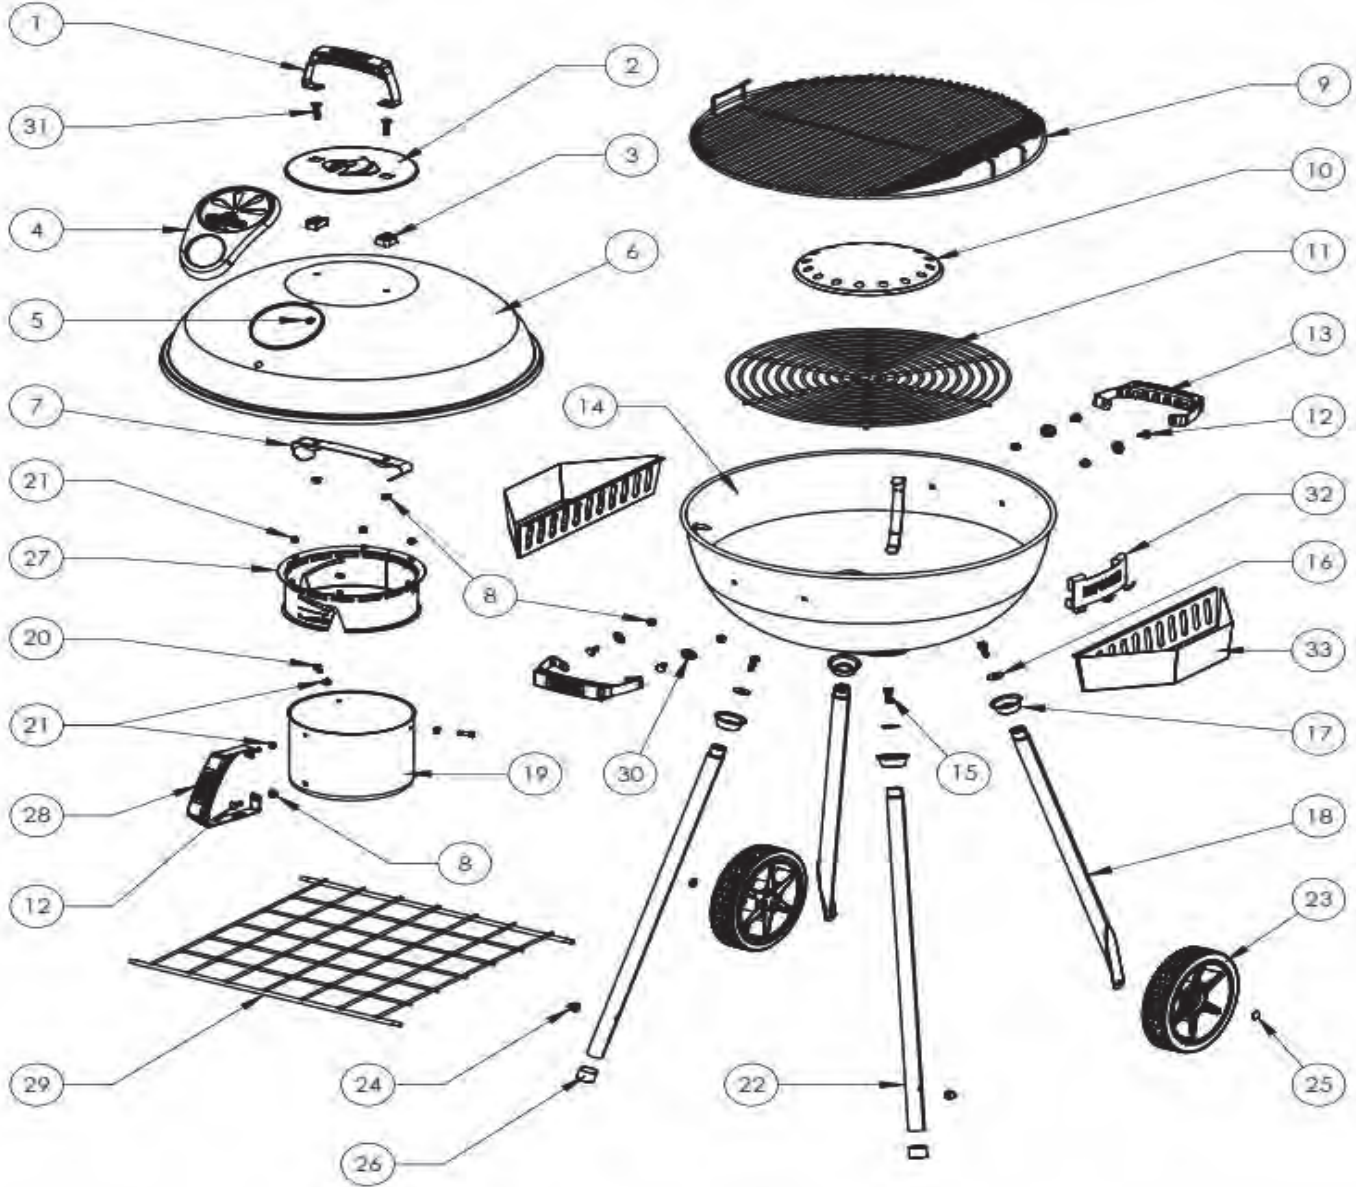

NK22K-LEG-2

NK22K-LEG-2

Item	Part #	Description	Price
1	N010-0864-SER	lid - handle	€ 42,00
2	N585-0105	heat shield lid handle	€ 26,50
3	N655-0188	support lid handle	€ 1,00
4	N685-0010	temperature gauge	€ 42,00
5	W450-0005	logo spring clips	**
6	N335-0056K	lid	€ 159,00
7	N080-0262	lid hanging bracket	€ 6,50
8	N450-0025	nut 1/4-20	€ 1,00
9	N305-0078	cooking grid	€ 52,50
10	N500-0043	reflector plate	€ 31,50
11	N305-0077	charcoal grate	€ 26,50
12	N570-0115	1/4-20 x 5/8" screw	€ 1,00
13	N010-0865-SER	base handle	€ 20,00
14	N010-0951-BK2GL	base	€ 125,00
15	N570-0087	1/4-20 x 7/8" screw	€ 1,00
16	Z735-0006	flat washer	€ 1,00
17	N655-0129P	support leg	€ 4,00
18	N075-0087L	leg wheel	€ 17,00
19	N710-0103-BK1HG	drip pan - ash collector	€ 26,50
20	N570-0123	shoulder screw, 10-32 x 1/2"	€ 2,00
21	N450-0048	washer, lock 10-32	€ 1,00
22	N075-0086L-1	leg front	€ 17,00
23	Z745-0001	wheel	€ 12,50
24	N450-0035	acorn nut M8	€ 1,00
25	N450-0043	axle cap	€ 1,00
26	N120-0015	cap leg	€ 1,00
27	N655-0202	support, air vent ring	€ 29,00
28	N010-0969	ash pan handle	€ 9,50
29	N590-0234-BK1SG	wire bottom shelf	€ 26,50
30	Z735-0007	washer M6	€ 1,00
31	N570-0114	1/4-20 x 1-1/8" screw	€ 1,00