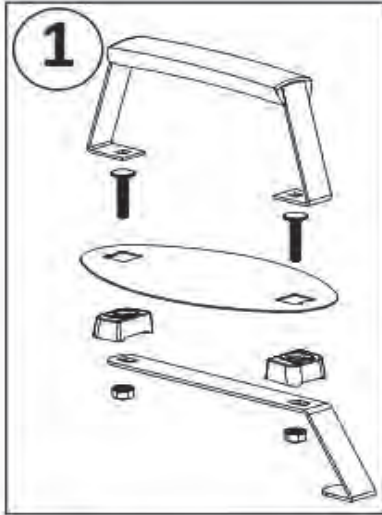

NK18K-LEG

NK18K-LEG-2

Item	Part #	Description	Price
1	N010-1177-SER	handle	€ 21,00
2	N010-1178-SER	lid	€ 65,00
3	N685-0026	temperature gauge	€ 14,50
4	N305-0104	cooking grid	€ 46,00
	S83019	cast iron cooking grid kit (accessory)	€ 86,95
5	N305-0105	charcoal grate	€ 12,50
6	N010-1179-SER	base	€ 95,00
7	Z475-0001	wheel	**
8	N590-0316	wire bottom shelf	€ 11,50
9	N370-0914-SER	leg kit	€ 46,00
10	N010-1180-SER	air vent control	€ 14,50
11	N010-1181-SER	ash bucket	€ 31,50
12	N370-0915-SER	hardware kit	€ 9,50