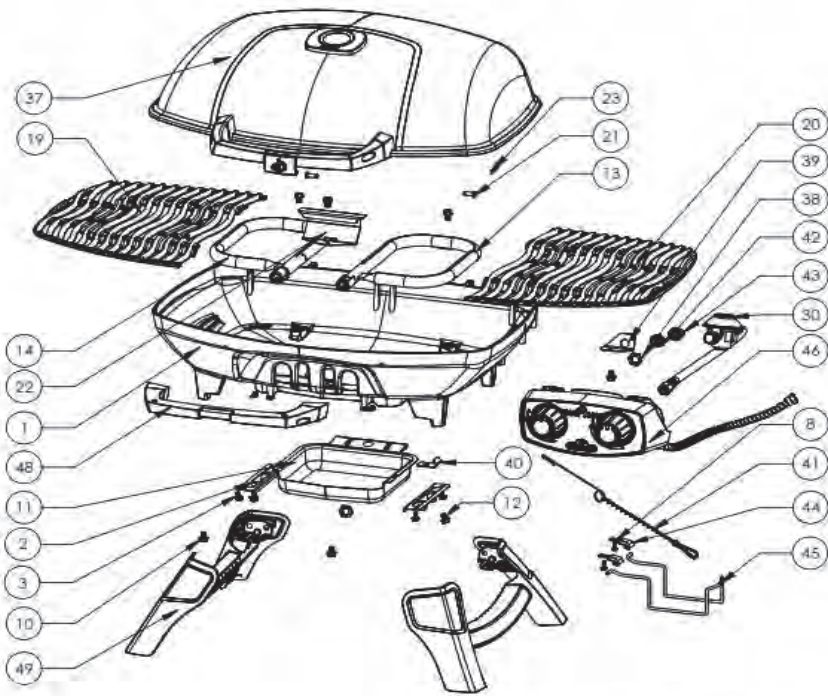

TQ285-1

TQ285-1

Item	Part #	Description	Price
1	N135-0045-BK1HT	base	€ 115,00
2	N080-0304	bracket drip pan support	€ 5,50
3	N570-0104	screw 10-24 x 3/8"	€ 1,00
4	N475-0319	control panel	€ 14,50
5	N010-0773	manifold assembly 30 mbar	€ 73,50
	N010-0825	manifold assembly 50 mbar	€ 52,50
6	N570-0078	screw M4 x 8mm	€ 1,00
7	N585-0089-BK1HT	heat shield control panel	€ 19,00
8	N570-0076	screw 8 x 1/2"	€ 1,00
9	N380-0042-BK	control knob	€ 11,50
10	N570-0073	screw 1/4-20 x 3/8"	€ 1,00
11	N710-0079	drip pan	€ 17,00
12	Z570-0033	screw 10-24 x 12mm	€ 1,00
13	N100-0047	burner right	€ 26,50
14	N100-0046	burner left	€ 26,50
15	N325-0082	handle top/bottom	€ 8,50
16	N655-0158	support handle left	€ 5,50
17	N655-0159	support handle right	€ 5,50
18	N570-0107	screw 10-24 x 30mm	€ 1,00
19	N305-0087-BK2FL	cooking grid left	€ 37,00
20	N305-0088-BK2FL	cooking grid right	€ 37,00
21	N485-0020	clevis pin	€ 1,00
22	N080-0302	cross light bracket	€ 8,50
23	N485-0021	cotter pin	€ 1,00
24	N075-0090	leg	€ 19,00
25	N630-0005	spring clip	€ 1,00
26	N080-0303	bracket leg	€ 6,50
27	N735-0017	washer teflon 12mm x 6mm x 1mm	€ 1,00
28	N720-0060	flex connector manifold	€ 8,50
29	N655-0210-BK1HT	support lid handle left	€ 4,00
30	N530-0040	regulator 30 mbar	€ 40,00
	N530-0041	regulator 50 mbar	€ 40,00
31	N655-0211-BK1HT	support lid handle right	€ 4,00
32	N390-0003	latch handle	€ 3,00
33	N051-0009	bezel temperature gauge	€ 9,50
34	N685-0015	temperature gauge	€ 9,50
35	Z570-0037	screw 10-24 x 38mm	€ 1,00
36	N135-0066-BK1HT	lid black	€ 119,00
37	N010-1155-BL	assembly lid black	€ 115,00
38	W450-0027	nut 1/2"	**
39	N080-0345-BK1HT	bracket regulator mount	€ 1,00
40	N160-0025	clip flex connector	€ 2,00
41	N555-0058	lighting rod	€ 3,00
42	N255-0057	fitting 3/8" to 1/4"	€ 5,50
43	N255-0014	fitting	€ 5,50
44	N080-0344	bracket tank retainer	**
45	N160-0028	tank clip	**
46	N475-0319-SER	assembly control panel	€ 125,00
47	N010-1156-SER	assembly handle top	€ 17,00
48	N010-1157-SER	assembly handle bottom	€ 17,00
49	N075-0090-SER	assembly leg	€ 26,50

** Please contact the service desk for pricing.