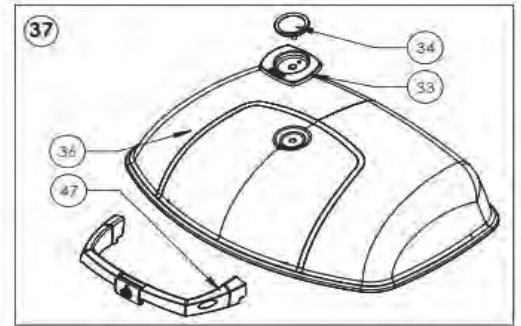

TQ285-1

TQ285-1

Item	Part #	Description	Price
1	N135-0045-BK1HT	base	€ 115,00
2	N080-0304	bracket drip pan support	€ 5,50
3	N570-0104	screw 10-24 x 3/8"	€ 1,00
4	N475-0319	control panel	€ 14,50
5	N010-0773	manifold assembly 30 mbar	€ 73,50
	N010-0825	manifold assembly 50 mbar	€ 52,50
6	N570-0078	screw M4 x 8mm	€ 1,00
7	N585-0089-BK1HT	heat shield control panel	€ 19,00
8	N570-0076	screw 8 x 1/2"	€ 1,00
9	N380-0042-BK	control knob	€ 11,50
10	N570-0073	screw 1/4-20 x 3/8"	€ 1,00
11	N710-0079	drip pan	€ 17,00
12	Z570-0033	screw 10-24 x 12mm	€ 1,00
13	N100-0047	burner right	€ 26,50
14	N100-0046	burner left	€ 26,50
15	N325-0082	handle top/bottom	€ 8,50
16	N655-0158	support handle left	€ 5,50
17	N655-0159	support handle right	€ 5,50
18	N570-0107	screw 10-24 x 30mm	€ 1,00
19	N305-0087-BK2FL	cooking grid left	€ 37,00
20	N305-0088-BK2FL	cooking grid right	€ 37,00
21	N485-0020	clevis pin	€ 1,00
22	N080-0302	cross light bracket	€ 8,50
23	N485-0021	cotter pin	€ 1,00
24	N075-0090	leg	€ 19,00
25	N630-0005	spring clip	€ 1,00
26	N080-0303	bracket leg	€ 6,50
27	N735-0017	washer teflon 12mm x 6mm x 1mm	€ 1,00
28	N720-0060	flex connector manifold	€ 8,50
29	N655-0210-BK1HT	support lid handle left	€ 4,00
30	N530-0040	regulator 30 mbar	€ 40,00
	N530-0041	regulator 50 mbar	€ 40,00
31	N655-0211-BK1HT	support lid handle right	€ 4,00
32	N390-0003	latch handle	€ 3,00
33	N051-0009	bezel temperature gauge	€ 9,50
34	N685-0015	temperature gauge	€ 9,50
35	Z570-0037	screw 10-24 x 38mm	€ 1,00
36	N135-0066-BK1HT	lid black	€ 119,00
37	N010-1155-BL	assembly lid black	€ 115,00
38	W450-0027	nut 1/2"	**
39	N080-0345-BK1HT	bracket regulator mount	€ 1,00
40	N160-0025	clip flex connector	€ 2,00
41	N555-0058	lighting rod	€ 3,00
42	N255-0057	fitting 3/8" to 1/4"	€ 5,50
43	N255-0014	fitting	€ 5,50
44	N080-0344	bracket tank retainer	**
45	N160-0028	tank clip	**
46	N475-0319-SER	assembly control panel	€ 125,00
47	N010-1156-SER	assembly handle top	€ 17,00
48	N010-1157-SER	assembly handle bottom	€ 17,00
49	N075-0090-SER	assembly leg	€ 26,50

** Please contact the service desk for pricing.