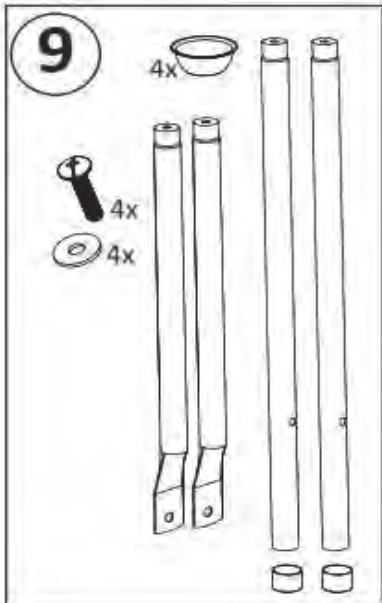

NK18K-LEG

NK18K-LEG-2

Item	Part #	Description	Price
1	N010-1177-SER	handle	€ 21,00
2	N010-1178-SER	lid	€ 65,00
3	N685-0026	temperature gauge	€ 14,50
4	N305-0104	cooking grid	€ 46,00
	S83019	cast iron cooking grid kit (accessory)	€ 86,95
5	N305-0105	charcoal grate	€ 12,50
6	N010-1179-SER	base	€ 95,00
7	Z475-0001	wheel	**
8	N590-0316	wire bottom shelf	€ 11,50
9	N370-0914-SER	leg kit	€ 46,00
10	N010-1180-SER	air vent control	€ 14,50
11	N010-1181-SER	ash bucket	€ 31,50
12	N370-0915-SER	hardware kit	€ 9,50