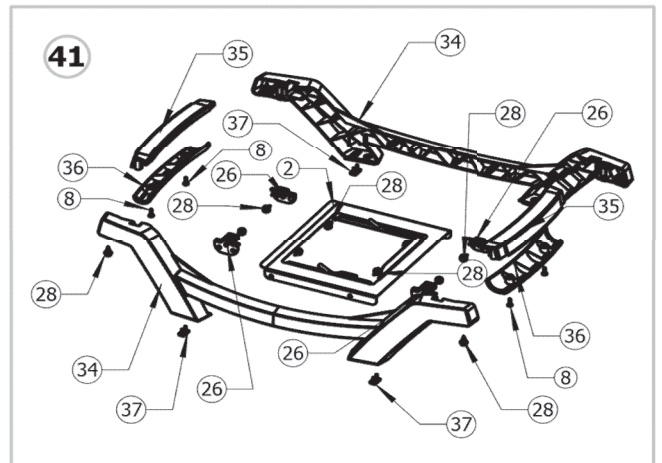

PRO285

PRO285

Item	Part #	Description	Price
1	N135-0045NH-BK1HT	base	€ 115,00
2	N010-0830	drip pan plate	€ 52,50
3	N570-0104	screw, 10-24 X 3/8"	€ 1,00
4	N475-0319-SER	control panel 30 MBAR	€ 125,00
	N475-0319-DE-SER	control panel 50 MBAR	€ 84,00
5	N010-0825	manifold 50mbar (DE)	€ 52,50
	N010-0773	manifold 30mbar (CE)	€ 73,50
6	N570-0078	screw, M4 x 8mm	€ 1,00
7	N585-0089-BK1HT	control panel heat shield	€ 19,00
8	N570-0076	screw, #8 X 1/2"	€ 1,00
9	N380-0020-RD	control knob	€ 7,50
10	N570-0073	screw 1/4-20 x 3/8"	€ 1,00
11	N710-0079	drip pan	€ 17,00
12	Z570-0033	screw, 10-24 x 12mm	€ 1,00
13	N100-0047	burner, right	€ 26,50
14	N100-0046	burner, left	€ 26,50
15	N325-0083	lid handle	€ 8,50
16	N655-0179	lid handle support left	€ 7,50
17	N655-0180	lid handle support right	€ 7,50
18	N685-0017	temperature gauge	€ 12,50
19	N570-0107	screw, 10-24 x 30mm	€ 1,00
21	N485-0023	cotter pin	€ 1,00
22	N485-0021	clevis pin	€ 1,00
23	N080-0302	cross light bracket	€ 8,50
24	N305-0087-BK2FL	cooking grid left	€ 37,00
25	N305-0088-BK2FL	cooking grid right	€ 37,00
26	N080-0303	bracket, leg	€ 6,50
27	N160-0025	clip	€ 2,00
28	N570-0068	screw, #14 x 1/2"	€ 1,00
29	N080-0346-BK1SG	bracket, flex line	€ 1,00
31	N255-0057	fitting	€ 5,50
32	W450-0027	nut, 1/2-20	#N/B
33	N255-0014	fitting	€ 5,50
34	N075-0091	craddle front / rear	€ 26,50
35	N325-0088	craddle handle	€ 7,50
36	N325-0089	craddle handle cover	€ 5,50
37	N510-0013	silicone bumper	€ 2,00
38	N720-0060	manifold flex line	€ 8,50
39	N135-0048-BK1HG-SER	assembly, lid	€ 299,00
40	N475-0319-SER	assembly, control panel	€ 125,00
41	N010-0834	assembly, craddle	€ 179,00
42	N325-0083-SER	assembly, lid handle	€ 12,50
	N530-0032	regulator hose DE	€ 25,00
	N530-0033	regulator hose NL	€ 25,00
	N530-0037	regulator hose UK	€ 25,00
	N530-0046	regulator hose CZ	€ 25,00
	N530-0034	regulator hose DK	€ 25,00
	N530-0034	regulator hose NO, FI, ES	€ 25,00
	N530-0038	regulator hose FR	€ 25,00
	N530-0035	regulator hose SE	€ 25,00
	N530-0036	regulator hose IT	€ 25,00
	N530-0044	regulator hose PL	€ 25,00
	N530-0043	regulator hose RU	€ 25,00