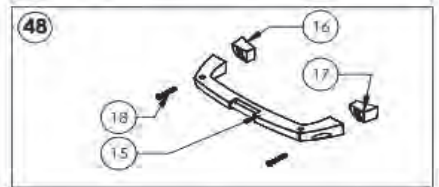

TQ285-1

TQ285-1

Item	Part #	Description	Price
1	N135-0045-BK1HT	base	€ 115,00
2	N080-0304	bracket drip pan support	€ 5,50
3	N570-0104	screw 10-24 x 3/8"	€ 1,00
4	N475-0319	control panel	€ 14,50
5	N010-0773	manifold assembly 30 mbar	€ 73,50
	N010-0825	manifold assembly 50 mbar	€ 52,50
6	N570-0078	screw M4 x 8mm	€ 1,00
7	N585-0089-BK1HT	heat shield control panel	€ 19,00
8	N570-0076	screw 8 x 1/2"	€ 1,00
9	N380-0042-BK	control knob	€ 11,50
10	N570-0073	screw 1/4-20 x 3/8"	€ 1,00
11	N710-0079	drip pan	€ 17,00
12	Z570-0033	screw 10-24 x 12mm	€ 1,00
13	N100-0047	burner right	€ 26,50
14	N100-0046	burner left	€ 26,50
15	N325-0082	handle top/bottom	€ 8,50
16	N655-0158	support handle left	€ 5,50
17	N655-0159	support handle right	€ 5,50
18	N570-0107	screw 10-24 x 30mm	€ 1,00
19	N305-0087-BK2FL	cooking grid left	€ 37,00
20	N305-0088-BK2FL	cooking grid right	€ 37,00
21	N485-0020	clevis pin	€ 1,00
22	N080-0302	cross light bracket	€ 8,50
23	N485-0021	cotter pin	€ 1,00
24	N075-0090	leg	€ 19,00
25	N630-0005	spring clip	€ 1,00
26	N080-0303	bracket leg	€ 6,50
27	N735-0017	washer teflon 12mm x 6mm x 1mm	€ 1,00
28	N720-0060	flex connector manifold	€ 8,50
29	N655-0210-BK1HT	support lid handle left	€ 4,00
30	N530-0040	regulator 30 mbar	€ 40,00
	N530-0041	regulator 50 mbar	€ 40,00
31	N655-0211-BK1HT	support lid handle right	€ 4,00
32	N390-0003	latch handle	€ 3,00
33	N051-0009	bezel temperature gauge	€ 9,50
34	N685-0015	temperature gauge	€ 9,50
35	Z570-0037	screw 10-24 x 38mm	€ 1,00
36	N135-0066-BK1HT	lid black	€ 119,00
37	N010-1155-BL	assembly lid black	€ 115,00
38	W450-0027	nut 1/2"	**
39	N080-0345-BK1HT	bracket regulator mount	€ 1,00
40	N160-0025	clip flex connector	€ 2,00
41	N555-0058	lighting rod	€ 3,00
42	N255-0057	fitting 3/8" to 1/4"	€ 5,50
43	N255-0014	fitting	€ 5,50
44	N080-0344	bracket tank retainer	**
45	N160-0028	tank clip	**
46	N475-0319-SER	assembly control panel	€ 125,00
47	N010-1156-SER	assembly handle top	€ 17,00
48	N010-1157-SER	assembly handle bottom	€ 17,00
49	N075-0090-SER	assembly leg	€ 26,50

** Please contact the service desk for pricing.