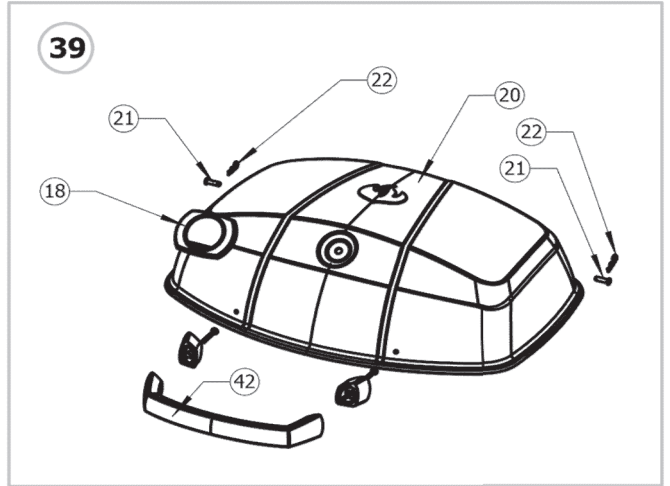

PRO285

PRO285

Item	Part #	Description	Price
1	N135-0045NH-BK1HT	base	€ 115,00
2	N010-0830	drip pan plate	€ 52,50
3	N570-0104	screw, 10-24 X 3/8"	€ 1,00
4	N475-0319-SER	control panel 30 MBAR	€ 125,00
	N475-0319-DE-SER	control panel 50 MBAR	€ 84,00
5	N010-0825	manifold 50mbar (DE)	€ 52,50
	N010-0773	manifold 30mbar (CE)	€ 73,50
6	N570-0078	screw, M4 x 8mm	€ 1,00
7	N585-0089-BK1HT	control panel heat shield	€ 19,00
8	N570-0076	screw, #8 X 1/2"	€ 1,00
9	N380-0020-RD	control knob	€ 7,50
10	N570-0073	screw 1/4-20 x 3/8"	€ 1,00
11	N710-0079	drip pan	€ 17,00
12	Z570-0033	screw, 10-24 x 12mm	€ 1,00
13	N100-0047	burner, right	€ 26,50
14	N100-0046	burner, left	€ 26,50
15	N325-0083	lid handle	€ 8,50
16	N655-0179	lid handle support left	€ 7,50
17	N655-0180	lid handle support right	€ 7,50
18	N685-0017	temperature gauge	€ 12,50
19	N570-0107	screw, 10-24 x 30mm	€ 1,00
21	N485-0023	cotter pin	€ 1,00
22	N485-0021	clevis pin	€ 1,00
23	N080-0302	cross light bracket	€ 8,50
24	N305-0087-BK2FL	cooking grid left	€ 37,00
25	N305-0088-BK2FL	cooking grid right	€ 37,00
26	N080-0303	bracket, leg	€ 6,50
27	N160-0025	clip	€ 2,00
28	N570-0068	screw, #14 x 1/2"	€ 1,00
29	N080-0346-BK1SG	bracket, flex line	€ 1,00
31	N255-0057	fitting	€ 5,50
32	W450-0027	nut, 1/2-20	#N/B
33	N255-0014	fitting	€ 5,50
34	N075-0091	craddle front / rear	€ 26,50
35	N325-0088	craddle handle	€ 7,50
36	N325-0089	craddle handle cover	€ 5,50
37	N510-0013	silicone bumper	€ 2,00
38	N720-0060	manifold flex line	€ 8,50
39	N135-0048-BK1HG-SER	assembly, lid	€ 299,00
40	N475-0319-SER	assembly, control panel	€ 125,00
41	N010-0834	assembly, craddle	€ 179,00
42	N325-0083-SER	assembly, lid handle	€ 12,50
	N530-0032	regulator hose DE	€ 25,00
	N530-0033	regulator hose NL	€ 25,00
	N530-0037	regulator hose UK	€ 25,00
	N530-0046	regulator hose CZ	€ 25,00
	N530-0034	regulator hose DK	€ 25,00
	N530-0034	regulator hose NO, FI, ES	€ 25,00
	N530-0038	regulator hose FR	€ 25,00
	N530-0035	regulator hose SE	€ 25,00
	N530-0036	regulator hose IT	€ 25,00
	N530-0044	regulator hose PL	€ 25,00
	N530-0043	regulator hose RU	€ 25,00