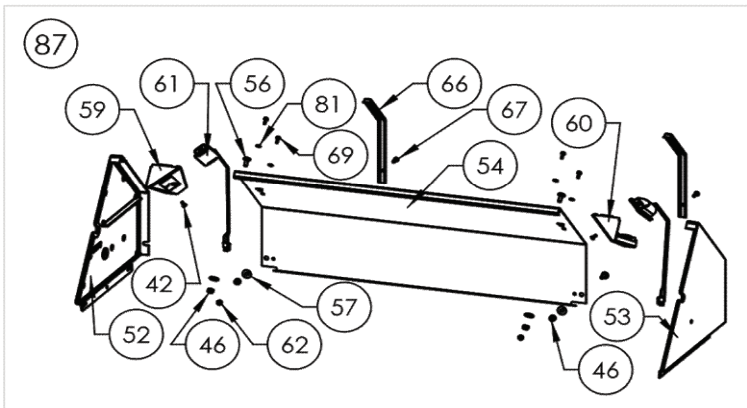

BIPRO825RBI-2

BIPRO825RBI-2

Item	Part #	Description	Price
1	N010-0814	base	€ 799,00
2	N570-0038	1/4-20 x 1/2" screw	€ 1,00
3	N100-0048	main burner	**
4	N100-0049	smoker burner	€ 21,00
5	N080-0320	cross light bracket	€ 17,00
6	N080-0321	cross light bracket small	€ 12,50
7	N370-0822	sear plate mount	€ 8,50
8	N200-0106	smoker burner cover	€ 52,50
9	N510-0013	black silicone lid bumper	€ 2,00
10	N080-0339	burner grease shield	€ 12,50
11	N080-0340	burner grease shield small	€ 9,50
12	N450-0025	1/4" - 20 nut	€ 1,00
13	N080-0315	bracket rear burner orifice	€ 7,50
14	N455-0055	rear burner orifice	€ 5,50
15	N255-0058	90 degree elbow fitting	€ 12,50
16	N080-0311	bracket igniter smoker burner	€ 17,00
17	N720-0056	smoker burner flex	€ 26,50
18	N455-0016	smoker burner orifice	€ 5,50
19	N240-0033	smoker burner igniter	€ 4,00
20	N655-0183	base stiffener	€ 5,50
21	N570-0042	screw, 10-24 x 3/8"	€ 1,00
22	N570-0008	#8 x 1/2" screw	€ 2,00
23	N475-0329	control panel	€ 209,00
24	N570-0078	screw M4 x 8mm	€ 1,00
25	N010-0794	manifold	€ 199,00
26	N720-0070	manifold flex connector	€ 31,50
27	N010-0857	step down regulator	€ 73,50
28	N120-0024	end cap left	€ 42,00
29	N120-0025	end cap right	€ 42,00
30	N660-0006	switch lights	€ 31,50
31	N660-0005	switch ignition	€ 31,50
32	N585-0098	switch heat shield	€ 3,00
33	N120-0028	sealing cap nut	€ 3,00
34	N010-0913	control panel wire harness	€ 63,00
35	N010-0939	control knob bezel large	€ 26,50
36	N010-0940	control knob bezel small	€ 17,00
37	N010-0941	control knob bezel small	€ 26,50
38	N380-0035-CL	burner control knob large	€ 12,50
39	N380-0034-CL	burner control knob small	€ 12,50
40	N585-0101	smoker shield	€ 4,00
41	N750-0040	rear burner ignition wire	€ 10,50
42	N570-0022	8-32 x 3/8" screw	€ 1,00
43	N720-0053	rear burner supply tube	€ 19,00
44	N350-0069	rear burner housing (infrared)	€ 31,50
45	N100-0045	rear burner	€ 26,50
46	N450-0006	1/4" - 20 nut	€ 1,00
47	N240-0034	rear burner electrode	€ 5,50
48	N305-0082	sear plate	€ 12,50
49	N305-0085	cooking grids large	€ 125,00
50	N305-0092	cooking grids small	€ 84,00
51	N010-0800-SER	smoker tube	€ 63,00
52	N135-0015G	left side hood casting	€ 42,00
53	N135-0016G	right side hood casting	€ 42,00