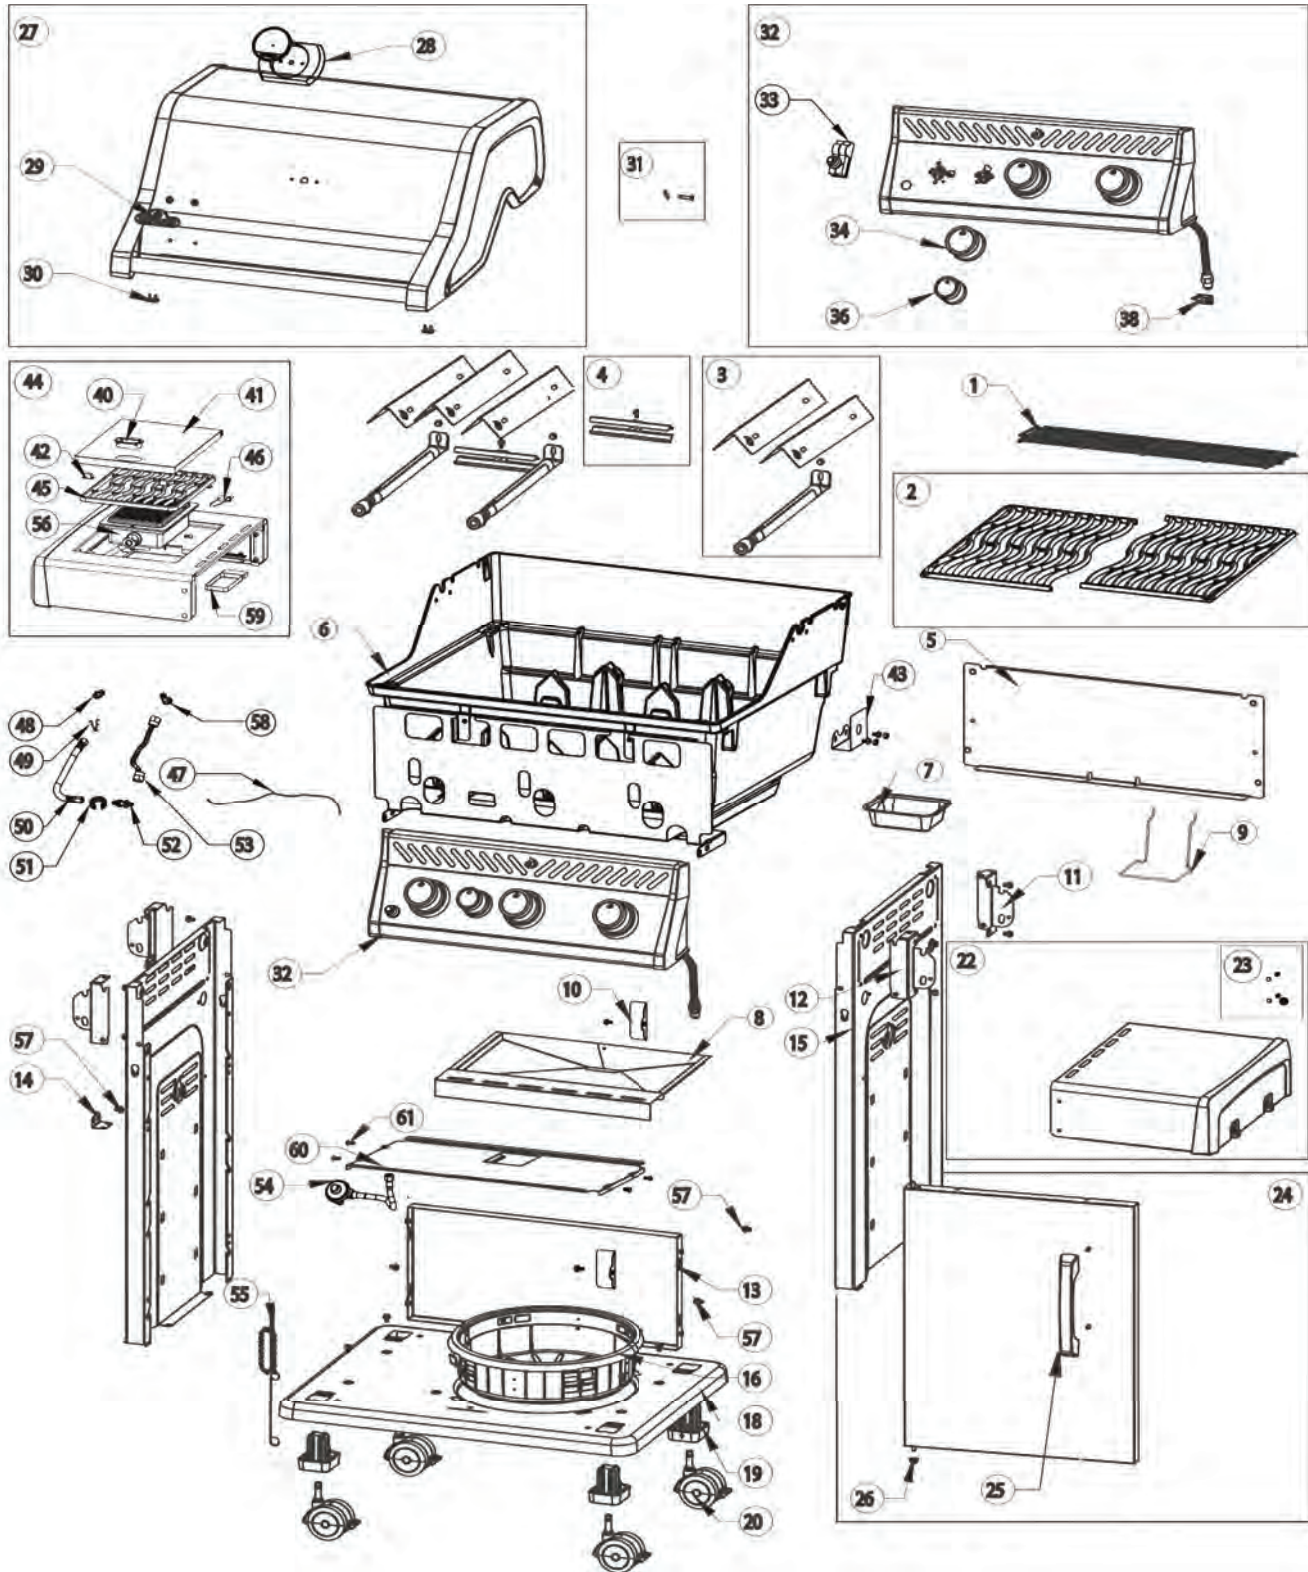

RXT425SIB

RXT425SIB

Item	Part #	Description	Price
1	N520-0050	warming rack	€ 41,00
2	S83008	cast cooking grid kit	€ 99,00
2	S83013	stainless cooking grid kit	€ 159,00
3	S87001	burner & sear plate kit	€ 51,50
4	S87010	cross light bracket kit	€ 14,50
5	N200-0136-GY1SG	back cover	€ 21,00
6	N010-1041-SER	base casting assembly	€ 399,00
7	N710-0062	grease tray aluminium	€ 12,50
	62007	grease tray liner	**
8	N710-0094	drip pan	€ 40,00
10	N080-0380-GY1SG	magnet bracket	€ 4,00
11	N080-0364	bracket side shelf "A"	€ 9,50
12	N080-0365	bracket side shelf "B"	€ 9,50
13	N475-0363-GY1SG	rear cart enclosure panel	€ 31,50
14	N080-0378-GY1SG	bracket, pivot	€ 4,00
15	N475-0607-GY1SG	left/right cart enclosure panel	€ 84,00
16	N370-0845CE	propane tank support	€ 26,50
18	N590-0292-GY1SG	bottom shelf	€ 85,00
19	N510-0015	caster plug	€ 3,00
20	S82001	caster kit	€ 20,00
22	N590-0254-SER	assembly stainless steel side shelf	€ 125,00
	N590-0280-SER	assembly black side shelf	€ 73,50
23	S87015	shelf pivot hardware kit	€ 14,50
24	N010-0869-SS-SER	stainless steel cart door kit	€ 89,00
24	N010-0869-BK-SER	black cart door kit	€ 89,00
25	N325-0094-SER	door handle	€ 6,50
26	N105-0011	door bushings	€ 1,00
27	N010-1031-SS	assembly stainless steel lid	€ 399,00
	N010-1031-BK	assembly black lid	€ 399,00
28	S91003	temperature gauge kit	€ 26,50
29	N385-0307-SER	NAPOLEON logo	€ 4,00
30	N510-0013	black silicone lid bumper	€ 2,00
31	S87014	lid pivot hardware kit	€ 4,00
32	N010-1265-SER	assembly control panel stainless steel 30 mbar	€ 199,00
	N010-1267-SER	assembly control panel stainless steel 50 mbar	€ 199,00
	N010-1268-SER	assembly control panel stainless steel 30 mbar	€ 199,00
	N010-1270-SER	assembly control panel stainless steel 50 mbar	€ 199,00
	N010-1271-SER	assembly control panel black 30 mbar	€ 199,00
	N010-1273-SER	assembly control panel black 50 mbar	€ 199,00
33	S86002	electronic ignition - 1 spark	€ 13,50
34	N380-0043	burner control knob large	€ 11,00
36	N380-0044	control knob small	€ 9,50
38	N160-0041	flex line clip	€ 0,50
40	Z325-0013	handle side burner lid	€ 1,00
41	Z335-0007	side burner lid	€ 37,00
	N335-0099-BK1HR	side burner lid black	€ 21,00
42	Z430-0002	magnetic catch	€ 1,00
43	N475-0091	rotisserie bracket	€ 9,50
44	N010-1007-SER	assembly infrared side burner	€ 299,00
	N010-1042-SER	assembly infrared side burner black	€ 299,00
45	S83009	side burner grate	€ 47,95
46	N240-0037	side burner electrode	€ 5,50
47	N750-0016	electronic ignition lead	€ 4,00

Pricing subject to change

Prices are recommended end-user prices

** Please contact steel service desk for pricing

183
Effective January 1st, 2023