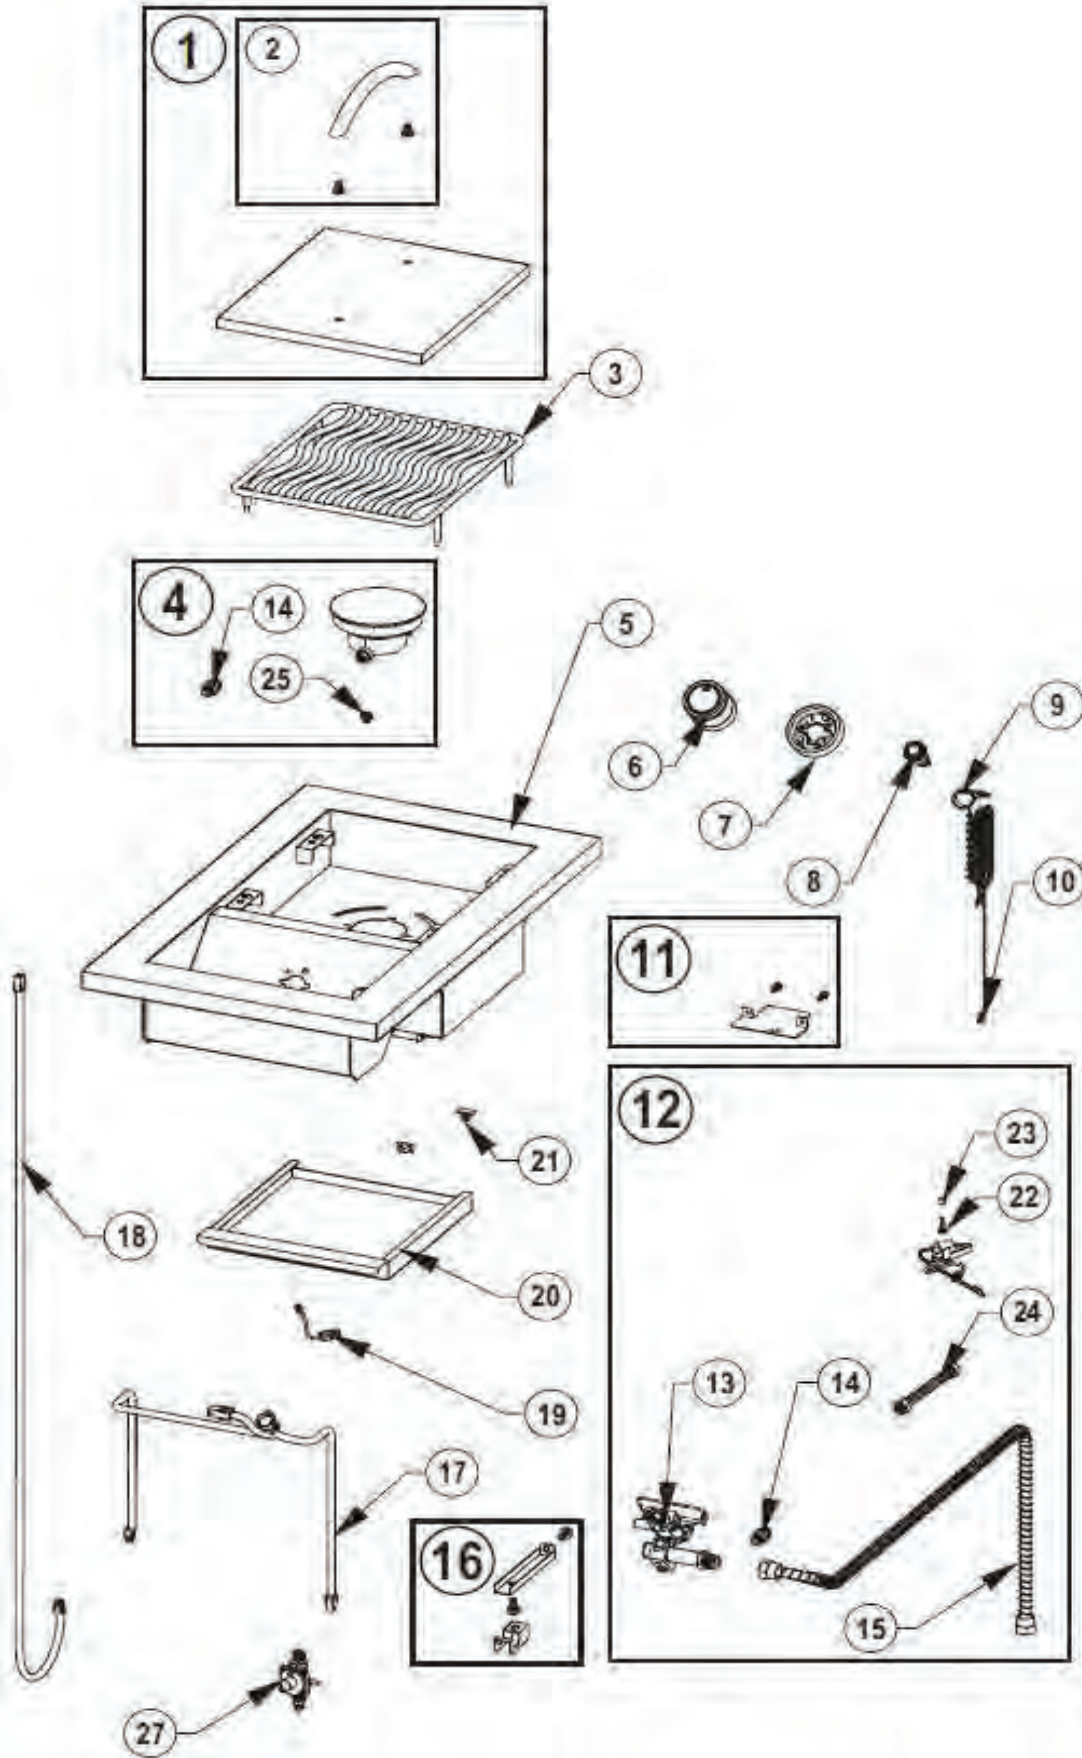

BIB10RT

BIB10RT

Item	Part #	Description	Price
1	N010-1380	ASSY, LID BIB10	€ 29,50
2	N325-0049-SER	HANDLE DOOR/DRAWER/LID 8 IN W/HARDWARE	€ 10,50
3	S83031	GRID, STN STL BIB10	€ 41,95
4	S81008	BURNER, BIB10RT NAT	€ 29,50
	S81009	BURNER, BIB10RT LPG	€ 29,50
5	N010-1322	ASSY, BASE WELDED BIB10RT	€ 179,00
6	N380-0034-CL	KNOB,CNTRL CLR C/W MAGNET SM	€ 12,50
7	N010-1314	ASSY, SML LED, SAFETY GLOW 12V BI SERIES	€ 21,00
8	N660-0005	SWITCH, IGNTN 12V	€ 31,50
9	N640-0006	STRAP, TIE SELF-LOCKING 5.6MM X 150MM	**
10	N555-0097	ROD, LIGHTING MATCH, FIXED	€ 5,50
11	N080-0454-SER	BRACKET, JETFIRE MOUNT BIB10RT	€ 6,50
12	N370-1032-SER	KIT, MANIFOLD W/ JETFIRE BIB10RT NAT	€ 63,00
	N370-1033-SER	KIT, MANIFOLD W/ JETFIRE BIB10RT LPG	€ 63,00
13	N010-1356	ASSY, MANIFOLD SINGLE RANGE, NAT	€ 29,50
	N010-1355	ASSY, MANIFOLD SINGLE RANGE, LPG	€ 29,50
14	N255-0069	FITTING, 7/16-20 TO M13X1 M-M ADAPTER	€ 3,00
15	N720-0070	CONNECTOR, FLEX STN STL 1/2" X 30"	€ 31,50
16	N010-1387-SER	ASSY, MANIFOLD CLAMP BIB10 BIG32/38/44	€ 8,50
17	N750-0099	WIRE, SWITCH HARNESS BIB10	€ 19,00
18	N750-0087	WIRE, PWR/CNTRL EXT BIB10/18 BIG32/38/44	€ 16,00
19	N750-0100	WIRE, LED HARNESS BIB10	€ 4,00
20	N710-0130	DRIP PAN BIB10	€ 17,00
21	N370-1027-SER	KIT, 4X ADHESIVE WIRE CLIP BIG32/38/44	€ 2,00
22	N570-0013	SCREW #8 X 5/8" ST.ST. PAN HD. PHIL.	€ 1,00
23	W615-0043	SPACER #10 X 1/4 BLACK ZINC	€ 1,00
24	N720-0085	CONNECTOR, FLEX STN STL 1/4" X 4"	€ 5,50
25	N455-0106	ORIFICE, #55 BIB10RT NAT	€ 3,00
	N455-0105	ORIFICE, #64 BIB10RT LPG	€ 3,00
27	N010-0857	REG LPG STEP DOWN 50MBAR TO 24.5MBAR	€ 73,50