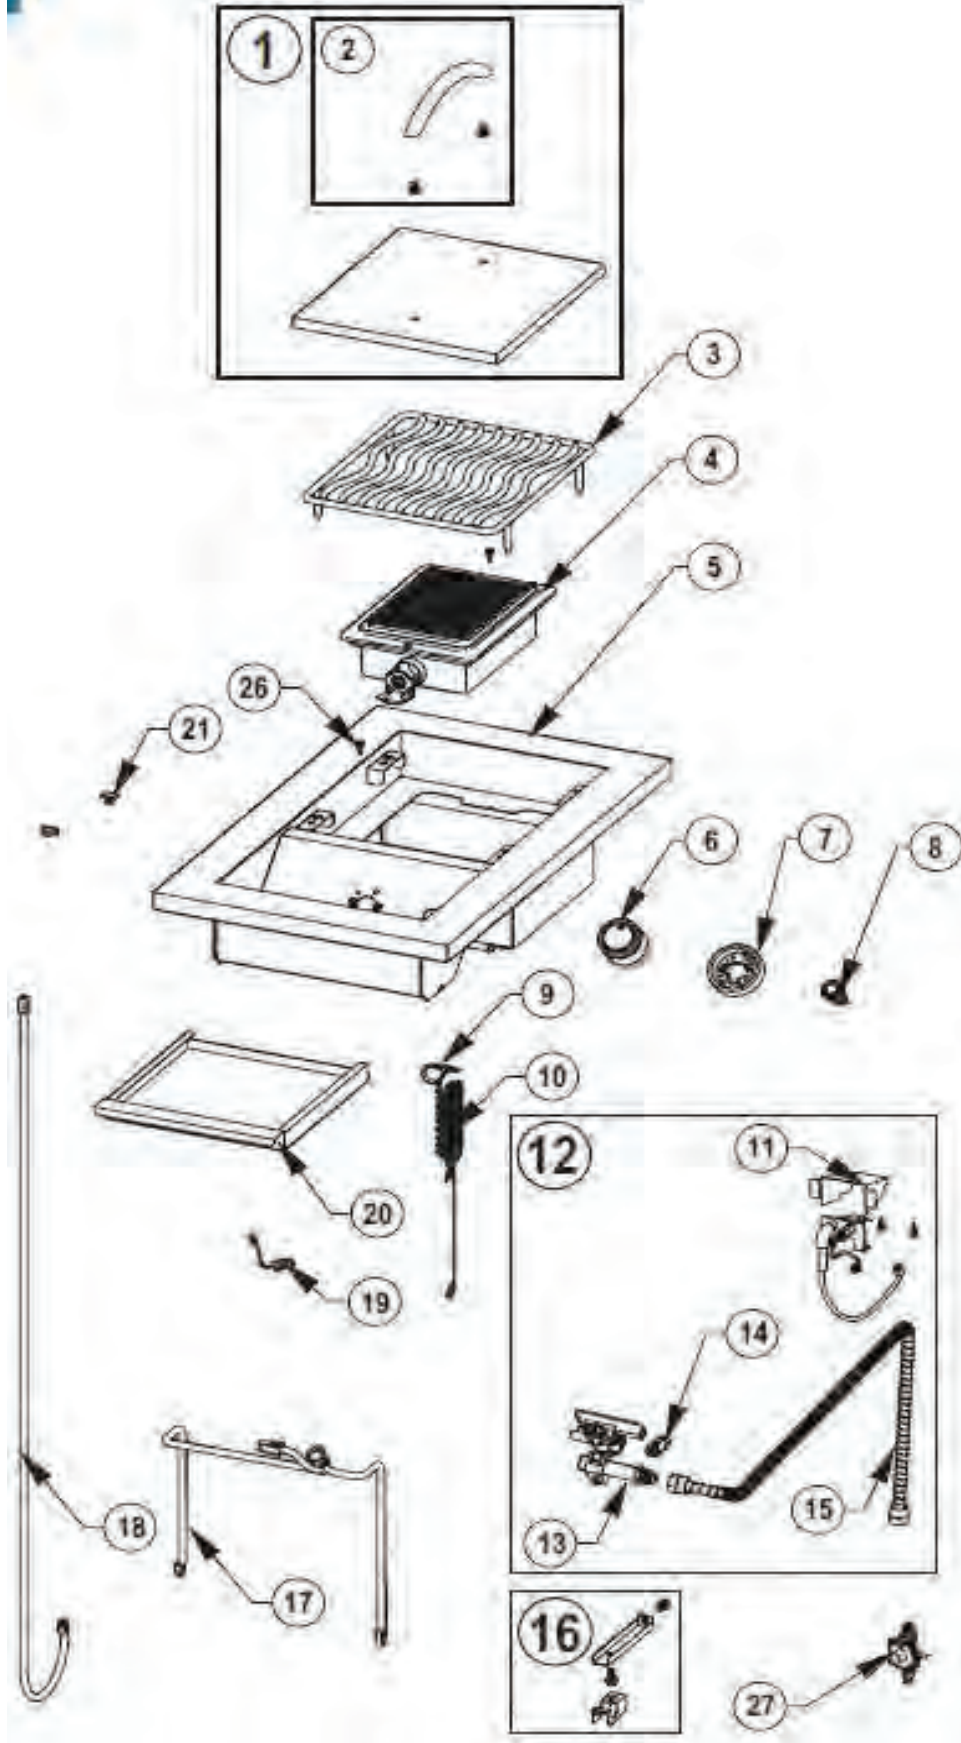

BIB10IR

BIB10IR

Item	Part #	Description	Price
1	N010-1380	ASSY, LID BIB10	€ 29,50
2	N325-0049-SER	HANDLE DOOR/DRAWER/LID 8 IN W/HARDWARE	€ 10,50
3	S83031	GRID, STN STL BIB10	€ 41,95
4	S81004	BURNER, IR SIDE	€ 79,00
5	N010-1325	ASSY, BASE WELDED BIB10IR	€ 299,00
6	N380-0034-CL	KNOB,CNTRL CLR C/W MAGNET SM	€ 12,50
7	N010-1314	ASSY, SML LED, SAFETY GLOW 12V BI SERIES	€ 21,00
8	N660-0005	SWITCH, IGNTN 12V	€ 31,50
9	N640-0006	STRAP, TIE SELF-LOCKING 5.6MM X 150MM	**
10	N555-0097	ROD, LIGHTING MATCH, FIXED	€ 5,50
11	N215-0025	DEFLECTOR, PILOT LIGHT BIB10IR	€ 6,50
12	N370-1034-SER	KIT, MANIFOLD W/ PILOT BIB10IR NAT	€ 63,00
	N370-1035-SER	KIT, MANIFOLD W/ PILOT BIB10IR LPG	€ 63,00
13	N010-1354	ASSY, MANIFOLD SINGLE IR, NAT	€ 29,50
	N010-1353	ASSY, MANIFOLD BIB10IR LPG	€ 29,50
14	N455-0115	ORIFICE, 1.27MM BIB10IR NAT	€ 4,00
	N455-0116	ORIFICE, #64 BIB10IR LPG	€ 4,00
15	N720-0070	CONNECTOR, FLEX STN STL 1/2" X 30"	€ 31,50
16	N010-1387-SER	ASSY, MANIFOLD CLAMP BIB10 BIG32/38/44	€ 8,50
17	N750-0099	WIRE, SWITCH HARNESS BIB10	€ 19,00
18	N750-0087	WIRE, PWR/CNTRL EXT BIB10/18 BIG32/38/44	€ 16,00
19	N750-0100	WIRE, LED HARNESS BIB10	€ 4,00
20	N710-0130	DRIP PAN BIB10	€ 17,00
21	N370-1027-SER	KIT, 4X ADHESIVE WIRE CLIP BIG32/38/44	€ 2,00
26	N570-0008	SCREW, #8 X 1/2 HEX HD TEK STN	€ 2,00
27	N010-0857	REG LPG STEP DOWN 50MBAR TO 24.5MBAR	€ 73,50