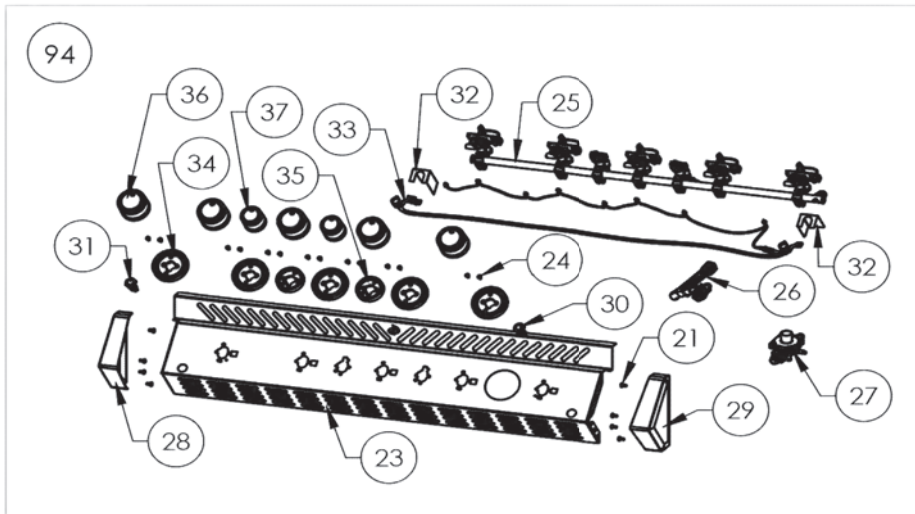

BIPRO665RB-2

BIPRO665RB-2

Item	Part #	Description	Price
1	N010-0791	base	**
2	N570-0087	1/4-20 x 7/8" screw	€ 1,00
3	N570-0038	1/4-20 x 1/2" screw	€ 1,00
4	N100-0048	main burner	**
5	N100-0049	smoker burner	€ 21,00
6	N080-0320	cross light bracket large	€ 17,00
7	N080-0321	cross light bracket small	€ 12,50
8	N080-0405	sear plate mount	€ 8,50
9	N200-0106	smoker burner cover	€ 52,50
10	N510-0013	black silicone lid bumper	€ 2,00
11	N080-0329	burner grease shield	€ 12,50
12	N450-0025	1/4" - 20 nut	€ 1,00
13	N080-0315	bracket rear burner orifice	€ 7,50
14	N455-0055	rear burner orifice 1,25 mm	€ 5,50
	W456-0050	rear burner orifice #50	€ 10,50
15	N255-0058	90 degree elbow fitting	€ 12,50
16	N080-0311	bracket igniter smoker burner	€ 17,00
17	N720-0056	smoker burner flex	€ 26,50
18	N455-0016	smoker burner orifice propane	€ 5,50
	N455-0002	smoker burner orifice #56	€ 5,50
19	N240-0033	smoker burner igniter	€ 4,00
20	N655-0183	base stiffener	€ 5,50
21	N570-0042	screw, 10-24 x 3/8"	€ 1,00
22	N570-0008	#8 x 1/2" screw	€ 2,00
23	N475-0330	control panel	€ 115,00
24	N570-0078	screw M4 x 8mm	€ 1,00
25	N010-0796	manifold propane	€ 149,00
	N010-0797	manifold natural gas	€ 149,00
26	N720-0070	manifold flex connector	€ 31,50
27	N010-0857	step down regulator	€ 73,50
28	N120-0024	end cap left	€ 42,00
29	N120-0025	end cap right	€ 42,00
30	N660-0006	switch lights	€ 31,50
31	N660-0005	switch ignition	€ 31,50
32	N585-0098	switch heat shield	€ 3,00
33	N010-0912	control panel wire harness	€ 63,00
34	N010-0939	control knob bezel large	€ 26,50
35	N010-0940	control knob bezel small	€ 17,00
36	N380-0035-CL	burner control knob large	€ 12,50
37	N380-0034-CL	burner control knob small	€ 12,50
38	N585-0101	smoker shield	€ 4,00
39	N750-0040	rear burner ignition wire	€ 10,50
40	N570-0022	screw, 8-32 x 3/8"	€ 1,00
41	N720-0053	rear burner supply tube	€ 19,00
42	N350-0069	rear burner housing (infra-red)	€ 31,50
43	N100-0045	rear burner	€ 26,50
44	N450-0006	1/4" - 20 nut	€ 1,00
45	N240-0034	rear burner electrode	€ 5,50
46	N305-0082	sear plate	€ 12,50
47	N305-0085	cooking grids large	€ 125,00
48	N305-0092	cooking grids small	€ 84,00
49	N010-0800-SER	smoker tray	€ 63,00
50	N135-0015G	left side hood casting	€ 42,00

Pricing subject to change

Prices are recommended end-user prices

** Please contact service desk for pricing

325
Effective January 1st, 2023