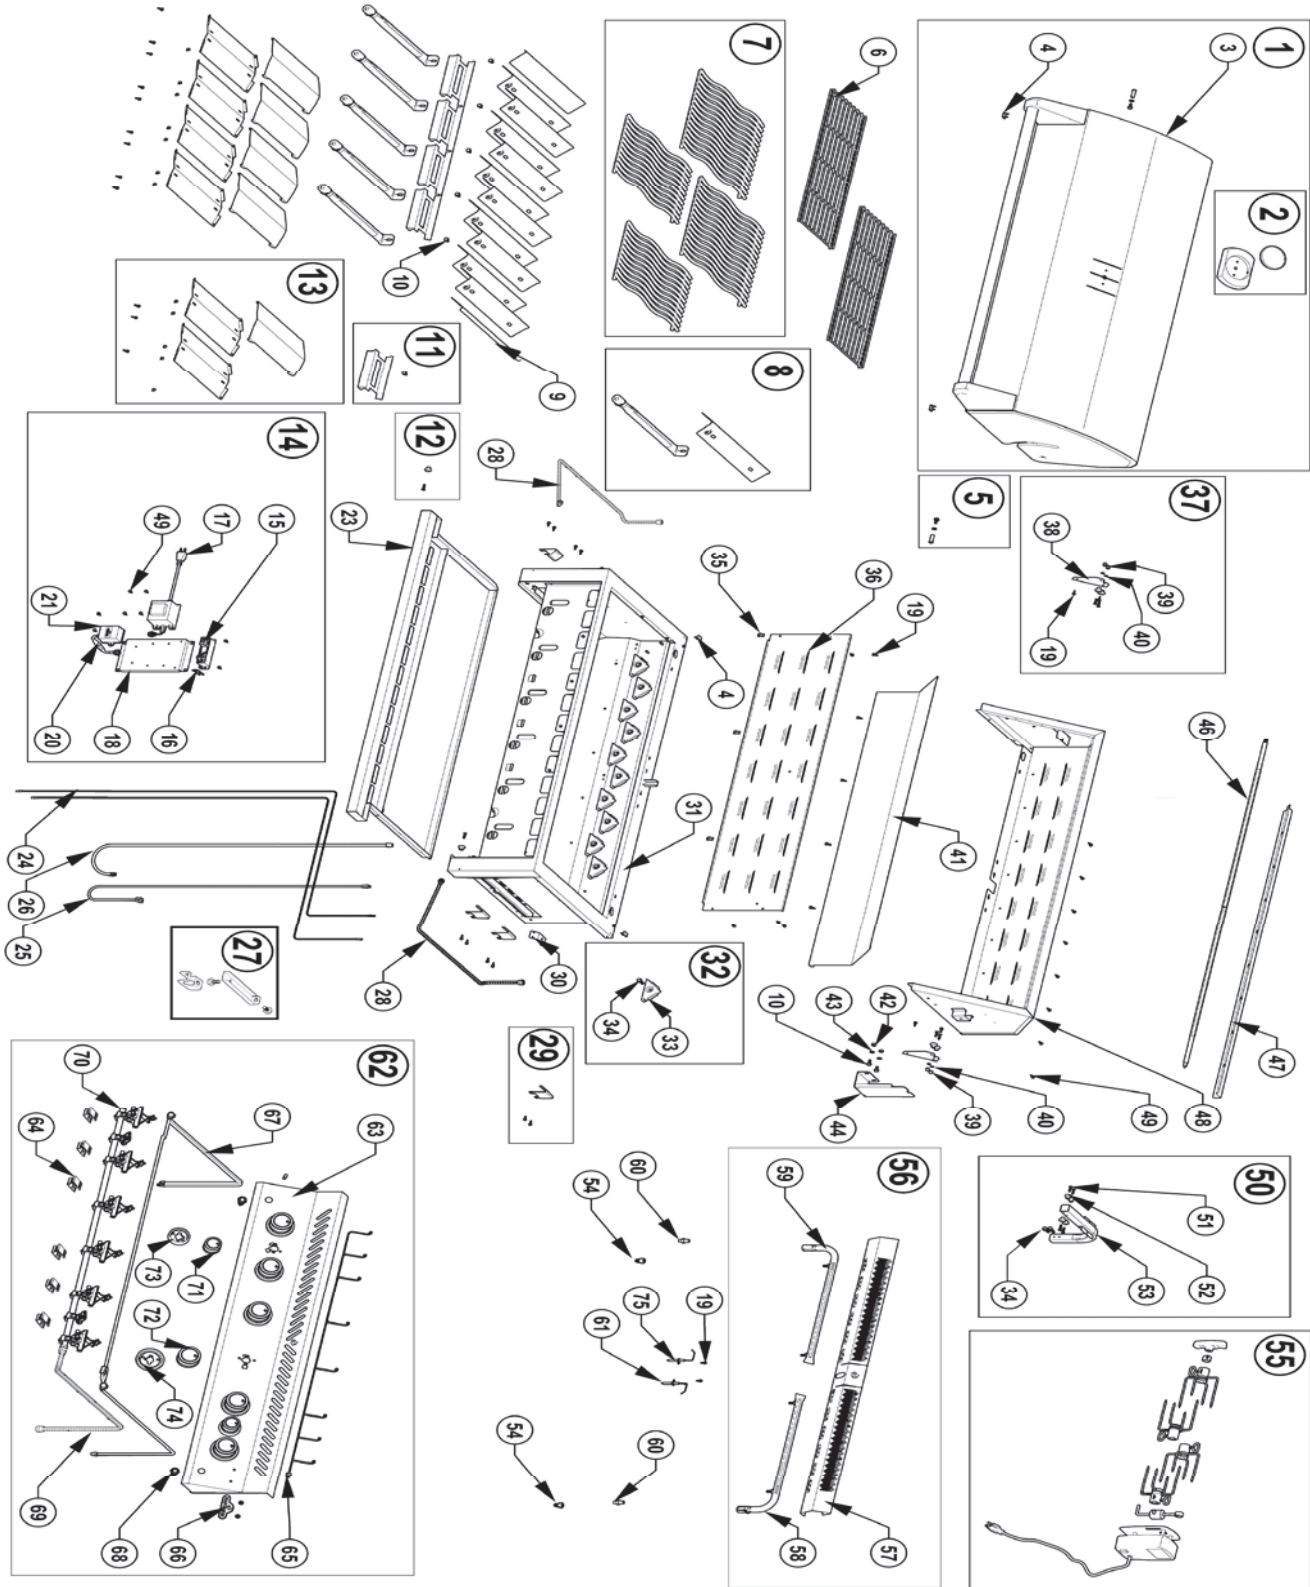

BIG38RB

BIG38RB

Item	Part #	Description	Price
1	N010-1338	ASSY, LID BIG38	€ 749,00
2	S91009	GAUGE, TEMP AND BEZEL BIG32/38/44	€ 28,50
3	N010-1341	ASSY, LID WELDED BIG38	€ 399,00
4	N510-0013	BUMPER, RECTANGULAR BLK SILICONE	€ 2,00
5	N370-1026-SER	KIT, LID HARDWARE BIG32/38/44	€ 2,50
6	N520-0053	RACK, WARMING STN STL BIG38	€ 52,50
7	S83029	GRIDS, STN STL BIG38	€ 279,00
8	S87019	KIT, BURNER / SEAR PLATE BIG32/38/44	€ 66,00
9	N305-0119	SEAR PLATE, HALF BIG38/44	€ 21,00
10	N570-0038	SCRW, 1/4-20 X 1/2 STN STL HEX	€ 1,00
11	S87018	BRACKET, CROSS LIGHT BIG32/38/44	€ 10,50
12	N370-1021-SER	KIT, BEARINGS QTY 2 BIB18, BIG32/38/44	€ 19,00
13	N370-1030-SER	KIT, SHIELDS A AND B, BIG32/38/44	€ 34,50
14	N370-1068-SER	KIT, ELECTRICAL PANEL BIG32/38/44 CE	€ 95,00
15	N357-0022	IGNITER, BLOCK 4 SPARK 12VAC/DC PRO -3	€ 17,00
17	N707-0020	TRANSFORMER, 230VAC IN, 12VDC OUT CE	€ 35,50
18	N475-0532	PANEL, ELECTRICAL CNTRL MNT BIG32/38/44	€ 10,50
19	N570-0008	SCREW, #8 X 1/2 HEX HD TEK STN	€ 2,00
20	N750-0086	WIRE, TRANSFORMER CONNECTION BIG32/38/44	€ 13,50
21	N190-0007	CONTROL, BOX BIG32/38/44	€ 26,50
22	N750-0103	WIRE, IGNITER GROUND 64 IN BIG32/38	€ 6,50
23	N010-1330	ASSY, DRIP PAN BIG38	€ 149,00
24	N750-0038	WIRE, SMOKER BURNER 75" LEAD	€ 6,50
25	N750-0088	WIRE, IGNITER EXTENSION BIG32/38/44	€ 8,50
26	N750-0087	WIRE, PWR/CNTRL EXT BIB10/18 BIG32/38/44	€ 16,00
27	N010-1387-SER	ASSY, MANIFOLD CLAMP BIB10 BIG32/38/44	€ 8,50
28	N720-0084	CONNECTOR, FLEX STN STL 1/4 IN X 36 IN	€ 10,50
29	N080-0462-SER	BRACKET, HOSE CLAMP BIG32/38/44	€ 2,50
30	N080-0458	BRACKET, R BRNR ORFICE MOUNT BIG32/38/44	€ 2,00
31	N010-1318-SER	ASSY, BASE W/ BRNR/CROSSLIGHT BIG38	€ 499,00
32	N370-0822	KIT BRACKET, SEAR PLATE MOUNT	€ 8,50
33	N080-0405	BRKT, SEAR PLATE MNT STNSTL PRO665/825	€ 8,50
34	N570-0087	SCREW, 1/4-20 X 7/8" HEX HD STN STL	€ 1,00
35	N370-1027-SER	KIT, 4X ADHESIVE WIRE CLIP BIG32/38/44	€ 2,00
36	N035-0172	BASE, REAR PANEL BIG38	€ 52,50
37	N370-1031-SER	KIT, SPIT ROD MOUNTS LT&RT BIG32/38/44	€ 47,50
38	N080-0459	BRACKET, ROTIS BEARING MOUNT BIG32/38/44	€ 4,50
39	N450-0052	NUT, ACORN, 10-24 STN STL	€ 1,00
40	N735-0010	LOCKWASHER, #10 ST ST EXTERNAL STAR,	€ 1,00
41	N585-0154-BK2GL	SHIELD, HOOD BIG38	€ 48,50
47	N215-0023	DEFLECTOR, WIND BIG38	€ 25,00
48	N010-1335	ASSY, HOOD BIG38	€ 169,00
49	N570-0013	SCREW #8 X 5/8" ST.ST. PAN HD. PHIL.	€ 1,00
50	N370-1022-SER	KIT, ROTIS STANDOFF W/ HARDWARE BIG44	€ 71,50
51	N570-0134	SCREW, 10-24 X 7/8 IN STN STL CNT SUNK	€ 1,00
52	N045-0001	BEARING, 0.750 IN	€ 21,00
54	N255-0071	FITTING, STRAGHT 1/4 MF TO 1/8 FPT	€ 2,50
56	N370-1039-SER	KIT, REAR BURNER, HOUSING BIG32/38	€ 125,00
57	N350-0069	HOUSING, REAR BURNER 500/665/825	€ 31,50
58	N100-0045	BURNER, REAR STN STL 500/665/825	€ 26,50
60	W456-0050	60° BURNER ORIFICE #50 NAT	€ 10,50
	N455-0055	ORIFICE 1.25MM STANDARD LPG	€ 5,50
61	N240-0034	ELECTRODE, REAR BURNER PRO	€ 5,50
62	N010-1383-SER	ASSY, CONT PANEL BIG38 NAT	€ 399,00
	N010-1384-SER	ASSY, CONT PANEL BIG38 LPG	€ 399,00
63	N475-0512	PANEL, CONTROL STN STL BIG38	€ 95,00

Pricing subject to change

Prices are recommended end-user prices

** Please contact service desk for pricing

281

Effective January 1st, 2023