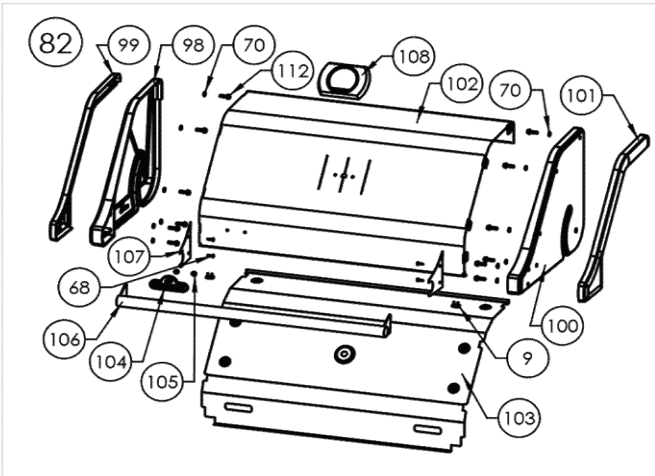

BIPRO825RBI-2

BIPRO825RBI-2

Item	Part #	Description	Price
1	N010-0814	base	€ 799,00
2	N570-0038	1/4-20 x 1/2" screw	€ 1,00
3	N100-0048	main burner	**
4	N100-0049	smoker burner	€ 21,00
5	N080-0320	cross light bracket	€ 17,00
6	N080-0321	cross light bracket small	€ 12,50
7	N370-0822	sear plate mount	€ 8,50
8	N200-0106	smoker burner cover	€ 52,50
9	N510-0013	black silicone lid bumper	€ 2,00
10	N080-0339	burner grease shield	€ 12,50
11	N080-0340	burner grease shield small	€ 9,50
12	N450-0025	1/4" - 20 nut	€ 1,00
13	N080-0315	bracket rear burner orifice	€ 7,50
14	N455-0055	rear burner orifice	€ 5,50
15	N255-0058	90 degree elbow fitting	€ 12,50
16	N080-0311	bracket igniter smoker burner	€ 17,00
17	N720-0056	smoker burner flex	€ 26,50
18	N455-0016	smoker burner orifice	€ 5,50
19	N240-0033	smoker burner igniter	€ 4,00
20	N655-0183	base stiffener	€ 5,50
21	N570-0042	screw, 10-24 x 3/8"	€ 1,00
22	N570-0008	#8 x 1/2" screw	€ 2,00
23	N475-0329	control panel	€ 209,00
24	N570-0078	screw M4 x 8mm	€ 1,00
25	N010-0794	manifold	€ 199,00
26	N720-0070	manifold flex connector	€ 31,50
27	N010-0857	step down regulator	€ 73,50
28	N120-0024	end cap left	€ 42,00
29	N120-0025	end cap right	€ 42,00
30	N660-0006	switch lights	€ 31,50
31	N660-0005	switch ignition	€ 31,50
32	N585-0098	switch heat shield	€ 3,00
33	N120-0028	sealing cap nut	€ 3,00
34	N010-0913	control panel wire harness	€ 63,00
35	N010-0939	control knob bezel large	€ 26,50
36	N010-0940	control knob bezel small	€ 17,00
37	N010-0941	control knob bezel small	€ 26,50
38	N380-0035-CL	burner control knob large	€ 12,50
39	N380-0034-CL	burner control knob small	€ 12,50
40	N585-0101	smoker shield	€ 4,00
41	N750-0040	rear burner ignition wire	€ 10,50
42	N570-0022	8-32 x 3/8" screw	€ 1,00
43	N720-0053	rear burner supply tube	€ 19,00
44	N350-0069	rear burner housing (infrared)	€ 31,50
45	N100-0045	rear burner	€ 26,50
46	N450-0006	1/4" - 20 nut	€ 1,00
47	N240-0034	rear burner electrode	€ 5,50
48	N305-0082	sear plate	€ 12,50
49	N305-0085	cooking grids large	€ 125,00
50	N305-0092	cooking grids small	€ 84,00
51	N010-0800-SER	smoker tube	€ 63,00
52	N135-0015G	left side hood casting	€ 42,00
53	N135-0016G	right side hood casting	€ 42,00