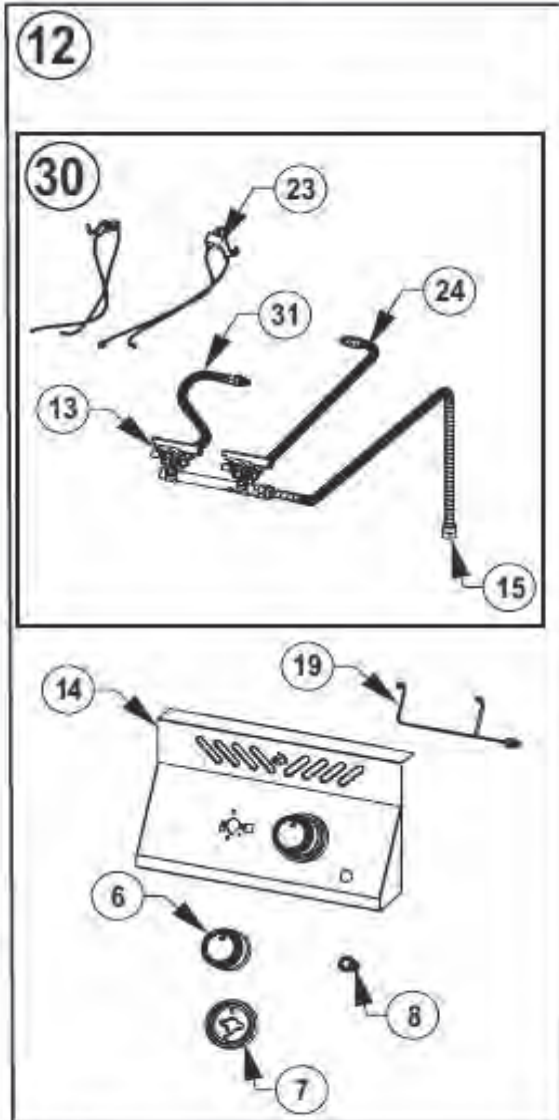

BIB12RT

BIB12RT

Item	Part #	Description	Price
1	N335-0145	LID, DUAL BURNER, BIB12	€ 125,00
2	S83035	GRID, STN STL BIB12RT	€ 115,00
3	S81010	BURNER, BIB12/18RT NAT	€ 29,50
	S81011	BURNER, BIB12/18RT LPG	€ 29,50
4	N010-1449	ASSY, BASE BIB/BI12RT	€ 349,00
5	N035-0179	BASE, REAR PANEL BIB/BI12RT	€ 14,50
6	N380-0035-CL	KNOB,CNTRL CLR C/W MAGNET LRG	€ 12,50
7	N010-1313	ASSY, LRG LED, SAFETY GLOW 12V BI SERIES	€ 21,00
8	N660-0005	SWITCH, IGNTN 12V	€ 31,50
9	N640-0006	STRAP, TIE SELF-LOCKING 5.6MM X 150MM	**
10	N555-0097	ROD, LIGHTING MATCH, FIXED	€ 5,50
11	N080-0451-SER	BRACKET, FLAME DEFLECTOR BIB18RT	€ 6,50
12	N010-1483-SER	ASSEMBLY, CONT PANEL BIB12RT NAT	€ 229,00
	N010-1484-SER	ASSEMBLY, CONT PANEL BIB12RT LPG	€ 229,00
13	N010-1451	ASSY, MANIFOLD, DUAL BURNER, BIB12RT, NAT	€ 38,00
	N010-1452	ASSY, MANIFOLD, DUAL RANGE, 12" LPG	€ 38,00
14	N475-0573	PANEL, CONTROL, DUAL BURNER STN STL BIB12	€ 63,00
15	N720-0070	CONNECTOR, FLEX STN STL 1/2" X 30"	€ 31,50
16	N255-0069	FITTING, 7/16-20 TO M13X1 M-M ADAPTER	€ 3,00
17	N750-0104	WIRE, MAIN POWER BIB12RT	€ 31,50
18	N750-0087	WIRE, PWR/CNTRL EXT BIB10/18 BIG32/38/44	€ 16,00
19	N750-0105	WIRE, LED HARNESS BIB12RT	€ 6,50
20	N010-1453	ASSY, DRIP PAN BIB/BI12RT	€ 115,00
21	N370-1021-SER	KIT, BEARINGS QTY 2	€ 19,00
22	N080-0462-SER	BRACKET, HOSE CLAMP BIG32/38/44	€ 2,50
23	N357-0028	IGNITER, EXT. JETFIRE BIB/BI12RT NAT	€ 12,50
	N357-0029	IGNITER, EXT. JETFIRE BIB/BI12RT LPG	€ 12,50
24	N720-0083	CONNECTOR, FLEX STN STL 1/4 IN X 10 IN	€ 8,50
25	N455-0108	ORIFICE, 1.7MM BIB18 NAT	€ 2,00
	N455-0107	ORIFICE, 1.2MM BIB18 LPG	€ 3,00
26	N570-0008	SCREW, #8 X 1/2 HEX HD TEK STN	€ 2,00
27	N035-0182	BASE, BURNER PLATE, BIB/BI12RT	€ 27,50
30	N370-1065-SER	KIT, MANIFOLD W/ JETFIRE BIB12RT NAT	€ 73,50
	N370-1066-SER	KIT, MANIFOLD W/ JETFIRE BIB12RT LPG	€ 73,50
31	N720-0060	NGZ CONNECTOR,FLEX MANIFOLD 1/4X14"	€ 8,50
32	N010-0857	REG LPG STEP DOWN 50MBAR TO 24.5MBAR	€ 73,50