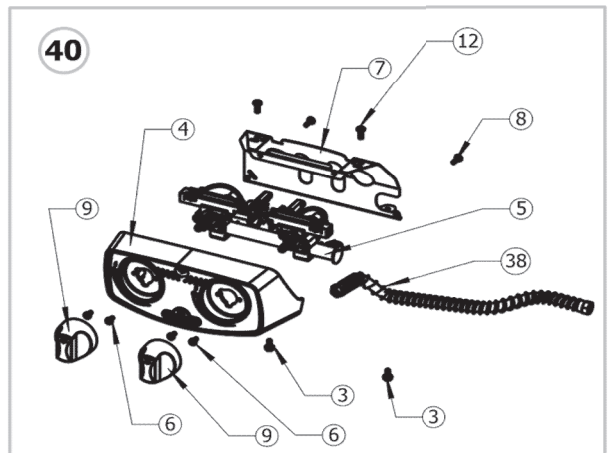

PRO285

PRO285

Item	Part #	Description	Price
1	N135-0045NH-BK1HT	base	€ 115,00
2	N010-0830	drip pan plate	€ 52,50
3	N570-0104	screw, 10-24 X 3/8"	€ 1,00
4	N475-0319-SER	control panel 30 MBAR	€ 125,00
	N475-0319-DE-SER	control panel 50 MBAR	€ 84,00
5	N010-0825	manifold 50mbar (DE)	€ 52,50
	N010-0773	manifold 30mbar (CE)	€ 73,50
6	N570-0078	screw, M4 x 8mm	€ 1,00
7	N585-0089-BK1HT	control panel heat shield	€ 19,00
8	N570-0076	screw, #8 X 1/2"	€ 1,00
9	N380-0020-RD	control knob	€ 7,50
10	N570-0073	screw 1/4-20 x 3/8"	€ 1,00
11	N710-0079	drip pan	€ 17,00
12	Z570-0033	screw, 10-24 x 12mm	€ 1,00
13	N100-0047	burner, right	€ 26,50
14	N100-0046	burner, left	€ 26,50
15	N325-0083	lid handle	€ 8,50
16	N655-0179	lid handle support left	€ 7,50
17	N655-0180	lid handle support right	€ 7,50
18	N685-0017	temperature gauge	€ 12,50
19	N570-0107	screw, 10-24 x 30mm	€ 1,00
21	N485-0023	cotter pin	€ 1,00
22	N485-0021	clevis pin	€ 1,00
23	N080-0302	cross light bracket	€ 8,50
24	N305-0087-BK2FL	cooking grid left	€ 37,00
25	N305-0088-BK2FL	cooking grid right	€ 37,00
26	N080-0303	bracket, leg	€ 6,50
27	N160-0025	clip	€ 2,00
28	N570-0068	screw, #14 x 1/2"	€ 1,00
29	N080-0346-BK1SG	bracket, flex line	€ 1,00
31	N255-0057	fitting	€ 5,50
32	W450-0027	nut, 1/2-20	#N/B
33	N255-0014	fitting	€ 5,50
34	N075-0091	craddle front / rear	€ 26,50
35	N325-0088	craddle handle	€ 7,50
36	N325-0089	craddle handle cover	€ 5,50
37	N510-0013	silicone bumper	€ 2,00
38	N720-0060	manifold flex line	€ 8,50
39	N135-0048-BK1HG-SER	assembly, lid	€ 299,00
40	N475-0319-SER	assembly, control panel	€ 125,00
41	N010-0834	assembly, craddle	€ 179,00
42	N325-0083-SER	assembly, lid handle	€ 12,50
	N530-0032	regulator hose DE	€ 25,00
	N530-0033	regulator hose NL	€ 25,00
	N530-0037	regulator hose UK	€ 25,00
	N530-0046	regulator hose CZ	€ 25,00
	N530-0034	regulator hose DK	€ 25,00
	N530-0034	regulator hose NO, FI, ES	€ 25,00
	N530-0038	regulator hose FR	€ 25,00
	N530-0035	regulator hose SE	€ 25,00
	N530-0036	regulator hose IT	€ 25,00
	N530-0044	regulator hose PL	€ 25,00
	N530-0043	regulator hose RU	€ 25,00