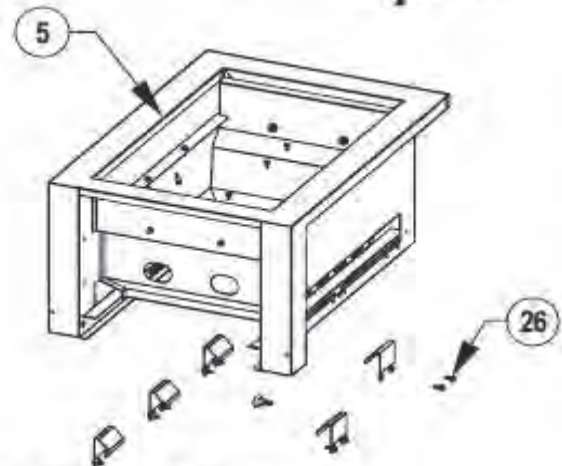

BIB12RT

BIB12RT

Item	Part #	Description	Price
1	N335-0145	LID, DUAL BURNER, BIB12	€ 125,00
2	S83035	GRID, STN STL BIB12RT	€ 115,00
3	S81010	BURNER, BIB12/18RT NAT	€ 29,50
	S81011	BURNER, BIB12/18RT LPG	€ 29,50
4	N010-1449	ASSY, BASE BIB/BI12RT	€ 349,00
5	N035-0179	BASE, REAR PANEL BIB/BI12RT	€ 14,50
6	N380-0035-CL	KNOB,CNTRL CLR C/W MAGNET LRG	€ 12,50
7	N010-1313	ASSY, LRG LED, SAFETY GLOW 12V BI SERIES	€ 21,00
8	N660-0005	SWITCH, IGNTN 12V	€ 31,50
9	N640-0006	STRAP, TIE SELF-LOCKING 5.6MM X 150MM	**
10	N555-0097	ROD, LIGHTING MATCH, FIXED	€ 5,50
11	N080-0451-SER	BRACKET, FLAME DEFLECTOR BIB18RT	€ 6,50
12	N010-1483-SER	ASSEMBLY, CONT PANEL BIB12RT NAT	€ 229,00
	N010-1484-SER	ASSEMBLY, CONT PANEL BIB12RT LPG	€ 229,00
13	N010-1451	ASSY, MANIFOLD, DUAL BURNER, BIB12RT, NAT	€ 38,00
	N010-1452	ASSY, MANIFOLD, DUAL RANGE, 12" LPG	€ 38,00
14	N475-0573	PANEL, CONTROL, DUAL BURNER STN STL BIB12	€ 63,00
15	N720-0070	CONNECTOR, FLEX STN STL 1/2" X 30"	€ 31,50
16	N255-0069	FITTING, 7/16-20 TO M13X1 M-M ADAPTER	€ 3,00
17	N750-0104	WIRE, MAIN POWER BIB12RT	€ 31,50
18	N750-0087	WIRE, PWR/CNTRL EXT BIB10/18 BIG32/38/44	€ 16,00
19	N750-0105	WIRE, LED HARNESS BIB12RT	€ 6,50
20	N010-1453	ASSY, DRIP PAN BIB/BI12RT	€ 115,00
21	N370-1021-SER	KIT, BEARINGS QTY 2	€ 19,00
22	N080-0462-SER	BRACKET, HOSE CLAMP BIG32/38/44	€ 2,50
23	N357-0028	IGNITER, EXT. JETFIRE BIB/BI12RT NAT	€ 12,50
	N357-0029	IGNITER, EXT. JETFIRE BIB/BI12RT LPG	€ 12,50
24	N720-0083	CONNECTOR, FLEX STN STL 1/4 IN X 10 IN	€ 8,50
25	N455-0108	ORIFICE, 1.7MM BIB18 NAT	€ 2,00
	N455-0107	ORIFICE, 1.2MM BIB18 LPG	€ 3,00
26	N570-0008	SCREW, #8 X 1/2 HEX HD TEK STN	€ 2,00
27	N035-0182	BASE, BURNER PLATE, BIB/BI12RT	€ 27,50
30	N370-1065-SER	KIT, MANIFOLD W/ JETFIRE BIB12RT NAT	€ 73,50
	N370-1066-SER	KIT, MANIFOLD W/ JETFIRE BIB12RT LPG	€ 73,50
31	N720-0060	NGZ CONNECTOR,FLEX MANIFOLD 1/4X14"	€ 8,50
32	N010-0857	REG LPG STEP DOWN 50MBAR TO 24.5MBAR	€ 73,50