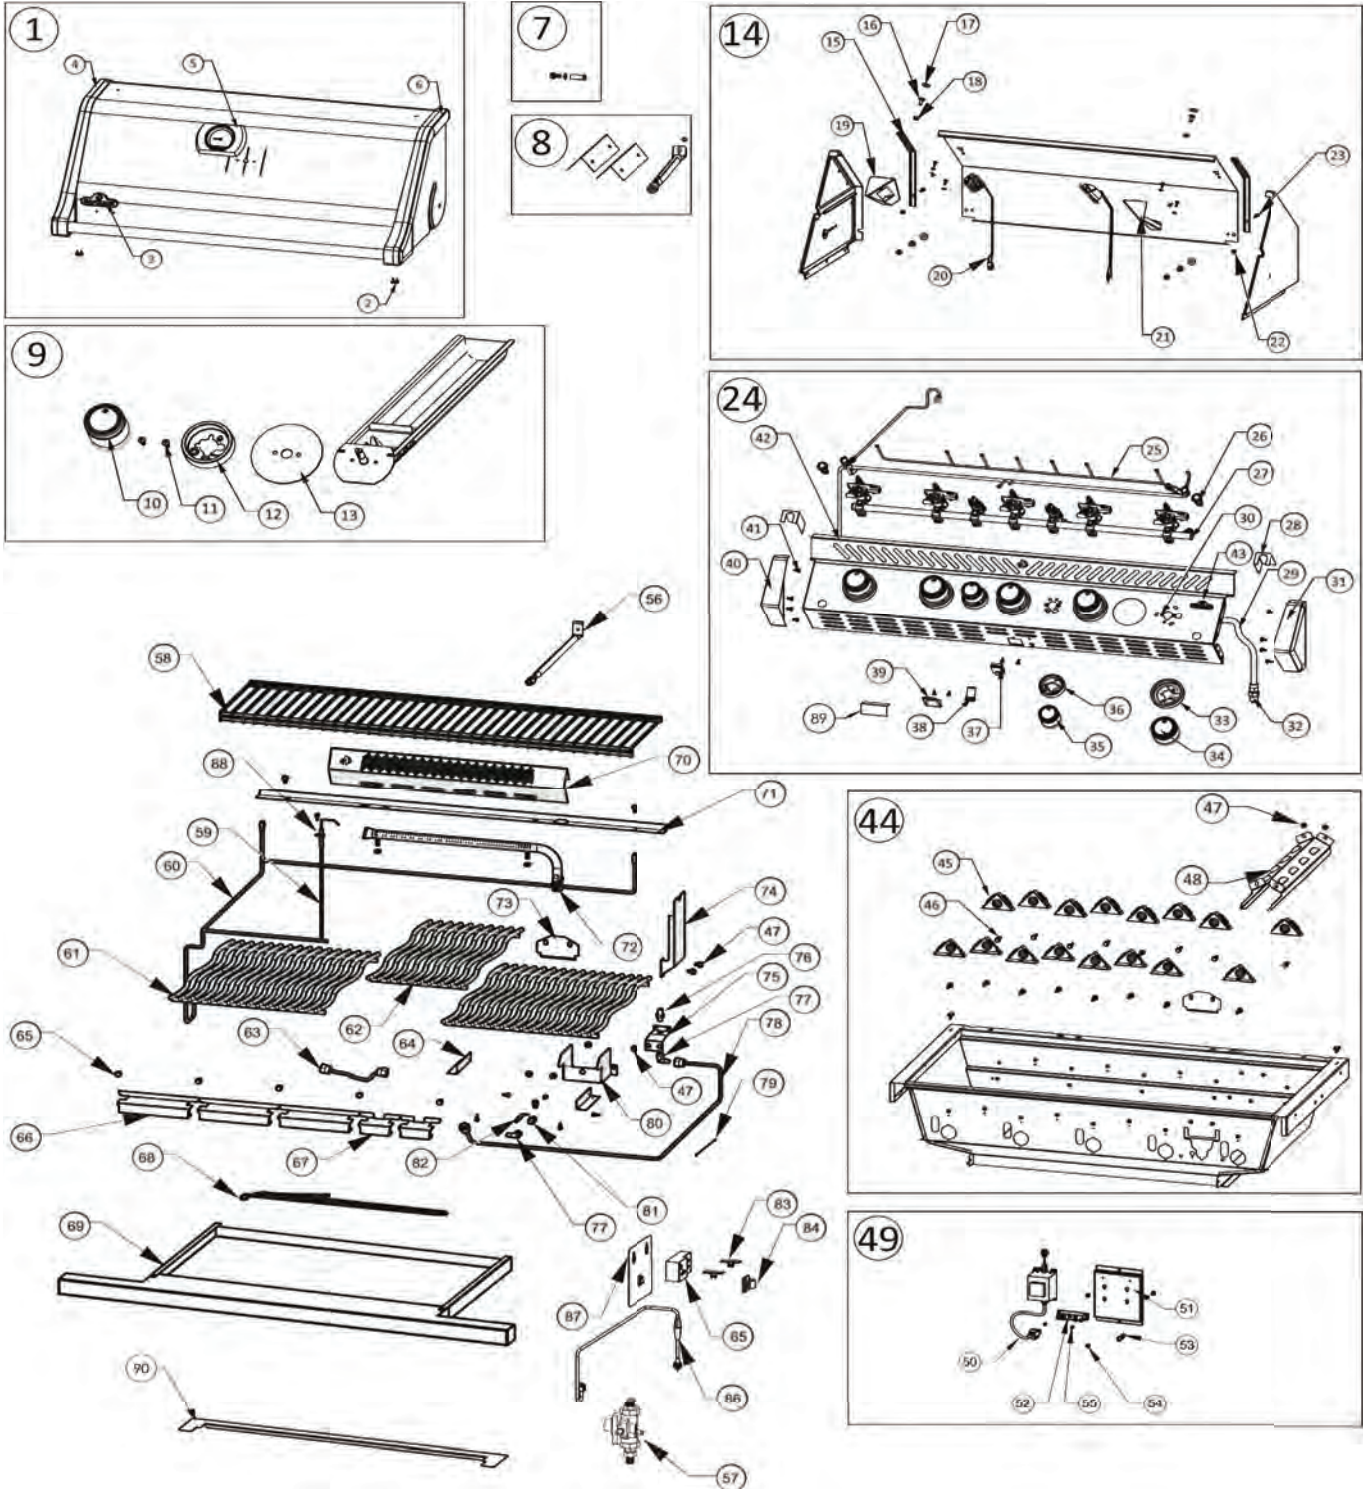

BIPRO665RB-3

BIPRO665RB-3

Item	Part #	Description	Price
1	N010-0790-SS	lid assembly - stainless steel	€ 629,00
	N010-0790-BK	lid assembly - black	€ 629,00
2	N510-0013	black silicone lid bumper	€ 2,00
3	N385-0308-SER	NAPOLEON logo	€ 9,50
4	N715-0091	trim left side lid casting	€ 73,50
5	S91005	temperature gauge	€ 31,50
6	N715-0092	trim right side lid casting	€ 73,50
7	N010-1092-SER	lid pivot hardware kit	€ 4,00
8	S87012	burner & sear plate kit	€ 51,50
9	N010-0800-SER	smoker tray	€ 63,00
10	N380-0025-BK	burner control knob small black	€ 9,00
11	N570-0022	screw, 8-32 x 3/8"	€ 1,00
12	N051-0012	control knob bezel small	€ 4,00
13	N051-0010	smoker tube bezel	€ 7,50
14	N010-0932	hood assembly	€ 349,00
15	N200-0110	light wire cover	€ 31,50
16	N570-0012	1/4"-20 X 5/8 carriage bolt	€ 1,00
17	W735-0011	3/4" washer	€ 1,50
18	N450-0006	1/4" - 20 nut	€ 1,00
19	N350-0072	housing left light	€ 10,50
20	N402-0017	light	€ 26,50
	W387-0006	replacement bulb	€ 10,50
21	N350-0073	housing right light	€ 10,50
22	N450-0009	10-24 nut	€ 0,50
23	N570-0112	10-24 x 5/8" screw	€ 1,00
24	N010-1175-SER	control panel	€ 749,00
	N010-1176-SER	control panel	€ 749,00
25	N010-1096	control panel wire harness	€ 99,00
26	N660-0009	switch	€ 29,50
27	N010-0796	manifold	€ 149,00
	N010-0797	manifold	€ 149,00
28	N585-0098	switch heat shield	€ 3,00
29	N720-0070	manifold flex connector	€ 31,50
30	N570-0078	M4 x 8mm screw	€ 1,00
31	N120-0025	end cap right	€ 42,00
32	N255-0048	fitting	€ 12,50
	N255-0049	fitting	€ 7,50
	N255-0053	fitting universal	€ 4,00
33	N010-1097	large control knob bezel	€ 25,00
34	N380-0035-CL	burner control knob large	€ 12,50
35	N380-0034-CL	burner control knob small	€ 12,50
36	N010-1098	small control knob bezel	€ 23,00
37	N660-0010	proximity sensor	€ 14,50
38	N402-0019	logo light	€ 23,00
39	N080-0432	logo light mounting bracket	€ 19,00
40	N120-0024	end cap left	€ 42,00
41	N570-0104	screw 10-24 x 3/8"	€ 1,00
42	N475-0491	control panel	€ 159,00
43	N385-0348	logo	€ 3,00
44	N370-0876	base	€ 1.299,00
45	N080-0405	sear plate mount	€ 8,50
46	N570-0087	1/4-20 x 7/8" screw	€ 1,00
47	N570-0073	1/4-20 x 5/8" screw	€ 1,00

Pricing subject to change

Prices are recommended end-user prices

** Please contact service desk for pricing

320
Effective January 1st, 2023