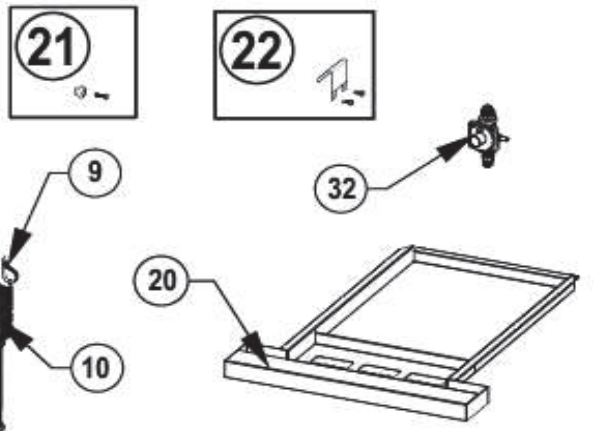

BI12RT

BI12RT

Item	Part #	Description	Price
1	N335-0145	LID, DUAL BURNER, BIB12	€ 125,00
2	S83037	GRID, STN STL BI12RT	€ 100,00
3	S81010	$ BURNER, BIB12/18RT NAT	€ 29,50
	S81011	$ BURNER, BIB12/18RT LPG	€ 29,50
4	N010-1449	ASSY, BASE BIB/BI12RT	€ 349,00
5	N035-0179	BASE, REAR PANEL BIB/BI12RT	€ 14,50
6	N380-0046	KNOB, CNTRL LRG W/ BRKT BI 500 SERIES	€ 7,50
7	N010-1097	BEZEL, KNOB LRG BI500 SERIES	€ 25,00
9	N640-0006	STRAP, TIE SELF-LOCKING 5.6MM X 150MM	**
10	N555-0097	* ROD, LIGHTING MATCH, FIXED	€ 5,50
11	N080-0451-SER	BRACKET, FLAME DEFLECTOR BIB18RT	€ 6,50
12	N010-1507-SER	ASSEMBLY, CONT PANEL BI12RT LPG	€ 229,00
	N010-1506-SER	ASSEMBLY, CONT PANEL BI12RT NAT	€ 229,00
13	N010-1451	ASSY, MANIFOLD, DUAL BURNER, BIB12RT, NAT	€ 38,00
	N010-1452	ASSY, MANIFOLD, DUAL RANGE, 12" LPG	€ 38,00
14	N475-0574	PANEL, CONTROL STN STL BI12RT	€ 63,00
15	N720-0070	CONNECTOR, FLEX STN STL 1/2" X 30"	€ 31,50
16	N255-0069	FITTING, 7/16-20 TO M13X1 M-M ADAPTER	€ 3,00
20	N010-1453	ASSY, DRIP PAN BIB/BI12RT	€ 115,00
22	N370-1021-SER	KIT, BEARINGS QTY 2 BIB18, BIG32/38/44	€ 19,00
23	N357-0028	IGNITER, EXT. JETFIRE BIB/BI12RT NAT	€ 12,50
	N357-0029	IGNITER, EXT. JETFIRE BIB/BI12RT LPG	€ 12,50
24	N720-0083	CONNECTOR, FLEX STN STL 1/4 IN X 10 IN	€ 8,50
25	N455-0108	ORIFICE, 1.7MM BIB18 NAT	€ 2,00
	N455-0107	ORIFICE, 1.2MM BIB18 LPG	€ 3,00
26	N570-0008	@SCREW, #8 X 1/2 HEX HD TEK STN	€ 2,00
27	N035-0182	BASE, BURNER PLATE, BIB/BI12RT	€ 27,50
30	N370-1065-SER	KIT, MANIFOLD W/ JETFIRE BIB12RT NAT	€ 73,50
	N370-1066-SER	KIT, MANIFOLD W/ JETFIRE BIB12RT LPG	€ 73,50
31	N720-0060	NGZ CONNECTOR,FLEX MANIFOLD 1/4X14"(285)	€ 8,50
32	N010-0857	REG LPG STEP DOWN 50MBAR TO 24.5MBAR	€ 73,50