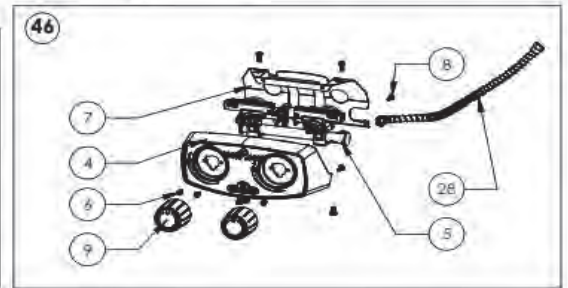

TQ285-1

TQ285-1

Item	Part #	Description	Price
1	N135-0045-BK1HT	base	€ 115,00
2	N080-0304	bracket drip pan support	€ 5,50
3	N570-0104	screw 10-24 x 3/8"	€ 1,00
4	N475-0319	control panel	€ 14,50
5	N010-0773	manifold assembly 30 mbar	€ 73,50
	N010-0825	manifold assembly 50 mbar	€ 52,50
6	N570-0078	screw M4 x 8mm	€ 1,00
7	N585-0089-BK1HT	heat shield control panel	€ 19,00
8	N570-0076	screw 8 x 1/2"	€ 1,00
9	N380-0042-BK	control knob	€ 11,50
10	N570-0073	screw 1/4-20 x 3/8"	€ 1,00
11	N710-0079	drip pan	€ 17,00
12	Z570-0033	screw 10-24 x 12mm	€ 1,00
13	N100-0047	burner right	€ 26,50
14	N100-0046	burner left	€ 26,50
15	N325-0082	handle top/bottom	€ 8,50
16	N655-0158	support handle left	€ 5,50
17	N655-0159	support handle right	€ 5,50
18	N570-0107	screw 10-24 x 30mm	€ 1,00
19	N305-0087-BK2FL	cooking grid left	€ 37,00
20	N305-0088-BK2FL	cooking grid right	€ 37,00
21	N485-0020	clevis pin	€ 1,00
22	N080-0302	cross light bracket	€ 8,50
23	N485-0021	cotter pin	€ 1,00
24	N075-0090	leg	€ 19,00
25	N630-0005	spring clip	€ 1,00
26	N080-0303	bracket leg	€ 6,50
27	N735-0017	washer teflon 12mm x 6mm x 1mm	€ 1,00
28	N720-0060	flex connector manifold	€ 8,50
29	N655-0210-BK1HT	support lid handle left	€ 4,00
30	N530-0040	regulator 30 mbar	€ 40,00
	N530-0041	regulator 50 mbar	€ 40,00
31	N655-0211-BK1HT	support lid handle right	€ 4,00
32	N390-0003	latch handle	€ 3,00
33	N051-0009	bezel temperature gauge	€ 9,50
34	N685-0015	temperature gauge	€ 9,50
35	Z570-0037	screw 10-24 x 38mm	€ 1,00
36	N135-0066-BK1HT	lid black	€ 119,00
37	N010-1155-BL	assembly lid black	€ 115,00
38	W450-0027	nut 1/2"	**
39	N080-0345-BK1HT	bracket regulator mount	€ 1,00
40	N160-0025	clip flex connector	€ 2,00
41	N555-0058	lighting rod	€ 3,00
42	N255-0057	fitting 3/8" to 1/4"	€ 5,50
43	N255-0014	fitting	€ 5,50
44	N080-0344	bracket tank retainer	**
45	N160-0028	tank clip	**
46	N475-0319-SER	assembly control panel	€ 125,00
47	N010-1156-SER	assembly handle top	€ 17,00
48	N010-1157-SER	assembly handle bottom	€ 17,00
49	N075-0090-SER	assembly leg	€ 26,50

** Please contact the service desk for pricing.