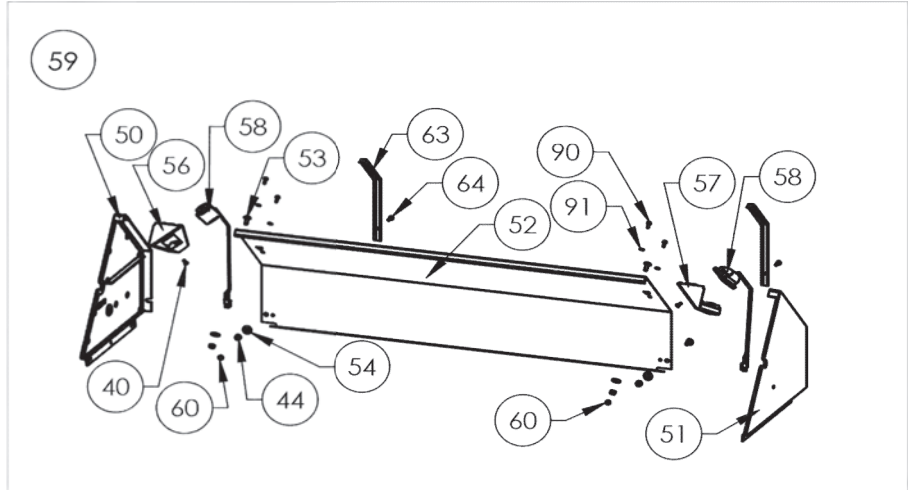

BIPRO665RB-2

BIPRO665RB-2

Item	Part #	Description	Price
1	N010-0791	base	**
2	N570-0087	1/4-20 x 7/8" screw	€ 1,00
3	N570-0038	1/4-20 x 1/2" screw	€ 1,00
4	N100-0048	main burner	**
5	N100-0049	smoker burner	€ 21,00
6	N080-0320	cross light bracket large	€ 17,00
7	N080-0321	cross light bracket small	€ 12,50
8	N080-0405	sear plate mount	€ 8,50
9	N200-0106	smoker burner cover	€ 52,50
10	N510-0013	black silicone lid bumper	€ 2,00
11	N080-0329	burner grease shield	€ 12,50
12	N450-0025	1/4" - 20 nut	€ 1,00
13	N080-0315	bracket rear burner orifice	€ 7,50
14	N455-0055	rear burner orifice 1,25 mm	€ 5,50
	W456-0050	rear burner orifice #50	€ 10,50
15	N255-0058	90 degree elbow fitting	€ 12,50
16	N080-0311	bracket igniter smoker burner	€ 17,00
17	N720-0056	smoker burner flex	€ 26,50
18	N455-0016	smoker burner orifice propane	€ 5,50
	N455-0002	smoker burner orifice #56	€ 5,50
19	N240-0033	smoker burner igniter	€ 4,00
20	N655-0183	base stiffener	€ 5,50
21	N570-0042	screw, 10-24 x 3/8"	€ 1,00
22	N570-0008	#8 x 1/2" screw	€ 2,00
23	N475-0330	control panel	€ 115,00
24	N570-0078	screw M4 x 8mm	€ 1,00
25	N010-0796	manifold propane	€ 149,00
	N010-0797	manifold natural gas	€ 149,00
26	N720-0070	manifold flex connector	€ 31,50
27	N010-0857	step down regulator	€ 73,50
28	N120-0024	end cap left	€ 42,00
29	N120-0025	end cap right	€ 42,00
30	N660-0006	switch lights	€ 31,50
31	N660-0005	switch ignition	€ 31,50
32	N585-0098	switch heat shield	€ 3,00
33	N010-0912	control panel wire harness	€ 63,00
34	N010-0939	control knob bezel large	€ 26,50
35	N010-0940	control knob bezel small	€ 17,00
36	N380-0035-CL	burner control knob large	€ 12,50
37	N380-0034-CL	burner control knob small	€ 12,50
38	N585-0101	smoker shield	€ 4,00
39	N750-0040	rear burner ignition wire	€ 10,50
40	N570-0022	screw, 8-32 x 3/8"	€ 1,00
41	N720-0053	rear burner supply tube	€ 19,00
42	N350-0069	rear burner housing (infra-red)	€ 31,50
43	N100-0045	rear burner	€ 26,50
44	N450-0006	1/4" - 20 nut	€ 1,00
45	N240-0034	rear burner electrode	€ 5,50
46	N305-0082	sear plate	€ 12,50
47	N305-0085	cooking grids large	€ 125,00
48	N305-0092	cooking grids small	€ 84,00
49	N010-0800-SER	smoker tray	€ 63,00
50	N135-0015G	left side hood casting	€ 42,00

Pricing subject to change

Prices are recommended end-user prices

** Please contact service desk for pricing

325
Effective January 1st, 2023