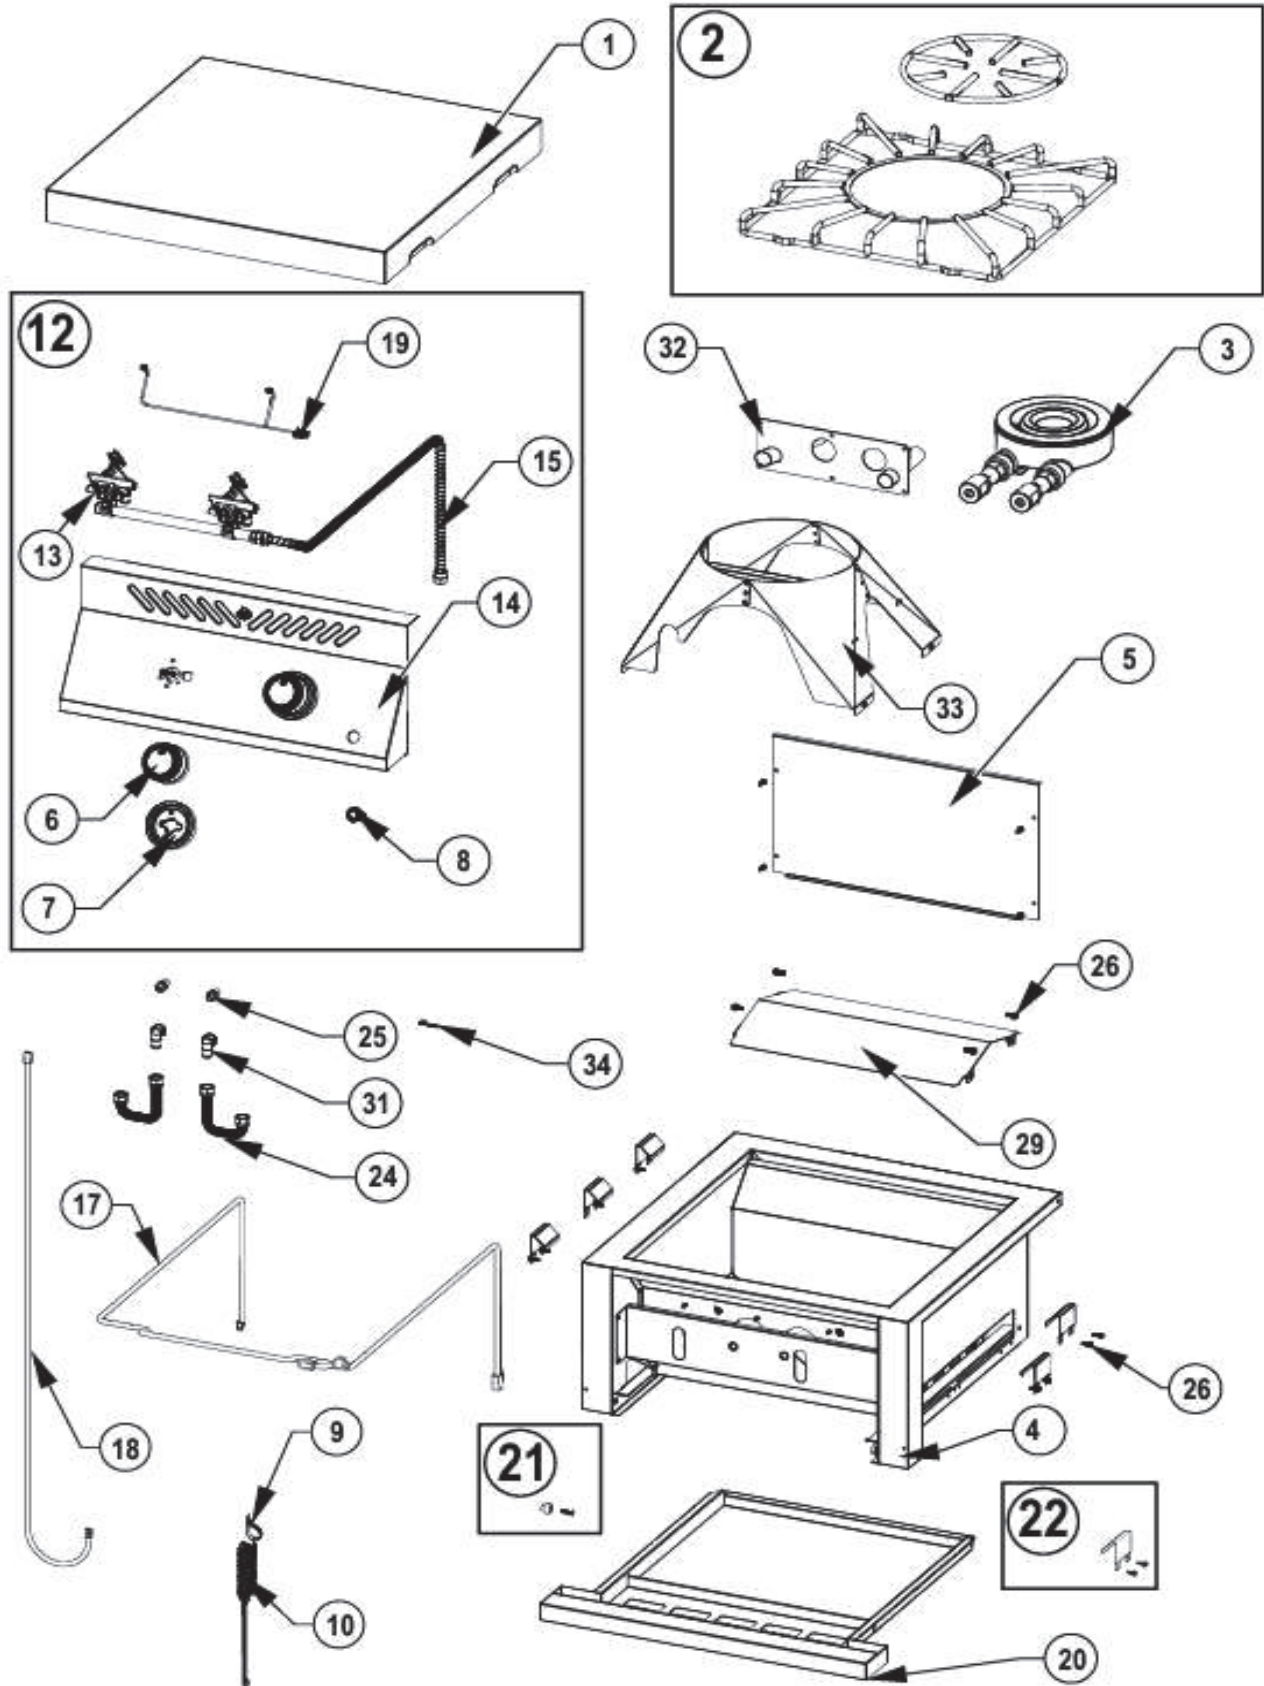

BIB18PB

BIB18IR

Item	Part #	Description	Price
1	N335-0137	LID, STN STL BIB18	€ 169,00
2	S83034	GRIDS, STN STL BIB18PB	€ 119,00
3	N100-0064	BURNER, CAST STN STL 60,000 BTU BIB18PB	€ 319,00
4	N010-1320	ASSY, BASE BIB18PB	€ 420,00
5	N035-0165	BASE, REAR PANEL BIB18	€ 31,50
6	N380-0035-CL	KNOB,CNTRL CLR C/W MAGNET LRG	€ 12,50
7	N010-1313	ASSY, LRG LED, SAFETY GLOW 12V BI SERIES	€ 21,00
8	N660-0005	**SWITCH, IGNTN 12V PRO500-1/665-1/825-1	€ 31,50
9	N640-0006	STRAP, TIE SELF-LOCKING 5.6MM X 150MM	**
10	N555-0097	* ROD, LIGHTING MATCH, FIXED	€ 5,50
12	N010-1481-SER	ASSEMBLY, CONT PANEL BIB18PB NAT	€ 249,00
	N010-1482-SER	ASSEMBLY, CONT PANEL BIB18PB LPG	€ 249,00
13	N010-1446	ASSY, MANIFOLD BIB18PB NAT CONVERTIBLE	**
	N010-1447	ASSY, MANIFOLD BIB18PB LPG CONVERTIBLE	€ 42,00
14	N475-0516	PANEL, CONTROL STN STL BIB18PB	€ 73,50
15	N720-0070	CONNECTOR, FLEX STN STL 1/2" X 30"	€ 31,50
16	N255-0069	FITTING, 7/16-20 TO M13X1 M-M ADAPTER	€ 3,00
17	N750-0095	WIRE, SWITCH HARNESS BIB18	€ 29,50
18	N750-0087	WIRE, PWR/CNTRL EXT BIB10/18 BIG32/38/44	€ 16,00
19	N750-0096	WIRE, LED HARNESS BIB18	€ 6,50
20	N010-1332	ASSY, DRIP PAN BIB18	€ 125,00
21	N370-1021-SER	KIT, BEARINGS QTY 2 BIB18, BIG32/38/44	€ 19,00
22	N080-0462-SER	BRACKET, HOSE CLAMP BIG32/38/44	€ 2,50
24	N720-0086	TUBE, 3/8 IN FLEX HOSE 6 IN BIB18PB	€ 6,50
25	N455-0117	ORIFICE, 2.05MM BIB18PB NAT	**
	N455-0118	ORIFICE, 2.4MM NAT BIB18PB	**
	N455-0119	ORIFICE, 1.4MM LPG BIB18PB	**
	N455-0120	ORIFICE, 1.75MM LPG BIB18PB	**
26	N570-0008	@SCREW, #8 X 1/2 HEX HD TEK STN	€ 2,00
29	N585-0161	SHIELD, HEAT BIB18PB	€ 21,00
31	W255-0004	@ * ELBOW 3/8 TUBE TO 1/8 FEMALE	€ 13,00
32	N010-1448	ASSY, IGNITOR TUBE WELDED BIB18PB	€ 17,00
33	N010-1333	ASSY, BURNER COLLAR BIB18PB	€ 149,00
34	N485-0012	* @ PIN, HAIRPIN COTTER, WHEEL MOUNT	€ 1,00
35	N010-0857	REG LPG STEP DOWN 50MBAR TO 24.5MBAR	€ 73,50