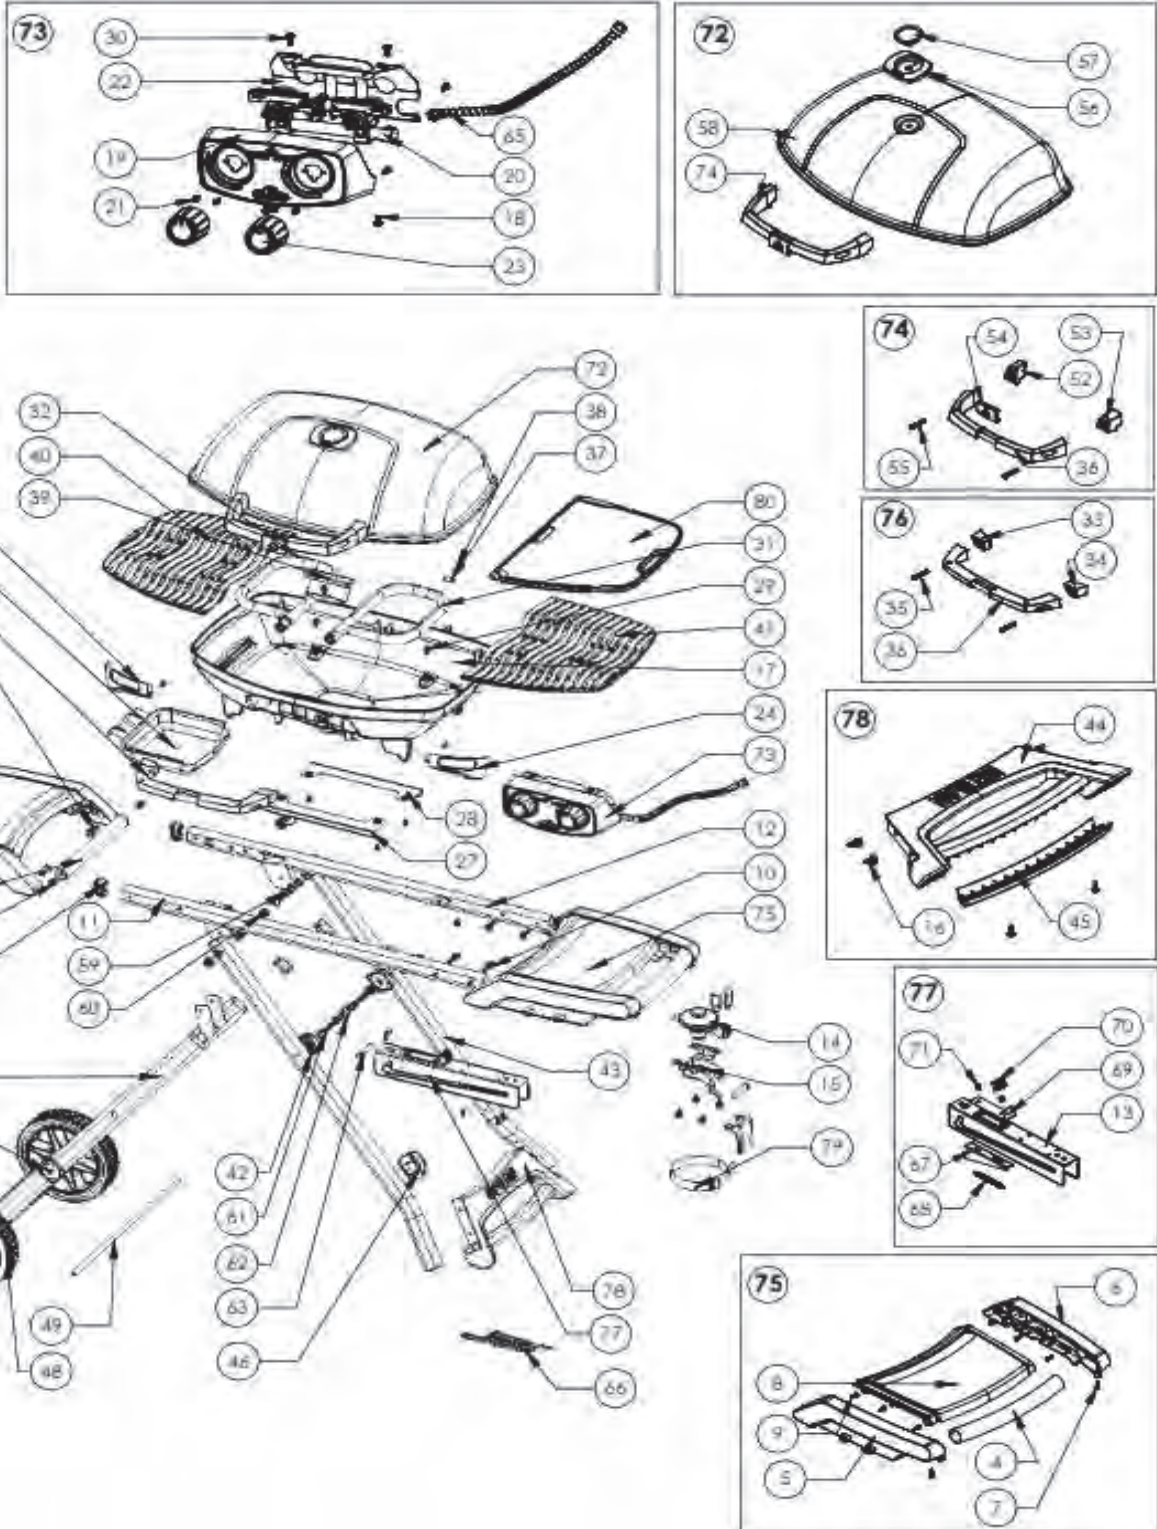

TQ285X-1

TQ285X-1

Item	Part #	Description	Price
1	N325-0085-SS1SG	handle cart	€ 7,50
2	N120-0023	cap nylon	€ 1,00
3	Z570-0036	screw 1/4-20 x 7/8"	**
4	N325-0086-SS1SG	handle cart shelf	€ 8,50
5	N120-0022	cap shelf	€ 10,50
6	N120-0021	cap shelf	€ 10,50
7	N570-0013	screw #8 x 5/8"	€ 1,00
8	N590-0237	shelf left / right	€ 12,50
9	N570-0076	screw #8 x 1/2"	€ 1,00
10	N570-0111	screw #14 x 1 1/4"	€ 1,00
11	N010-0804-SS1SG	cart front beam	€ 21,00
12	N010-0805-SS1SG	cart rear beam	€ 21,00
13	N525-0047-BK1SG	rail sliding track	€ 17,00
14	N530-0051	regulator	€ 37,00
15	N080-0349-BK1SG	bracket regulator mount	€ 5,50
16	N570-0086	screw #14 x 1/2"	€ 1,00
17	N135-0045-BK1HT	base	€ 115,00
18	N570-0104	screw 10-24 x 3/8"	€ 1,00
19	N475-0319	control panel	€ 14,50
20	N010-0773	manifold	€ 73,50
21	N570-0078	screw M4 x 8mm	€ 1,00
22	N585-0089-BK1HT	heat shield control panel	€ 19,00
23	N380-0042-BK	control knob	€ 11,50
24	N200-0109-BK1HT	cover right leg	€ 5,50
25	N200-0108-BK1HT	cover left leg	€ 5,50
26	N710-0079	drip pan	€ 17,00
27	N010-0821	bracket drip pan left	€ 26,50
28	N010-0822	bracket drip pan right	€ 26,50
29	N570-0073	screw 1/4-20 x 3/8"	€ 1,00
30	Z570-0033	screw 10-24 x 12mm	€ 1,00
31	N100-0047	burner right	€ 26,50
32	N100-0046	burner left	€ 26,50
33	N655-0158	support handle left	€ 5,50
34	N655-0159	support handle right	€ 5,50
35	Z570-0029	screw 10-24 x 35mm	€ 1,00
36	N325-0082	handle top/bottom	€ 8,50
37	N485-0020	clevis pin	€ 1,00
38	N485-0021	cotter pin	€ 1,00
39	N080-0302	cross light bracket	€ 8,50
40	N305-0087-BK2FL	cooking grid left	€ 37,00
41	N305-0088-BK2FL	cooking grid right	€ 37,00
42	N735-0018	washer leg pivot	€ 1,00
43	N720-0067-SS1SG	tube cart side	€ 14,50
44	N272-0001	foot scissor cart	€ 17,00
45	N325-0084	handle scissor cart foot	€ 2,00
46	N200-0107	dust cover regulator	€ 2,00
47	N010-0806-SS1SG	cart wheel side	€ 52,50
48	Z745-0001	wheel 8"	€ 12,50
49	N015-0009	axle	€ 7,50
50	N160-0026	clip tubing	€ 1,00
51	N450-0043	nut axle cap	€ 1,00
52	N655-0210-BK1HT	support lid handle left	€ 4,00
53	N655-0211-BK1HT	support lid handle right	€ 4,00

Pricing subject to change

Prices are recommended end-user prices

** Please contact service desk for pricing

250
Effective January 1st, 2023