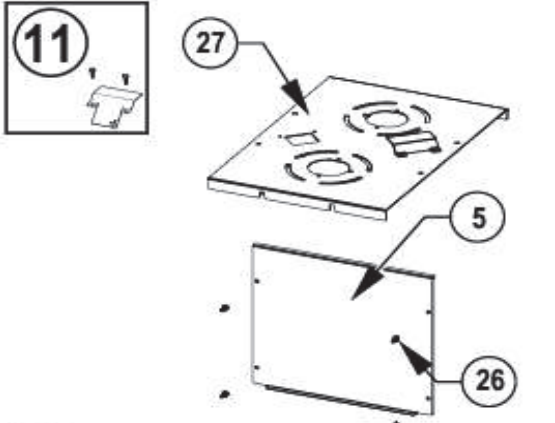

BI12RT

BI12RT

Item	Part #	Description	Price
1	N335-0145	LID, DUAL BURNER, BIB12	€ 125,00
2	S83037	GRID, STN STL BI12RT	€ 100,00
3	S81010	$ BURNER, BIB12/18RT NAT	€ 29,50
	S81011	$ BURNER, BIB12/18RT LPG	€ 29,50
4	N010-1449	ASSY, BASE BIB/BI12RT	€ 349,00
5	N035-0179	BASE, REAR PANEL BIB/BI12RT	€ 14,50
6	N380-0046	KNOB, CNTRL LRG W/ BRKT BI 500 SERIES	€ 7,50
7	N010-1097	BEZEL, KNOB LRG BI500 SERIES	€ 25,00
9	N640-0006	STRAP, TIE SELF-LOCKING 5.6MM X 150MM	**
10	N555-0097	* ROD, LIGHTING MATCH, FIXED	€ 5,50
11	N080-0451-SER	BRACKET, FLAME DEFLECTOR BIB18RT	€ 6,50
12	N010-1507-SER	ASSEMBLY, CONT PANEL BI12RT LPG	€ 229,00
	N010-1506-SER	ASSEMBLY, CONT PANEL BI12RT NAT	€ 229,00
13	N010-1451	ASSY, MANIFOLD, DUAL BURNER, BIB12RT, NAT	€ 38,00
	N010-1452	ASSY, MANIFOLD, DUAL RANGE, 12" LPG	€ 38,00
14	N475-0574	PANEL, CONTROL STN STL BI12RT	€ 63,00
15	N720-0070	CONNECTOR, FLEX STN STL 1/2" X 30"	€ 31,50
16	N255-0069	FITTING, 7/16-20 TO M13X1 M-M ADAPTER	€ 3,00
20	N010-1453	ASSY, DRIP PAN BIB/BI12RT	€ 115,00
22	N370-1021-SER	KIT, BEARINGS QTY 2 BIB18, BIG32/38/44	€ 19,00
23	N357-0028	IGNITER, EXT. JETFIRE BIB/BI12RT NAT	€ 12,50
	N357-0029	IGNITER, EXT. JETFIRE BIB/BI12RT LPG	€ 12,50
24	N720-0083	CONNECTOR, FLEX STN STL 1/4 IN X 10 IN	€ 8,50
25	N455-0108	ORIFICE, 1.7MM BIB18 NAT	€ 2,00
	N455-0107	ORIFICE, 1.2MM BIB18 LPG	€ 3,00
26	N570-0008	@SCREW, #8 X 1/2 HEX HD TEK STN	€ 2,00
27	N035-0182	BASE, BURNER PLATE, BIB/BI12RT	€ 27,50
30	N370-1065-SER	KIT, MANIFOLD W/ JETFIRE BIB12RT NAT	€ 73,50
	N370-1066-SER	KIT, MANIFOLD W/ JETFIRE BIB12RT LPG	€ 73,50
31	N720-0060	NGZ CONNECTOR,FLEX MANIFOLD 1/4X14"(285)	€ 8,50
32	N010-0857	REG LPG STEP DOWN 50MBAR TO 24.5MBAR	€ 73,50