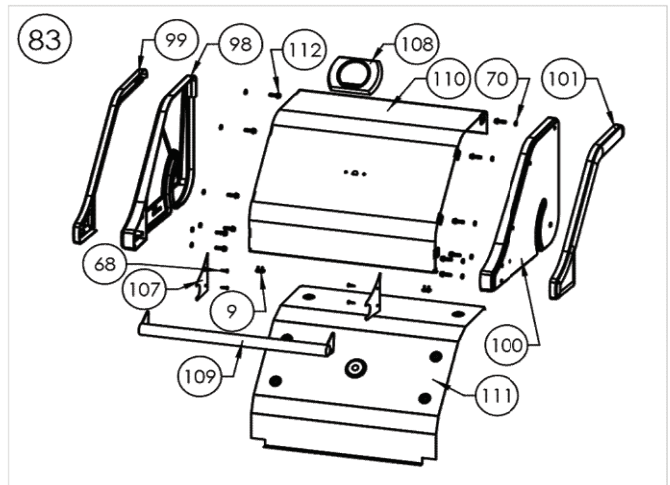

BIPRO825RBI-2

BIPRO825RBI-2

Item	Part #	Description	Price
1	N010-0814	base	€ 799,00
2	N570-0038	1/4-20 x 1/2" screw	€ 1,00
3	N100-0048	main burner	**
4	N100-0049	smoker burner	€ 21,00
5	N080-0320	cross light bracket	€ 17,00
6	N080-0321	cross light bracket small	€ 12,50
7	N370-0822	sear plate mount	€ 8,50
8	N200-0106	smoker burner cover	€ 52,50
9	N510-0013	black silicone lid bumper	€ 2,00
10	N080-0339	burner grease shield	€ 12,50
11	N080-0340	burner grease shield small	€ 9,50
12	N450-0025	1/4" - 20 nut	€ 1,00
13	N080-0315	bracket rear burner orifice	€ 7,50
14	N455-0055	rear burner orifice	€ 5,50
15	N255-0058	90 degree elbow fitting	€ 12,50
16	N080-0311	bracket igniter smoker burner	€ 17,00
17	N720-0056	smoker burner flex	€ 26,50
18	N455-0016	smoker burner orifice	€ 5,50
19	N240-0033	smoker burner igniter	€ 4,00
20	N655-0183	base stiffener	€ 5,50
21	N570-0042	screw, 10-24 x 3/8"	€ 1,00
22	N570-0008	#8 x 1/2" screw	€ 2,00
23	N475-0329	control panel	€ 209,00
24	N570-0078	screw M4 x 8mm	€ 1,00
25	N010-0794	manifold	€ 199,00
26	N720-0070	manifold flex connector	€ 31,50
27	N010-0857	step down regulator	€ 73,50
28	N120-0024	end cap left	€ 42,00
29	N120-0025	end cap right	€ 42,00
30	N660-0006	switch lights	€ 31,50
31	N660-0005	switch ignition	€ 31,50
32	N585-0098	switch heat shield	€ 3,00
33	N120-0028	sealing cap nut	€ 3,00
34	N010-0913	control panel wire harness	€ 63,00
35	N010-0939	control knob bezel large	€ 26,50
36	N010-0940	control knob bezel small	€ 17,00
37	N010-0941	control knob bezel small	€ 26,50
38	N380-0035-CL	burner control knob large	€ 12,50
39	N380-0034-CL	burner control knob small	€ 12,50
40	N585-0101	smoker shield	€ 4,00
41	N750-0040	rear burner ignition wire	€ 10,50
42	N570-0022	8-32 x 3/8" screw	€ 1,00
43	N720-0053	rear burner supply tube	€ 19,00
44	N350-0069	rear burner housing (infrared)	€ 31,50
45	N100-0045	rear burner	€ 26,50
46	N450-0006	1/4" - 20 nut	€ 1,00
47	N240-0034	rear burner electrode	€ 5,50
48	N305-0082	sear plate	€ 12,50
49	N305-0085	cooking grids large	€ 125,00
50	N305-0092	cooking grids small	€ 84,00
51	N010-0800-SER	smoker tube	€ 63,00
52	N135-0015G	left side hood casting	€ 42,00
53	N135-0016G	right side hood casting	€ 42,00