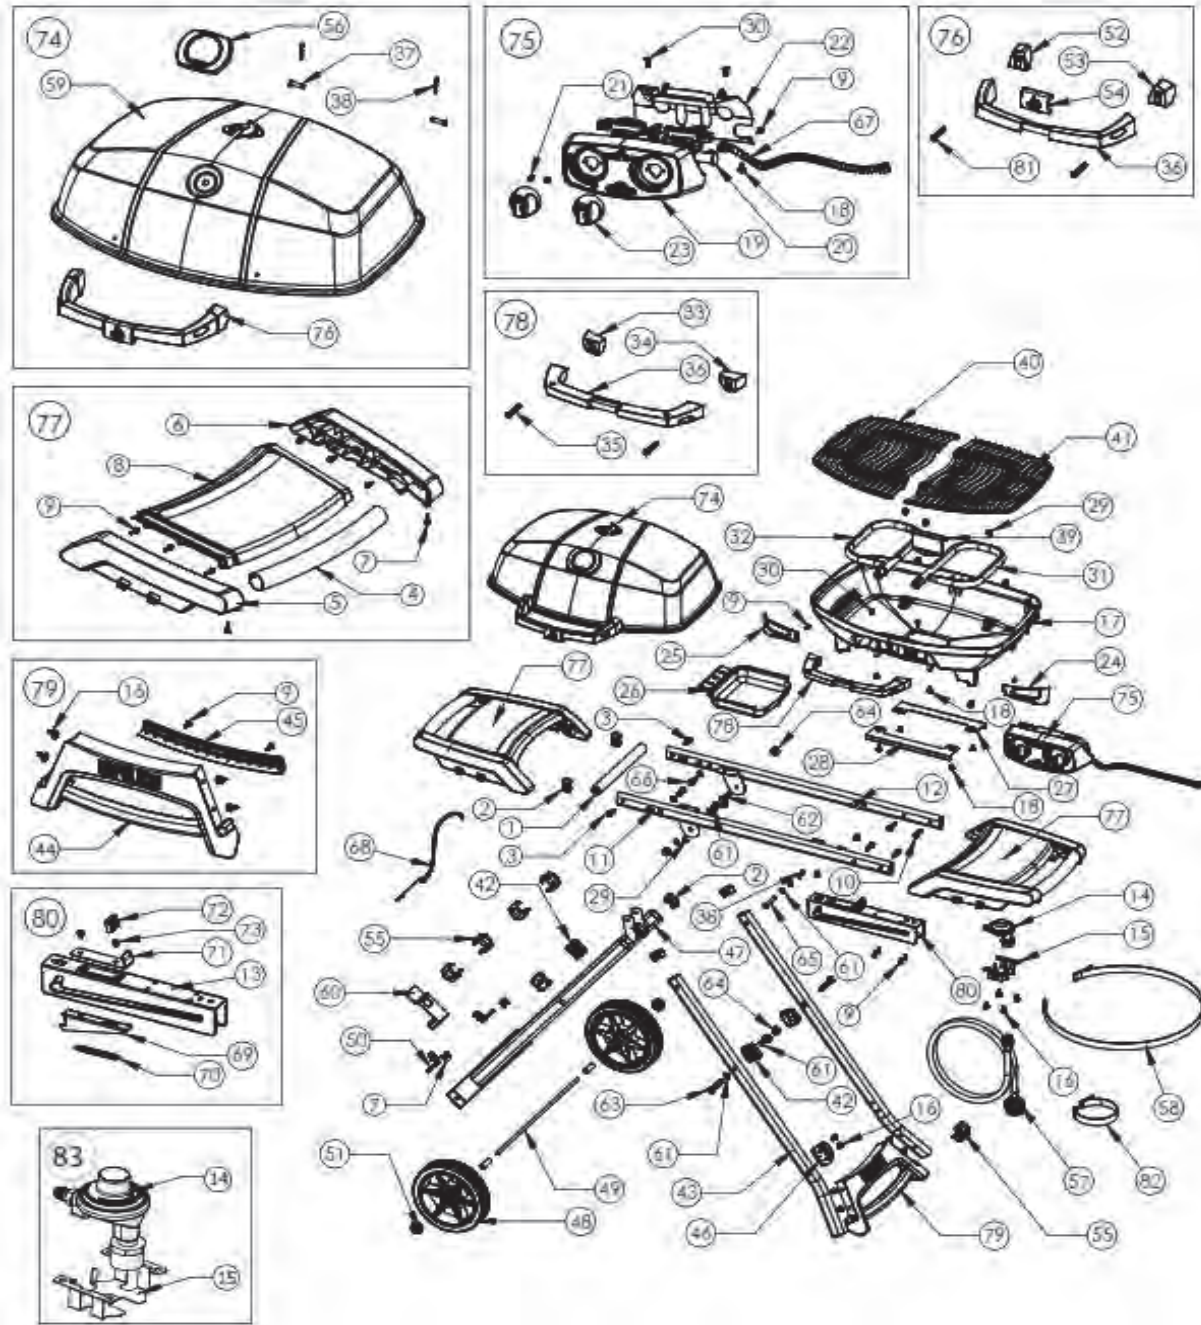

PRO285X

PRO285X

Item	Part #	Description	Price
1	N325-0085-SS1SG	handle cart	€ 7,50
2	N120-0023	cap nylon	€ 1,00
3	Z570-0036	screw 1/4-20 x 7/8"	**
4	N325-0086-SS1SG	handle cart shelf	€ 8,50
5	N120-0022	cap shelf (left)	€ 10,50
6	N120-0021	cap shelf (right)	€ 10,50
7	N570-0013	screw #8 x 5/8"	€ 1,00
8	N590-0237	shelf left / right	€ 12,50
9	N570-0076	screw #8 x 1/2"	€ 1,00
10	N570-0111	screw #14 x 1 1/4"	€ 1,00
11	N010-0804-SS1SG	cart front beam	€ 21,00
	N160-0017	clip rear burner tube	€ 2,00
12	N010-0805-SS1SG	cart rear beam	€ 21,00
13	N525-0047-BK1SG	rail sliding track	€ 17,00
16	N570-0086	screw #14 x 1/2"	€ 1,00
17	N135-0045-BK1HT	base	€ 115,00
18	N570-0104	screw 10-24 x 3/8"	€ 1,00
19	N475-0319	control panel	€ 14,50
20	N010-0773	manifold	€ 73,50
21	N570-0078	screw M4 x 8mm	€ 1,00
22	N585-0089-BK1HT	heat shield control panel	€ 19,00
23	N380-0020-RD	control knob	€ 7,50
24	N200-0109-BK1HT	cover right leg	€ 5,50
25	N200-0108-BK1HT	cover left leg	€ 5,50
26	N710-0079	drip pan	€ 17,00
27	N010-0821	bracket drip pan left	€ 26,50
28	N010-0822	bracket drip pan right	€ 26,50
29	N570-0073	screw 1/4-20 x 3/8"	€ 1,00
30	Z570-0033	screw 10-24 x 12mm	€ 1,00
31	N100-0047	burner right	€ 26,50
32	N100-0046	burner left	€ 26,50
33	N655-0158	support handle left	€ 5,50
34	N655-0159	support handle right	€ 5,50
35	Z570-0029	screw 10-24 x 35mm	€ 1,00
36	N325-0082	handle top/bottom	€ 8,50
37	N485-0023	clevis pin 8mm x 50mm	€ 1,00
38	N485-0021	cotter pin	€ 1,00
39	N080-0302	cross light bracket	€ 8,50
40	N305-0087-BK2FL	cooking grid left	€ 37,00
41	N305-0088-BK2FL	cooking grid right	€ 37,00
42	N735-0018	washer leg pivot	€ 1,00
43	N720-0067-SS1SG	tube cart side	€ 14,50
44	N272-0001	foot scissor cart	€ 17,00
45	N325-0084-SER	handle scissor cart foot	€ 8,00
46	N200-0107	dust cover regulator	€ 2,00
47	N010-0806-SS1SG	cart wheel side	€ 52,50
48	Z745-0001	wheel 8"	€ 12,50
49	N015-0009	axle	€ 7,50
50	N160-0026	clip tubing	€ 1,00
51	N450-0043	nut axle cap	€ 1,00
52	N655-0200	support handle left	€ 6,50