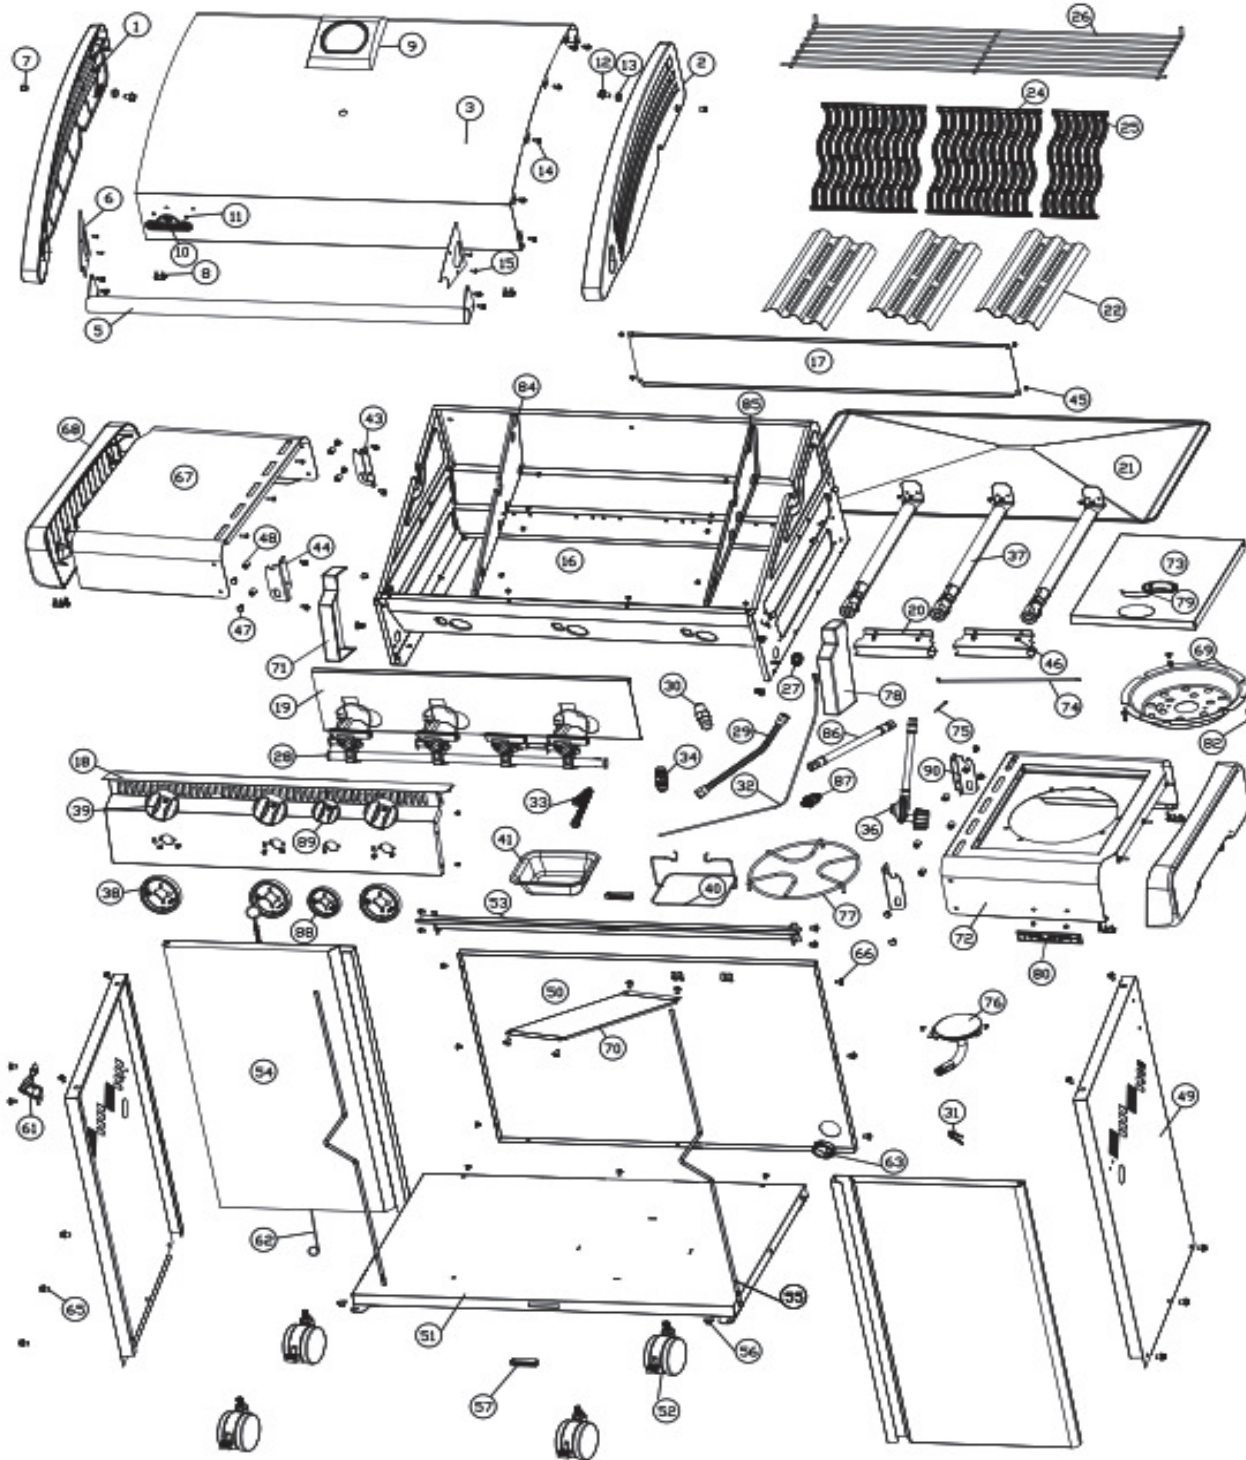

T410SB

T410SB

Item	Part #	Description	Price
1	Z135-0001	lid side casting left	€ 52,50
2	Z135-0002	lid side casting right	€ 52,50
3	Z335-0002K	lid insert- black	€ 73,50
5	Z010-0003-SER	lid handle assembly	€ 42,00
6	Z080-0001-GY1SG	end cover	**
7	Z580-0001	lid pivot screw	€ 1,50
8	N510-0013	black silicone lid bumper	€ 2,00
9	N685-0006	temperature gauge	€ 26,50
10	N385-0129	NAPOLEON logo	**
11	W450-0005	nut,spring 3/16 stud size (logo)	**
12	N570-0038	nut, 1/4-20	€ 1,00
13	N735-0003	washer, lock 1/4 stn stl	€ 1,00
14	N570-0091	screw,1/4-20 x 1/2" sharp hx wsh	€ 1,00
15	N570-0078	screw, M4 x 8mm pan hd phil zinc	€ 1,00
16	Z010-0024	base assembly	**
17	Z035-0008	base back cover	€ 14,50
18	Z475-0012SB	control panel	**
19	Z585-0004	base heat shield	€ 19,00
20	Z080-0014-M01	cross light bracket	€ 12,50
21	Z710-0002-M05	drip pan	€ 65,00
22	Z305-0009	sear plate	€ 26,50
24	Z305-0003K	cooking grid	€ 42,00
25	Z305-0005K	cooking grid small	€ 26,50
26	Z305-0006	warming rack	€ 26,50
27	N105-0001	bushing plastic 0.875" hole	€ 1,00
28	Z010-0021SBP-37	manifold assembly 37mbar	€ 84,00
	Z010-0021SBP-50	manifold assembly 50mbar	€ 95,00
29	Z720-0003	side burner supply tube	**
30	Z455-0001-30	side burner orifice 30mbar	€ 3,50
	Z455-0001-37	side burner orifice 37mbar	€ 4,00
	Z455-0001-50	side burner orifice 50mbar	€ 4,00
31	N160-0023	side burner supply clip	€ 1,00
32	N750-0016	wire, 28" i.r. burner/sbrn lead	€ 4,00
33	N720-0044	manifold flex connector	€ 14,50
34	N255-0027	fitting 3/8 flare to 1/2" pipe	€ 5,50
	N255-0014	adaptor fitting- de- nl	€ 5,50
36	N530-0032	regulator-0.9m hose-de	€ 25,00
	N530-0033	regulator-0.9m hose-nl	€ 25,00
	N530-0034	regulator-0.9m hose-sp/fin	€ 25,00
	N530-0035	regulator-0.9m hose-swe	€ 25,00
	N530-0036	regulator-0.9m hose-it/gr	€ 25,00
	N530-0037	regulator-0.9m hose-uk	€ 25,00
	N530-0038	regulator-0.9m hose-fr	€ 25,00
	N530-0043	regulator-0.9m hose-rus	€ 25,00
	N530-0044	regulator-0.9m hose-pol	€ 25,00
	N530-0046	regulator-0.9m hose-cz/cro/slo	€ 25,00
37	Z100-0003-50	main burner all triumph	€ 17,00
38	N051-0011	control knob bezel large	€ 3,00
39	N380-0021-BL	control knob- large	€ 8,50