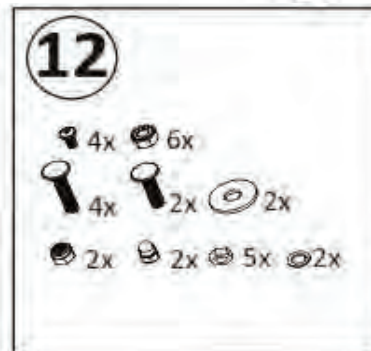

NK18K-LEG

NK18K-LEG-2

Item	Part #	Description	Price
1	N010-1177-SER	handle	€ 21,00
2	N010-1178-SER	lid	€ 65,00
3	N685-0026	temperature gauge	€ 14,50
4	N305-0104	cooking grid	€ 46,00
	S83019	cast iron cooking grid kit (accessory)	€ 86,95
5	N305-0105	charcoal grate	€ 12,50
6	N010-1179-SER	base	€ 95,00
7	Z475-0001	wheel	**
8	N590-0316	wire bottom shelf	€ 11,50
9	N370-0914-SER	leg kit	€ 46,00
10	N010-1180-SER	air vent control	€ 14,50
11	N010-1181-SER	ash bucket	€ 31,50
12	N370-0915-SER	hardware kit	€ 9,50