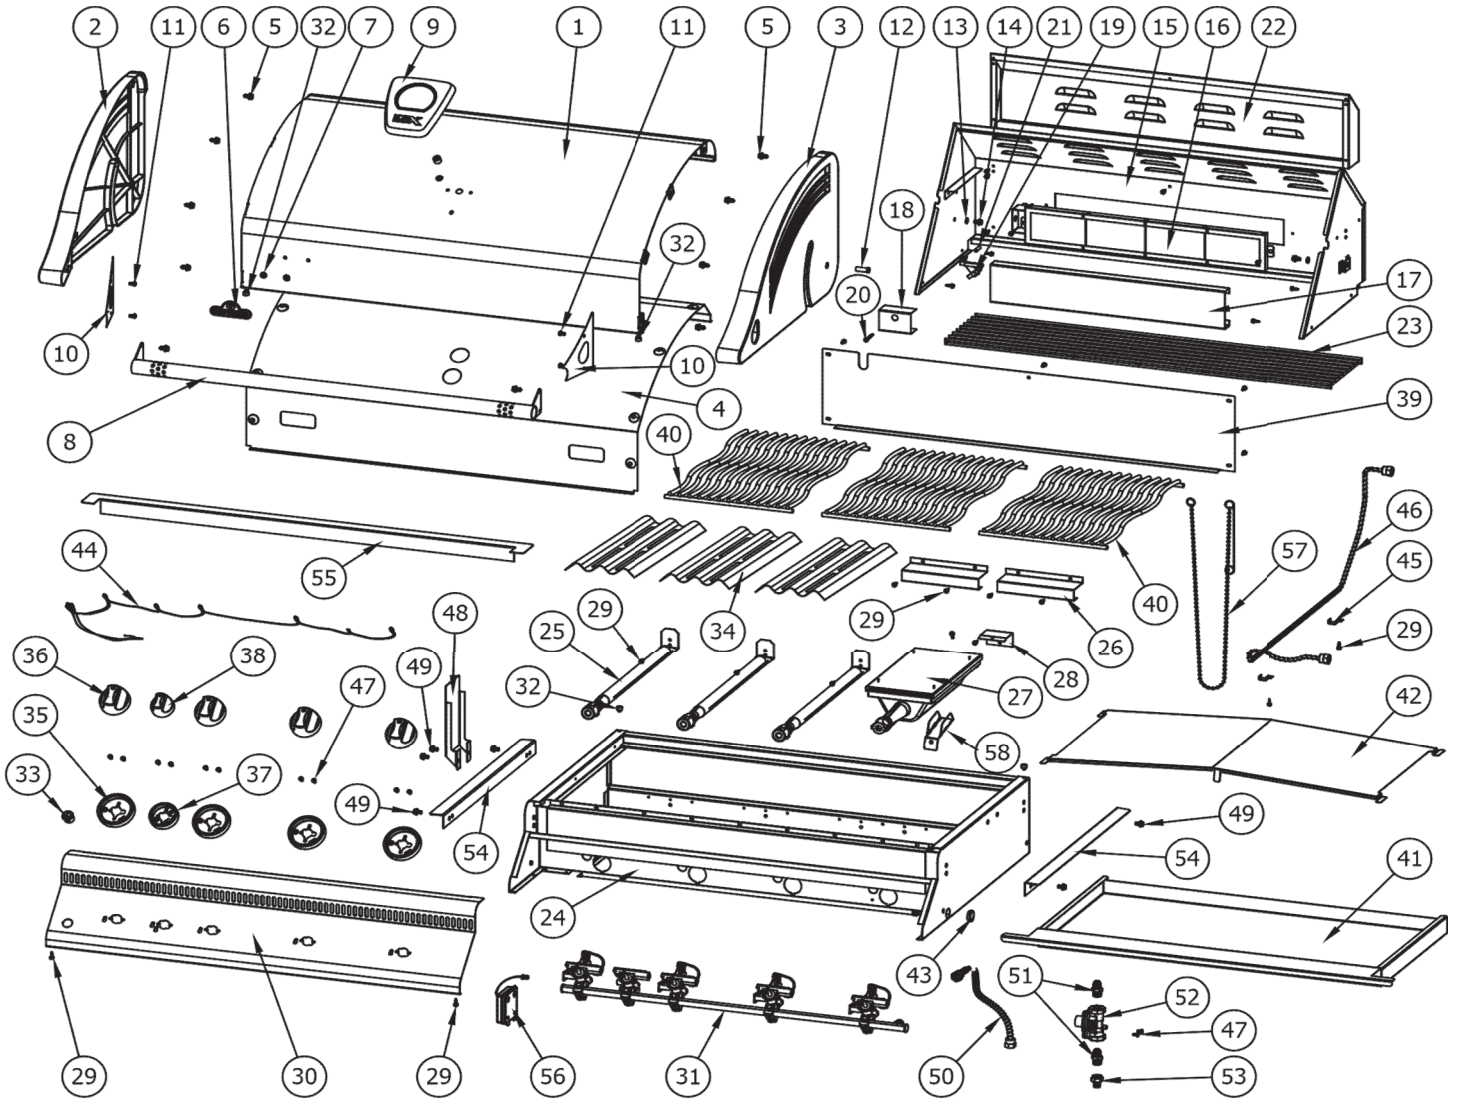

BILEX605RBI

BILEX605RBI

Item	Part #	Description	Price
1	N335-0044L	stainless steel lid insert	**
2	N135-0042-GY1HT	left side lid casting	€ 73,50
3	N135-0043-GY1HT	right side lid casting	€ 73,50
4	N585-0081	heat shield lid	€ 52,50
5	N570-0091	1/4-20 x 1/2" screw	€ 1,00
6	N385-0129-SER	NAPOLEON logo	€ 10,50
7	W450-0005	logo spring clips	**
8	N010-0739	lid handle	€ 42,00
9	N685-0013-SER	temperature gauge	€ 21,00
10	N080-0287-GY1HT	lid casting cover	€ 2,00
11	N570-0042	10-24 x 3/8" screw	€ 1,00
12	N570-0015	lid pivot screw	€ 2,00
13	N735-0003	1/4" lockwasher	€ 1,00
14	N570-0073	1/4-20 x 3/8" screw	€ 1,00
15	N010-0592	hood assembly	€ 149,00
16	N010-0527P-30	infrared rear burner	€ 99,00
17	N565-0007	infrared burner screen	€ 14,50
18	N080-0206-M05	rear burner electrode cover	€ 5,50
19	N240-0024P	rear burner electrode c/w pilot	€ 19,00
20	Z570-0002	rear burner electrode cover screw	€ 1,00
21	N615-0011	rear burner electrode cover spacer	€ 1,00
22	N200-0080-M06	infrared rear burner cover	€ 73,50
23	N520-0024	warming rack	€ 42,00
24	N010-0598	base	**
25	N100-0036	main burner	€ 17,00
26	N080-0208	main burner cross light bracket	€ 12,50
27	N010-0499	infra red main burner	€ 179,00
28	N080-0207	support bracket infrared burner	€ 4,00
29	N570-0008	#8 x 1/2" screw	€ 2,00
30	N475-0317-GB-DE	control panel	€ 95,00
31	N010-0544-30	manifold assembly	€ 115,00
32	Z510-0003	black silicone lid bumper	€ 1,00
33	N660-0002	switch light	€ 3,00
34	N305-0057-M01	sear plate	€ 31,50
35	N051-0006	control knob bezel large	**
36	N380-0021-CL	burner control knob large	€ 8,50
37	N051-0012	control knob bezel small	€ 4,00
38	N380-0020-CL	burner control knob small	€ 7,50
39	N200-0079-GY1SG	back cover	€ 21,00
40	N305-0058	cooking grid - stainless rod large	€ 99,00
	N305-0090	cooking grid - stainless rod small	€ 73,50
41	N010-1208	drip pan	€ 139,00
42	N585-0045	heat shield	€ 63,00
43	N105-0001	bushing 7/8"	€ 1,00
44	N750-0021B	wiring harness LED	€ 12,50
45	N160-0017	clip rear burner tube	€ 2,00
46	N720-0053	rear burner supply tube	€ 19,00
47	N570-0078	M4 x 8 mm screw	€ 1,00
48	N475-0301-M06	rotisserie mount	€ 12,50
49	N570-0073	1/4-20 x 3/8" screw	€ 1,00
50	N720-0044	manifold flex connector	€ 14,50
51	W445-0021	union fitting 3/8" - 3/8"	€ 5,50
52	N530-0021-SER	regulator step down	€ 99,00

Pricing subject to change

Prices are recommended end-user prices

** Please contact service desk for pricing

336
Effective January 1st, 2023