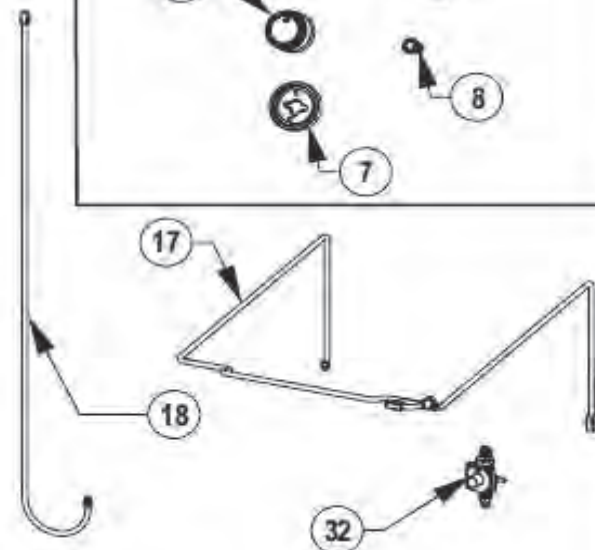

BIB12RT

BIB12RT

Item	Part #	Description	Price
1	N335-0145	LID, DUAL BURNER, BIB12	€ 125,00
2	S83035	GRID, STN STL BIB12RT	€ 115,00
3	S81010	BURNER, BIB12/18RT NAT	€ 29,50
	S81011	BURNER, BIB12/18RT LPG	€ 29,50
4	N010-1449	ASSY, BASE BIB/BI12RT	€ 349,00
5	N035-0179	BASE, REAR PANEL BIB/BI12RT	€ 14,50
6	N380-0035-CL	KNOB,CNTRL CLR C/W MAGNET LRG	€ 12,50
7	N010-1313	ASSY, LRG LED, SAFETY GLOW 12V BI SERIES	€ 21,00
8	N660-0005	SWITCH, IGNTN 12V	€ 31,50
9	N640-0006	STRAP, TIE SELF-LOCKING 5.6MM X 150MM	**
10	N555-0097	ROD, LIGHTING MATCH, FIXED	€ 5,50
11	N080-0451-SER	BRACKET, FLAME DEFLECTOR BIB18RT	€ 6,50
12	N010-1483-SER	ASSEMBLY, CONT PANEL BIB12RT NAT	€ 229,00
	N010-1484-SER	ASSEMBLY, CONT PANEL BIB12RT LPG	€ 229,00
13	N010-1451	ASSY, MANIFOLD, DUAL BURNER, BIB12RT, NAT	€ 38,00
	N010-1452	ASSY, MANIFOLD, DUAL RANGE, 12" LPG	€ 38,00
14	N475-0573	PANEL, CONTROL, DUAL BURNER STN STL BIB12	€ 63,00
15	N720-0070	CONNECTOR, FLEX STN STL 1/2" X 30"	€ 31,50
16	N255-0069	FITTING, 7/16-20 TO M13X1 M-M ADAPTER	€ 3,00
17	N750-0104	WIRE, MAIN POWER BIB12RT	€ 31,50
18	N750-0087	WIRE, PWR/CNTRL EXT BIB10/18 BIG32/38/44	€ 16,00
19	N750-0105	WIRE, LED HARNESS BIB12RT	€ 6,50
20	N010-1453	ASSY, DRIP PAN BIB/BI12RT	€ 115,00
21	N370-1021-SER	KIT, BEARINGS QTY 2	€ 19,00
22	N080-0462-SER	BRACKET, HOSE CLAMP BIG32/38/44	€ 2,50
23	N357-0028	IGNITER, EXT. JETFIRE BIB/BI12RT NAT	€ 12,50
	N357-0029	IGNITER, EXT. JETFIRE BIB/BI12RT LPG	€ 12,50
24	N720-0083	CONNECTOR, FLEX STN STL 1/4 IN X 10 IN	€ 8,50
25	N455-0108	ORIFICE, 1.7MM BIB18 NAT	€ 2,00
	N455-0107	ORIFICE, 1.2MM BIB18 LPG	€ 3,00
26	N570-0008	SCREW, #8 X 1/2 HEX HD TEK STN	€ 2,00
27	N035-0182	BASE, BURNER PLATE, BIB/BI12RT	€ 27,50
30	N370-1065-SER	KIT, MANIFOLD W/ JETFIRE BIB12RT NAT	€ 73,50
	N370-1066-SER	KIT, MANIFOLD W/ JETFIRE BIB12RT LPG	€ 73,50
31	N720-0060	NGZ CONNECTOR,FLEX MANIFOLD 1/4X14"	€ 8,50
32	N010-0857	REG LPG STEP DOWN 50MBAR TO 24.5MBAR	€ 73,50