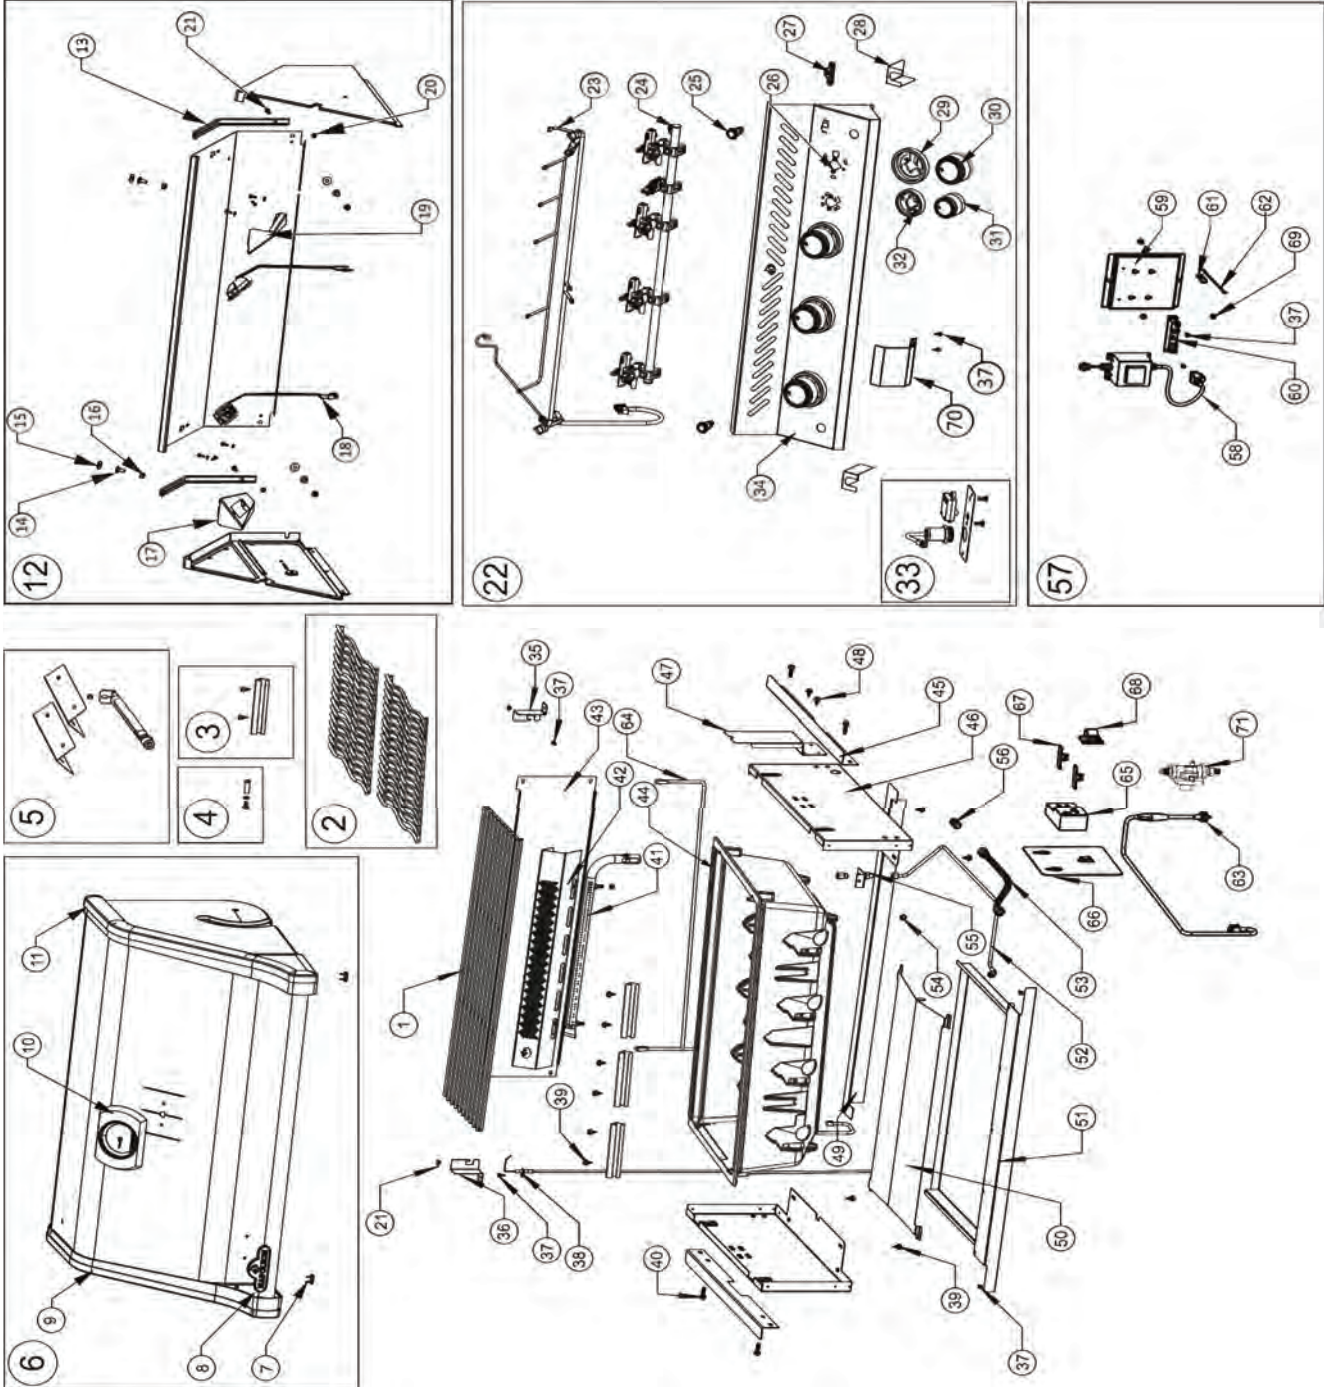

BIPRO500RB-3

BIPRO500RB-3

Item	Part #	Description	Price
1	N520-0038	warming rack	€ 84,00
2	S83014	cooking grids - wave stainless rod	€ 229,00
3	S87011	cross light bracket kit	€ 14,50
4	N010-1092-SER	lid pivot hardware kit	€ 4,00
5	S87001	burner & sear plate kit	€ 51,50
6	N010-0811-SS	lid assembly - stainless steel	€ 549,00
	N010-0747-BK	lid assembly - black	€ 549,00
7	N510-0013	black silicone lid bumper 60A	€ 2,00
8	N385-0308-SER	NAPOLEON logo	€ 9,50
9	N715-0091	trim left side lid casting	€ 73,50
10	S91005	temperature gauge	€ 31,50
11	N715-0092	trim right side lid casting	€ 73,50
12	N010-0933	hood assembly	€ 309,00
13	N200-0110	light wire cover	€ 31,50
14	N570-0012	1/4"-20 X 5/8 carriage bolt	€ 1,00
15	W735-0011	3/4" washer	€ 1,50
16	N450-0006	1/4" - 20 nut	€ 1,00
17	N350-0072	housing left light	€ 10,50
18	N402-0017	light	€ 26,50
	W387-0006	replacement bulb	€ 10,50
19	N350-0073	housing right light	€ 10,50
20	N450-0009	10-24 nut	€ 0,50
21	N570-0112	10-24 x 5/8" screw	€ 1,00
22	N010-1171-SER	control panel	€ 599,00
	N010-1172-SER	control panel	€ 599,00
23	N010-1137	control panel wire harness	€ 89,00
24	N010-0712	manifold assembly	€ 115,00
	N010-0713	manifold assembly	€ 99,00
25	N660-0009	switch	€ 29,50
26	N570-0078	M4 x 8mm screw	€ 1,00
27	N385-0348	logo	€ 3,00
28	N585-0098	switch heat shield	€ 3,00
29	N010-1097	large control knob bezel	€ 25,00
30	N380-0035-CL	burner control knob large	€ 12,50
31	N380-0034-CL	burner control knob small	€ 12,50
32	N010-1098	small control knob bezel	€ 23,00
33	N010-1211	logo light bracket assembly	€ 44,00
34	N475-0489	control panel	€ 99,00
35	N080-0292	lid stop bracket right	€ 5,50
36	N080-0291	lid stop bracket left	€ 5,50
37	N570-0008	#8 x 1/2" screw	€ 2,00
38	N240-0001	rear burner electrode	€ 14,50
39	N570-0122	1/4-20 x 3/8" screw	€ 1,00
40	N570-0087	1/4-20 x 7/8" screw	€ 1,00
41	N100-0045-SER	rear burner	€ 14,50
42	N350-0069	rear burner housing	€ 31,50
43	N200-0120-GY1SG	back cover	€ 37,00
44	N010-1090-SER	base casting	€ 299,00
45	N080-0213	bracket unit mount	€ 19,00
46	N080-0282-GY1HT	bracket, unit mounting	€ 35,00
47	N475-0016	rotisserie mount	€ 10,50
48	N570-0086	#14 x 1/2" screw	€ 1,00
49	N715-0094	rear trim	€ 27,50