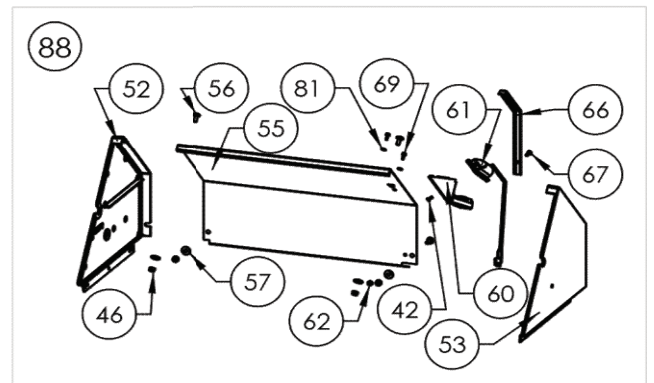

BIPRO825RBI-2

BIPRO825RBI-2

Item	Part #	Description	Price
1	N010-0814	base	€ 799,00
2	N570-0038	1/4-20 x 1/2" screw	€ 1,00
3	N100-0048	main burner	**
4	N100-0049	smoker burner	€ 21,00
5	N080-0320	cross light bracket	€ 17,00
6	N080-0321	cross light bracket small	€ 12,50
7	N370-0822	sear plate mount	€ 8,50
8	N200-0106	smoker burner cover	€ 52,50
9	N510-0013	black silicone lid bumper	€ 2,00
10	N080-0339	burner grease shield	€ 12,50
11	N080-0340	burner grease shield small	€ 9,50
12	N450-0025	1/4" - 20 nut	€ 1,00
13	N080-0315	bracket rear burner orifice	€ 7,50
14	N455-0055	rear burner orifice	€ 5,50
15	N255-0058	90 degree elbow fitting	€ 12,50
16	N080-0311	bracket igniter smoker burner	€ 17,00
17	N720-0056	smoker burner flex	€ 26,50
18	N455-0016	smoker burner orifice	€ 5,50
19	N240-0033	smoker burner igniter	€ 4,00
20	N655-0183	base stiffener	€ 5,50
21	N570-0042	screw, 10-24 x 3/8"	€ 1,00
22	N570-0008	#8 x 1/2" screw	€ 2,00
23	N475-0329	control panel	€ 209,00
24	N570-0078	screw M4 x 8mm	€ 1,00
25	N010-0794	manifold	€ 199,00
26	N720-0070	manifold flex connector	€ 31,50
27	N010-0857	step down regulator	€ 73,50
28	N120-0024	end cap left	€ 42,00
29	N120-0025	end cap right	€ 42,00
30	N660-0006	switch lights	€ 31,50
31	N660-0005	switch ignition	€ 31,50
32	N585-0098	switch heat shield	€ 3,00
33	N120-0028	sealing cap nut	€ 3,00
34	N010-0913	control panel wire harness	€ 63,00
35	N010-0939	control knob bezel large	€ 26,50
36	N010-0940	control knob bezel small	€ 17,00
37	N010-0941	control knob bezel small	€ 26,50
38	N380-0035-CL	burner control knob large	€ 12,50
39	N380-0034-CL	burner control knob small	€ 12,50
40	N585-0101	smoker shield	€ 4,00
41	N750-0040	rear burner ignition wire	€ 10,50
42	N570-0022	8-32 x 3/8" screw	€ 1,00
43	N720-0053	rear burner supply tube	€ 19,00
44	N350-0069	rear burner housing (infrared)	€ 31,50
45	N100-0045	rear burner	€ 26,50
46	N450-0006	1/4" - 20 nut	€ 1,00
47	N240-0034	rear burner electrode	€ 5,50
48	N305-0082	sear plate	€ 12,50
49	N305-0085	cooking grids large	€ 125,00
50	N305-0092	cooking grids small	€ 84,00
51	N010-0800-SER	smoker tube	€ 63,00
52	N135-0015G	left side hood casting	€ 42,00
53	N135-0016G	right side hood casting	€ 42,00