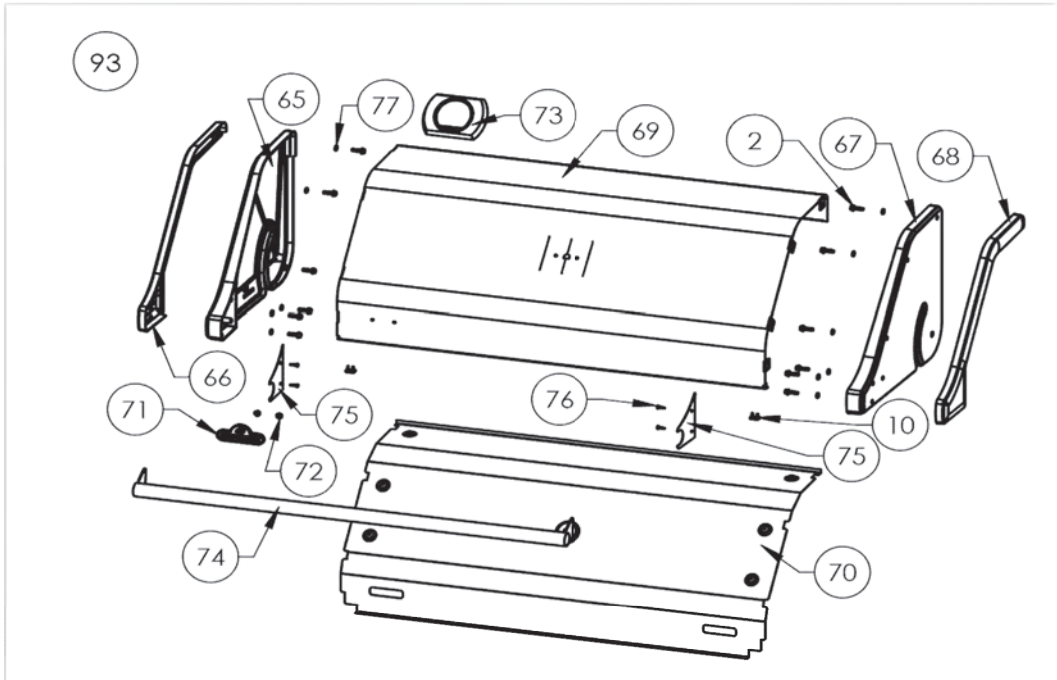

BIPRO665RB-2

BIPRO665RB-2

Item	Part #	Description	Price
1	N010-0791	base	**
2	N570-0087	1/4-20 x 7/8" screw	€ 1,00
3	N570-0038	1/4-20 x 1/2" screw	€ 1,00
4	N100-0048	main burner	**
5	N100-0049	smoker burner	€ 21,00
6	N080-0320	cross light bracket large	€ 17,00
7	N080-0321	cross light bracket small	€ 12,50
8	N080-0405	sear plate mount	€ 8,50
9	N200-0106	smoker burner cover	€ 52,50
10	N510-0013	black silicone lid bumper	€ 2,00
11	N080-0329	burner grease shield	€ 12,50
12	N450-0025	1/4" - 20 nut	€ 1,00
13	N080-0315	bracket rear burner orifice	€ 7,50
14	N455-0055	rear burner orifice 1,25 mm	€ 5,50
	W456-0050	rear burner orifice #50	€ 10,50
15	N255-0058	90 degree elbow fitting	€ 12,50
16	N080-0311	bracket igniter smoker burner	€ 17,00
17	N720-0056	smoker burner flex	€ 26,50
18	N455-0016	smoker burner orifice propane	€ 5,50
	N455-0002	smoker burner orifice #56	€ 5,50
19	N240-0033	smoker burner igniter	€ 4,00
20	N655-0183	base stiffener	€ 5,50
21	N570-0042	screw, 10-24 x 3/8"	€ 1,00
22	N570-0008	#8 x 1/2" screw	€ 2,00
23	N475-0330	control panel	€ 115,00
24	N570-0078	screw M4 x 8mm	€ 1,00
25	N010-0796	manifold propane	€ 149,00
	N010-0797	manifold natural gas	€ 149,00
26	N720-0070	manifold flex connector	€ 31,50
27	N010-0857	step down regulator	€ 73,50
28	N120-0024	end cap left	€ 42,00
29	N120-0025	end cap right	€ 42,00
30	N660-0006	switch lights	€ 31,50
31	N660-0005	switch ignition	€ 31,50
32	N585-0098	switch heat shield	€ 3,00
33	N010-0912	control panel wire harness	€ 63,00
34	N010-0939	control knob bezel large	€ 26,50
35	N010-0940	control knob bezel small	€ 17,00
36	N380-0035-CL	burner control knob large	€ 12,50
37	N380-0034-CL	burner control knob small	€ 12,50
38	N585-0101	smoker shield	€ 4,00
39	N750-0040	rear burner ignition wire	€ 10,50
40	N570-0022	screw, 8-32 x 3/8"	€ 1,00
41	N720-0053	rear burner supply tube	€ 19,00
42	N350-0069	rear burner housing (infra-red)	€ 31,50
43	N100-0045	rear burner	€ 26,50
44	N450-0006	1/4" - 20 nut	€ 1,00
45	N240-0034	rear burner electrode	€ 5,50
46	N305-0082	sear plate	€ 12,50
47	N305-0085	cooking grids large	€ 125,00
48	N305-0092	cooking grids small	€ 84,00
49	N010-0800-SER	smoker tray	€ 63,00
50	N135-0015G	left side hood casting	€ 42,00

Pricing subject to change

Prices are recommended end-user prices

** Please contact service desk for pricing

325
Effective January 1st, 2023