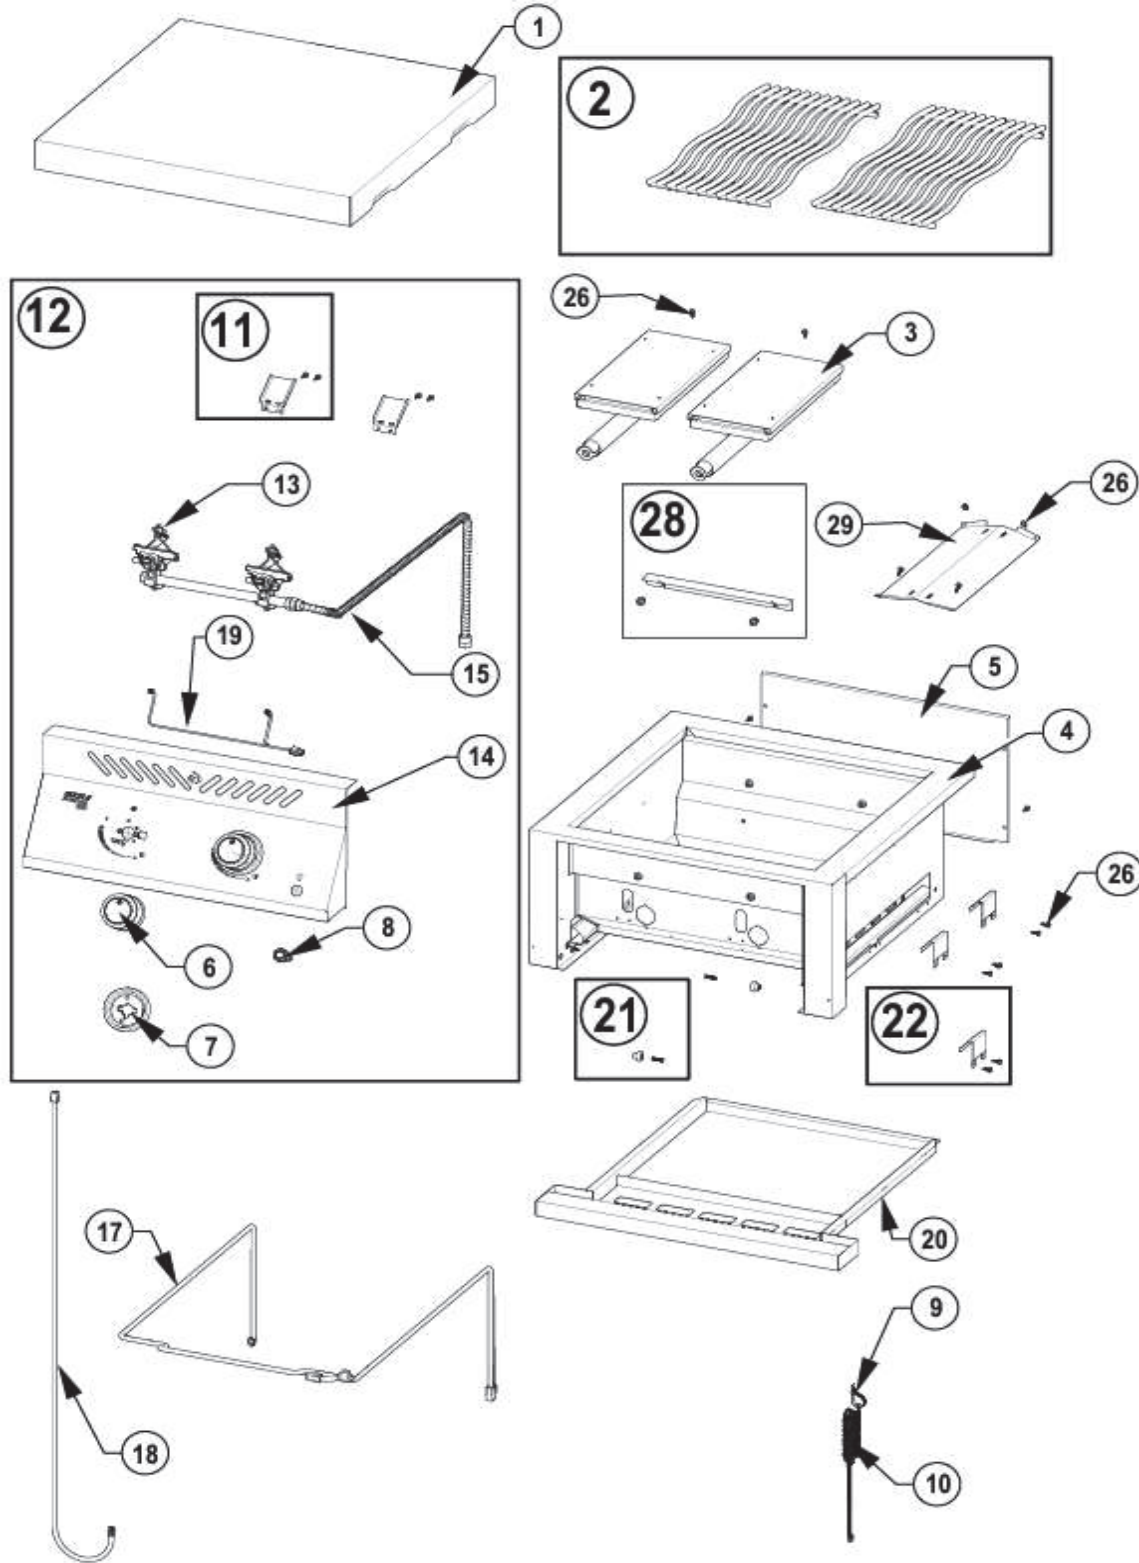

BIB18IR

BIB18IR

Item	Part #	Description	Price
1	N335-0137	LID, STN STL BIB18	€ 169,00
2	S83033	GRIDS, STN STL BIB18IR	€ 115,00
3	N010-0897	ASSY, BRNR MAIN IR	**
4	N010-1323	ASSY, BASE BIB18IR	€ 420,00
5	N035-0165	BASE, REAR PANEL BIB18	€ 31,50
6	N380-0035-CL	KNOB,CNTRL CLR C/W MAGNET LRG	€ 12,50
7	N010-1313	ASSY, LRG LED, SAFETY GLOW 12V BI SERIES	€ 21,00
8	N660-0005	**SWITCH, IGNTN 12V PRO500-1/665-1/825-1	€ 31,50
9	N640-0006	STRAP, TIE SELF-LOCKING 5.6MM X 150MM	**
10	N555-0097	* ROD, LIGHTING MATCH, FIXED	€ 5,50
11	N080-0450-SER	BRACKET, FLAME DEFLECTOR BIB18IR	€ 4,00
12	N010-1393-SER	$!!! ASSY, CONT PANEL BIB18IR NAT	€ 199,00
	N010-1394-SER	$!!! ASSY, CONT PANEL BIB18IR LPG	€ 199,00
13	N010-1350	ASSY, MANIFOLD BIB18IR NAT CONVERTIBLE	€ 39,00
	N010-1349	ASSY, MANIFOLD BIB18IR LPG CONVERTIBLE	€ 42,00
14	N475-0514	PANEL, CONTROL STN STL BIB18IR	€ 73,50
15	N720-0070	CONNECTOR, FLEX STN STL 1/2" X 30"	€ 31,50
17	N750-0095	WIRE, SWITCH HARNESS BIB18	€ 29,50
18	N750-0087	WIRE, PWR/CNTRL EXT BIB10/18 BIG32/38/44	€ 16,00
19	N750-0096	WIRE, LED HARNESS BIB18	€ 6,50
20	N010-1332	ASSY, DRIP PAN BIB18	€ 125,00
21	N370-1021-SER	KIT, BEARINGS QTY 2 BIB18, BIG32/38/44	€ 19,00
22	N080-0462-SER	BRACKET, HOSE CLAMP BIG32/38/44	€ 2,50
26	N570-0008	@SCREW, #8 X 1/2 HEX HD TEK STN	€ 2,00
28	N655-0214-SER	SUPPORT, IR BURNER W/ SCREWS BIB18IR	€ 6,50
29	N585-0162	SHIELD, BURNER MAIN - B BIB18/BIG SERIES	€ 12,50
35	N010-0857	REG LPG STEP DOWN 50MBAR TO 24.5MBAR	€ 73,50