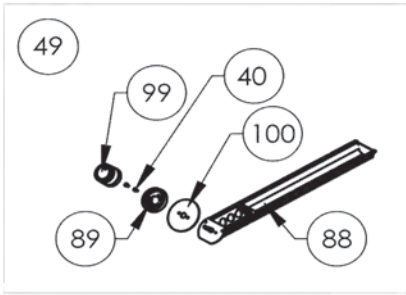

BIPRO665RB-2

BIPRO665RB-2

Item	Part #	Description	Price
1	N010-0791	base	**
2	N570-0087	1/4-20 x 7/8" screw	€ 1,00
3	N570-0038	1/4-20 x 1/2" screw	€ 1,00
4	N100-0048	main burner	**
5	N100-0049	smoker burner	€ 21,00
6	N080-0320	cross light bracket large	€ 17,00
7	N080-0321	cross light bracket small	€ 12,50
8	N080-0405	sear plate mount	€ 8,50
9	N200-0106	smoker burner cover	€ 52,50
10	N510-0013	black silicone lid bumper	€ 2,00
11	N080-0329	burner grease shield	€ 12,50
12	N450-0025	1/4" - 20 nut	€ 1,00
13	N080-0315	bracket rear burner orifice	€ 7,50
14	N455-0055	rear burner orifice 1,25 mm	€ 5,50
	W456-0050	rear burner orifice #50	€ 10,50
15	N255-0058	90 degree elbow fitting	€ 12,50
16	N080-0311	bracket igniter smoker burner	€ 17,00
17	N720-0056	smoker burner flex	€ 26,50
18	N455-0016	smoker burner orifice propane	€ 5,50
	N455-0002	smoker burner orifice #56	€ 5,50
19	N240-0033	smoker burner igniter	€ 4,00
20	N655-0183	base stiffener	€ 5,50
21	N570-0042	screw, 10-24 x 3/8"	€ 1,00
22	N570-0008	#8 x 1/2" screw	€ 2,00
23	N475-0330	control panel	€ 115,00
24	N570-0078	screw M4 x 8mm	€ 1,00
25	N010-0796	manifold propane	€ 149,00
	N010-0797	manifold natural gas	€ 149,00
26	N720-0070	manifold flex connector	€ 31,50
27	N010-0857	step down regulator	€ 73,50
28	N120-0024	end cap left	€ 42,00
29	N120-0025	end cap right	€ 42,00
30	N660-0006	switch lights	€ 31,50
31	N660-0005	switch ignition	€ 31,50
32	N585-0098	switch heat shield	€ 3,00
33	N010-0912	control panel wire harness	€ 63,00
34	N010-0939	control knob bezel large	€ 26,50
35	N010-0940	control knob bezel small	€ 17,00
36	N380-0035-CL	burner control knob large	€ 12,50
37	N380-0034-CL	burner control knob small	€ 12,50
38	N585-0101	smoker shield	€ 4,00
39	N750-0040	rear burner ignition wire	€ 10,50
40	N570-0022	screw, 8-32 x 3/8"	€ 1,00
41	N720-0053	rear burner supply tube	€ 19,00
42	N350-0069	rear burner housing (infra-red)	€ 31,50
43	N100-0045	rear burner	€ 26,50
44	N450-0006	1/4" - 20 nut	€ 1,00
45	N240-0034	rear burner electrode	€ 5,50
46	N305-0082	sear plate	€ 12,50
47	N305-0085	cooking grids large	€ 125,00
48	N305-0092	cooking grids small	€ 84,00
49	N010-0800-SER	smoker tray	€ 63,00
50	N135-0015G	left side hood casting	€ 42,00

Pricing subject to change

Prices are recommended end-user prices

** Please contact service desk for pricing

325
Effective January 1st, 2023