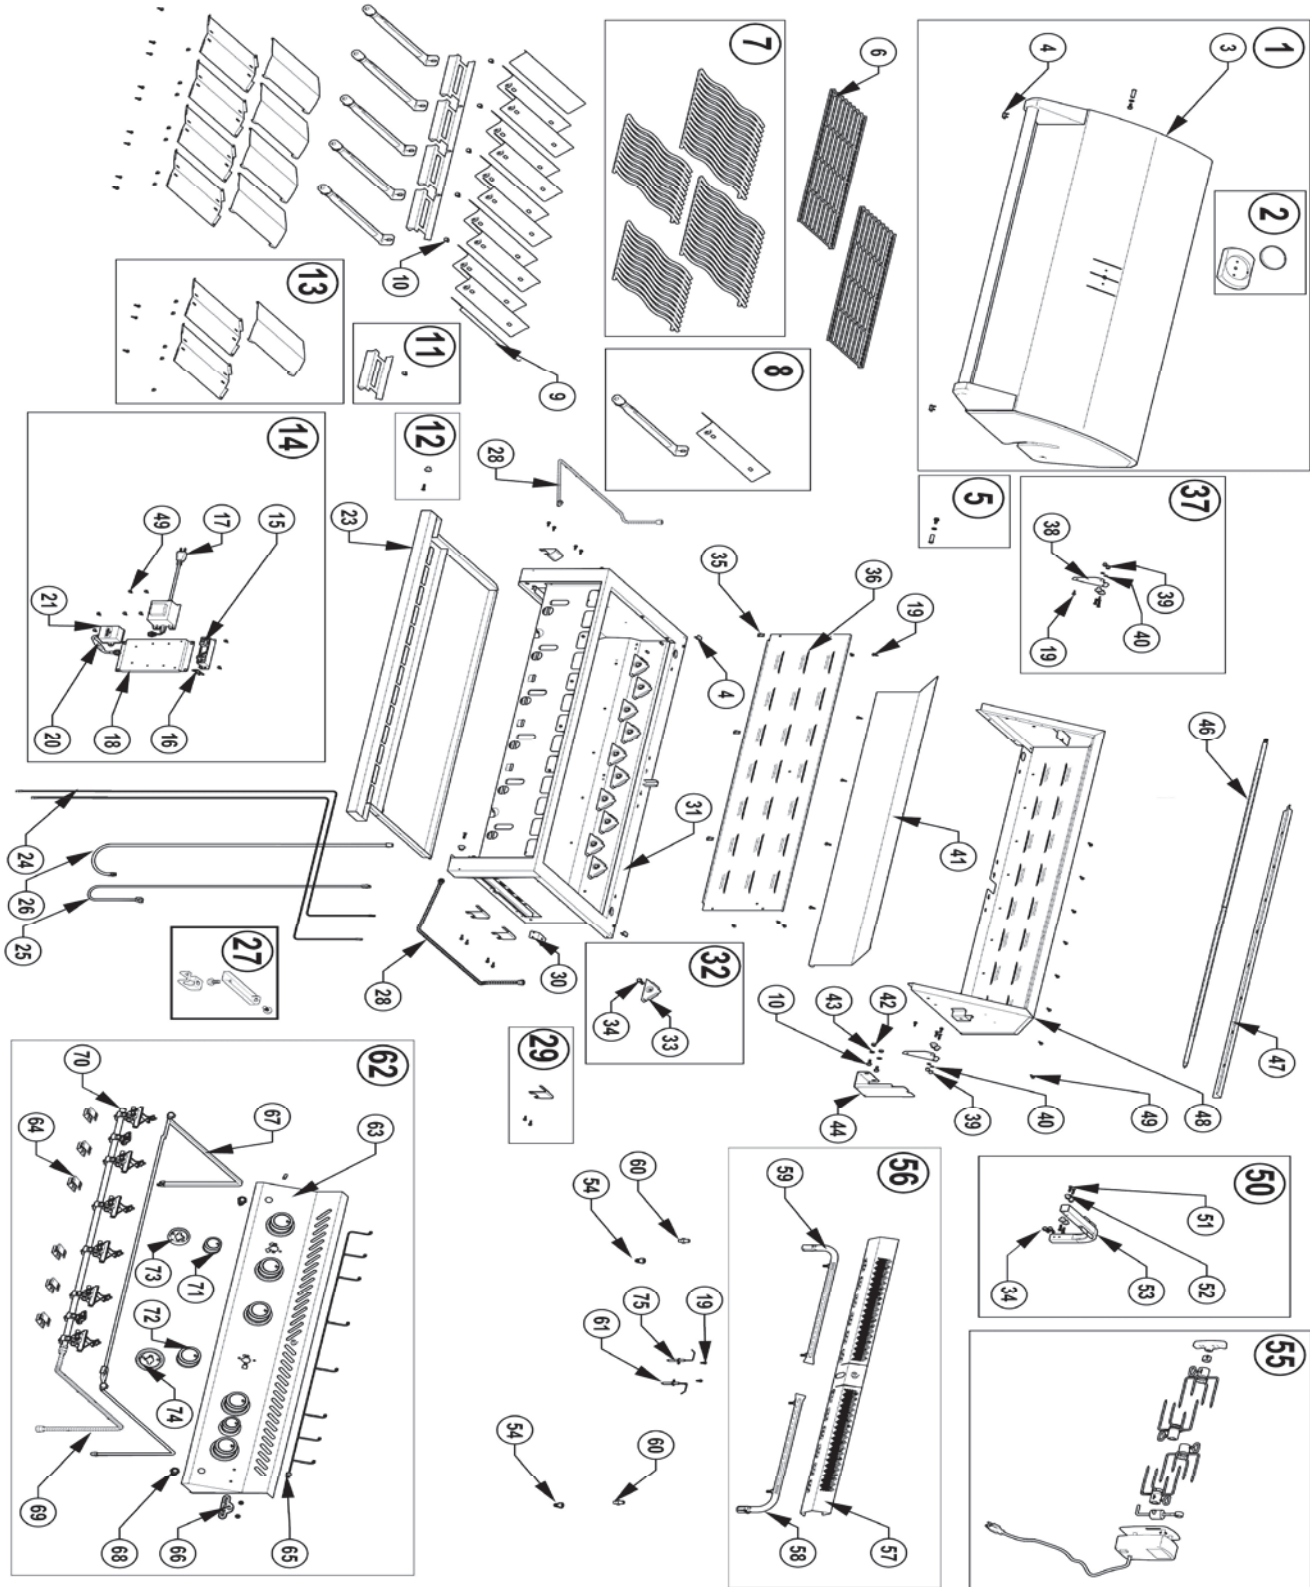

BIG44RB

BIG44RB

Item	Part #	Description	Price
1	N010-1339	ASSY, LID BIG44	€ 799,00
2	S91009	GAUGE, TEMP AND BEZEL BIG32/38/44	€ 28,50
3	N010-1342	ASSY, LID WELDED BIG44	€ 399,00
4	N510-0013	BUMPER, RECTANGULAR BLK SILICONE	€ 2,00
5	N370-1026-SER	KIT, LID HARDWARE BIG32/38/44	€ 2,50
6	N520-0054	RACK, WARMING STN STL BIG44 1 PC	€ 37,00
7	S83030	GRIDS, STN STL BIG44	€ 319,00
8	S87019	KIT, BURNER / SEAR PLATE BIG32/38/44	€ 66,00
9	N305-0119	SEAR PLATE, HALF BIG38/44	€ 21,00
10	N570-0038	SCRW, 1/4-20 X 1/2 STN STL HEX	€ 1,00
11	S87018	BRACKET, CROSS LIGHT BIG32/38/44	€ 10,50
12	N370-1021-SER	KIT, BEARINGS QTY 2 BIB18, BIG32/38/44	€ 19,00
13	N370-1030-SER	KIT, SHIELDS A AND B, BIG32/38/44	€ 34,50
14	N370-1068-SER	KIT, ELECTRICAL PANEL BIG32/38/44 CE	€ 95,00
15	N357-0022	IGNITER, BLOCK 4 SPARK 12VAC/DC PRO -3	€ 17,00
17	N707-0020	TRANSFORMER, 230VAC IN, 12VDC OUT CE	€ 35,50
18	N475-0532	PANEL, ELECTRICAL CNTRL MNT BIG32/38/44	€ 10,50
19	N570-0008	SCREW, #8 X 1/2 HEX HD TEK STN	€ 2,00
20	N750-0086	WIRE, TRANSFORMER CONNECTION BIG32/38/44	€ 13,50
21	N190-0007	CONTROL, BOX BIG32/38/44	€ 26,50
22	N750-0103	WIRE, IGNITER GROUND 64 IN BIG32/38	€ 6,50
23	N010-1331	ASSY, DRIP PAN BIG44	€ 169,00
24	N750-0038	WIRE, SMOKER BURNER 75" LEAD	€ 6,50
25	N750-0088	WIRE, IGNITER EXTENSION BIG32/38/44	€ 8,50
26	N750-0087	WIRE, PWR/CNTRL EXT BIB10/18 BIG32/38/44	€ 16,00
27	N010-1387-SER	ASSY, MANIFOLD CLAMP BIB10 BIG32/38/44	€ 8,50
28	N720-0082	CONNECTOR, FLEX STN STL 1/4" X 32"	€ 17,00
29	N080-0462-SER	BRACKET, HOSE CLAMP BIG32/38/44	€ 2,50
30	N080-0458	BRACKET, R BRNR ORFICE MOUNT BIG32/38/44	€ 2,00
31	N010-1319-SER	ASSY, BASE W/ BRNR/CROSSLIGHT BIG44	€ 699,00
32	N370-0822	KIT BRACKET, SEAR PLATE MOUNT	€ 8,50
33	N080-0405	BRKT, SEAR PLATE MNT STNSTL PRO665/825	€ 8,50
34	N570-0087	SCREW, 1/4-20 X 7/8" HEX HD STN STL	€ 1,00
35	N370-1027-SER	KIT, 4X ADHESIVE WIRE CLIP BIG32/38/44	€ 2,00
36	N035-0173	BASE, REAR PANEL BIG44	€ 58,00
37	N370-1031-SER	KIT, SPIT ROD MOUNTS LT&RT BIG32/38/44	€ 47,50
38	N080-0459	BRACKET, ROTIS BEARING MOUNT BIG32/38/44	€ 4,50
39	N450-0052	NUT, ACORN, 10-24 STN STL	€ 1,00
40	N735-0010	LOCKWASHER, #10 ST ST EXTERNAL STAR,	€ 1,00
41	N585-0155-BK2GL	SHIELD, HOOD BIG44	€ 54,50
47	N215-0024	DEFLECTOR, WIND BIG44	€ 26,50
48	N010-1336	ASSY, HOOD BIG44	€ 189,00
49	N570-0013	SCREW #8 X 5/8" ST. ST. PAN HD. PHIL.	€ 1,00
50	N370-1022-SER	KIT, ROTIS STANDOFF W/ HARDWARE BIG44	€ 71,50
51	N570-0134	SCREW, 10-24 X 7/8 IN STN STL CNT SUNK	€ 1,00
52	N045-0001	BEARING, 0.750 IN	€ 21,00
53	N010-1369	ASSY, ROTISSERIE STAND OFF BIG44	€ 33,50
54	N255-0071	FITTING, STRAGHT 1/4 MF TO 1/8 FPT	€ 2,50
56	N370-1040-SER	KIT, REAR BURNER, HOUSING BIG44	€ 169,00
57	N350-0090	HOUSING, R. BURNER DUAL BIG44	€ 125,00
58	N100-0045	BURNER, REAR STN STL 500/665/825	€ 26,50
60	W456-0050	60° BURNER ORIFICE #50 NAT	€ 10,50
	N455-0055	ORIFICE 1.25MM STANDARD LPG	€ 5,50
61	N240-0034	ELECTRODE, REAR BURNER PRO	€ 5,50
62	N010-1385-SER	ASSY, CONT PANEL BIG44 NAT	€ 499,00
	N010-1386-SER	ASSY, CONT PANEL BIG44 LPG	€ 499,00
63	N475-0513	PANEL, CONTROL STN STL BIG44	€ 149,00

Pricing subject to change

Prices are recommended end-user prices

** Please contact service desk for pricing

285
Effective January 1st, 2023