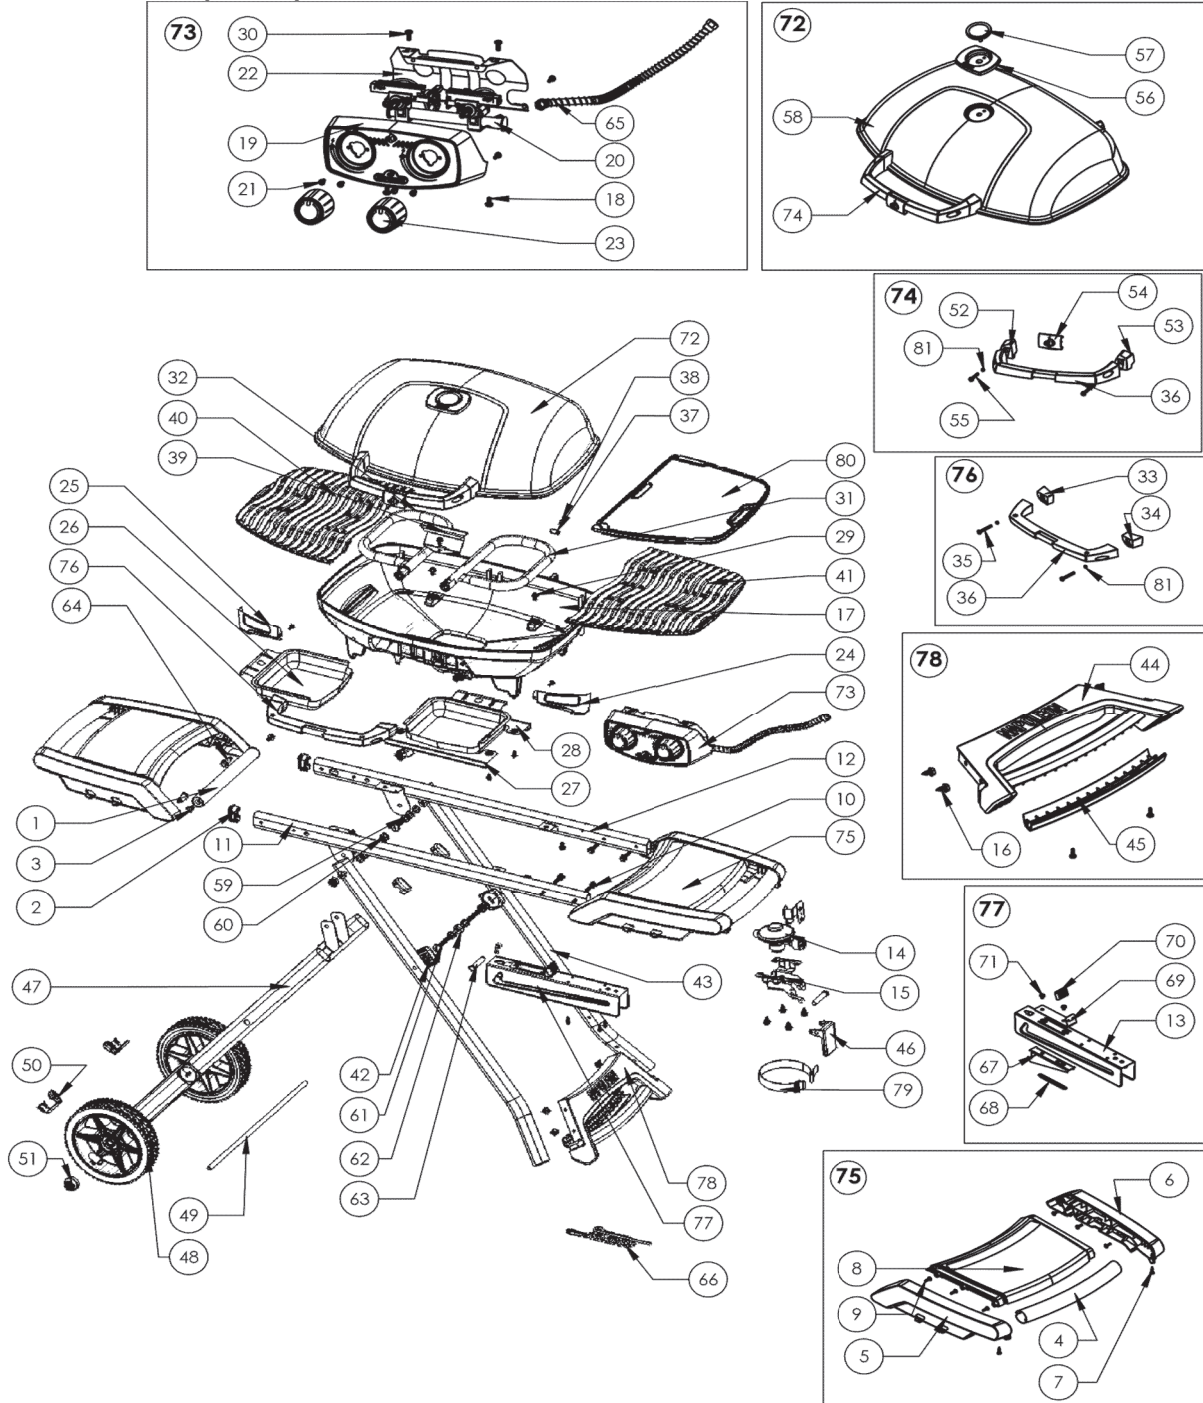

TQ285X-1 (2020)

TQ285X-1 (2020)

Item	Part #	Description	Price
1	N325-0085-SS1SG	handle cart	€ 7,50
2	N120-0023	cap nylon	€ 1,00
3	Z570-0036	screw 1/4-20 x 7/8"	**
4	N325-0086-SS1SG	handle cart shelf	€ 8,50
5	N120-0022	cap shelf	€ 10,50
6	N120-0021	cap shelf	€ 10,50
7	N570-0013	screw #8 x 5/8"	€ 1,00
8	N590-0237	shelf left / right	€ 12,50
9	N570-0076	screw #8 x 1/2"	€ 1,00
10	N570-0111	screw #14 x 1 1/4"	€ 1,00
11	N010-0804-SS1SG	cart front beam	€ 21,00
12	N010-0805-SS1SG	cart rear beam	€ 21,00
13	N525-0047-BK1SG	rail sliding track	€ 17,00
14	N530-0051	regulator	€ 37,00
15	N080-0349-BK1SG	bracket regulator mount	€ 5,50
16	N570-0086	screw #14 x 1/2"	€ 1,00
17	N135-0045-BK1HT	base	€ 115,00
18	N570-0104	screw 10-24 x 3/8"	€ 1,00
19	N475-0319	control panel	€ 14,50
20	N010-0773	manifold 30mbar	€ 73,50
	N010-0825	manifold 50mbar	€ 52,50
21	N570-0078	screw M4 x 8mm	€ 1,00
22	N585-0089-BK1HT	heat shield control panel	€ 19,00
23	N380-0042-BK	control knob	€ 11,50
24	N200-0109-BK1HT	cover right leg	€ 5,50
25	N200-0108-BK1HT	cover left leg	€ 5,50
26	N710-0079	drip pan	€ 17,00
27	N010-0821	bracket drip pan left	€ 26,50
28	N010-0822	bracket drip pan right	€ 26,50
29	N570-0073	screw 1/4-20 x 3/8"	€ 1,00
30	Z570-0033	screw 10-24 x 12mm	€ 1,00
31	N100-0047	burner right	€ 26,50
32	N100-0046	burner left	€ 26,50
33	N655-0158	support handle left	€ 5,50
34	N655-0159	support handle right	€ 5,50
35	Z570-0029	screw 10-24 x 35mm	€ 1,00
36	N325-0082	handle top/bottom	€ 8,50
37	N485-0023	clevis pin	€ 1,00
38	N485-0021	cotter pin	€ 1,00
39	N080-0302	cross light bracket	€ 8,50
40	N305-0087-BK2FL	cooking grid left	€ 37,00
41	N305-0088-BK2FL	cooking grid right	€ 37,00
42	N735-0018	washer leg pivot	€ 1,00
43	N720-0067-SS1SG	tube cart side	€ 14,50
44	N272-0001	foot scissor cart	€ 17,00
45	N325-0084	handle scissor cart foot	€ 2,00
46	N080-0348-BK1SG	bracket tank mount	€ 2,50
47	N010-0806-SS1SG	cart wheel side	€ 52,50
48	Z745-0001	wheel 8"	€ 12,50
49	N015-0009	axle	€ 7,50
50	N160-0026	clip tubing	€ 1,00
51	N450-0043	nut axle cap	€ 1,00
52	N655-0210-BK1HT	support lid handle left	€ 4,00

Pricing subject to change

Prices are recommended end-user prices

** Please contact service desk for pricing

246
Effective January 1st, 2023