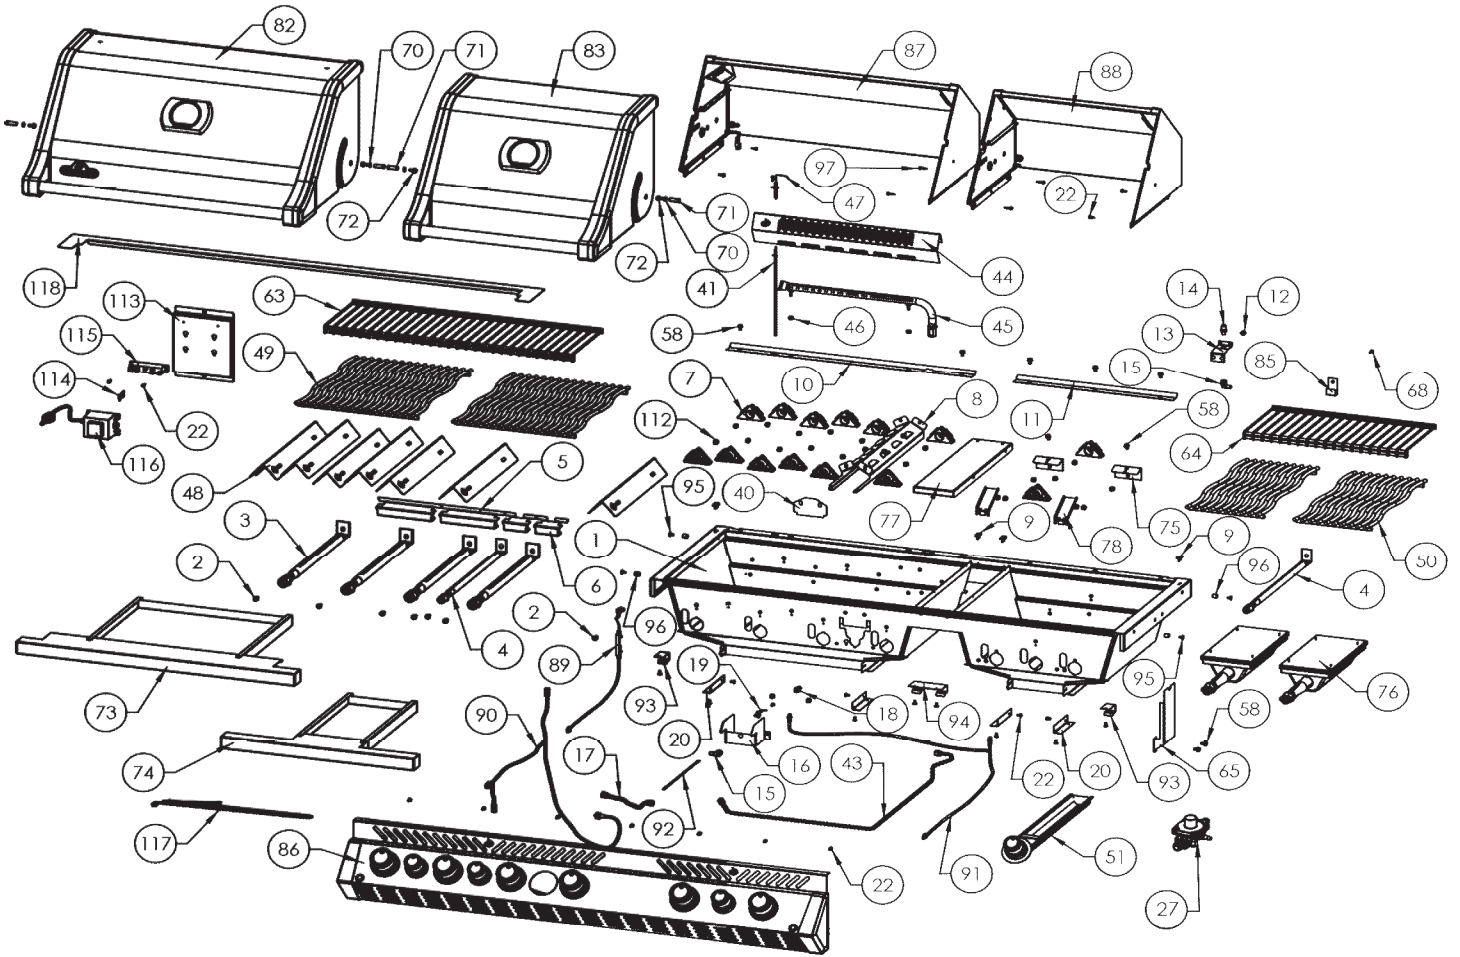

BIPRO825RBI-3

Item	Part #	Description	Price
117	N080-0354	drip pan guide	€ 5,00
118	N080-0355	drip pan stopper	€ 17,00

BIPRO825RBI-2