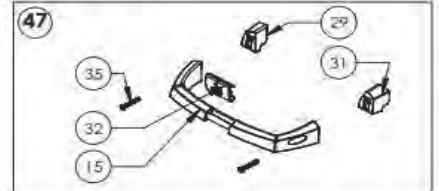

TQ285-1

TQ285-1

Item	Part #	Description	Price
1	N135-0045-BK1HT	base	€ 115,00
2	N080-0304	bracket drip pan support	€ 5,50
3	N570-0104	screw 10-24 x 3/8"	€ 1,00
4	N475-0319	control panel	€ 14,50
5	N010-0773	manifold assembly 30 mbar	€ 73,50
	N010-0825	manifold assembly 50 mbar	€ 52,50
6	N570-0078	screw M4 x 8mm	€ 1,00
7	N585-0089-BK1HT	heat shield control panel	€ 19,00
8	N570-0076	screw 8 x 1/2"	€ 1,00
9	N380-0042-BK	control knob	€ 11,50
10	N570-0073	screw 1/4-20 x 3/8"	€ 1,00
11	N710-0079	drip pan	€ 17,00
12	Z570-0033	screw 10-24 x 12mm	€ 1,00
13	N100-0047	burner right	€ 26,50
14	N100-0046	burner left	€ 26,50
15	N325-0082	handle top/bottom	€ 8,50
16	N655-0158	support handle left	€ 5,50
17	N655-0159	support handle right	€ 5,50
18	N570-0107	screw 10-24 x 30mm	€ 1,00
19	N305-0087-BK2FL	cooking grid left	€ 37,00
20	N305-0088-BK2FL	cooking grid right	€ 37,00
21	N485-0020	clevis pin	€ 1,00
22	N080-0302	cross light bracket	€ 8,50
23	N485-0021	cotter pin	€ 1,00
24	N075-0090	leg	€ 19,00
25	N630-0005	spring clip	€ 1,00
26	N080-0303	bracket leg	€ 6,50
27	N735-0017	washer teflon 12mm x 6mm x 1mm	€ 1,00
28	N720-0060	flex connector manifold	€ 8,50
29	N655-0210-BK1HT	support lid handle left	€ 4,00
30	N530-0040	regulator 30 mbar	€ 40,00
	N530-0041	regulator 50 mbar	€ 40,00
31	N655-0211-BK1HT	support lid handle right	€ 4,00
32	N390-0003	latch handle	€ 3,00
33	N051-0009	bezel temperature gauge	€ 9,50
34	N685-0015	temperature gauge	€ 9,50
35	Z570-0037	screw 10-24 x 38mm	€ 1,00
36	N135-0066-BK1HT	lid black	€ 119,00
37	N010-1155-BL	assembly lid black	€ 115,00
38	W450-0027	nut 1/2"	**
39	N080-0345-BK1HT	bracket regulator mount	€ 1,00
40	N160-0025	clip flex connector	€ 2,00
41	N555-0058	lighting rod	€ 3,00
42	N255-0057	fitting 3/8" to 1/4"	€ 5,50
43	N255-0014	fitting	€ 5,50
44	N080-0344	bracket tank retainer	**
45	N160-0028	tank clip	**
46	N475-0319-SER	assembly control panel	€ 125,00
47	N010-1156-SER	assembly handle top	€ 17,00
48	N010-1157-SER	assembly handle bottom	€ 17,00
49	N075-0090-SER	assembly leg	€ 26,50

** Please contact the service desk for pricing.