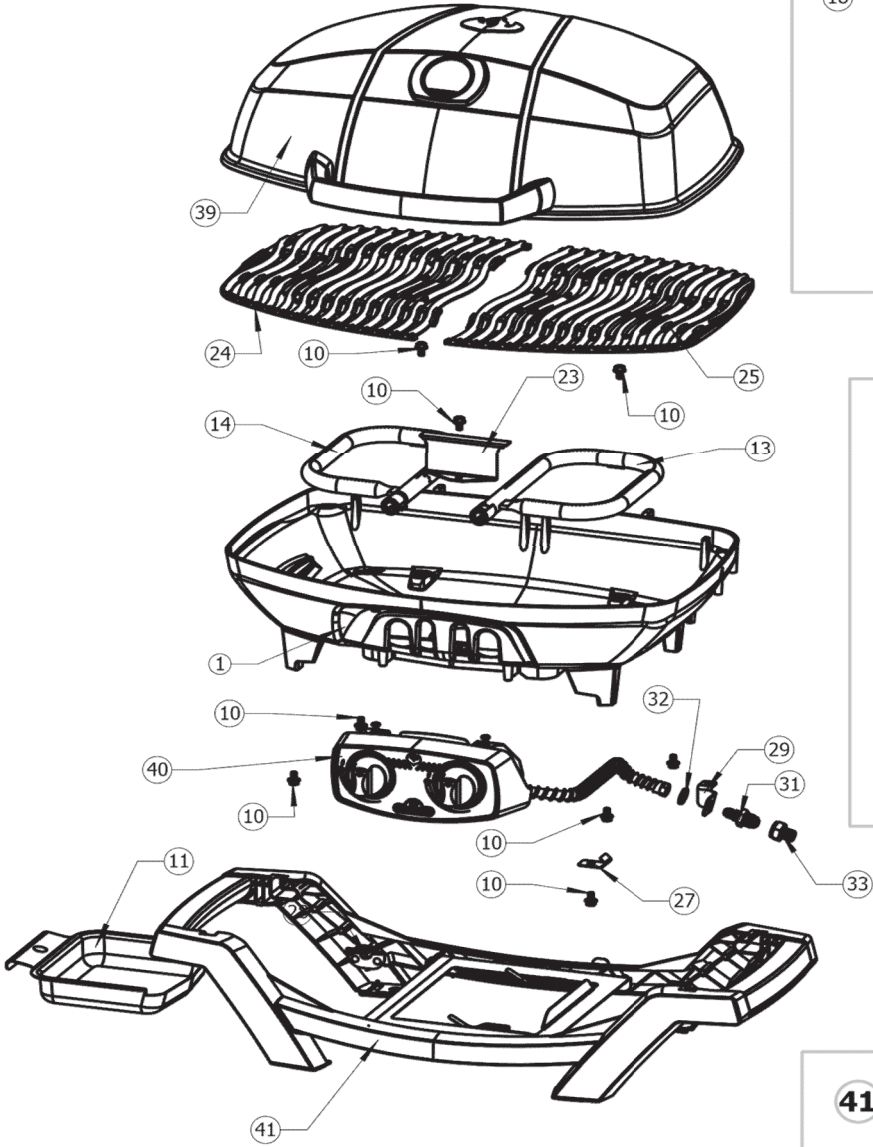

PRO285

PRO285

Item	Part #	Description	Price
1	N135-0045NH-BK1HT	base	€ 115,00
2	N010-0830	drip pan plate	€ 52,50
3	N570-0104	screw, 10-24 X 3/8"	€ 1,00
4	N475-0319-SER	control panel 30 MBAR	€ 125,00
	N475-0319-DE-SER	control panel 50 MBAR	€ 84,00
5	N010-0825	manifold 50mbar (DE)	€ 52,50
	N010-0773	manifold 30mbar (CE)	€ 73,50
6	N570-0078	screw, M4 x 8mm	€ 1,00
7	N585-0089-BK1HT	control panel heat shield	€ 19,00
8	N570-0076	screw, #8 X 1/2"	€ 1,00
9	N380-0020-RD	control knob	€ 7,50
10	N570-0073	screw 1/4-20 x 3/8"	€ 1,00
11	N710-0079	drip pan	€ 17,00
12	Z570-0033	screw, 10-24 x 12mm	€ 1,00
13	N100-0047	burner, right	€ 26,50
14	N100-0046	burner, left	€ 26,50
15	N325-0083	lid handle	€ 8,50
16	N655-0179	lid handle support left	€ 7,50
17	N655-0180	lid handle support right	€ 7,50
18	N685-0017	temperature gauge	€ 12,50
19	N570-0107	screw, 10-24 x 30mm	€ 1,00
21	N485-0023	cotter pin	€ 1,00
22	N485-0021	clevis pin	€ 1,00
23	N080-0302	cross light bracket	€ 8,50
24	N305-0087-BK2FL	cooking grid left	€ 37,00
25	N305-0088-BK2FL	cooking grid right	€ 37,00
26	N080-0303	bracket, leg	€ 6,50
27	N160-0025	clip	€ 2,00
28	N570-0068	screw, #14 x 1/2"	€ 1,00
29	N080-0346-BK1SG	bracket, flex line	€ 1,00
31	N255-0057	fitting	€ 5,50
32	W450-0027	nut, 1/2-20	#N/B
33	N255-0014	fitting	€ 5,50
34	N075-0091	craddle front / rear	€ 26,50
35	N325-0088	craddle handle	€ 7,50
36	N325-0089	craddle handle cover	€ 5,50
37	N510-0013	silicone bumper	€ 2,00
38	N720-0060	manifold flex line	€ 8,50
39	N135-0048-BK1HG-SER	assembly, lid	€ 299,00
40	N475-0319-SER	assembly, control panel	€ 125,00
41	N010-0834	assembly, craddle	€ 179,00
42	N325-0083-SER	assembly, lid handle	€ 12,50
	N530-0032	regulator hose DE	€ 25,00
	N530-0033	regulator hose NL	€ 25,00
	N530-0037	regulator hose UK	€ 25,00
	N530-0046	regulator hose CZ	€ 25,00
	N530-0034	regulator hose DK	€ 25,00
	N530-0034	regulator hose NO, FI, ES	€ 25,00
	N530-0038	regulator hose FR	€ 25,00
	N530-0035	regulator hose SE	€ 25,00
	N530-0036	regulator hose IT	€ 25,00
	N530-0044	regulator hose PL	€ 25,00
	N530-0043	regulator hose RU	€ 25,00