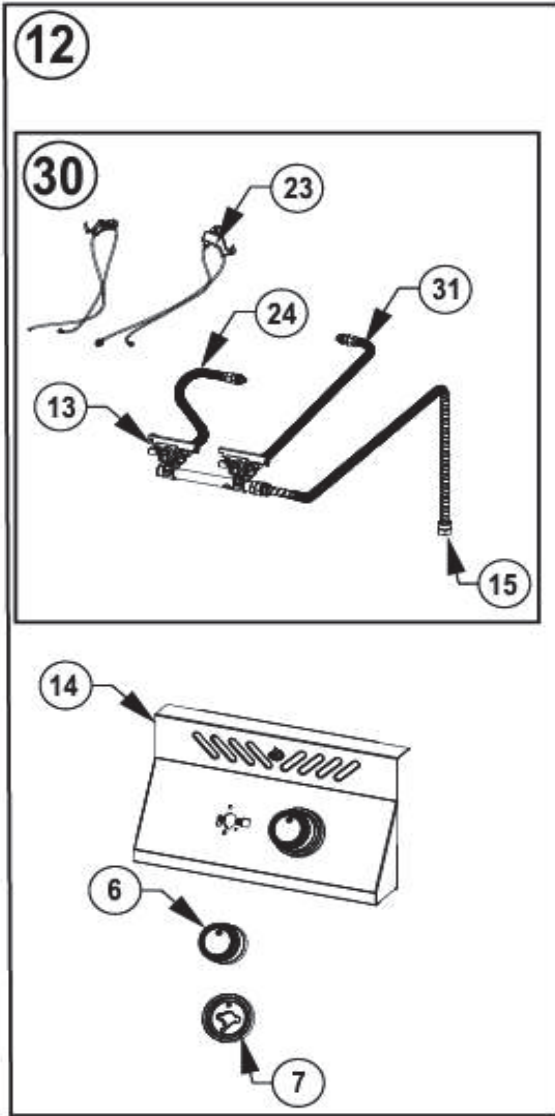

BI12RT

BI12RT

Item	Part #	Description	Price
1	N335-0145	LID, DUAL BURNER, BIB12	€ 125,00
2	S83037	GRID, STN STL BI12RT	€ 100,00
3	S81010	$ BURNER, BIB12/18RT NAT	€ 29,50
	S81011	$ BURNER, BIB12/18RT LPG	€ 29,50
4	N010-1449	ASSY, BASE BIB/BI12RT	€ 349,00
5	N035-0179	BASE, REAR PANEL BIB/BI12RT	€ 14,50
6	N380-0046	KNOB, CNTRL LRG W/ BRKT BI 500 SERIES	€ 7,50
7	N010-1097	BEZEL, KNOB LRG BI500 SERIES	€ 25,00
9	N640-0006	STRAP, TIE SELF-LOCKING 5.6MM X 150MM	**
10	N555-0097	* ROD, LIGHTING MATCH, FIXED	€ 5,50
11	N080-0451-SER	BRACKET, FLAME DEFLECTOR BIB18RT	€ 6,50
12	N010-1507-SER	ASSEMBLY, CONT PANEL BI12RT LPG	€ 229,00
	N010-1506-SER	ASSEMBLY, CONT PANEL BI12RT NAT	€ 229,00
13	N010-1451	ASSY, MANIFOLD, DUAL BURNER, BIB12RT, NAT	€ 38,00
	N010-1452	ASSY, MANIFOLD, DUAL RANGE, 12" LPG	€ 38,00
14	N475-0574	PANEL, CONTROL STN STL BI12RT	€ 63,00
15	N720-0070	CONNECTOR, FLEX STN STL 1/2" X 30"	€ 31,50
16	N255-0069	FITTING, 7/16-20 TO M13X1 M-M ADAPTER	€ 3,00
20	N010-1453	ASSY, DRIP PAN BIB/BI12RT	€ 115,00
22	N370-1021-SER	KIT, BEARINGS QTY 2 BIB18, BIG32/38/44	€ 19,00
23	N357-0028	IGNITER, EXT. JETFIRE BIB/BI12RT NAT	€ 12,50
	N357-0029	IGNITER, EXT. JETFIRE BIB/BI12RT LPG	€ 12,50
24	N720-0083	CONNECTOR, FLEX STN STL 1/4 IN X 10 IN	€ 8,50
25	N455-0108	ORIFICE, 1.7MM BIB18 NAT	€ 2,00
	N455-0107	ORIFICE, 1.2MM BIB18 LPG	€ 3,00
26	N570-0008	@SCREW, #8 X 1/2 HEX HD TEK STN	€ 2,00
27	N035-0182	BASE, BURNER PLATE, BIB/BI12RT	€ 27,50
30	N370-1065-SER	KIT, MANIFOLD W/ JETFIRE BIB12RT NAT	€ 73,50
	N370-1066-SER	KIT, MANIFOLD W/ JETFIRE BIB12RT LPG	€ 73,50
31	N720-0060	NGZ CONNECTOR,FLEX MANIFOLD 1/4X14"(285)	€ 8,50
32	N010-0857	REG LPG STEP DOWN 50MBAR TO 24.5MBAR	€ 73,50