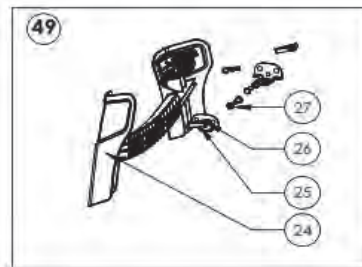

TQ285-1

TQ285-1

Item	Part #	Description	Price
1	N135-0045-BK1HT	base	€ 115,00
2	N080-0304	bracket drip pan support	€ 5,50
3	N570-0104	screw 10-24 x 3/8"	€ 1,00
4	N475-0319	control panel	€ 14,50
5	N010-0773	manifold assembly 30 mbar	€ 73,50
	N010-0825	manifold assembly 50 mbar	€ 52,50
6	N570-0078	screw M4 x 8mm	€ 1,00
7	N585-0089-BK1HT	heat shield control panel	€ 19,00
8	N570-0076	screw 8 x 1/2"	€ 1,00
9	N380-0042-BK	control knob	€ 11,50
10	N570-0073	screw 1/4-20 x 3/8"	€ 1,00
11	N710-0079	drip pan	€ 17,00
12	Z570-0033	screw 10-24 x 12mm	€ 1,00
13	N100-0047	burner right	€ 26,50
14	N100-0046	burner left	€ 26,50
15	N325-0082	handle top/bottom	€ 8,50
16	N655-0158	support handle left	€ 5,50
17	N655-0159	support handle right	€ 5,50
18	N570-0107	screw 10-24 x 30mm	€ 1,00
19	N305-0087-BK2FL	cooking grid left	€ 37,00
20	N305-0088-BK2FL	cooking grid right	€ 37,00
21	N485-0020	clevis pin	€ 1,00
22	N080-0302	cross light bracket	€ 8,50
23	N485-0021	cotter pin	€ 1,00
24	N075-0090	leg	€ 19,00
25	N630-0005	spring clip	€ 1,00
26	N080-0303	bracket leg	€ 6,50
27	N735-0017	washer teflon 12mm x 6mm x 1mm	€ 1,00
28	N720-0060	flex connector manifold	€ 8,50
29	N655-0210-BK1HT	support lid handle left	€ 4,00
30	N530-0040	regulator 30 mbar	€ 40,00
	N530-0041	regulator 50 mbar	€ 40,00
31	N655-0211-BK1HT	support lid handle right	€ 4,00
32	N390-0003	latch handle	€ 3,00
33	N051-0009	bezel temperature gauge	€ 9,50
34	N685-0015	temperature gauge	€ 9,50
35	Z570-0037	screw 10-24 x 38mm	€ 1,00
36	N135-0066-BK1HT	lid black	€ 119,00
37	N010-1155-BL	assembly lid black	€ 115,00
38	W450-0027	nut 1/2"	**
39	N080-0345-BK1HT	bracket regulator mount	€ 1,00
40	N160-0025	clip flex connector	€ 2,00
41	N555-0058	lighting rod	€ 3,00
42	N255-0057	fitting 3/8" to 1/4"	€ 5,50
43	N255-0014	fitting	€ 5,50
44	N080-0344	bracket tank retainer	**
45	N160-0028	tank clip	**
46	N475-0319-SER	assembly control panel	€ 125,00
47	N010-1156-SER	assembly handle top	€ 17,00
48	N010-1157-SER	assembly handle bottom	€ 17,00
49	N075-0090-SER	assembly leg	€ 26,50

** Please contact the service desk for pricing.