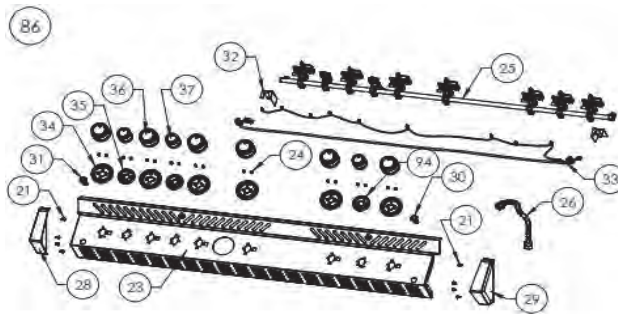

PRO825RSBI-2

Serial numbers CE-025462 and up

Item	Part #	Description	Price
242	N555-0059	pivot rod	€ 3,00
243	N735-0020	washer, 7/32" i.d. x 7/16" o.d. nylon	€ 1,00
244	N305-0093	cast iron side burner grate	€ 63,00
245	N570-0008	#8 x 1/2" screw	€ 2,00
246	N325-0063	shelf handle front	€ 37,00
247	N325-0064	shelf handle side	€ 42,00
248	N500-0054	air shutter plate	€ 3,00
249	N720-0056	side burner flex	€ 26,50
250	N255-0061	quick disconnect nipple	€ 7,50
251	N385-0144-SER	Prestige logo	€ 6,50
252	N010-0992	stainless steel side shelf right	€ 279,00
253	N385-0185	PRO logo	€ 8,50
254	N120-0034-GY0TX	right side shelf end cap	€ 31,50

PRO825RSBI-2 (2018)