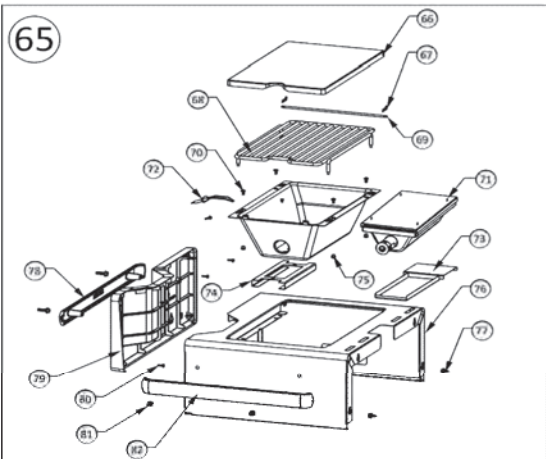

PRO500RSIB-3

PRO500RSIB-3

Item	Part #	Description	Price
1	S83014	cooking grids - wave stainless rod	€ 229,00
2	N520-0038	warming rack	€ 84,00
3	N585-0107	igniter heat shield	€ 14,50
4	N570-0008	#8 x 1/2" screw	€ 2,00
5	N200-0120-GY1SG	back cover	€ 37,00
6	62007	disposable grease tray	**
7	N710-0062	grease tray aluminium	€ 12,50
8	N475-0368-GY1SG	rear cart enclosure panel	€ 84,00
9	N710-0093	drip pan	€ 105,00
10	N350-0069	rear burner housing (infra-red)	€ 31,50
11	N240-0036	rear burner electrode	€ 6,50
12	N100-0045-SER	rear burner	€ 14,50
13	N190-0005-T	control box	€ 125,00
14	N475-0016	rotisserie mount	€ 10,50
15	N570-0086	#14 x 1/2" screw	€ 1,00
16	N010-0736	rear burner orifice	€ 12,50
	N010-0737	rear burner orifice	€ 19,00
18	N720-0058	rear burner supply tube	€ 26,50
19	N530-0023-SER	regulator step down	€ 73,50
	N530-0026-SER	regulator step down	€ 73,50
21	N475-0400-GY1SG-SER	left/right side panel assembly	€ 125,00
22	N010-0880	door right	€ 179,00
23	N010-1160-SER	control panel	€ 649,00
	N010-1161-SER	control panel	€ 649,00
25	N200-0133-GY1SG	heat shield hole cover	€ 17,00
26	N585-0131-GY1SG	heat shield	€ 105,00
27	N105-0001	7/8 " snap bushing	€ 1,00
28	N555-0097	lighting rod	€ 5,50
29	Z080-0012	bottle opener	€ 7,50
30	55110	tool hook bracket	**
31	N185-0005	bottle cap container	€ 17,00
32	N720-0055	side burner supply tube	€ 12,50
33	N357-0022	electronic ignition - 4 spark	€ 17,00
35	N750-0034	wire connector igniter	€ 1,00
36	N080-0371	unit mount bracket	€ 2,00
37	N010-0881	door left	€ 179,00
38	N707-0013	transformer GB	€ 42,00
	N707-0014	transformer CE	€ 42,00
39	N530-0032	regulator -Germany	€ 25,00
	N530-0033	regulator -Holland	€ 25,00
	N530-0034	regulator -Spain/Finland/Norway/Denmark	€ 25,00
	N530-0035	regulator -Sweden	€ 25,00
	N530-0036	regulator -Italy	€ 25,00
	N530-0037	regulator -United Kingdom	€ 25,00
	N530-0038	regulator -France	€ 25,00
	N530-0039	regulator -Hungary	€ 25,00
	N530-0042	regulator -Switzerland	€ 25,00
	N530-0043	regulator -russia	€ 25,00
	N530-0044	regulator -poland	€ 25,00
	N530-0046	regulator -Czech republic	€ 25,00
40	S82001	caster	€ 20,00
41	N590-0251-GY1SG	shelf	€ 21,00
42	N475-0341-GY1SG	panel inner cabinet	€ 37,00