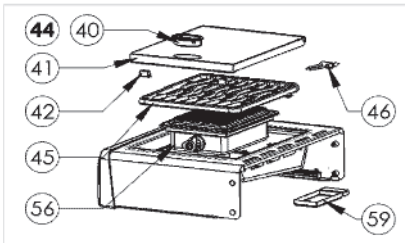

R365 Series (2019)

R365 Series (2019)

Item	Part #	Description	Price
1	N520-0042-BK2GL	warming rack porcelain	€ 14,50
	N520-0043	warming rack chrome (SIB)	€ 17,00
2	S83015	cast cooking grid kit	€ 105,00
	S83016	stainless cooking grid kit (SIB)	€ 159,00
3	S87001	burner & sear plate kit	€ 51,50
	N100-0056	main burner	€ 31,50
	N305-0082	sear plate	€ 12,50
4	S87016	cross light bracket kit	€ 10,50
5	N200-0126-GY1SG	back cover	€ 26,50
6	N475-0091	rotisserie bracket (accessory)	€ 9,50
7	N010-1030-SER	base casting assembly 365	€ 349,00
8	N710-0062	grease tray aluminium	€ 12,50
	62007	foil grease trays (5 pieces)	**
9	N710-0107	drip pan	€ 35,00
10	N160-0033-GY1SG	grease tray holder	€ 3,00
11	N080-0364	bracket side shelf "A"	€ 9,50
12	N430-0002	magnetic catch	€ 6,50
13	N080-0365	bracket side shelf "B"	€ 9,50
14	N475-0442-GY1SG	rear cart enclosure panel	€ 26,50
15	N080-0378-GY1SG	bracket, pivot	€ 4,00
16	N475-0607-GY1SG	left/right cart enclosure panel	€ 84,00
17	N080-0380-GY1SG	magnet bracket	€ 4,00
18	N655-0205	propane tank support	**
19	N590-0278-GY1SG	bottom shelf	€ 75,00
20	N510-0015	caster plug	€ 3,00
21	S82001	caster kit	€ 20,00
22	N590-0254-SER	assembly stainless steel side shelf	€ 125,00
	N590-0280-SER	assembly black side shelf	€ 73,50
23	S87015	shelf pivot hardware kit	€ 14,50
24	N010-0959-SER	black cart door kit	€ 95,00
	N010-0960-SER	stainless steel cart door kit	€ 95,00
25	N325-0094-SER	door handle	€ 6,50
26	N105-0011	door bushings	€ 1,00
27	N010-0962	assembly lid - stainless	€ 249,00
	N010-0961	assembly lid - black	€ 249,00
28	S91003	temperature gauge kit	€ 26,50
29	N385-0307-SER	NAPOLEON logo	€ 4,00
30	N510-0013	black silicone lid bumper	€ 2,00
31	S87014	lid pivot hardware kit	€ 4,00
32	N010-1012-SER	control panel assembly 365 CE 30mbar	€ 149,00
	N010-1013-SER	control panel assembly 365 CE 37mbar	€ 149,00
	N010-1014-SER	control panel assembly 365 CE 50mbar	€ 149,00
	N010-1015-SER	control panel assembly flame side burner 365 CE 30mbar (SB)	€ 149,00
	N010-1016-SER	control panel assembly flame side burner 365 CE 37mbar (SB)	€ 149,00
	N010-1017-SER	control panel assembly flame side burner 365 CE 50mbar (SB)	€ 149,00
	N010-1018-SER	control panel assembly infrared burner 365 CE 30mbar (SIB)	€ 149,00
	N010-1019-SER	control panel assembly infrared burner 365 CE 37mbar (SIB)	€ 149,00
	N010-1020-SER	control panel assembly infrared burner 365 CE 50mbar (SIB)	€ 149,00
33	S86002	electronic ignition - 1 spark	€ 13,50
34	S88005	burner control knob large	€ 8,50
35	S88001	control knob bezel large	€ 8,50
36	S88006	control knob small	€ 7,50
37	N051-0012	control knob bezel small	€ 4,00
38	N160-0041	flex line clip	€ 0,50
39	N010-1006-SER	assembly flame side burner	€ 169,00

** Please contact the service desk for pricing.