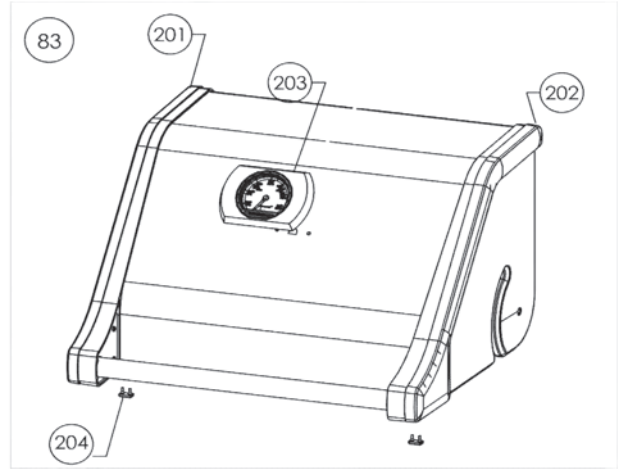

PRO825RSBI-3

PRO825RSBI-3

PRO825RSBI-3

PRO825RSBI-3

Item	Part #	Description	Price
1	N370-0877	base	€ 2.699,00
2	N570-0038	1/4-20 x 1/2" screw	€ 1,00
3	N100-0057	main burner	€ 26,50
4	N100-0049	smoker burner	€ 21,00
5	N080-0320	cross light bracket	€ 17,00
6	N080-0321	cross light bracket small	€ 12,50
7	N370-0822	sear plate mount	€ 8,50
8	N200-0106	smoker burner cover	€ 52,50
9	N510-0013	black silicone lid bumper	€ 2,00
	N510-0017	black silicone lid bumper 60A	€ 1,00
10	N080-0339	burner grease shield	€ 12,50
11	N080-0340	burner grease shield small	€ 9,50
12	N450-0025	1/4" - 20 nut	€ 1,00
13	N080-0315	bracket rear burner orifice	€ 7,50
14	N455-0055	rear burner orifice	€ 5,50
15	N255-0058	90 degree elbow fitting	€ 12,50
16	N080-0311	bracket igniter smoker burner	€ 17,00
17	N720-0056	smoker burner flex	€ 26,50
18	N455-0016	smoker burner orifice	€ 5,50
19	N240-0033	smoker burner igniter	€ 4,00
20	N655-0206	base stiffener	€ 6,50
21	N570-0104	screw, 10-24 x 3/8"	€ 1,00
22	N570-0008	#8 x 1/2" screw	€ 2,00
23	N475-0492	control panel	€ 179,00
24	N570-0078	screw m4 x 8mm	€ 1,00
25	N010-0794	manifold	€ 199,00
26	N720-0071	manifold flex connector	€ 26,50
28	N120-0024	end cap left	€ 42,00
29	N120-0025	end cap right	€ 42,00
30	N660-0009	switch	€ 29,50
31	N402-0019	logo light	€ 23,00
32	N585-0098	switch heat shield	€ 3,00
33	N010-1135	control panel wire harness	€ 115,00
34	N010-1097	large control knob bezel	€ 25,00
35	N010-1098	small control knob bezel	€ 23,00
36	N380-0035-CL	burner control knob large	€ 12,50
37	N380-0034-CL	burner control knob small	€ 12,50
38	N585-0101	smoker shield	€ 4,00
39	N080-0432	logo light mounting bracket	€ 19,00
40	N570-0022	8-32 x 3/8" screw	€ 1,00
41	N720-0053	rear burner supply tube	€ 19,00
42	N350-0069	rear burner housing (infra-red)	€ 31,50
43	N100-0045-SER	rear burner	€ 14,50
45	N240-0036	rear burner electrode	€ 6,50
46	N305-0082	sear plate	€ 12,50
47	N305-0085	cooking grids large	€ 125,00
48	N305-0092	cooking grids small	€ 84,00
49	N010-0800-SER	smoker tube	€ 63,00
50	N585-0133	heat shield	€ 10,50
54	N570-0012	1/4"-20 X 5/8 carriage bolt	€ 1,00
55	W735-0011	3/4" washer	€ 1,50
56	N570-0073	1/4-20 x 5/8" screw	€ 1,00
57	N350-0072	housing left light	€ 10,50