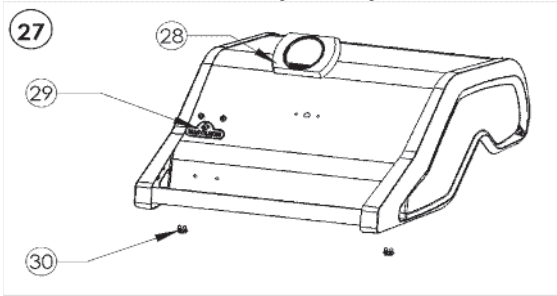

R365 Series (2019)

R365 Series (2019)

Item	Part #	Description	Price
1	N520-0042-BK2GL	warming rack porcelain	€ 14,50
	N520-0043	warming rack chrome (SIB)	€ 17,00
2	S83015	cast cooking grid kit	€ 105,00
	S83016	stainless cooking grid kit (SIB)	€ 159,00
3	S87001	burner & sear plate kit	€ 51,50
	N100-0056	main burner	€ 31,50
	N305-0082	sear plate	€ 12,50
4	S87016	cross light bracket kit	€ 10,50
5	N200-0126-GY1SG	back cover	€ 26,50
6	N475-0091	rotisserie bracket (accessory)	€ 9,50
7	N010-1030-SER	base casting assembly 365	€ 349,00
8	N710-0062	grease tray aluminium	€ 12,50
	62007	foil grease trays (5 pieces)	**
9	N710-0107	drip pan	€ 35,00
10	N160-0033-GY1SG	grease tray holder	€ 3,00
11	N080-0364	bracket side shelf "A"	€ 9,50
12	N430-0002	magnetic catch	€ 6,50
13	N080-0365	bracket side shelf "B"	€ 9,50
14	N475-0442-GY1SG	rear cart enclosure panel	€ 26,50
15	N080-0378-GY1SG	bracket, pivot	€ 4,00
16	N475-0607-GY1SG	left/right cart enclosure panel	€ 84,00
17	N080-0380-GY1SG	magnet bracket	€ 4,00
18	N655-0205	propane tank support	**
19	N590-0278-GY1SG	bottom shelf	€ 75,00
20	N510-0015	caster plug	€ 3,00
21	S82001	caster kit	€ 20,00
22	N590-0254-SER	assembly stainless steel side shelf	€ 125,00
	N590-0280-SER	assembly black side shelf	€ 73,50
23	S87015	shelf pivot hardware kit	€ 14,50
24	N010-0959-SER	black cart door kit	€ 95,00
	N010-0960-SER	stainless steel cart door kit	€ 95,00
25	N325-0094-SER	door handle	€ 6,50
26	N105-0011	door bushings	€ 1,00
27	N010-0962	assembly lid - stainless	€ 249,00
	N010-0961	assembly lid - black	€ 249,00
28	S91003	temperature gauge kit	€ 26,50
29	N385-0307-SER	NAPOLEON logo	€ 4,00
30	N510-0013	black silicone lid bumper	€ 2,00
31	S87014	lid pivot hardware kit	€ 4,00
32	N010-1012-SER	control panel assembly 365 CE 30mbar	€ 149,00
	N010-1013-SER	control panel assembly 365 CE 37mbar	€ 149,00
	N010-1014-SER	control panel assembly 365 CE 50mbar	€ 149,00
	N010-1015-SER	control panel assembly flame side burner 365 CE 30mbar (SB)	€ 149,00
	N010-1016-SER	control panel assembly flame side burner 365 CE 37mbar (SB)	€ 149,00
	N010-1017-SER	control panel assembly flame side burner 365 CE 50mbar (SB)	€ 149,00
	N010-1018-SER	control panel assembly infrared burner 365 CE 30mbar (SIB)	€ 149,00
	N010-1019-SER	control panel assembly infrared burner 365 CE 37mbar (SIB)	€ 149,00
	N010-1020-SER	control panel assembly infrared burner 365 CE 50mbar (SIB)	€ 149,00
33	S86002	electronic ignition - 1 spark	€ 13,50
34	S88005	burner control knob large	€ 8,50
35	S88001	control knob bezel large	€ 8,50
36	S88006	control knob small	€ 7,50
37	N051-0012	control knob bezel small	€ 4,00
38	N160-0041	flex line clip	€ 0,50
39	N010-1006-SER	assembly flame side burner	€ 169,00

** Please contact the service desk for pricing.