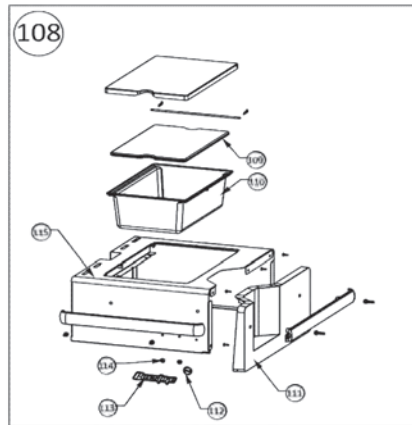

PRO500RSIB-3

PRO500RSIB-3

Item	Part #	Description	Price
1	S83014	cooking grids - wave stainless rod	€ 229,00
2	N520-0038	warming rack	€ 84,00
3	N585-0107	igniter heat shield	€ 14,50
4	N570-0008	#8 x 1/2" screw	€ 2,00
5	N200-0120-GY1SG	back cover	€ 37,00
6	62007	disposable grease tray	**
7	N710-0062	grease tray aluminium	€ 12,50
8	N475-0368-GY1SG	rear cart enclosure panel	€ 84,00
9	N710-0093	drip pan	€ 105,00
10	N350-0069	rear burner housing (infra-red)	€ 31,50
11	N240-0036	rear burner electrode	€ 6,50
12	N100-0045-SER	rear burner	€ 14,50
13	N190-0005-T	control box	€ 125,00
14	N475-0016	rotisserie mount	€ 10,50
15	N570-0086	#14 x 1/2" screw	€ 1,00
16	N010-0736	rear burner orifice	€ 12,50
	N010-0737	rear burner orifice	€ 19,00
18	N720-0058	rear burner supply tube	€ 26,50
19	N530-0023-SER	regulator step down	€ 73,50
	N530-0026-SER	regulator step down	€ 73,50
21	N475-0400-GY1SG-SER	left/right side panel assembly	€ 125,00
22	N010-0880	door right	€ 179,00
23	N010-1160-SER	control panel	€ 649,00
	N010-1161-SER	control panel	€ 649,00
25	N200-0133-GY1SG	heat shield hole cover	€ 17,00
26	N585-0131-GY1SG	heat shield	€ 105,00
27	N105-0001	7/8 " snap bushing	€ 1,00
28	N555-0097	lighting rod	€ 5,50
29	Z080-0012	bottle opener	€ 7,50
30	55110	tool hook bracket	**
31	N185-0005	bottle cap container	€ 17,00
32	N720-0055	side burner supply tube	€ 12,50
33	N357-0022	electronic ignition - 4 spark	€ 17,00
35	N750-0034	wire connector igniter	€ 1,00
36	N080-0371	unit mount bracket	€ 2,00
37	N010-0881	door left	€ 179,00
38	N707-0013	transformer GB	€ 42,00
	N707-0014	transformer CE	€ 42,00
39	N530-0032	regulator -Germany	€ 25,00
	N530-0033	regulator -Holland	€ 25,00
	N530-0034	regulator -Spain/Finland/Norway/Denmark	€ 25,00
	N530-0035	regulator -Sweden	€ 25,00
	N530-0036	regulator -Italy	€ 25,00
	N530-0037	regulator -United Kingdom	€ 25,00
	N530-0038	regulator -France	€ 25,00
	N530-0039	regulator -Hungary	€ 25,00
	N530-0042	regulator -Switzerland	€ 25,00
	N530-0043	regulator -russia	€ 25,00
	N530-0044	regulator -poland	€ 25,00
	N530-0046	regulator -Czech republic	€ 25,00
40	S82001	caster	€ 20,00
41	N590-0251-GY1SG	shelf	€ 21,00
42	N475-0341-GY1SG	panel inner cabinet	€ 37,00