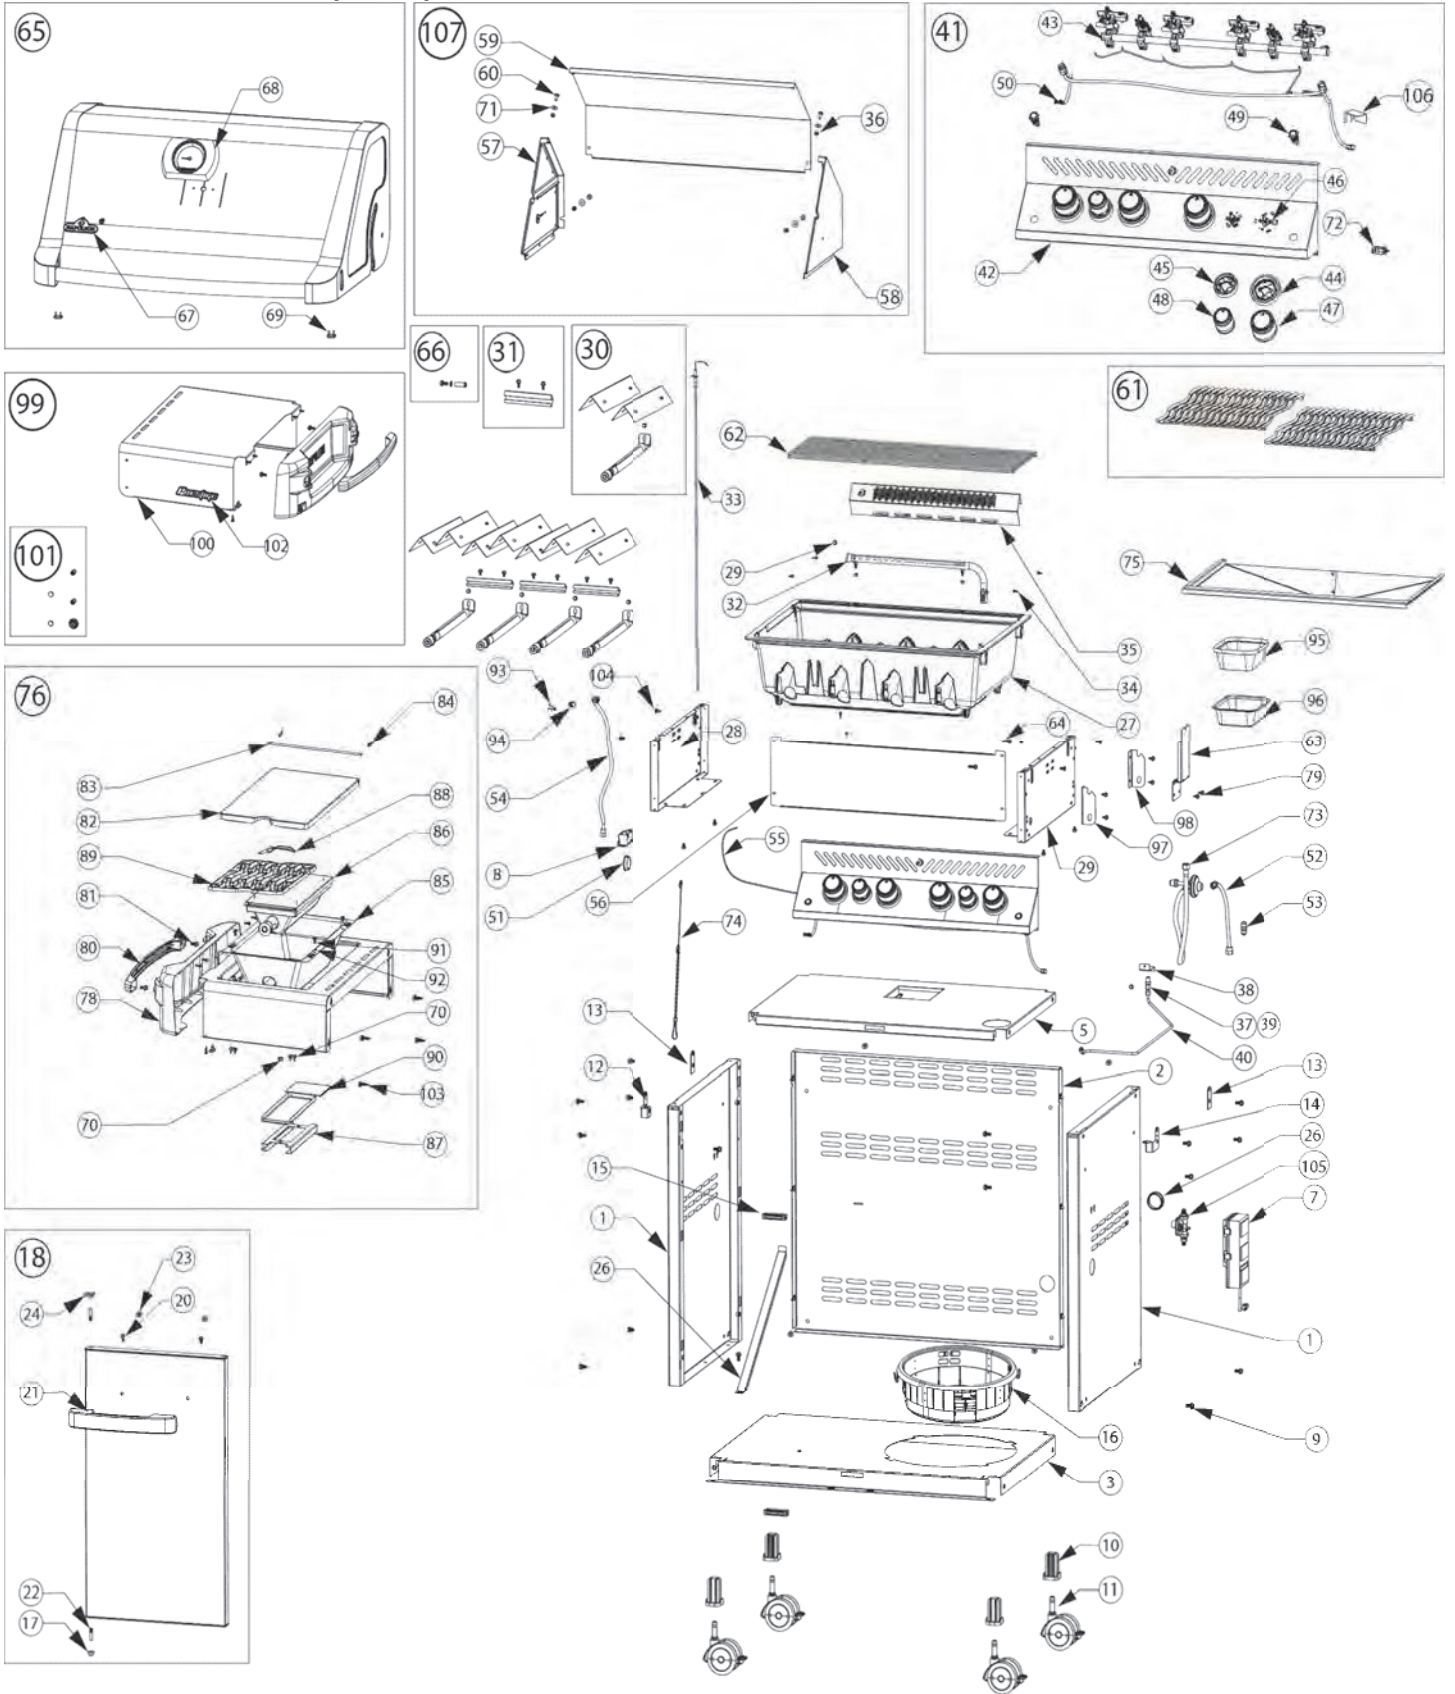

P500RSIB-3 (2019)

P500RSIB-3 (2019)

Item	Part #	Description	Price
1	N475-0359-GY1SG	left/right cart enclosure panel	€ 73,50
2	N475-0360-GY1SG	rear cart enclosure panel	€ 99,00
3	N590-0306-GY1SG	bottom shelf (LP)	€ 109,00
	N590-0258-GY1SG	bottom shelf (NG)	€ 109,00
5	N585-0106-GY1SG	heat shield	€ 95,00
7	N350-0077	battery housing	€ 42,00
8	N357-0021	electronic ignition - 2 spark	€ 20,00
9	N570-0024	1/4"-20 x 1/2" screw	€ 1,00
10	N510-0016	caster plug - each	**
11	S82001	caster	€ 20,00
12	N080-0385	door pivot left bracket	€ 4,00
13	N080-0371	unit mount bracket	€ 2,00
14	N080-0386	door pivot right bracket	€ 4,00
15	N430-0009	magnetic catch	€ 2,00
16	N655-0191	tank support	€ 12,50
17	N105-0011	door bushings	€ 1,00
18	N010-0996-SER	cart door	€ 159,00
	N010-0768-SER	cart door - black	€ 159,00
	N010-1091-SER	cart door - charcoal	€ 159,00
20	N340-0007	tool hook	€ 4,00
21	N325-0087-SER	door handle	€ 19,00
22	N485-0028	pivot pin door top	€ 1,00
23	N570-0082	1/4"-20 x 5/8" screw	€ 1,00
24	N160-0022	clip door pivot pin	€ 2,00
25	N080-0254G	propane tank inhibitor bracket (LP)	€ 14,50
26	N105-0012	1.5" bushing (NG)	€ 1,00
27	N010-1090-SER	base casting	€ 299,00
28	N080-0282-GY1HT	unit mounting bracket	€ 35,00
29	N570-0068	#14 x 1/2" screw	€ 1,00
30	S87001	burner & sear plate kit	€ 51,50
31	S87011	cross light bracket kit	€ 14,50
32	N100-0045	rear burner	€ 26,50
33	N240-0001	rear burner electrode	€ 14,50
34	N570-0008	#8 x 1/2" screw	€ 2,00
35	N350-0069	rear burner housing	€ 31,50
36	N450-0006	1/4" - 20 nut	€ 1,00
37	N455-0062	rear burner orifice 1.45mm (LP)	€ 4,00
	N455-0063	rear burner orifice #60 (NG)	€ 5,50
38	N080-0286	bracket rear burner orifice	€ 1,00
39	N255-0007	fitting	€ 3,00
40	N720-0058	rear burner supply tube	€ 26,50
41	N010-1088-SER	control panel (LP)	€ 399,00
	N010-1089-SER	control panel (NG)	€ 399,00
42	N475-0460	control panel	€ 125,00
43	N010-0714	manifold assembly (LP)	€ 125,00
	N010-0715	manifold assembly (NG)	€ 125,00
44	N010-1053	control knob bezel large	€ 21,00
45	N010-1054	control knob bezel small	€ 21,00
46	N570-0078	screw M4 x 8mm	€ 1,00
47	N380-0039	burner control knob large	€ 10,50
48	N380-0040	burner control knob small	€ 10,50
49	N660-0008	switch	€ 21,00
50	N010-1052	LED wire harness	€ 52,50
51	N105-0001	bushing	€ 1,00
52	N720-0044	manifold flex connector	€ 14,50

** Please contact the service desk for pricing.