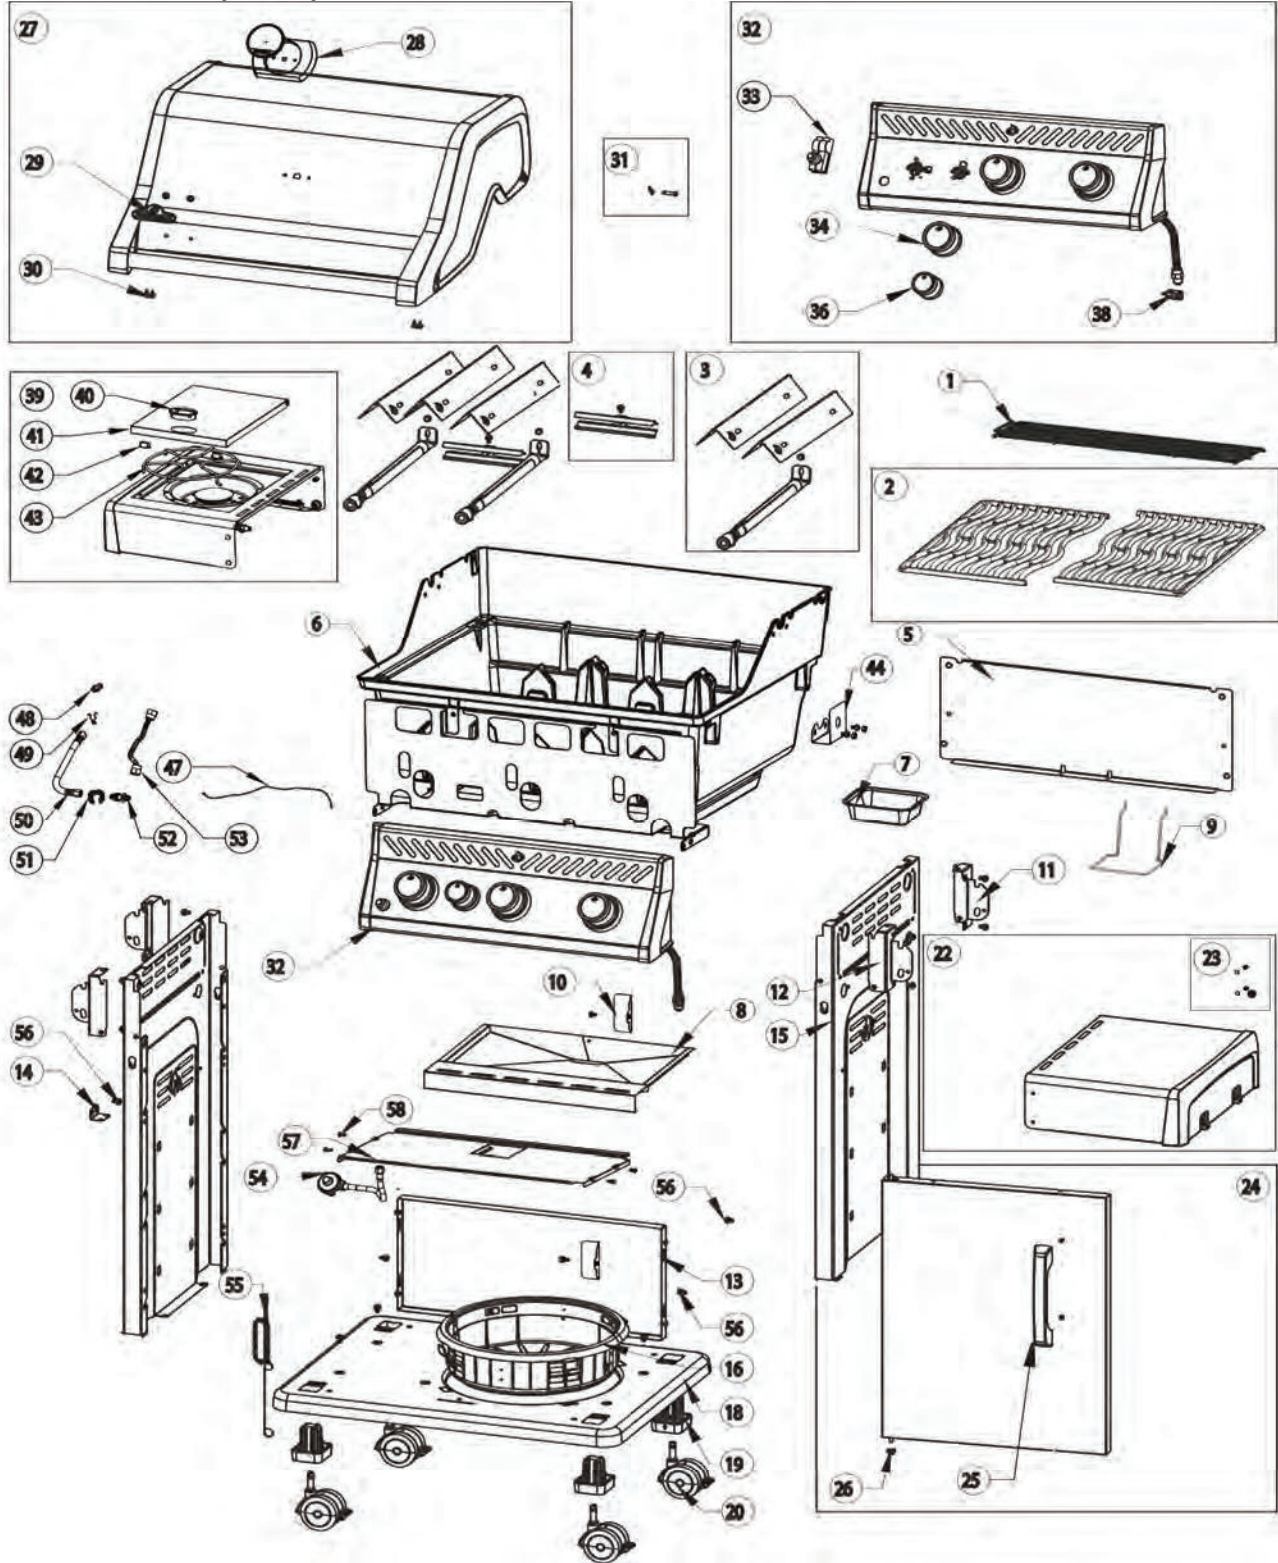

**** Please contact the service desk for pricing.**

Notes

A series of horizontal lines providing a space for handwritten notes.

R425 Series (2020)

R425 Series (2020)

Item	Part #	Description	Price
1	N520-0050	warming rack	€ 41,00
2	S83008	cast cooking grid kit	€ 99,00
	S83013	stainless cooking grid kit	€ 159,00
3	S87001	burner & sear plate kit	€ 51,50
4	S87010	cross light bracket kit	€ 14,50
5	N200-0136-GY1SG	back cover	€ 21,00
6	N010-1041-SER	base casting assembly 425	€ 399,00
7	N710-0062	grease tray aluminium	€ 12,50
	62007	grease tray liner	**
8	N710-0094	drip pan	€ 40,00
10	N080-0380-GY1SG	magnet bracket	€ 4,00
11	N080-0364	bracket side shelf "A"	€ 9,50
12	N080-0365	bracket side shelf "B"	€ 9,50
13	N475-0363-GY1SG	rear cart enclosure panel	€ 31,50
14	N080-0378-GY1SG	bracket, pivot	€ 4,00
15	N475-0607-GY1SG	left/right cart enclosure panel	€ 84,00
16	N370-0845CE	tank tray	€ 26,50
18	N590-0292-GY1SG	bottom shelf	€ 85,00
19	N510-0015	caster plug	€ 3,00
20	S82001	caster kit	€ 20,00
22	N590-0280-SER	assembly black side shelf	€ 73,50
23	S87015	shelf pivot hardware kit	€ 14,50
24	N010-0869-BK-SER	black cart door kit	€ 89,00
25	N325-0094-SER	door handle	€ 6,50
26	N105-0011	door bushings	€ 1,00
27	N010-0874-BK	assembly lid - black	€ 349,00
28	S91003	temperature gauge kit	€ 26,50
29	N385-0307-SER	NAPOLEON logo	€ 4,00
30	N510-0013	black silicone lid bumper	€ 2,00
31	S87014	lid pivot hardware kit	€ 4,00
25	N325-0094-SER	door handle	€ 6,50
26	N105-0011	door bushings	€ 1,00
27	N010-0874-BK	assembly lid	€ 349,00
	N010-0874-SS	assembly lid	€ 349,00
28	S91003	temperature gauge	€ 26,50
29	N385-0307-SER	NAPOLEON logo	€ 4,00
30	N510-0013	black silicone lid bumper	€ 2,00
31	S87014	lid pivot hardware kit	€ 4,00
32	N010-1247-SER	assembly control panel 30 mbar	€ 199,00
	N010-1249-SER	assembly control panel 50 mbar	€ 199,00
	N010-1250-SER	control panel assembly flame side burner 30mbar	€ 199,00
	N010-1252-SER	control panel assembly flame side burner 50mbar	€ 199,00
33	S86002	electronic ignition - 1 spark	€ 13,50
34	N380-0043	burner control knob large	€ 11,00
36	N380-0044	control knob small	€ 9,50
38	N160-0041	flex line clip	€ 0,50
39	N010-1222-SER	assembly flame side burner	€ 249,00
40	Z325-0013	handle side burner lid	€ 1,00
41	N335-0099-BK1HR	side burner lid	€ 21,00
42	Z430-0002	magnetic catch	€ 1,00
43	Z305-0008	side burner grate	€ 10,50
47	N750-0016	electronic ignition lead	€ 4,00
48	N455-0091	side burner orifice 0.86mm 30mbar	€ 4,00