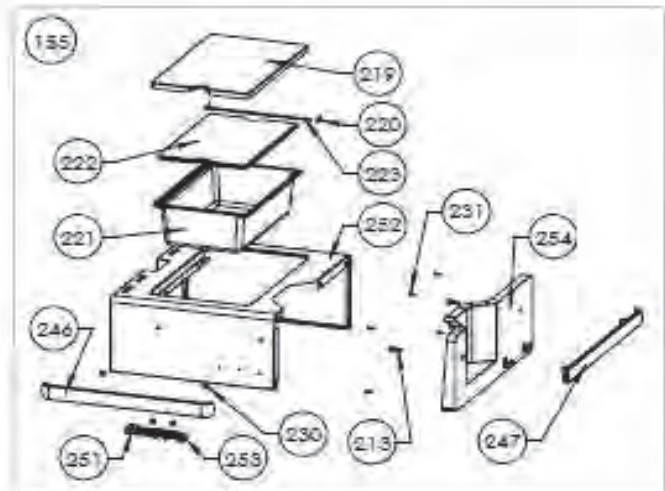

PRO825RSBI-2 (2018)

PRO825RSBI-2 (2018)

Item	Part #	Description	Price
1	N010-0814	base	€ 799,00
2	N570-0038	1/4-20 x 1/2" screw	€ 1,00
3	N100-0056-50-SER	main burner	€ 31,50
4	N100-0049	smoker burner	€ 21,00
5	N080-0320	cross light bracket	€ 17,00
6	N080-0321	cross light bracket small	€ 12,50
7	N370-0822	sear plate mount	€ 8,50
8	N200-0106	smoker burner cover	€ 52,50
9	N510-0013	black silicone lid bumper	€ 2,00
10	N080-0339	burner grease shield	€ 12,50
11	N080-0340	burner grease shield small	€ 9,50
12	N450-0025	1/4" - 20 nut	€ 1,00
13	N080-0315	bracket rear burner orifice	€ 7,50
14	N455-0055	rear burner orifice (LP)	€ 5,50
15	N255-0058	90 degree elbow fitting	€ 12,50
16	N080-0311	bracket igniter smoker burner	€ 17,00
17	N720-0056	smoker burner flex	€ 26,50
18	N455-0016	smoker burner orifice (LP)	€ 5,50
19	N240-0033	smoker burner igniter	€ 4,00
20	N655-0183	base stiffener	€ 5,50
21	N570-0042	screw, 10-24 x 3/8"	€ 1,00
22	N570-0008	#8 x 1/2" screw	€ 2,00
23	N475-0329	control panel	€ 209,00
24	N570-0078	screw M4 x 8mm	€ 1,00
25	N010-0794	manifold (LP)	€ 199,00
26	N720-0071	manifold flex connector	€ 26,50
27	N051-0010	smoker tube bezel	€ 7,50
28	N120-0024	end cap left	€ 42,00
29	N120-0025	end cap right	€ 42,00
30	N660-0006	switch lights	€ 31,50
31	N660-0005	switch ignition	€ 31,50
32	N585-0098	switch heat shield	€ 3,00
33	N010-0913	control panel wire harness	€ 63,00
34	N010-0939	control knob bezel large	€ 26,50
35	N010-0940	control knob bezel small	€ 17,00
36	N380-0035-CL	burner control knob large	€ 12,50
37	N380-0034-CL	burner control knob small	€ 12,50
38	N585-0101	smoker shield	€ 4,00
39	N750-0040	rear burner ignition wire	€ 10,50
40	N570-0022	8-32 x 3/8" screw	€ 1,00
41	N720-0053	rear burner supply tube	€ 19,00
42	N350-0069	rear burner housing (infrared)	€ 31,50
43	N100-0045	rear burner	€ 26,50
44	N450-0006	1/4" - 20 nut	€ 1,00
45	N240-0036	rear burner electrode	€ 6,50
46	N305-0082	sear plate	€ 12,50
47	N305-0085	cooking grids large	€ 125,00
48	N305-0092	cooking grids small	€ 84,00
49	N010-0800-SER	smoker tube	€ 63,00
50	N135-0015G	left side hood casting	€ 42,00
51	N135-0016G	right side hood casting	€ 42,00
52	N335-0076-BK2GL	hood insert, large	€ 84,00
53	N335-0077-BK2GL	hood insert, small	€ 63,00