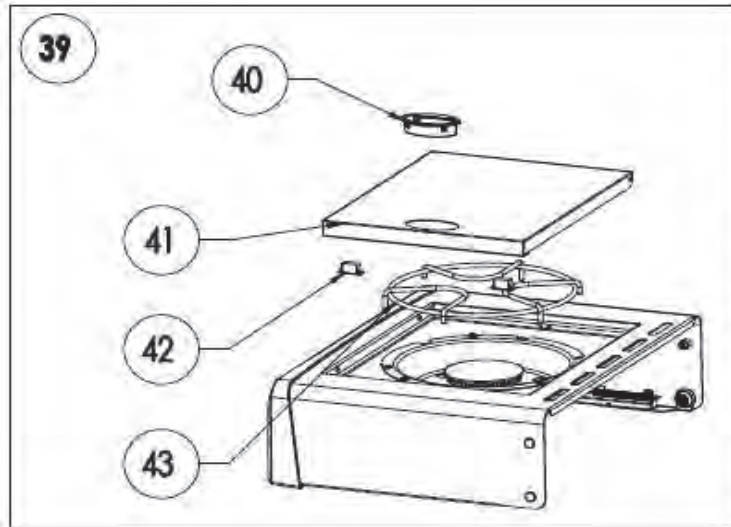

R425 Series (2019)

R425 Series (2019)

Item	Part #	Description	Price
1	N520-0040-BK2GL	warming rack	€ 14,50
	N520-0041	warming rack	€ 37,00
2	S83008	cast cooking grid kit	€ 99,00
	S83013	stainless cooking grid kit	€ 159,00
3	S87001	burner & sear plate kit	€ 51,50
4	S87010	cross light bracket kit	€ 14,50
5	N200-0118-GY1SG	back cover	€ 31,50
6	N475-0091	rotisserie mount	€ 9,50
7	N010-1041-SER	base casting assembly	€ 399,00
8	N710-0062	grease tray aluminium	€ 12,50
9	N710-0094	drip pan	€ 40,00
	N710-0096	drip pan	€ 65,00
	N710-0095	side burner drip pan	€ 12,50
10	N160-0033-GY1SG	grease tray holder	€ 3,00
11	N080-0364	bracket side shelf "A"	€ 9,50
12	N430-0002	magnetic catch	€ 6,50
13	N080-0365	bracket side shelf "B"	€ 9,50
14	N475-0363-GY1SG	rear cart enclosure panel	€ 31,50
15	N080-0378-GY1SG	pivot bracket	€ 4,00
16	N475-0607-GY1SG	left/right cart enclosure panel	€ 84,00
18	N655-0205	tank tray	#N/B
19	N590-0292-GY1SG	bottom shelf	€ 85,00
20	N510-0015	caster plug	€ 3,00
21	S82001	caster kit	€ 20,00
22	N590-0254-SER	assembly stainless steel side shelf	€ 125,00
	N590-0280-SER	assembly black side shelf	€ 73,50
23	S87015	shelf pivot hardware kit	€ 14,50
24	N010-0869-BK-SER	black cart door kit	€ 89,00
	N010-0868-SS-SER	stainless steel cart door kit	€ 75,00
	N010-0964-BK-SER	black cart door kit	€ 75,00
25	N325-0094-SER	door handle	€ 6,50
26	N105-0011	door bushings	€ 1,00
27	N010-0874-BK	assembly lid	€ 349,00
	N010-0874-SS	assembly lid	€ 349,00
28	S91003	temperature gauge	€ 26,50
29	N385-0307-SER	NAPOLEON logo	€ 4,00
30	N510-0013	black silicone lid bumper	€ 2,00
31	S87014	lid pivot hardware kit	€ 4,00
32	N475-0357P-30-SER	assembly control panel 30 mbar	€ 199,00
	N475-0357P-37-SER	assembly control panel 37 mbar	€ 199,00
	N475-0357P-50-SER	assembly control panel 50 mbar	€ 199,00
	N475-0361P-30-SER	assembly control panel 30 mbar (SB)	€ 199,00
	N475-0361P-37-SER	assembly control panel 37 mbar (SB)	€ 199,00
	N475-0361P-50-SER	assembly control panel 50 mbar (SB)	€ 199,00
	N475-0358P-30-SER	assembly control panel 30 mbar (SIB)	€ 199,00
	N475-0358P-37-SER	assembly control panel 37 mbar (SIB)	€ 199,00
	N475-0358P-50-SER	assembly control panel 50 mbar (SIB)	€ 199,00
	N475-0438P-30-SER	assembly control panel 30 mbar, black edition	€ 269,00
	N475-0438P-37-SER	assembly control panel 37 mbar, black edition	€ 199,00
	N475-0438P-50-SER	assembly control panel 50 mbar, black edition	€ 199,00
33	S86002	electronic ignition - 1 spark	€ 13,50
34	S88005	burner control knob large	€ 8,50
	N380-0031-BK	burner control knob large	€ 8,50

** Please contact the service desk for pricing.