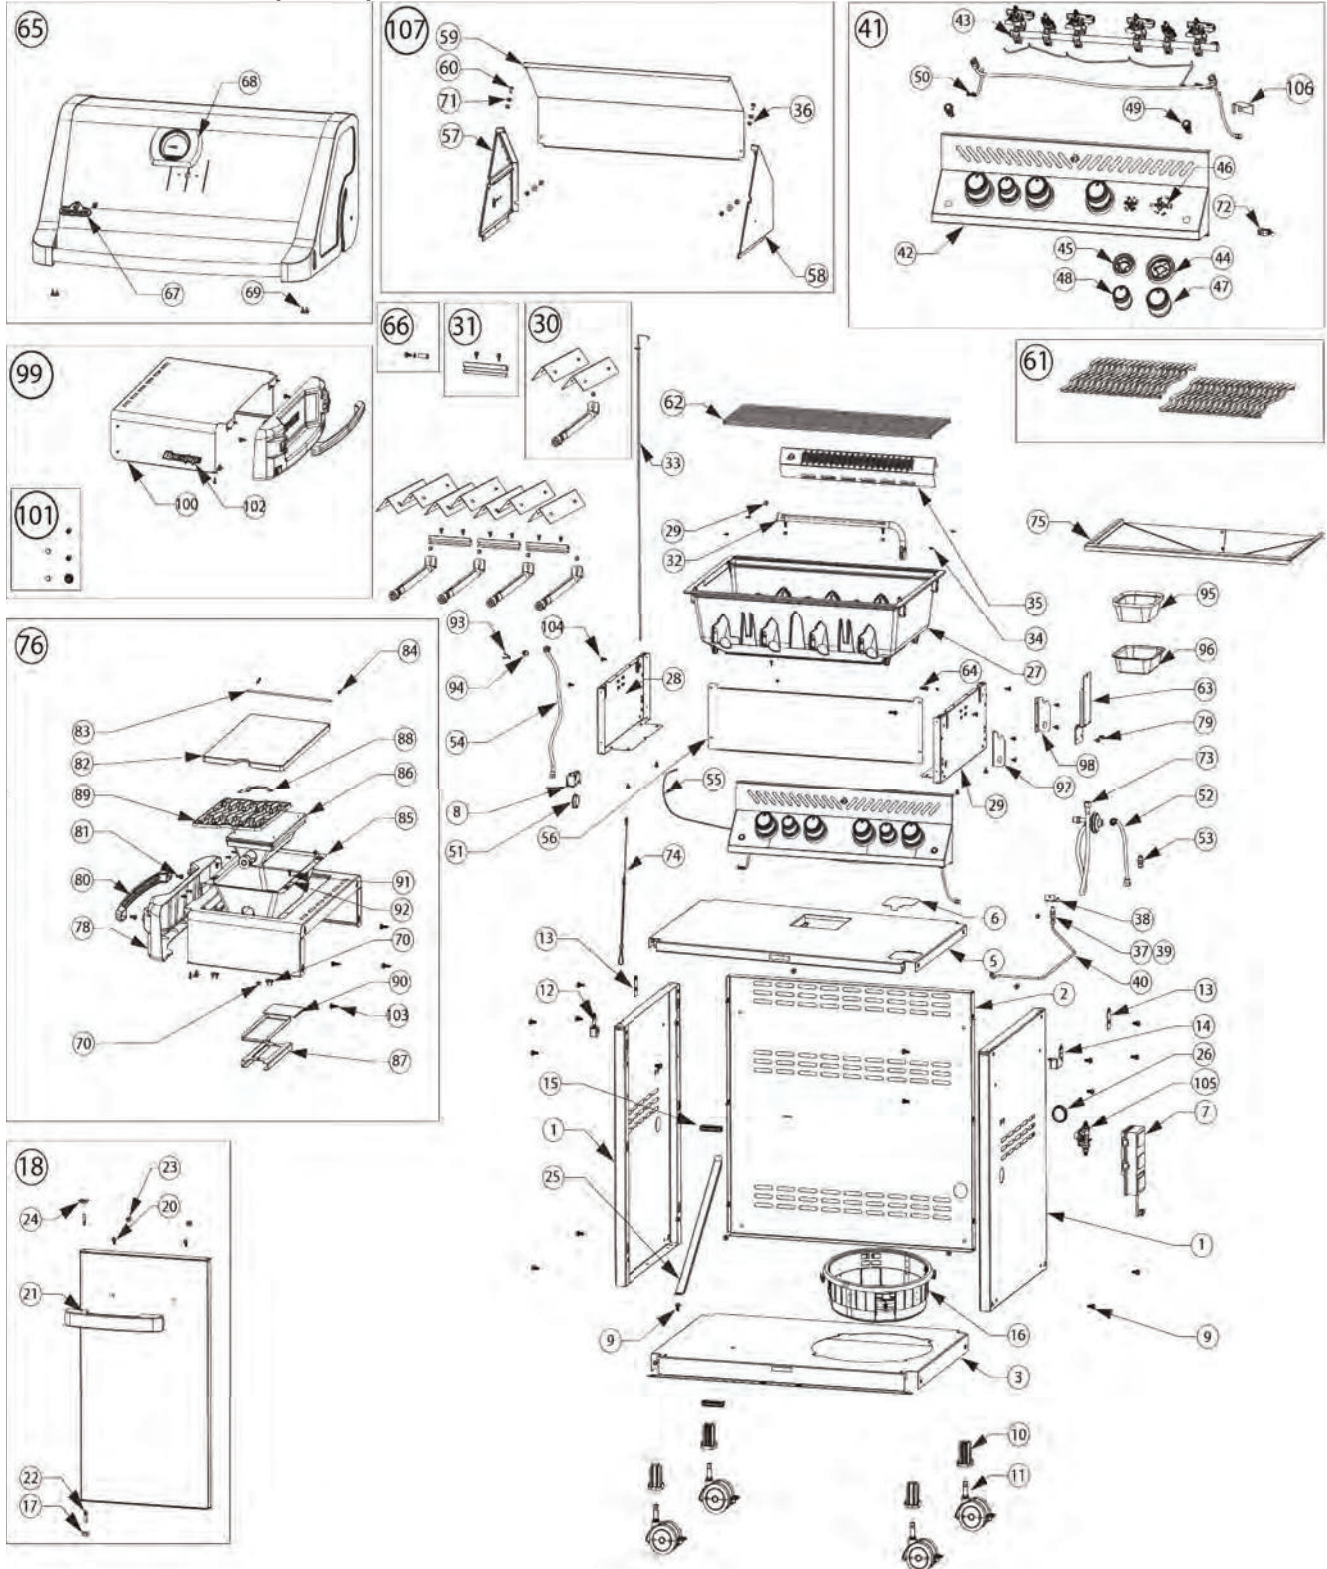

P500RSIB-3 (2020)

P500RSIB-3 (2020)

Item	Part #	Description	Price
1	N475-0359-GY1SG	left/right cart enclosure panel	€ 73,50
2	N475-0360-GY1SG	rear cart enclosure panel	€ 99,00
3	N590-0306-GY1SG	bottom shelf	€ 109,00
	N590-0258-GY1SG	bottom shelf	€ 109,00
5	N585-0125-GY1SG	heat shield	€ 139,00
6	N200-0133-GY1SG	heat shield hole cover	€ 17,00
7	N350-0077	battery housing	€ 42,00
8	N357-0021	electronic ignition - 2 spark	€ 20,00
9	N570-0024	1/4"-20 x 1/2" screw	€ 1,00
10	N510-0016	caster plug - each	**
11	S82001	caster	€ 20,00
12	N080-0385	door pivot left bracket	€ 4,00
13	N080-0371	unit mount bracket	€ 2,00
14	N080-0386	door pivot right bracket	€ 4,00
15	N430-0009	magnetic catch	€ 2,00
16	N370-0845CE	tank support	€ 26,50
17	N105-0011	door bushings	€ 1,00
18	N010-0996-SER	cart door	€ 159,00
	N010-0768-SER	cart door - black	€ 159,00
	N010-1091-SER	cart door - charcoal	€ 159,00
20	N340-0007	tool hook	€ 4,00
21	N325-0103-SER	door handle	€ 25,00
22	N485-0028	pivot pin door top	€ 1,00
23	N570-0082	1/4"-20 x 5/8" screw	€ 1,00
24	N160-0022	clip door pivot pin	€ 2,00
25	N080-0254G	propane tank inhibitor bracket	€ 14,50
26	N105-0012	1.5" bushing	€ 1,00
27	N010-1090-SER	base casting	€ 299,00
28	N080-0282-GY1HT	unit mounting bracket	€ 35,00
29	N570-0068	#14 x 1/2" screw	€ 1,00
30	S87001	burner & sear plate kit	€ 51,50
31	S87011	cross light bracket kit	€ 14,50
32	N100-0045	rear burner	€ 26,50
33	N240-0001	rear burner electrode	€ 14,50
34	N570-0008	#8 x 1/2" screw	€ 2,00
35	N350-0069	rear burner housing	€ 31,50
36	N450-0006	1/4" - 20 nut	€ 1,00
37	N455-0062	rear burner orifice 1.45mm	€ 4,00
	N455-0063	rear burner orifice #60	€ 5,50
38	N080-0286	bracket rear burner orifice	€ 1,00
39	N255-0007	fitting	€ 3,00
40	N720-0058	rear burner supply tube	€ 26,50
41	N010-1088-SER	control panel assembly	€ 399,00
	N010-1089-SER	control panel assembly	€ 399,00
	N160-0042	clip, control panel wires	€ 2,00
42	N475-0460	control panel	€ 125,00
43	N010-0714	manifold assembly	€ 125,00
	N010-0715	manifold assembly	€ 125,00
44	N010-1053	control knob bezel large	€ 21,00
45	N010-1054	control knob bezel small	€ 21,00
46	N570-0078	screw M4 x 8mm	€ 1,00
47	N380-0039	burner control knob large	€ 10,50
48	N380-0040	burner control knob small	€ 10,50