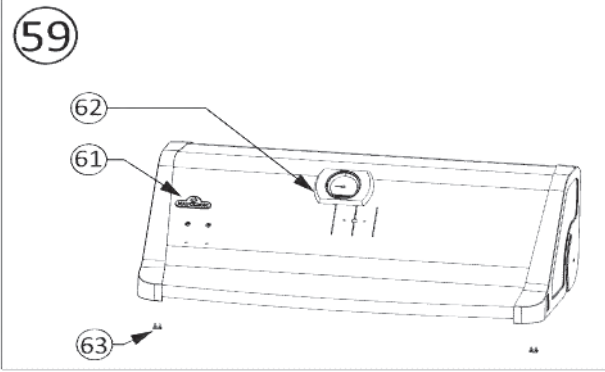

P665RSIB

P665RSIB

Item	Part #	Description	Price
1	N475-0359-GY1SG	left/right cart enclosure panel	€ 73,50
2	N475-0494-GY1SG	rear cart enclosure panel	€ 179,00
3	N590-0311-GY1SG	bottom shelf	€ 125,00
4	N585-0127-GY1SG	heat shield	€ 149,00
5	N200-0133-GY1SG	heat shield hole cover	€ 17,00
6	N350-0077	battery housing	€ 42,00
7	N357-0021	electronic ignition - 2 spark	€ 20,00
8	N570-0024	1/4"-20 x 1/2" screw	€ 1,00
9	N510-0020	caster plug - each	€ 1,00
10	S82001	caster	€ 20,00
11	N080-0385	door pivot left bracket	€ 4,00
12	N080-0371	unit mount bracket	€ 2,00
13	N080-0386	door pivot right bracket	€ 4,00
14	N430-0009	magnetic catch	€ 2,00
15	N370-0981CE	tank support	€ 54,50
16	N105-0011	door bushings	€ 1,00
17	N010-1107-SER	cart door left	€ 129,00
	N010-1108-SER	cart door left - black	€ 139,00
	N010-1109-SER	cart door left - charcoal	€ 139,00
18	N010-1110-SER	cart door right	€ 129,00
	N010-1111-SER	cart door right - black	€ 139,00
	N010-1112-SER	cart door right - charcoal	€ 139,00
19	55110	tool hook	**
20	N325-0108-SER	door handle	€ 22,00
21	N080-0254G	propane tank inhibitor bracket	€ 14,50
22	N010-1122-SER	base casting	€ 299,00
23	N080-0282-GY1HT	unit mounting bracket	€ 35,00
24	N570-0068	#14 x 1/2" screw	€ 1,00
25	S87001	burner & sear plate kit	€ 51,50
26	S87011	cross light bracket kit	€ 14,50
27	N100-0045	rear burner	€ 26,50
28	N240-0001	rear burner electrode	€ 14,50
29	N570-0008	#8 x 1/2" screw	€ 2,00
30	N350-0069	rear burner housing	€ 31,50
31	N450-0006	1/4" - 20 nut	€ 1,00
32	N455-0062	rear burner orifice 1.45mm	€ 4,00
33	N080-0286	bracket rear burner orifice	€ 1,00
34	N255-0058	fitting	€ 12,50
35	N720-0082	rear burner supply tube	€ 17,00
36	N010-1125-SER	control panel assembly	€ 549,00
37	N475-0487	control panel	€ 105,00
38	N010-1102	manifold assembly	€ 149,00
39	N010-1053	control knob bezel large	€ 21,00
40	N010-1054	control knob bezel small	€ 21,00
41	N570-0078	screw M4 x 8mm	€ 1,00
42	N380-0039	burner control knob large	€ 10,50
43	N380-0040	burner control knob small	€ 10,50
44	N660-0008	switch	€ 21,00
45	N010-1104	LED wire harness	€ 52,50
46	N720-0071	manifold flex connector	€ 26,50
47	N720-0055	side burner supply tube	€ 12,50
48	N750-0016	electronic ignition lead	€ 4,00
49	N200-0132-GY1SG	back cover	€ 52,50