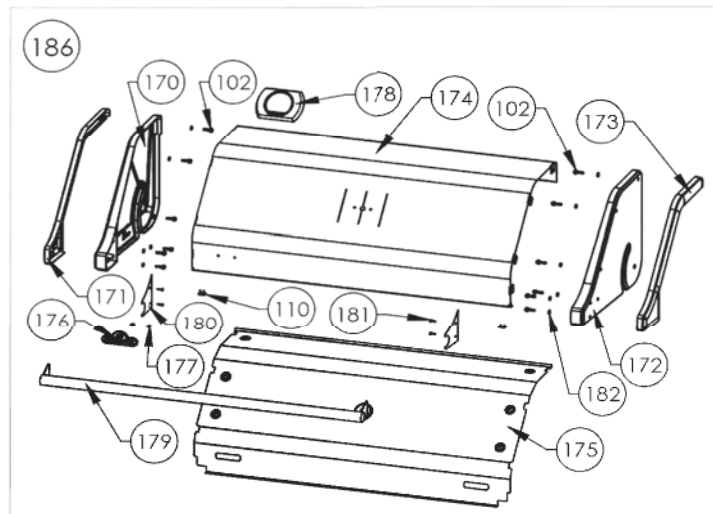

PRO665RSIB-2

Serial numbers CE-025604 and up

PRO665RSIB-2

Serial numbers CE-025604 and up

PRO665RSIB-2

Serial numbers CE-025604 and up

Item	Part #	Description	Price
1	N010-0920-GY1SG	bottom shelf	€ 199,00
2	N130-0016	caster, locking	€ 17,00
3	N735-0003	1/4" lockwasher	€ 1,00
4	N570-0082	1/4-20 x 5/8" screw	€ 1,00
5	N015-0011	axle	€ 14,50
6	N745-0009	wheel	€ 12,50
7	N450-0023	axle cap	€ 3,00
8	N120-0037	wheel hub cap	€ 7,50
9	N475-0427-GY1SG	left-right panel	€ 84,00
10	N080-0401-GY1SG	bracket side shelf	€ 7,50
11	N570-0008	#8 x 1/2" screw	€ 2,00
12	N475-0429-GY1SG	panel right rear	€ 52,50
13	N475-0428-GY1SG	panel left rear	€ 52,50
14	N570-0086	#14 x 1/2" screw	€ 1,00
15	N357-0020	ignition	€ 26,50
16	N475-0431	panel right front	€ 73,50
17	N475-0430	panel left front	€ 73,50
18	N080-0318-GY1SG	bracket drip pan guide	€ 4,00
19	N655-0199	stiffener door hinge	€ 63,00
20	N475-0434-GY1SG	panel cabinet rear	€ 99,00
21	N010-0998-SER	left side shelf	€ 449,00
22	N010-0997-SER	right side shelf	€ 309,00
23	N585-0107	igniter heat shield	€ 14,50
24	N750-0033	ground wire	€ 2,00
25	N585-0111-GY1SG	heat shield	€ 99,00
26	N010-0887	cabinet light	€ 17,00
27	N080-0330-GY1SG	bracket rear cover	€ 7,50
28	N080-0331-GY1SG	bracket base	€ 3,00
29	N080-0332-GY1SG	bracket bumper	€ 12,50
30	N475-0341-GY1SG	panel inner cabinet	€ 37,00
31	N590-0239-GY1SG	shelf	€ 31,50
32	N010-0873-GY1SG	tank ring (LP)	€ 63,00
33	N707-0014	transformer CE	€ 42,00
	N707-0013	transformer GB	€ 42,00
34	N160-0039	wire clip	€ 1,50
35	N510-0013	black silicone lid bumper	€ 2,00
36	N080-0384-GY1SG	tank ring bracket	€ 6,50
37	N570-0022	screw 8 -32 x 3/8"	€ 1,00
38	N105-0012	1.5 " snap bushing	€ 1,00
39	N555-0025	lighting rod	€ 3,00
40	N570-0076	#8 x 1/2" screw	€ 1,00
41	N185-0005	bottle cap container	€ 17,00
42	55110	tool hook bracket	#N/B
43	N710-0086	grease tray holder	€ 73,50
44	62008	grease trays foil	#N/B
45	N200-0123-GY1SG	back cover	€ 31,50
46	N185-0003	ice bucket	€ 31,50
47	N590-0189	cutting board	€ 26,50
48	N335-0098-M02	side shelf lid	€ 26,50
49	N485-0021	push pin	€ 1,00
50	N555-0084	side burner pivot rod	€ 3,00
51	N120-0034-GY0TX	side shelf end cap, right	€ 31,50
52	N010-0997-SER	stainless steel side shelf right	€ 309,00