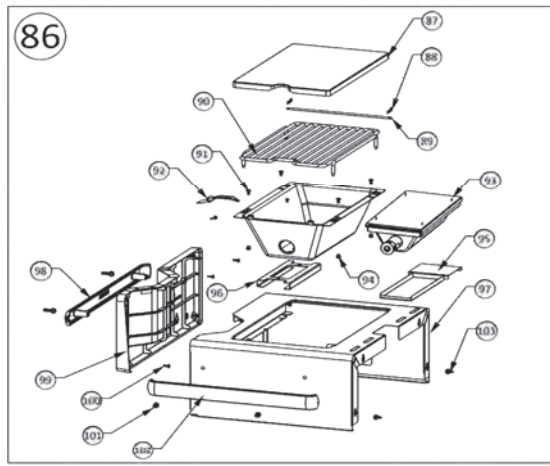

PRO665RSIB-3

PRO665RSIB-3

Item	Part #	Description	Price
1	N520-0037	warming rack	€ 95,00
2	N305-0085	cooking grids large	€ 125,00
3	N305-0092	cooking grids small	€ 84,00
4	N080-0320	cross light bracket	€ 17,00
5	N080-0321	cross light bracket small	€ 12,50
6	N100-0049	smoker burner	€ 21,00
7	N010-0966	drip pan	€ 169,00
8	N190-0005-T	control box	€ 125,00
9	N750-0070	light wire harness	€ 25,00
10	N240-0036	rear burner electrode	€ 6,50
11	N100-0045-SER	rear burner	€ 14,50
12	N350-0069	rear burner housing (infra-red)	€ 31,50
13	N570-0073	1/4-20 x 5/8" screw	€ 1,00
14	N200-0106	smoker burner cover	€ 52,50
15	N010-0800-SER	smoker tray	€ 63,00
16	N080-0311	bracket igniter smoke burner	€ 17,00
17	N080-0329	burner grease shield	€ 12,50
18	N585-0111-GY1SG	heat shield	€ 99,00
19	N455-0055	rear burner orifice	€ 5,50
	W456-0050	rear burner orifice	€ 10,50
20	N255-0058	90 degree elbow fitting	€ 12,50
21	N570-0008	screw, 10-24 x 3	€ 2,00
22	N720-0056	smoker burner flex	€ 26,50
23	N655-0206	base stiffener	€ 6,50
24	N455-0016	smoker burner orifice	€ 5,50
	N455-0002	smoker burner orifice	€ 5,50
25	N720-0053	rear burner supply tube	€ 19,00
26	N200-0123-GY1SG	back cover	€ 31,50
27	N080-0315	bracket rear burner orifice	€ 7,50
28	N735-0001	washer side shelf	€ 2,00
29	N240-0033	smoker burner igniter	€ 4,00
30	N080-0401-GY1SG	bracket side shelf	€ 7,50
31	N570-0087	1/4-20 x 7/8" screw	€ 1,00
32	N655-0199	stiffener door hinge	€ 63,00
33	N475-0301-M06	rotisserie mount	€ 12,50
34	N080-0331-GY1SG	bracket base	€ 3,00
35	N475-0431	panel right front	€ 73,50
36	N475-0429-GY1SG	panel right rear	€ 52,50
37	N585-0107	igniter heat shield	€ 14,50
38	N080-0330-GY1SG	bracket rear cover	€ 7,50
39	N475-0428-GY1SG	panel rear left	€ 52,50
40	N475-0434-GY1SG	panel cabinet rear	€ 99,00
41	N010-0857	regulator step down	€ 73,50
	N010-0857-FR	regulator step down - France	**
	N010-0858	regulator step down	€ 63,00
42	N570-0086	screw 14 x 1/2	€ 1,00
43	N590-0239-GY1SG	shelf	€ 31,50
44	N475-0341-GY1SG	panel inner cabinet	€ 37,00
45	N475-0427-GY1SG	left-right panel	€ 84,00
46	N105-0012	1.5 " snap bushing	€ 1,00
47	N010-0803	door right	€ 199,00
48	N530-0032	regulator -Germany	€ 25,00
	N530-0033	regulator -Holland	€ 25,00