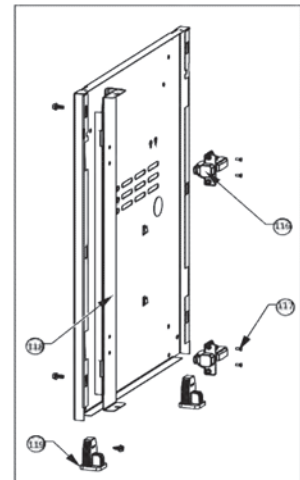

PRO500RSIB-3

PRO500RSIB-3

Item	Part #	Description	Price
1	S83014	cooking grids - wave stainless rod	€ 229,00
2	N520-0038	warming rack	€ 84,00
3	N585-0107	igniter heat shield	€ 14,50
4	N570-0008	#8 x 1/2" screw	€ 2,00
5	N200-0120-GY1SG	back cover	€ 37,00
6	62007	disposable grease tray	**
7	N710-0062	grease tray aluminium	€ 12,50
8	N475-0368-GY1SG	rear cart enclosure panel	€ 84,00
9	N710-0093	drip pan	€ 105,00
10	N350-0069	rear burner housing (infra-red)	€ 31,50
11	N240-0036	rear burner electrode	€ 6,50
12	N100-0045-SER	rear burner	€ 14,50
13	N190-0005-T	control box	€ 125,00
14	N475-0016	rotisserie mount	€ 10,50
15	N570-0086	#14 x 1/2" screw	€ 1,00
16	N010-0736	rear burner orifice	€ 12,50
	N010-0737	rear burner orifice	€ 19,00
18	N720-0058	rear burner supply tube	€ 26,50
19	N530-0023-SER	regulator step down	€ 73,50
	N530-0026-SER	regulator step down	€ 73,50
21	N475-0400-GY1SG-SER	left/right side panel assembly	€ 125,00
22	N010-0880	door right	€ 179,00
23	N010-1160-SER	control panel	€ 649,00
	N010-1161-SER	control panel	€ 649,00
25	N200-0133-GY1SG	heat shield hole cover	€ 17,00
26	N585-0131-GY1SG	heat shield	€ 105,00
27	N105-0001	7/8 " snap bushing	€ 1,00
28	N555-0097	lighting rod	€ 5,50
29	Z080-0012	bottle opener	€ 7,50
30	55110	tool hook bracket	**
31	N185-0005	bottle cap container	€ 17,00
32	N720-0055	side burner supply tube	€ 12,50
33	N357-0022	electronic ignition - 4 spark	€ 17,00
35	N750-0034	wire connector igniter	€ 1,00
36	N080-0371	unit mount bracket	€ 2,00
37	N010-0881	door left	€ 179,00
38	N707-0013	transformer GB	€ 42,00
	N707-0014	transformer CE	€ 42,00
39	N530-0032	regulator -Germany	€ 25,00
	N530-0033	regulator -Holland	€ 25,00
	N530-0034	regulator -Spain/Finland/Norway/Denmark	€ 25,00
	N530-0035	regulator -Sweden	€ 25,00
	N530-0036	regulator -Italy	€ 25,00
	N530-0037	regulator -United Kingdom	€ 25,00
	N530-0038	regulator -France	€ 25,00
	N530-0039	regulator -Hungary	€ 25,00
	N530-0042	regulator -Switzerland	€ 25,00
	N530-0043	regulator -russia	€ 25,00
	N530-0044	regulator -poland	€ 25,00
	N530-0046	regulator -Czech republic	€ 25,00
40	S82001	caster	€ 20,00
41	N590-0251-GY1SG	shelf	€ 21,00
42	N475-0341-GY1SG	panel inner cabinet	€ 37,00