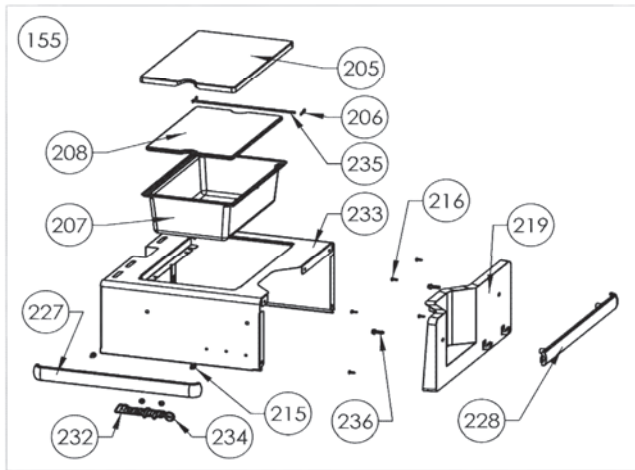

PRO825RSBI-3

PRO825RSBI-3

PRO825RSBI-3

PRO825RSBI-3

Item	Part #	Description	Price
1	N370-0877	base	€ 2.699,00
2	N570-0038	1/4-20 x 1/2" screw	€ 1,00
3	N100-0057	main burner	€ 26,50
4	N100-0049	smoker burner	€ 21,00
5	N080-0320	cross light bracket	€ 17,00
6	N080-0321	cross light bracket small	€ 12,50
7	N370-0822	sear plate mount	€ 8,50
8	N200-0106	smoker burner cover	€ 52,50
9	N510-0013	black silicone lid bumper	€ 2,00
	N510-0017	black silicone lid bumper 60A	€ 1,00
10	N080-0339	burner grease shield	€ 12,50
11	N080-0340	burner grease shield small	€ 9,50
12	N450-0025	1/4" - 20 nut	€ 1,00
13	N080-0315	bracket rear burner orifice	€ 7,50
14	N455-0055	rear burner orifice	€ 5,50
15	N255-0058	90 degree elbow fitting	€ 12,50
16	N080-0311	bracket igniter smoker burner	€ 17,00
17	N720-0056	smoker burner flex	€ 26,50
18	N455-0016	smoker burner orifice	€ 5,50
19	N240-0033	smoker burner igniter	€ 4,00
20	N655-0206	base stiffener	€ 6,50
21	N570-0104	screw, 10-24 x 3/8"	€ 1,00
22	N570-0008	#8 x 1/2" screw	€ 2,00
23	N475-0492	control panel	€ 179,00
24	N570-0078	screw m4 x 8mm	€ 1,00
25	N010-0794	manifold	€ 199,00
26	N720-0071	manifold flex connector	€ 26,50
28	N120-0024	end cap left	€ 42,00
29	N120-0025	end cap right	€ 42,00
30	N660-0009	switch	€ 29,50
31	N402-0019	logo light	€ 23,00
32	N585-0098	switch heat shield	€ 3,00
33	N010-1135	control panel wire harness	€ 115,00
34	N010-1097	large control knob bezel	€ 25,00
35	N010-1098	small control knob bezel	€ 23,00
36	N380-0035-CL	burner control knob large	€ 12,50
37	N380-0034-CL	burner control knob small	€ 12,50
38	N585-0101	smoker shield	€ 4,00
39	N080-0432	logo light mounting bracket	€ 19,00
40	N570-0022	8-32 x 3/8" screw	€ 1,00
41	N720-0053	rear burner supply tube	€ 19,00
42	N350-0069	rear burner housing (infra-red)	€ 31,50
43	N100-0045-SER	rear burner	€ 14,50
45	N240-0036	rear burner electrode	€ 6,50
46	N305-0082	sear plate	€ 12,50
47	N305-0085	cooking grids large	€ 125,00
48	N305-0092	cooking grids small	€ 84,00
49	N010-0800-SER	smoker tube	€ 63,00
50	N585-0133	heat shield	€ 10,50
54	N570-0012	1/4"-20 X 5/8 carriage bolt	€ 1,00
55	W735-0011	3/4" washer	€ 1,50
56	N570-0073	1/4-20 x 5/8" screw	€ 1,00
57	N350-0072	housing left light	€ 10,50