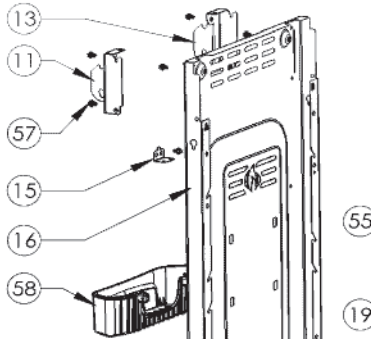

R365 Series (2019)

R365 Series (2019)

Item	Part #	Description	Price
1	N520-0042-BK2GL	warming rack porcelain	€ 14,50
	N520-0043	warming rack chrome (SIB)	€ 17,00
2	S83015	cast cooking grid kit	€ 105,00
	S83016	stainless cooking grid kit (SIB)	€ 159,00
3	S87001	burner & sear plate kit	€ 51,50
	N100-0056	main burner	€ 31,50
	N305-0082	sear plate	€ 12,50
4	S87016	cross light bracket kit	€ 10,50
5	N200-0126-GY1SG	back cover	€ 26,50
6	N475-0091	rotisserie bracket (accessory)	€ 9,50
7	N010-1030-SER	base casting assembly 365	€ 349,00
8	N710-0062	grease tray aluminium	€ 12,50
	62007	foil grease trays (5 pieces)	**
9	N710-0107	drip pan	€ 35,00
10	N160-0033-GY1SG	grease tray holder	€ 3,00
11	N080-0364	bracket side shelf "A"	€ 9,50
12	N430-0002	magnetic catch	€ 6,50
13	N080-0365	bracket side shelf "B"	€ 9,50
14	N475-0442-GY1SG	rear cart enclosure panel	€ 26,50
15	N080-0378-GY1SG	bracket, pivot	€ 4,00
16	N475-0607-GY1SG	left/right cart enclosure panel	€ 84,00
17	N080-0380-GY1SG	magnet bracket	€ 4,00
18	N655-0205	propane tank support	**
19	N590-0278-GY1SG	bottom shelf	€ 75,00
20	N510-0015	caster plug	€ 3,00
21	S82001	caster kit	€ 20,00
22	N590-0254-SER	assembly stainless steel side shelf	€ 125,00
	N590-0280-SER	assembly black side shelf	€ 73,50
23	S87015	shelf pivot hardware kit	€ 14,50
24	N010-0959-SER	black cart door kit	€ 95,00
	N010-0960-SER	stainless steel cart door kit	€ 95,00
25	N325-0094-SER	door handle	€ 6,50
26	N105-0011	door bushings	€ 1,00
27	N010-0962	assembly lid - stainless	€ 249,00
	N010-0961	assembly lid - black	€ 249,00
28	S91003	temperature gauge kit	€ 26,50
29	N385-0307-SER	NAPOLEON logo	€ 4,00
30	N510-0013	black silicone lid bumper	€ 2,00
31	S87014	lid pivot hardware kit	€ 4,00
32	N010-1012-SER	control panel assembly 365 CE 30mbar	€ 149,00
	N010-1013-SER	control panel assembly 365 CE 37mbar	€ 149,00
	N010-1014-SER	control panel assembly 365 CE 50mbar	€ 149,00
	N010-1015-SER	control panel assembly flame side burner 365 CE 30mbar (SB)	€ 149,00
	N010-1016-SER	control panel assembly flame side burner 365 CE 37mbar (SB)	€ 149,00
	N010-1017-SER	control panel assembly flame side burner 365 CE 50mbar (SB)	€ 149,00
	N010-1018-SER	control panel assembly infrared burner 365 CE 30mbar (SIB)	€ 149,00
	N010-1019-SER	control panel assembly infrared burner 365 CE 37mbar (SIB)	€ 149,00
	N010-1020-SER	control panel assembly infrared burner 365 CE 50mbar (SIB)	€ 149,00
33	S86002	electronic ignition - 1 spark	€ 13,50
34	S88005	burner control knob large	€ 8,50
35	S88001	control knob bezel large	€ 8,50
36	S88006	control knob small	€ 7,50
37	N051-0012	control knob bezel small	€ 4,00
38	N160-0041	flex line clip	€ 0,50
39	N010-1006-SER	assembly flame side burner	€ 169,00

** Please contact the service desk for pricing.