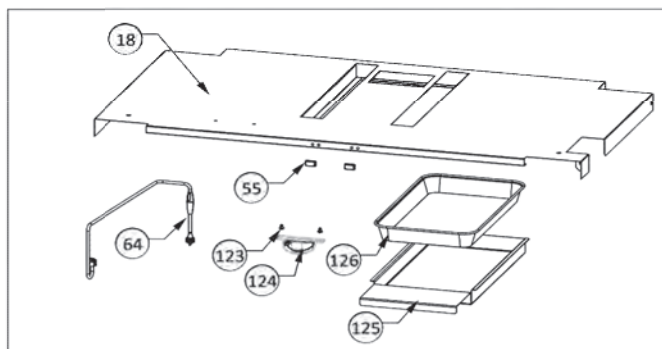

PRO665RSIB-3

PRO665RSIB-3

Item	Part #	Description	Price
1	N520-0037	warming rack	€ 95,00
2	N305-0085	cooking grids large	€ 125,00
3	N305-0092	cooking grids small	€ 84,00
4	N080-0320	cross light bracket	€ 17,00
5	N080-0321	cross light bracket small	€ 12,50
6	N100-0049	smoker burner	€ 21,00
7	N010-0966	drip pan	€ 169,00
8	N190-0005-T	control box	€ 125,00
9	N750-0070	light wire harness	€ 25,00
10	N240-0036	rear burner electrode	€ 6,50
11	N100-0045-SER	rear burner	€ 14,50
12	N350-0069	rear burner housing (infra-red)	€ 31,50
13	N570-0073	1/4-20 x 5/8" screw	€ 1,00
14	N200-0106	smoker burner cover	€ 52,50
15	N010-0800-SER	smoker tray	€ 63,00
16	N080-0311	bracket igniter smoke burner	€ 17,00
17	N080-0329	burner grease shield	€ 12,50
18	N585-0111-GY1SG	heat shield	€ 99,00
19	N455-0055	rear burner orifice	€ 5,50
	W456-0050	rear burner orifice	€ 10,50
20	N255-0058	90 degree elbow fitting	€ 12,50
21	N570-0008	screw, 10-24 x 3	€ 2,00
22	N720-0056	smoker burner flex	€ 26,50
23	N655-0206	base stiffener	€ 6,50
24	N455-0016	smoker burner orifice	€ 5,50
	N455-0002	smoker burner orifice	€ 5,50
25	N720-0053	rear burner supply tube	€ 19,00
26	N200-0123-GY1SG	back cover	€ 31,50
27	N080-0315	bracket rear burner orifice	€ 7,50
28	N735-0001	washer side shelf	€ 2,00
29	N240-0033	smoker burner igniter	€ 4,00
30	N080-0401-GY1SG	bracket side shelf	€ 7,50
31	N570-0087	1/4-20 x 7/8" screw	€ 1,00
32	N655-0199	stiffener door hinge	€ 63,00
33	N475-0301-M06	rotisserie mount	€ 12,50
34	N080-0331-GY1SG	bracket base	€ 3,00
35	N475-0431	panel right front	€ 73,50
36	N475-0429-GY1SG	panel right rear	€ 52,50
37	N585-0107	igniter heat shield	€ 14,50
38	N080-0330-GY1SG	bracket rear cover	€ 7,50
39	N475-0428-GY1SG	panel rear left	€ 52,50
40	N475-0434-GY1SG	panel cabinet rear	€ 99,00
41	N010-0857	regulator step down	€ 73,50
	N010-0857-FR	regulator step down - France	**
	N010-0858	regulator step down	€ 63,00
42	N570-0086	screw 14 x 1/2	€ 1,00
43	N590-0239-GY1SG	shelf	€ 31,50
44	N475-0341-GY1SG	panel inner cabinet	€ 37,00
45	N475-0427-GY1SG	left-right panel	€ 84,00
46	N105-0012	1.5 " snap bushing	€ 1,00
47	N010-0803	door right	€ 199,00
48	N530-0032	regulator -Germany	€ 25,00
	N530-0033	regulator -Holland	€ 25,00