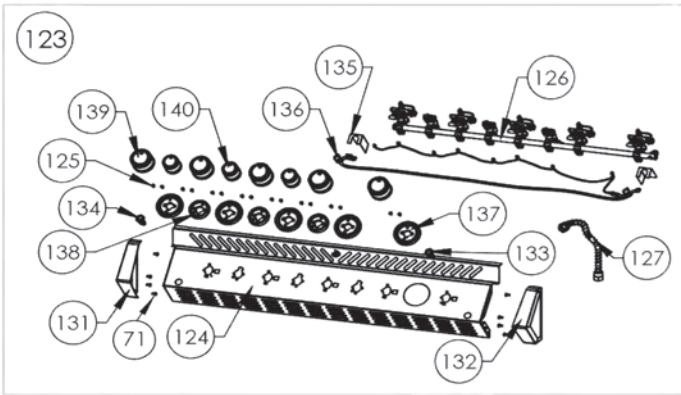

PRO665RSIB-2

Serial numbers CE-025604 and up

PRO665RSIB-2

Serial numbers CE-025604 and up

Item	Part #	Description	Price
1	N010-0920-GY1SG	bottom shelf	€ 199,00
2	N130-0016	caster, locking	€ 17,00
3	N735-0003	1/4" lockwasher	€ 1,00
4	N570-0082	1/4-20 x 5/8" screw	€ 1,00
5	N015-0011	axle	€ 14,50
6	N745-0009	wheel	€ 12,50
7	N450-0023	axle cap	€ 3,00
8	N120-0037	wheel hub cap	€ 7,50
9	N475-0427-GY1SG	left-right panel	€ 84,00
10	N080-0401-GY1SG	bracket side shelf	€ 7,50
11	N570-0008	#8 x 1/2" screw	€ 2,00
12	N475-0429-GY1SG	panel right rear	€ 52,50
13	N475-0428-GY1SG	panel left rear	€ 52,50
14	N570-0086	#14 x 1/2" screw	€ 1,00
15	N357-0020	ignition	€ 26,50
16	N475-0431	panel right front	€ 73,50
17	N475-0430	panel left front	€ 73,50
18	N080-0318-GY1SG	bracket drip pan guide	€ 4,00
19	N655-0199	stiffener door hinge	€ 63,00
20	N475-0434-GY1SG	panel cabinet rear	€ 99,00
21	N010-0998-SER	left side shelf	€ 449,00
22	N010-0997-SER	right side shelf	€ 309,00
23	N585-0107	igniter heat shield	€ 14,50
24	N750-0033	ground wire	€ 2,00
25	N585-0111-GY1SG	heat shield	€ 99,00
26	N010-0887	cabinet light	€ 17,00
27	N080-0330-GY1SG	bracket rear cover	€ 7,50
28	N080-0331-GY1SG	bracket base	€ 3,00
29	N080-0332-GY1SG	bracket bumper	€ 12,50
30	N475-0341-GY1SG	panel inner cabinet	€ 37,00
31	N590-0239-GY1SG	shelf	€ 31,50
32	N010-0873-GY1SG	tank ring (LP)	€ 63,00
33	N707-0014	transformer CE	€ 42,00
	N707-0013	transformer GB	€ 42,00
34	N160-0039	wire clip	€ 1,50
35	N510-0013	black silicone lid bumper	€ 2,00
36	N080-0384-GY1SG	tank ring bracket	€ 6,50
37	N570-0022	screw 8 -32 x 3/8"	€ 1,00
38	N105-0012	1.5 " snap bushing	€ 1,00
39	N555-0025	lighting rod	€ 3,00
40	N570-0076	#8 x 1/2" screw	€ 1,00
41	N185-0005	bottle cap container	€ 17,00
42	55110	tool hook bracket	#N/B
43	N710-0086	grease tray holder	€ 73,50
44	62008	grease trays foil	#N/B
45	N200-0123-GY1SG	back cover	€ 31,50
46	N185-0003	ice bucket	€ 31,50
47	N590-0189	cutting board	€ 26,50
48	N335-0098-M02	side shelf lid	€ 26,50
49	N485-0021	push pin	€ 1,00
50	N555-0084	side burner pivot rod	€ 3,00
51	N120-0034-GY0TX	side shelf end cap, right	€ 31,50
52	N010-0997-SER	stainless steel side shelf right	€ 309,00

Pricing subject to change

Prices are recommended end-user prices

** Please contact service desk for pricing

35
Effective January 1st, 2023