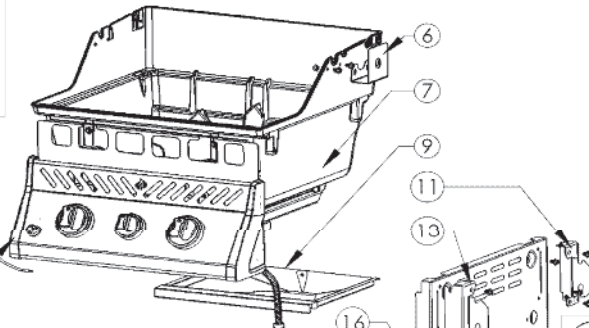

R365 Series (2019)

R365 Series (2019)

Item	Part #	Description	Price
1	N520-0042-BK2GL	warming rack porcelain	€ 14,50
	N520-0043	warming rack chrome (SIB)	€ 17,00
2	S83015	cast cooking grid kit	€ 105,00
	S83016	stainless cooking grid kit (SIB)	€ 159,00
3	S87001	burner & sear plate kit	€ 51,50
	N100-0056	main burner	€ 31,50
	N305-0082	sear plate	€ 12,50
4	S87016	cross light bracket kit	€ 10,50
5	N200-0126-GY1SG	back cover	€ 26,50
6	N475-0091	rotisserie bracket (accessory)	€ 9,50
7	N010-1030-SER	base casting assembly 365	€ 349,00
8	N710-0062	grease tray aluminium	€ 12,50
	62007	foil grease trays (5 pieces)	**
9	N710-0107	drip pan	€ 35,00
10	N160-0033-GY1SG	grease tray holder	€ 3,00
11	N080-0364	bracket side shelf "A"	€ 9,50
12	N430-0002	magnetic catch	€ 6,50
13	N080-0365	bracket side shelf "B"	€ 9,50
14	N475-0442-GY1SG	rear cart enclosure panel	€ 26,50
15	N080-0378-GY1SG	bracket, pivot	€ 4,00
16	N475-0607-GY1SG	left/right cart enclosure panel	€ 84,00
17	N080-0380-GY1SG	magnet bracket	€ 4,00
18	N655-0205	propane tank support	**
19	N590-0278-GY1SG	bottom shelf	€ 75,00
20	N510-0015	caster plug	€ 3,00
21	S82001	caster kit	€ 20,00
22	N590-0254-SER	assembly stainless steel side shelf	€ 125,00
	N590-0280-SER	assembly black side shelf	€ 73,50
23	S87015	shelf pivot hardware kit	€ 14,50
24	N010-0959-SER	black cart door kit	€ 95,00
	N010-0960-SER	stainless steel cart door kit	€ 95,00
25	N325-0094-SER	door handle	€ 6,50
26	N105-0011	door bushings	€ 1,00
27	N010-0962	assembly lid - stainless	€ 249,00
	N010-0961	assembly lid - black	€ 249,00
28	S91003	temperature gauge kit	€ 26,50
29	N385-0307-SER	NAPOLEON logo	€ 4,00
30	N510-0013	black silicone lid bumper	€ 2,00
31	S87014	lid pivot hardware kit	€ 4,00
32	N010-1012-SER	control panel assembly 365 CE 30mbar	€ 149,00
	N010-1013-SER	control panel assembly 365 CE 37mbar	€ 149,00
	N010-1014-SER	control panel assembly 365 CE 50mbar	€ 149,00
	N010-1015-SER	control panel assembly flame side burner 365 CE 30mbar (SB)	€ 149,00
	N010-1016-SER	control panel assembly flame side burner 365 CE 37mbar (SB)	€ 149,00
	N010-1017-SER	control panel assembly flame side burner 365 CE 50mbar (SB)	€ 149,00
	N010-1018-SER	control panel assembly infrared burner 365 CE 30mbar (SIB)	€ 149,00
	N010-1019-SER	control panel assembly infrared burner 365 CE 37mbar (SIB)	€ 149,00
	N010-1020-SER	control panel assembly infrared burner 365 CE 50mbar (SIB)	€ 149,00
33	S86002	electronic ignition - 1 spark	€ 13,50
34	S88005	burner control knob large	€ 8,50
35	S88001	control knob bezel large	€ 8,50
36	S88006	control knob small	€ 7,50
37	N051-0012	control knob bezel small	€ 4,00
38	N160-0041	flex line clip	€ 0,50
39	N010-1006-SER	assembly flame side burner	€ 169,00

** Please contact the service desk for pricing.