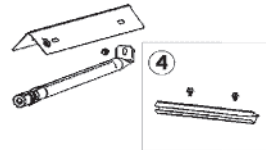

R365 Series (2019)

R365 Series (2019)

Item	Part #	Description	Price
1	N520-0042-BK2GL	warming rack porcelain	€ 14,50
	N520-0043	warming rack chrome (SIB)	€ 17,00
2	S83015	cast cooking grid kit	€ 105,00
	S83016	stainless cooking grid kit (SIB)	€ 159,00
3	S87001	burner & sear plate kit	€ 51,50
	N100-0056	main burner	€ 31,50
	N305-0082	sear plate	€ 12,50
4	S87016	cross light bracket kit	€ 10,50
5	N200-0126-GY1SG	back cover	€ 26,50
6	N475-0091	rotisserie bracket (accessory)	€ 9,50
7	N010-1030-SER	base casting assembly 365	€ 349,00
8	N710-0062	grease tray aluminium	€ 12,50
	62007	foil grease trays (5 pieces)	**
9	N710-0107	drip pan	€ 35,00
10	N160-0033-GY1SG	grease tray holder	€ 3,00
11	N080-0364	bracket side shelf "A"	€ 9,50
12	N430-0002	magnetic catch	€ 6,50
13	N080-0365	bracket side shelf "B"	€ 9,50
14	N475-0442-GY1SG	rear cart enclosure panel	€ 26,50
15	N080-0378-GY1SG	bracket, pivot	€ 4,00
16	N475-0607-GY1SG	left/right cart enclosure panel	€ 84,00
17	N080-0380-GY1SG	magnet bracket	€ 4,00
18	N655-0205	propane tank support	**
19	N590-0278-GY1SG	bottom shelf	€ 75,00
20	N510-0015	caster plug	€ 3,00
21	S82001	caster kit	€ 20,00
22	N590-0254-SER	assembly stainless steel side shelf	€ 125,00
	N590-0280-SER	assembly black side shelf	€ 73,50
23	S87015	shelf pivot hardware kit	€ 14,50
24	N010-0959-SER	black cart door kit	€ 95,00
	N010-0960-SER	stainless steel cart door kit	€ 95,00
25	N325-0094-SER	door handle	€ 6,50
26	N105-0011	door bushings	€ 1,00
27	N010-0962	assembly lid - stainless	€ 249,00
	N010-0961	assembly lid - black	€ 249,00
28	S91003	temperature gauge kit	€ 26,50
29	N385-0307-SER	NAPOLEON logo	€ 4,00
30	N510-0013	black silicone lid bumper	€ 2,00
31	S87014	lid pivot hardware kit	€ 4,00
32	N010-1012-SER	control panel assembly 365 CE 30mbar	€ 149,00
	N010-1013-SER	control panel assembly 365 CE 37mbar	€ 149,00
	N010-1014-SER	control panel assembly 365 CE 50mbar	€ 149,00
	N010-1015-SER	control panel assembly flame side burner 365 CE 30mbar (SB)	€ 149,00
	N010-1016-SER	control panel assembly flame side burner 365 CE 37mbar (SB)	€ 149,00
	N010-1017-SER	control panel assembly flame side burner 365 CE 50mbar (SB)	€ 149,00
	N010-1018-SER	control panel assembly infrared burner 365 CE 30mbar (SIB)	€ 149,00
	N010-1019-SER	control panel assembly infrared burner 365 CE 37mbar (SIB)	€ 149,00
	N010-1020-SER	control panel assembly infrared burner 365 CE 50mbar (SIB)	€ 149,00
33	S86002	electronic ignition - 1 spark	€ 13,50
34	S88005	burner control knob large	€ 8,50
35	S88001	control knob bezel large	€ 8,50
36	S88006	control knob small	€ 7,50
37	N051-0012	control knob bezel small	€ 4,00
38	N160-0041	flex line clip	€ 0,50
39	N010-1006-SER	assembly flame side burner	€ 169,00

** Please contact the service desk for pricing.