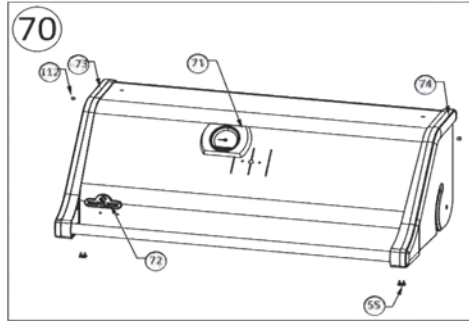

PRO665RSIB-3

PRO665RSIB-3

Item	Part #	Description	Price
1	N520-0037	warming rack	€ 95,00
2	N305-0085	cooking grids large	€ 125,00
3	N305-0092	cooking grids small	€ 84,00
4	N080-0320	cross light bracket	€ 17,00
5	N080-0321	cross light bracket small	€ 12,50
6	N100-0049	smoker burner	€ 21,00
7	N010-0966	drip pan	€ 169,00
8	N190-0005-T	control box	€ 125,00
9	N750-0070	light wire harness	€ 25,00
10	N240-0036	rear burner electrode	€ 6,50
11	N100-0045-SER	rear burner	€ 14,50
12	N350-0069	rear burner housing (infra-red)	€ 31,50
13	N570-0073	1/4-20 x 5/8" screw	€ 1,00
14	N200-0106	smoker burner cover	€ 52,50
15	N010-0800-SER	smoker tray	€ 63,00
16	N080-0311	bracket igniter smoke burner	€ 17,00
17	N080-0329	burner grease shield	€ 12,50
18	N585-0111-GY1SG	heat shield	€ 99,00
19	N455-0055	rear burner orifice	€ 5,50
	W456-0050	rear burner orifice	€ 10,50
20	N255-0058	90 degree elbow fitting	€ 12,50
21	N570-0008	screw, 10-24 x 3	€ 2,00
22	N720-0056	smoker burner flex	€ 26,50
23	N655-0206	base stiffener	€ 6,50
24	N455-0016	smoker burner orifice	€ 5,50
	N455-0002	smoker burner orifice	€ 5,50
25	N720-0053	rear burner supply tube	€ 19,00
26	N200-0123-GY1SG	back cover	€ 31,50
27	N080-0315	bracket rear burner orifice	€ 7,50
28	N735-0001	washer side shelf	€ 2,00
29	N240-0033	smoker burner igniter	€ 4,00
30	N080-0401-GY1SG	bracket side shelf	€ 7,50
31	N570-0087	1/4-20 x 7/8" screw	€ 1,00
32	N655-0199	stiffener door hinge	€ 63,00
33	N475-0301-M06	rotisserie mount	€ 12,50
34	N080-0331-GY1SG	bracket base	€ 3,00
35	N475-0431	panel right front	€ 73,50
36	N475-0429-GY1SG	panel right rear	€ 52,50
37	N585-0107	igniter heat shield	€ 14,50
38	N080-0330-GY1SG	bracket rear cover	€ 7,50
39	N475-0428-GY1SG	panel rear left	€ 52,50
40	N475-0434-GY1SG	panel cabinet rear	€ 99,00
41	N010-0857	regulator step down	€ 73,50
	N010-0857-FR	regulator step down - France	**
	N010-0858	regulator step down	€ 63,00
42	N570-0086	screw 14 x 1/2	€ 1,00
43	N590-0239-GY1SG	shelf	€ 31,50
44	N475-0341-GY1SG	panel inner cabinet	€ 37,00
45	N475-0427-GY1SG	left-right panel	€ 84,00
46	N105-0012	1.5 " snap bushing	€ 1,00
47	N010-0803	door right	€ 199,00
48	N530-0032	regulator -Germany	€ 25,00
	N530-0033	regulator -Holland	€ 25,00