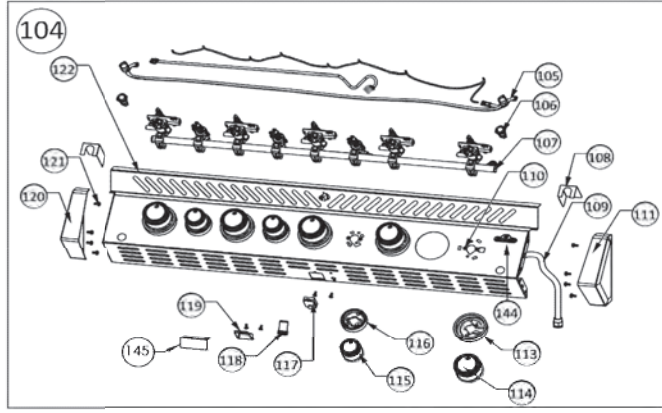

PRO665RSIB-3

PRO665RSIB-3

Item	Part #	Description	Price
1	N520-0037	warming rack	€ 95,00
2	N305-0085	cooking grids large	€ 125,00
3	N305-0092	cooking grids small	€ 84,00
4	N080-0320	cross light bracket	€ 17,00
5	N080-0321	cross light bracket small	€ 12,50
6	N100-0049	smoker burner	€ 21,00
7	N010-0966	drip pan	€ 169,00
8	N190-0005-T	control box	€ 125,00
9	N750-0070	light wire harness	€ 25,00
10	N240-0036	rear burner electrode	€ 6,50
11	N100-0045-SER	rear burner	€ 14,50
12	N350-0069	rear burner housing (infra-red)	€ 31,50
13	N570-0073	1/4-20 x 5/8" screw	€ 1,00
14	N200-0106	smoker burner cover	€ 52,50
15	N010-0800-SER	smoker tray	€ 63,00
16	N080-0311	bracket igniter smoke burner	€ 17,00
17	N080-0329	burner grease shield	€ 12,50
18	N585-0111-GY1SG	heat shield	€ 99,00
19	N455-0055	rear burner orifice	€ 5,50
	W456-0050	rear burner orifice	€ 10,50
20	N255-0058	90 degree elbow fitting	€ 12,50
21	N570-0008	screw, 10-24 x 3	€ 2,00
22	N720-0056	smoker burner flex	€ 26,50
23	N655-0206	base stiffener	€ 6,50
24	N455-0016	smoker burner orifice	€ 5,50
	N455-0002	smoker burner orifice	€ 5,50
25	N720-0053	rear burner supply tube	€ 19,00
26	N200-0123-GY1SG	back cover	€ 31,50
27	N080-0315	bracket rear burner orifice	€ 7,50
28	N735-0001	washer side shelf	€ 2,00
29	N240-0033	smoker burner igniter	€ 4,00
30	N080-0401-GY1SG	bracket side shelf	€ 7,50
31	N570-0087	1/4-20 x 7/8" screw	€ 1,00
32	N655-0199	stiffener door hinge	€ 63,00
33	N475-0301-M06	rotisserie mount	€ 12,50
34	N080-0331-GY1SG	bracket base	€ 3,00
35	N475-0431	panel right front	€ 73,50
36	N475-0429-GY1SG	panel right rear	€ 52,50
37	N585-0107	igniter heat shield	€ 14,50
38	N080-0330-GY1SG	bracket rear cover	€ 7,50
39	N475-0428-GY1SG	panel rear left	€ 52,50
40	N475-0434-GY1SG	panel cabinet rear	€ 99,00
41	N010-0857	regulator step down	€ 73,50
	N010-0857-FR	regulator step down - France	**
	N010-0858	regulator step down	€ 63,00
42	N570-0086	screw 14 x 1/2	€ 1,00
43	N590-0239-GY1SG	shelf	€ 31,50
44	N475-0341-GY1SG	panel inner cabinet	€ 37,00
45	N475-0427-GY1SG	left-right panel	€ 84,00
46	N105-0012	1.5 " snap bushing	€ 1,00
47	N010-0803	door right	€ 199,00
48	N530-0032	regulator -Germany	€ 25,00
	N530-0033	regulator -Holland	€ 25,00