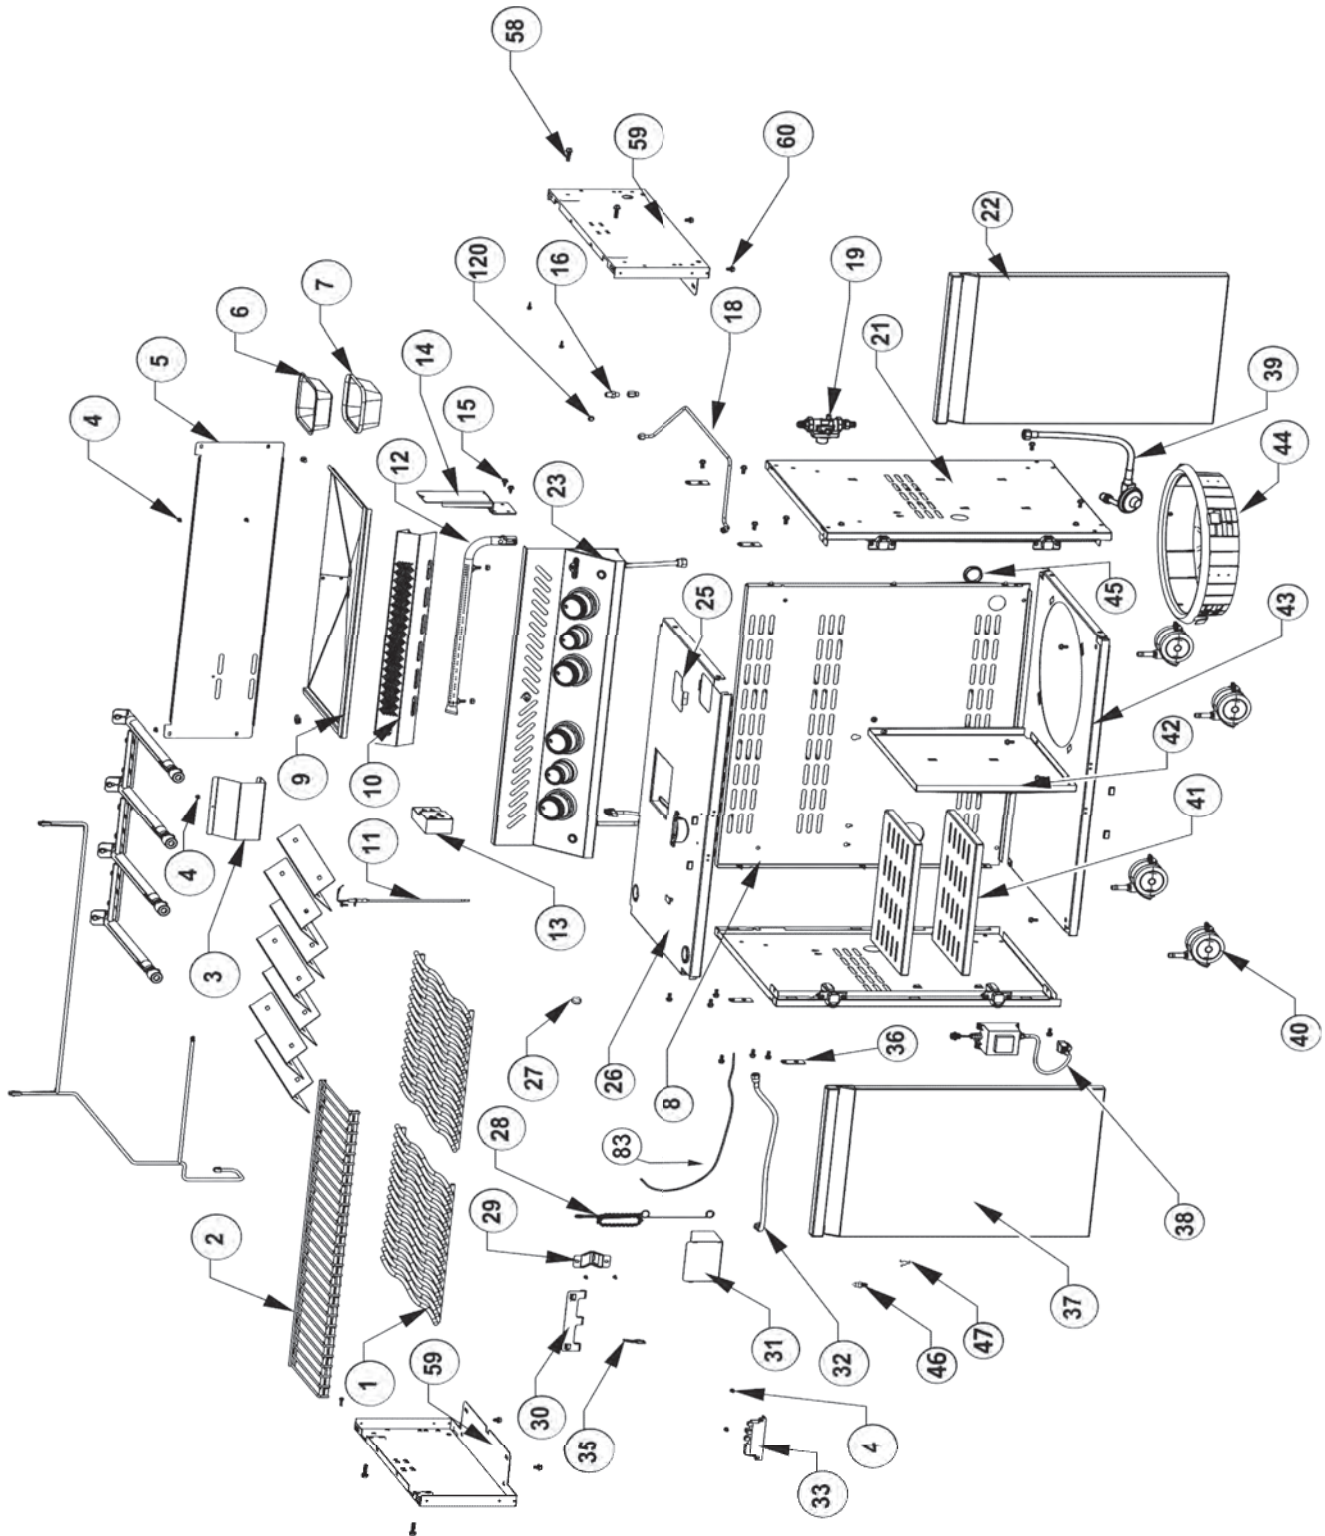

PRO665RSIB-2 (2018)

Item	Part #	Description	Price
167	N475-0301-M06	roisserie mount	€ 12,50
168	N200-0110	light wire cover	€ 31,50
169	N570-0112	screw 10-24 x 5/8"	€ 1,00
170	N135-0036G	left side lid casting	€ 63,00
171	N715-0091	trim left side lid casting	€ 73,50
172	N135-0037G	right side lid casting	€ 63,00
173	N715-0092	trim right side lid casting	€ 73,50
174	N335-0072	stainless steel lid insert	€ 159,00
	N335-0086-BK2GL	black lid insert	€ 279,00
175	N585-0092	lid heat shield	€ 59,00
176	N385-0308-SER	NAPOLEON logo	€ 9,50
177	N450-0044	logo clips	€ 1,00
178	N685-0004C	temperature gauge	€ 31,50
179	N010-0789	lid handle	€ 84,00
180	N080-0253G	lid handle cover	€ 3,00
181	N570-0013	#8 x 5/8" screw	€ 1,00
182	N735-0002	1/4" lock washer	€ 1,00
183	N570-0015	lid pivot screw	€ 2,00
184	N570-0024	1/4-20 x 1/2" screw	€ 1,00
185	N010-0788	drip pan	€ 149,00
186	N010-0790-SS	assembly lid - stainless steel	€ 629,00
	N010-0790-BK	assembly lid - black	€ 629,00
187	N010-0886	igniter wire	#N/B
188	N750-0044	power wire harness	€ 37,00
189	N750-0045	right light wire harness	€ 10,50
190	N750-0038	smoke burner ignition wire	€ 6,50
191	N735-0021	#8 washer	€ 1,00
192	N570-0020	8-32 x 3/8" screw	€ 2,00
	N215-0015	wind deflector	€ 42,00
	N510-0013	lid casting rear lid bumper	€ 2,00

PRO500RSIB-3