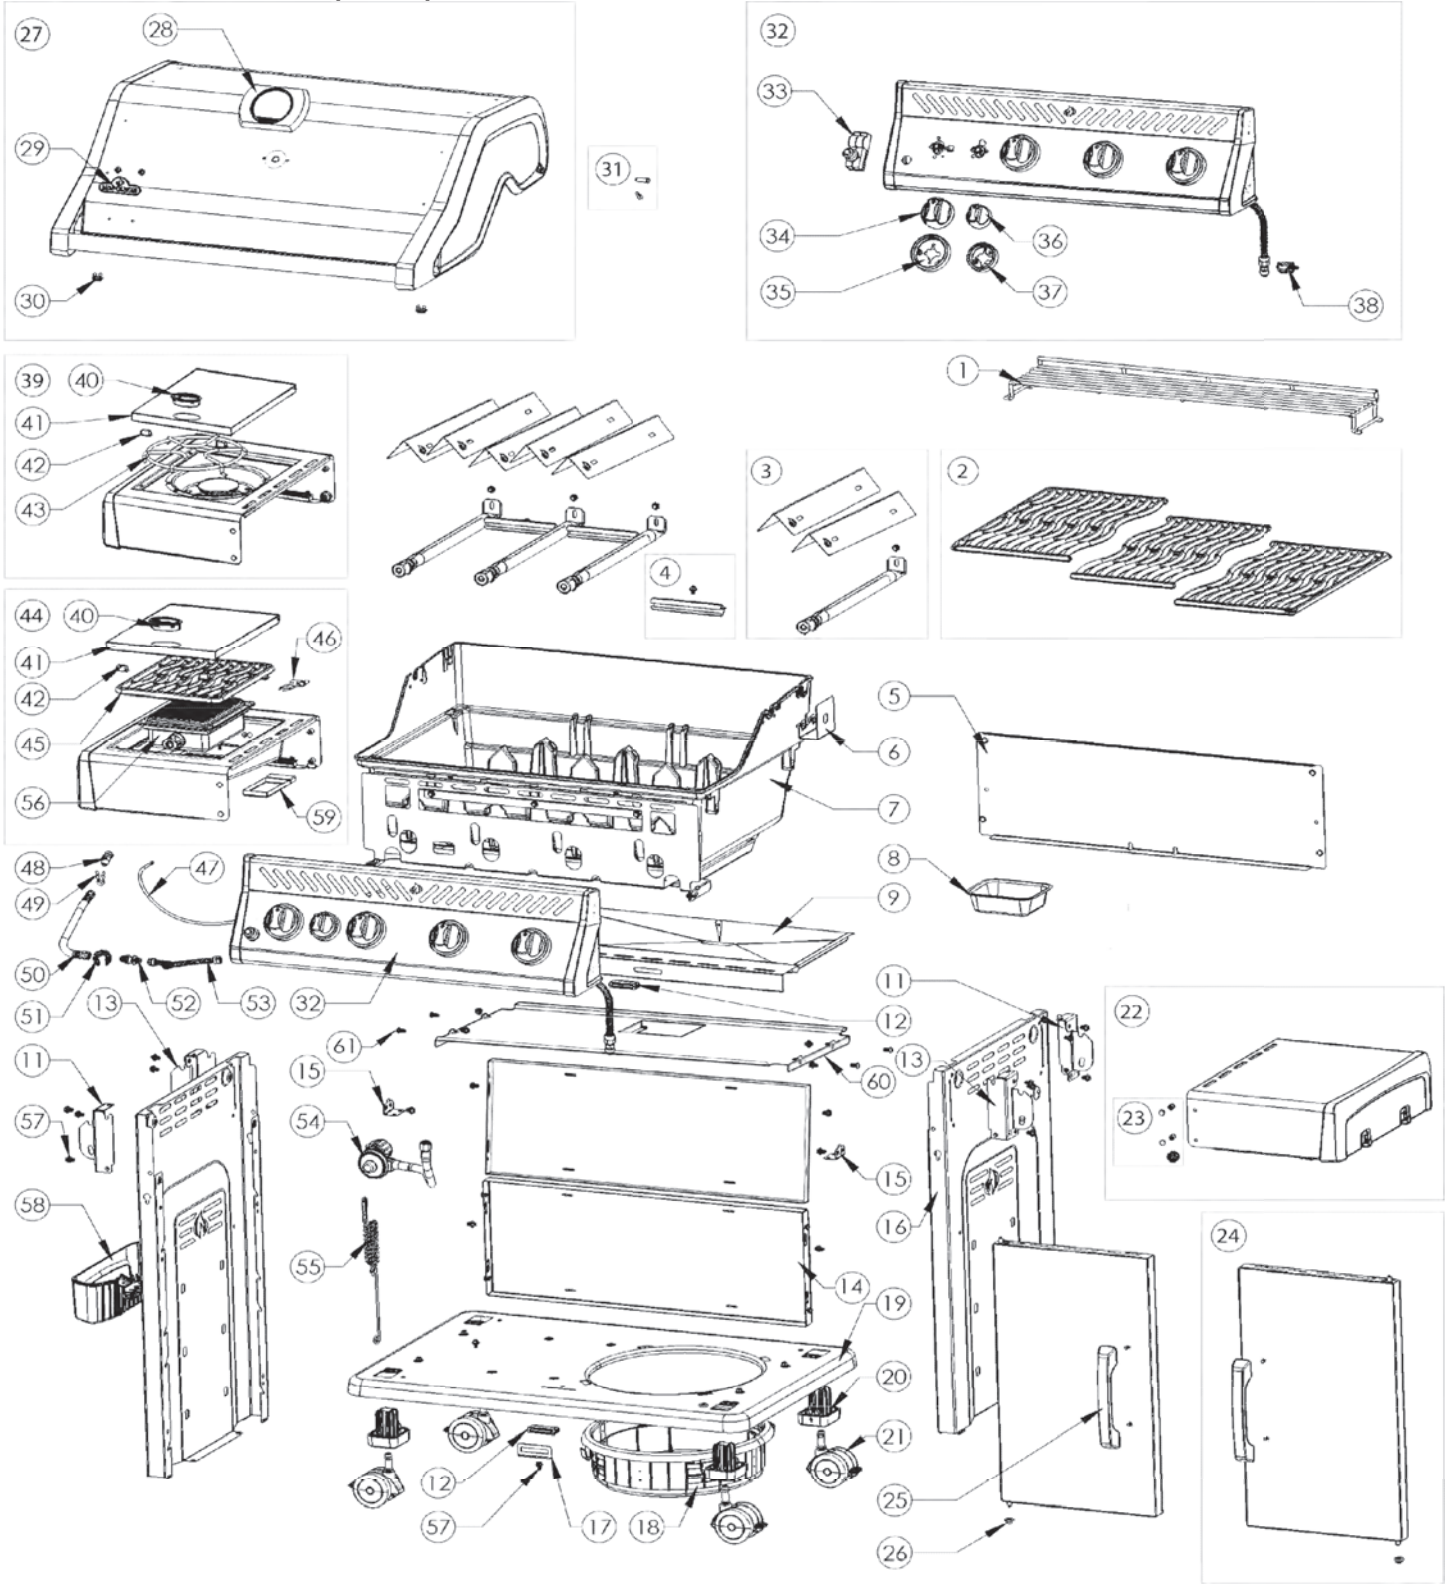

R525 Series (2019)

R525 Series (2019)

Item	Part #	Description	Price
1	N520-0045	warming rack chrome	€ 21,00
2	S83007	stainless cooking grid kit	€ 189,00
3	S87001	burner & sear plate kit	€ 51,50
4	S87013	cross light bracket kit	€ 17,00
5	N200-0127-GY1SG	back cover	€ 31,50
7	N010-0999-SER	base casting assembly	€ 499,00
8	N710-0062	grease tray aluminium	€ 12,50
	62007	grease tray liner	**
9	N710-0108	drip pan	€ 55,00
10	N160-0033-GY1SG	grease tray holder	€ 3,00
11	N080-0364	bracket side shelf "A"	€ 9,50
12	N430-0002	magnetic catch	€ 6,50
13	N080-0365	bracket side shelf "B"	€ 9,50
14	N475-0449-GY1SG	rear cart enclosure panel	€ 37,00
15	N080-0378-GY1SG	bracket, pivot	€ 4,00
16	N475-0607-GY1SG	left/right cart enclosure panel	€ 84,00
17	N080-0387-GY1SG	magnet bracket	€ 4,00
18	N370-0845CE	propane tank support	€ 26,50
19	N590-0282-GY1SG	bottom shelf	€ 105,00
20	N510-0015	caster plug	€ 3,00
21	S82001	caster kit	€ 20,00
22	N590-0254-SER	assembly stainless steel side shelf	€ 125,00
	N590-0280-SER	assembly black side shelf	€ 73,50
23	S87015	shelf pivot hardware kit	€ 14,50
24	N010-0984-BK-SER	black cart door kit	€ 95,00
	N010-0984-SS-SER	cart door kit	€ 99,00
25	N325-0094-SER	door handle	€ 6,50
26	N105-0011	door bushings	€ 1,00
27	N010-0985-SS	assembly lid - stainless	€ 399,00
28	S91003	temperature gauge kit	€ 26,50
29	N385-0307-SER	NAPOLEON logo	€ 4,00
30	N510-0013	black silicone lid bumper	€ 2,00
31	S87014	lid pivot hardware kit	€ 4,00
32	N010-1027-SER	control panel assembly infrared burner 525 CE 30mbar	€ 249,00
	N010-1028-SER	control panel assembly infrared burner 525 CE 37mbar	€ 249,00
	N010-1029-SER	control panel assembly infrared burner 525 CE 50mbar	€ 249,00
	N010-1024-SER	control panel assembly flame side burner 525 CE 30mbar	€ 249,00
	N010-1025-SER	control panel assembly flame side burner 525 CE 37mbar	€ 249,00
	N010-1026-SER	control panel assembly flame side burner 525 CE 50mbar	€ 249,00
	N010-1021-SER	control panel assembly 525 CE 30mbar	€ 249,00
	N010-1022-SER	control panel assembly 525 CE 30mbar	€ 249,00
	N010-1023-SER	control panel assembly 525 CE 50mbar	€ 249,00
33	S86002	electronic ignition - 1 spark	€ 13,50
34	S88005	burner control knob large	€ 8,50
35	N051-0011	control knob bezel large	€ 3,00
36	S88006	control knob small	€ 7,50
37	N051-0012	control knob bezel small	€ 4,00
38	N160-0041	flex line clip	€ 0,50
39	N010-1006-SER	assembly flame side burner	€ 169,00
40	Z325-0013	handle side burner lid	€ 1,00
41	Z335-0007	side burner lid	€ 37,00
42	Z430-0002	magnetic catch	€ 1,00
43	Z305-0008	side burner grate	€ 10,50

** Please contact the service desk for pricing.