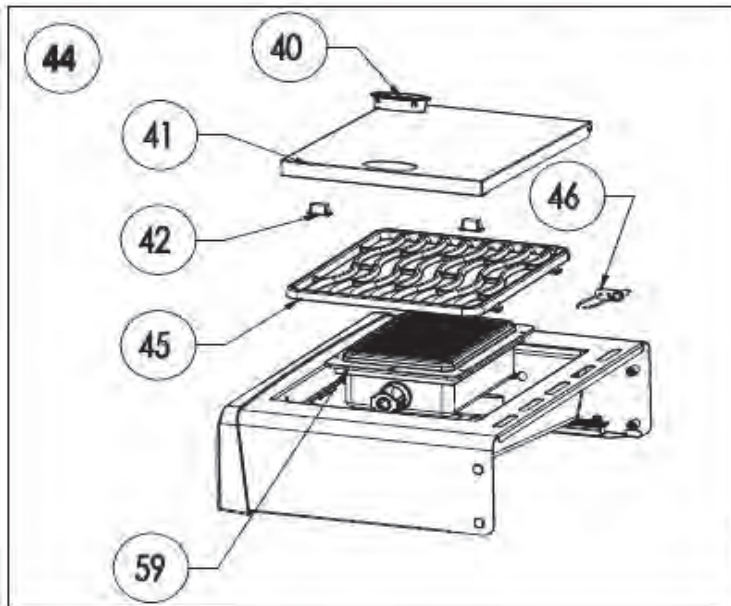

R425 Series (2019)

R425 Series (2019)

Item	Part #	Description	Price
1	N520-0040-BK2GL	warming rack	€ 14,50
	N520-0041	warming rack	€ 37,00
2	S83008	cast cooking grid kit	€ 99,00
	S83013	stainless cooking grid kit	€ 159,00
3	S87001	burner & sear plate kit	€ 51,50
4	S87010	cross light bracket kit	€ 14,50
5	N200-0118-GY1SG	back cover	€ 31,50
6	N475-0091	rotisserie mount	€ 9,50
7	N010-1041-SER	base casting assembly	€ 399,00
8	N710-0062	grease tray aluminium	€ 12,50
9	N710-0094	drip pan	€ 40,00
	N710-0096	drip pan	€ 65,00
	N710-0095	side burner drip pan	€ 12,50
10	N160-0033-GY1SG	grease tray holder	€ 3,00
11	N080-0364	bracket side shelf "A"	€ 9,50
12	N430-0002	magnetic catch	€ 6,50
13	N080-0365	bracket side shelf "B"	€ 9,50
14	N475-0363-GY1SG	rear cart enclosure panel	€ 31,50
15	N080-0378-GY1SG	pivot bracket	€ 4,00
16	N475-0607-GY1SG	left/right cart enclosure panel	€ 84,00
18	N655-0205	tank tray	#N/B
19	N590-0292-GY1SG	bottom shelf	€ 85,00
20	N510-0015	caster plug	€ 3,00
21	S82001	caster kit	€ 20,00
22	N590-0254-SER	assembly stainless steel side shelf	€ 125,00
	N590-0280-SER	assembly black side shelf	€ 73,50
23	S87015	shelf pivot hardware kit	€ 14,50
24	N010-0869-BK-SER	black cart door kit	€ 89,00
	N010-0868-SS-SER	stainless steel cart door kit	€ 75,00
	N010-0964-BK-SER	black cart door kit	€ 75,00
25	N325-0094-SER	door handle	€ 6,50
26	N105-0011	door bushings	€ 1,00
27	N010-0874-BK	assembly lid	€ 349,00
	N010-0874-SS	assembly lid	€ 349,00
28	S91003	temperature gauge	€ 26,50
29	N385-0307-SER	NAPOLEON logo	€ 4,00
30	N510-0013	black silicone lid bumper	€ 2,00
31	S87014	lid pivot hardware kit	€ 4,00
32	N475-0357P-30-SER	assembly control panel 30 mbar	€ 199,00
	N475-0357P-37-SER	assembly control panel 37 mbar	€ 199,00
	N475-0357P-50-SER	assembly control panel 50 mbar	€ 199,00
	N475-0361P-30-SER	assembly control panel 30 mbar (SB)	€ 199,00
	N475-0361P-37-SER	assembly control panel 37 mbar (SB)	€ 199,00
	N475-0361P-50-SER	assembly control panel 50 mbar (SB)	€ 199,00
	N475-0358P-30-SER	assembly control panel 30 mbar (SIB)	€ 199,00
	N475-0358P-37-SER	assembly control panel 37 mbar (SIB)	€ 199,00
	N475-0358P-50-SER	assembly control panel 50 mbar (SIB)	€ 199,00
	N475-0438P-30-SER	assembly control panel 30 mbar, black edition	€ 269,00
	N475-0438P-37-SER	assembly control panel 37 mbar, black edition	€ 199,00
	N475-0438P-50-SER	assembly control panel 50 mbar, black edition	€ 199,00
33	S86002	electronic ignition - 1 spark	€ 13,50
34	S88005	burner control knob large	€ 8,50
	N380-0031-BK	burner control knob large	€ 8,50

** Please contact the service desk for pricing.