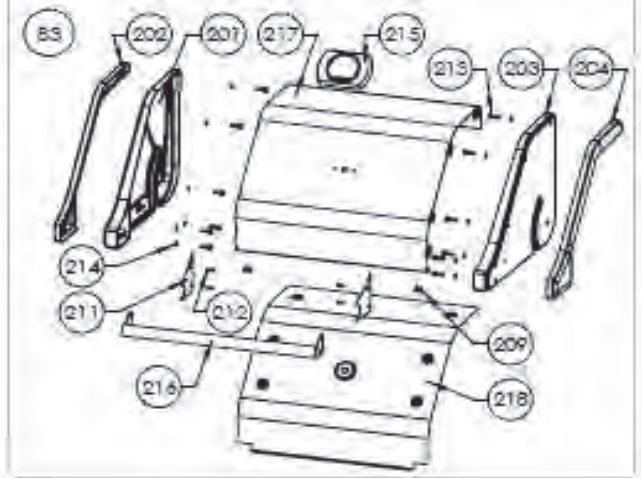

PRO825RSBI-2 (2018)

PRO825RSBI-2 (2018)

Item	Part #	Description	Price
1	N010-0814	base	€ 799,00
2	N570-0038	1/4-20 x 1/2" screw	€ 1,00
3	N100-0056-50-SER	main burner	€ 31,50
4	N100-0049	smoker burner	€ 21,00
5	N080-0320	cross light bracket	€ 17,00
6	N080-0321	cross light bracket small	€ 12,50
7	N370-0822	sear plate mount	€ 8,50
8	N200-0106	smoker burner cover	€ 52,50
9	N510-0013	black silicone lid bumper	€ 2,00
10	N080-0339	burner grease shield	€ 12,50
11	N080-0340	burner grease shield small	€ 9,50
12	N450-0025	1/4" - 20 nut	€ 1,00
13	N080-0315	bracket rear burner orifice	€ 7,50
14	N455-0055	rear burner orifice (LP)	€ 5,50
15	N255-0058	90 degree elbow fitting	€ 12,50
16	N080-0311	bracket igniter smoker burner	€ 17,00
17	N720-0056	smoker burner flex	€ 26,50
18	N455-0016	smoker burner orifice (LP)	€ 5,50
19	N240-0033	smoker burner igniter	€ 4,00
20	N655-0183	base stiffener	€ 5,50
21	N570-0042	screw, 10-24 x 3/8"	€ 1,00
22	N570-0008	#8 x 1/2" screw	€ 2,00
23	N475-0329	control panel	€ 209,00
24	N570-0078	screw M4 x 8mm	€ 1,00
25	N010-0794	manifold (LP)	€ 199,00
26	N720-0071	manifold flex connector	€ 26,50
27	N051-0010	smoker tube bezel	€ 7,50
28	N120-0024	end cap left	€ 42,00
29	N120-0025	end cap right	€ 42,00
30	N660-0006	switch lights	€ 31,50
31	N660-0005	switch ignition	€ 31,50
32	N585-0098	switch heat shield	€ 3,00
33	N010-0913	control panel wire harness	€ 63,00
34	N010-0939	control knob bezel large	€ 26,50
35	N010-0940	control knob bezel small	€ 17,00
36	N380-0035-CL	burner control knob large	€ 12,50
37	N380-0034-CL	burner control knob small	€ 12,50
38	N585-0101	smoker shield	€ 4,00
39	N750-0040	rear burner ignition wire	€ 10,50
40	N570-0022	8-32 x 3/8" screw	€ 1,00
41	N720-0053	rear burner supply tube	€ 19,00
42	N350-0069	rear burner housing (infrared)	€ 31,50
43	N100-0045	rear burner	€ 26,50
44	N450-0006	1/4" - 20 nut	€ 1,00
45	N240-0036	rear burner electrode	€ 6,50
46	N305-0082	sear plate	€ 12,50
47	N305-0085	cooking grids large	€ 125,00
48	N305-0092	cooking grids small	€ 84,00
49	N010-0800-SER	smoker tube	€ 63,00
50	N135-0015G	left side hood casting	€ 42,00
51	N135-0016G	right side hood casting	€ 42,00
52	N335-0076-BK2GL	hood insert, large	€ 84,00
53	N335-0077-BK2GL	hood insert, small	€ 63,00