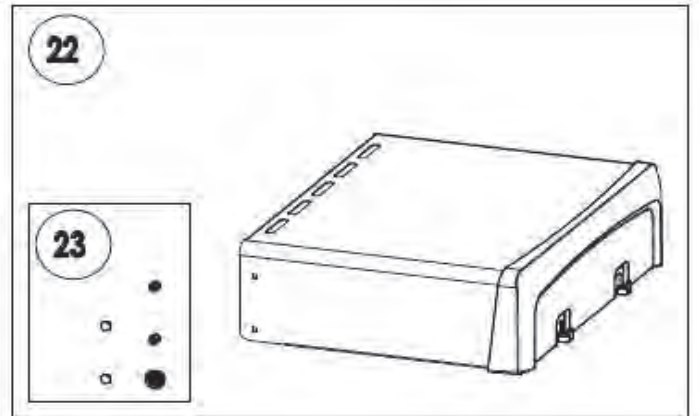

R425 Series (2019)

R425 Series (2019)

Item	Part #	Description	Price
1	N520-0040-BK2GL	warming rack	€ 14,50
	N520-0041	warming rack	€ 37,00
2	S83008	cast cooking grid kit	€ 99,00
	S83013	stainless cooking grid kit	€ 159,00
3	S87001	burner & sear plate kit	€ 51,50
4	S87010	cross light bracket kit	€ 14,50
5	N200-0118-GY1SG	back cover	€ 31,50
6	N475-0091	rotisserie mount	€ 9,50
7	N010-1041-SER	base casting assembly	€ 399,00
8	N710-0062	grease tray aluminium	€ 12,50
9	N710-0094	drip pan	€ 40,00
	N710-0096	drip pan	€ 65,00
	N710-0095	side burner drip pan	€ 12,50
10	N160-0033-GY1SG	grease tray holder	€ 3,00
11	N080-0364	bracket side shelf "A"	€ 9,50
12	N430-0002	magnetic catch	€ 6,50
13	N080-0365	bracket side shelf "B"	€ 9,50
14	N475-0363-GY1SG	rear cart enclosure panel	€ 31,50
15	N080-0378-GY1SG	pivot bracket	€ 4,00
16	N475-0607-GY1SG	left/right cart enclosure panel	€ 84,00
18	N655-0205	tank tray	#N/B
19	N590-0292-GY1SG	bottom shelf	€ 85,00
20	N510-0015	caster plug	€ 3,00
21	S82001	caster kit	€ 20,00
22	N590-0254-SER	assembly stainless steel side shelf	€ 125,00
	N590-0280-SER	assembly black side shelf	€ 73,50
23	S87015	shelf pivot hardware kit	€ 14,50
24	N010-0869-BK-SER	black cart door kit	€ 89,00
	N010-0868-SS-SER	stainless steel cart door kit	€ 75,00
	N010-0964-BK-SER	black cart door kit	€ 75,00
25	N325-0094-SER	door handle	€ 6,50
26	N105-0011	door bushings	€ 1,00
27	N010-0874-BK	assembly lid	€ 349,00
	N010-0874-SS	assembly lid	€ 349,00
28	S91003	temperature gauge	€ 26,50
29	N385-0307-SER	NAPOLEON logo	€ 4,00
30	N510-0013	black silicone lid bumper	€ 2,00
31	S87014	lid pivot hardware kit	€ 4,00
32	N475-0357P-30-SER	assembly control panel 30 mbar	€ 199,00
	N475-0357P-37-SER	assembly control panel 37 mbar	€ 199,00
	N475-0357P-50-SER	assembly control panel 50 mbar	€ 199,00
	N475-0361P-30-SER	assembly control panel 30 mbar (SB)	€ 199,00
	N475-0361P-37-SER	assembly control panel 37 mbar (SB)	€ 199,00
	N475-0361P-50-SER	assembly control panel 50 mbar (SB)	€ 199,00
	N475-0358P-30-SER	assembly control panel 30 mbar (SIB)	€ 199,00
	N475-0358P-37-SER	assembly control panel 37 mbar (SIB)	€ 199,00
	N475-0358P-50-SER	assembly control panel 50 mbar (SIB)	€ 199,00
	N475-0438P-30-SER	assembly control panel 30 mbar, black edition	€ 269,00
	N475-0438P-37-SER	assembly control panel 37 mbar, black edition	€ 199,00
	N475-0438P-50-SER	assembly control panel 50 mbar, black edition	€ 199,00
33	S86002	electronic ignition - 1 spark	€ 13,50
34	S88005	burner control knob large	€ 8,50
	N380-0031-BK	burner control knob large	€ 8,50

** Please contact the service desk for pricing.