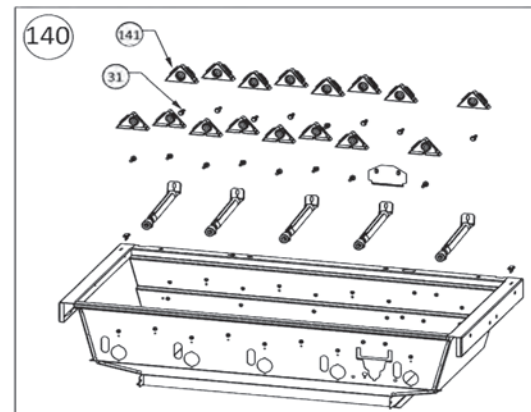

PRO665RSIB-3

PRO665RSIB-3

Item	Part #	Description	Price
1	N520-0037	warming rack	€ 95,00
2	N305-0085	cooking grids large	€ 125,00
3	N305-0092	cooking grids small	€ 84,00
4	N080-0320	cross light bracket	€ 17,00
5	N080-0321	cross light bracket small	€ 12,50
6	N100-0049	smoker burner	€ 21,00
7	N010-0966	drip pan	€ 169,00
8	N190-0005-T	control box	€ 125,00
9	N750-0070	light wire harness	€ 25,00
10	N240-0036	rear burner electrode	€ 6,50
11	N100-0045-SER	rear burner	€ 14,50
12	N350-0069	rear burner housing (infra-red)	€ 31,50
13	N570-0073	1/4-20 x 5/8" screw	€ 1,00
14	N200-0106	smoker burner cover	€ 52,50
15	N010-0800-SER	smoker tray	€ 63,00
16	N080-0311	bracket igniter smoke burner	€ 17,00
17	N080-0329	burner grease shield	€ 12,50
18	N585-0111-GY1SG	heat shield	€ 99,00
19	N455-0055	rear burner orifice	€ 5,50
	W456-0050	rear burner orifice	€ 10,50
20	N255-0058	90 degree elbow fitting	€ 12,50
21	N570-0008	screw, 10-24 x 3	€ 2,00
22	N720-0056	smoker burner flex	€ 26,50
23	N655-0206	base stiffener	€ 6,50
24	N455-0016	smoker burner orifice	€ 5,50
	N455-0002	smoker burner orifice	€ 5,50
25	N720-0053	rear burner supply tube	€ 19,00
26	N200-0123-GY1SG	back cover	€ 31,50
27	N080-0315	bracket rear burner orifice	€ 7,50
28	N735-0001	washer side shelf	€ 2,00
29	N240-0033	smoker burner igniter	€ 4,00
30	N080-0401-GY1SG	bracket side shelf	€ 7,50
31	N570-0087	1/4-20 x 7/8" screw	€ 1,00
32	N655-0199	stiffener door hinge	€ 63,00
33	N475-0301-M06	rotisserie mount	€ 12,50
34	N080-0331-GY1SG	bracket base	€ 3,00
35	N475-0431	panel right front	€ 73,50
36	N475-0429-GY1SG	panel right rear	€ 52,50
37	N585-0107	igniter heat shield	€ 14,50
38	N080-0330-GY1SG	bracket rear cover	€ 7,50
39	N475-0428-GY1SG	panel rear left	€ 52,50
40	N475-0434-GY1SG	panel cabinet rear	€ 99,00
41	N010-0857	regulator step down	€ 73,50
	N010-0857-FR	regulator step down - France	**
	N010-0858	regulator step down	€ 63,00
42	N570-0086	screw 14 x 1/2	€ 1,00
43	N590-0239-GY1SG	shelf	€ 31,50
44	N475-0341-GY1SG	panel inner cabinet	€ 37,00
45	N475-0427-GY1SG	left-right panel	€ 84,00
46	N105-0012	1.5 " snap bushing	€ 1,00
47	N010-0803	door right	€ 199,00
48	N530-0032	regulator -Germany	€ 25,00
	N530-0033	regulator -Holland	€ 25,00