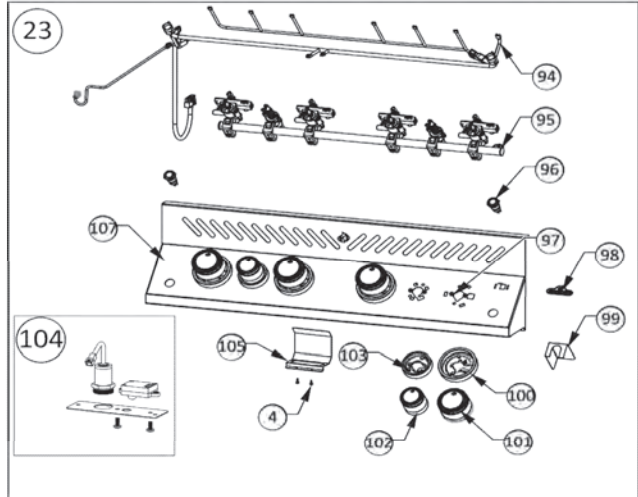

PRO500RSIB-3

PRO500RSIB-3

Item	Part #	Description	Price
1	S83014	cooking grids - wave stainless rod	€ 229,00
2	N520-0038	warming rack	€ 84,00
3	N585-0107	igniter heat shield	€ 14,50
4	N570-0008	#8 x 1/2" screw	€ 2,00
5	N200-0120-GY1SG	back cover	€ 37,00
6	62007	disposable grease tray	**
7	N710-0062	grease tray aluminium	€ 12,50
8	N475-0368-GY1SG	rear cart enclosure panel	€ 84,00
9	N710-0093	drip pan	€ 105,00
10	N350-0069	rear burner housing (infra-red)	€ 31,50
11	N240-0036	rear burner electrode	€ 6,50
12	N100-0045-SER	rear burner	€ 14,50
13	N190-0005-T	control box	€ 125,00
14	N475-0016	rotisserie mount	€ 10,50
15	N570-0086	#14 x 1/2" screw	€ 1,00
16	N010-0736	rear burner orifice	€ 12,50
	N010-0737	rear burner orifice	€ 19,00
18	N720-0058	rear burner supply tube	€ 26,50
19	N530-0023-SER	regulator step down	€ 73,50
	N530-0026-SER	regulator step down	€ 73,50
21	N475-0400-GY1SG-SER	left/right side panel assembly	€ 125,00
22	N010-0880	door right	€ 179,00
23	N010-1160-SER	control panel	€ 649,00
	N010-1161-SER	control panel	€ 649,00
25	N200-0133-GY1SG	heat shield hole cover	€ 17,00
26	N585-0131-GY1SG	heat shield	€ 105,00
27	N105-0001	7/8 " snap bushing	€ 1,00
28	N555-0097	lighting rod	€ 5,50
29	Z080-0012	bottle opener	€ 7,50
30	55110	tool hook bracket	**
31	N185-0005	bottle cap container	€ 17,00
32	N720-0055	side burner supply tube	€ 12,50
33	N357-0022	electronic ignition - 4 spark	€ 17,00
35	N750-0034	wire connector igniter	€ 1,00
36	N080-0371	unit mount bracket	€ 2,00
37	N010-0881	door left	€ 179,00
38	N707-0013	transformer GB	€ 42,00
	N707-0014	transformer CE	€ 42,00
39	N530-0032	regulator -Germany	€ 25,00
	N530-0033	regulator -Holland	€ 25,00
	N530-0034	regulator -Spain/Finland/Norway/Denmark	€ 25,00
	N530-0035	regulator -Sweden	€ 25,00
	N530-0036	regulator -Italy	€ 25,00
	N530-0037	regulator -United Kingdom	€ 25,00
	N530-0038	regulator -France	€ 25,00
	N530-0039	regulator -Hungary	€ 25,00
	N530-0042	regulator -Switzerland	€ 25,00
	N530-0043	regulator -russia	€ 25,00
	N530-0044	regulator -poland	€ 25,00
	N530-0046	regulator -Czech republic	€ 25,00
40	S82001	caster	€ 20,00
41	N590-0251-GY1SG	shelf	€ 21,00
42	N475-0341-GY1SG	panel inner cabinet	€ 37,00