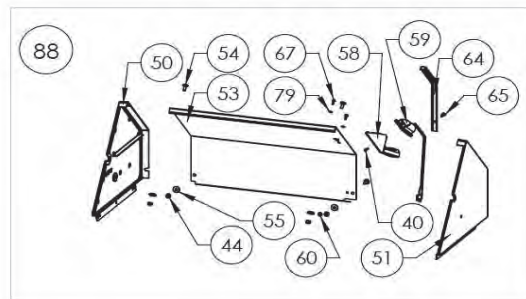

PRO825RSBI-2

Serial numbers CE-025462 and up