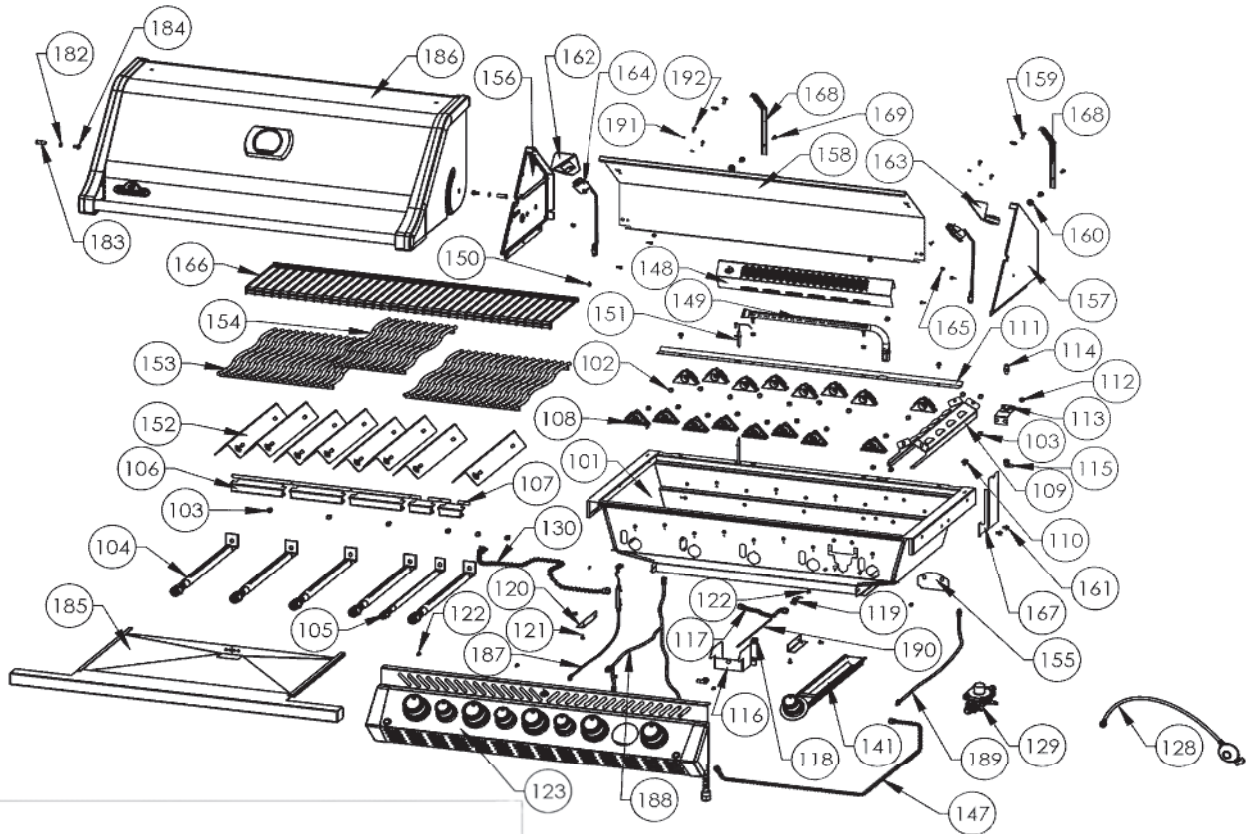

PRO665RSIB-2

Serial numbers CE-025604 and up

PRO665RSIB-2

Serial numbers CE-025604 and up

Item	Part #	Description	Price
1	N010-0920-GY1SG	bottom shelf	€ 199,00
2	N130-0016	caster, locking	€ 17,00
3	N735-0003	1/4" lockwasher	€ 1,00
4	N570-0082	1/4-20 x 5/8" screw	€ 1,00
5	N015-0011	axle	€ 14,50
6	N745-0009	wheel	€ 12,50
7	N450-0023	axle cap	€ 3,00
8	N120-0037	wheel hub cap	€ 7,50
9	N475-0427-GY1SG	left-right panel	€ 84,00
10	N080-0401-GY1SG	bracket side shelf	€ 7,50
11	N570-0008	#8 x 1/2" screw	€ 2,00
12	N475-0429-GY1SG	panel right rear	€ 52,50
13	N475-0428-GY1SG	panel left rear	€ 52,50
14	N570-0086	#14 x 1/2" screw	€ 1,00
15	N357-0020	ignition	€ 26,50
16	N475-0431	panel right front	€ 73,50
17	N475-0430	panel left front	€ 73,50
18	N080-0318-GY1SG	bracket drip pan guide	€ 4,00
19	N655-0199	stiffener door hinge	€ 63,00
20	N475-0434-GY1SG	panel cabinet rear	€ 99,00
21	N010-0998-SER	left side shelf	€ 449,00
22	N010-0997-SER	right side shelf	€ 309,00
23	N585-0107	igniter heat shield	€ 14,50
24	N750-0033	ground wire	€ 2,00
25	N585-0111-GY1SG	heat shield	€ 99,00
26	N010-0887	cabinet light	€ 17,00
27	N080-0330-GY1SG	bracket rear cover	€ 7,50
28	N080-0331-GY1SG	bracket base	€ 3,00
29	N080-0332-GY1SG	bracket bumper	€ 12,50
30	N475-0341-GY1SG	panel inner cabinet	€ 37,00
31	N590-0239-GY1SG	shelf	€ 31,50
32	N010-0873-GY1SG	tank ring (LP)	€ 63,00
33	N707-0014	transformer CE	€ 42,00
	N707-0013	transformer GB	€ 42,00
34	N160-0039	wire clip	€ 1,50
35	N510-0013	black silicone lid bumper	€ 2,00
36	N080-0384-GY1SG	tank ring bracket	€ 6,50
37	N570-0022	screw 8 -32 x 3/8"	€ 1,00
38	N105-0012	1.5 " snap bushing	€ 1,00
39	N555-0025	lighting rod	€ 3,00
40	N570-0076	#8 x 1/2" screw	€ 1,00
41	N185-0005	bottle cap container	€ 17,00
42	55110	tool hook bracket	#N/B
43	N710-0086	grease tray holder	€ 73,50
44	62008	grease trays foil	#N/B
45	N200-0123-GY1SG	back cover	€ 31,50
46	N185-0003	ice bucket	€ 31,50
47	N590-0189	cutting board	€ 26,50
48	N335-0098-M02	side shelf lid	€ 26,50
49	N485-0021	push pin	€ 1,00
50	N555-0084	side burner pivot rod	€ 3,00
51	N120-0034-GY0TX	side shelf end cap, right	€ 31,50
52	N010-0997-SER	stainless steel side shelf right	€ 309,00

Pricing subject to change

Prices are recommended end-user prices

** Please contact service desk for pricing

35
Effective January 1st, 2023