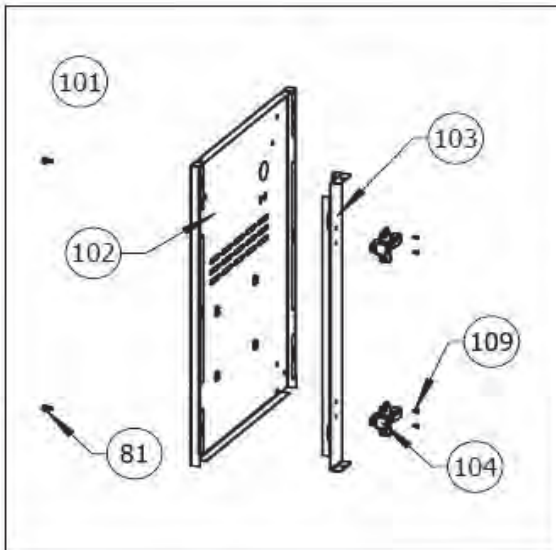

PRO500RSIB-2

Serial numbers CE-017918 and up

PRO500RSIB-2

Serial numbers CE-017918 and up

Item	Part #	Description	Price
1	N135-0049-GY1HT	base casting	€ 149,00
2	N080-0282-GY1HT	unit mounting bracket	€ 35,00
3	N105-0001	7/8 " snap bushing	€ 1,00
4	N570-0068	#14 x 1/2" screw stainless steel	€ 1,00
5	N570-0087	1/4-20 x 7/8" screw	€ 1,00
6	N100-0056	main burner	€ 31,50
7	S87011	cross light bracket	€ 14,50
8	N010-0714	manifold assembly (LP)	€ 125,00
	N010-0715	manifold assembly (NG)	€ 125,00
9	N720-0044	manifold flex connector	€ 14,50
10	N530-0023-SER	regulator step down 50mbar to 24.5mbar (LP)	€ 73,50
	N530-0026-SER	regulator step down 18.5mbar (nat)	€ 73,50
	N570-0032	#8 x 3/8" screw	€ 1,00
11	N530-0032	regulator - Germany	€ 25,00
	N530-0033	regulator - Holland	€ 25,00
	N530-0034	regulator - Spain/Finland/Norway/Denmark	€ 25,00
	N530-0035	regulator - Sweden	€ 25,00
	N530-0036	regulator - Italy	€ 25,00
	N530-0037	regulator - United Kingdom	€ 25,00
	N530-0038	regulator - France	€ 25,00
	N530-0039	regulator - Hungary	€ 25,00
	N530-0042	regulator - Switzerland	€ 25,00
	N530-0043	regulator - Russia	€ 25,00
	N530-0044	regulator - Poland	€ 25,00
	N530-0046	regulator - Czech Republic	€ 25,00
12	N720-0055	side burner supply tube	€ 12,50
13	N455-0062	side burner orifice #60 (LP)	€ 4,00
	N455-0063	side burner orifice 1.45mm (NG)	€ 5,50
14	N160-0023	side burner hose orifice retainer clip	€ 1,00
15	N475-0401	control panel	€ 99,00
16	N010-0939	large blue LED assembly	€ 26,50
17	N010-0940	small blue LED assembly	€ 17,00
18	N555-0025	lighting rod	€ 3,00
19	N707-0013	transformer GB	€ 42,00
	N707-0014	transformer CE	€ 42,00
20	N010-0885	wire switch harness	€ 52,50
21	N750-0044	wire power harness	€ 37,00
22	N750-0045	wire light harness	€ 10,50
23	N750-0057	igniter wire assembly	€ 6,50
24	N660-0005	switch ignition	€ 31,50
25	N660-0006	switch lights	€ 31,50
26	N585-0098	switch heat shield	€ 3,00
27	N570-0078	M4 x 8mm screw	€ 1,00
28	N570-0008	#8 x 1/2" screw	€ 2,00
29	N720-0058	rear burner supply tube	€ 26,50
30	N255-0007	fitting	€ 3,00
31	N455-0055	rear burner orifice (LP)	€ 5,50
	W456-0050	rear burner orifice (NG)	€ 10,50
32	N080-0286	bracket rear burner orifice	€ 1,00
33	N185-0005	bottle cap container	€ 17,00
34	N380-0035-CL	burner control knob large	€ 12,50
35	55110	tool hook bracket	**
36	N380-0034-CL	burner control knob small	€ 12,50

** Please contact the service desk for pricing.