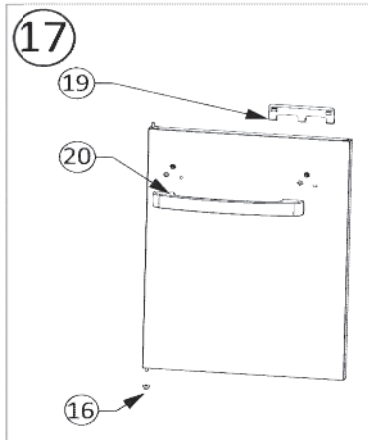

P665RSIB

P665RSIB

Item	Part #	Description	Price
1	N475-0359-GY1SG	left/right cart enclosure panel	€ 73,50
2	N475-0494-GY1SG	rear cart enclosure panel	€ 179,00
3	N590-0311-GY1SG	bottom shelf	€ 125,00
4	N585-0127-GY1SG	heat shield	€ 149,00
5	N200-0133-GY1SG	heat shield hole cover	€ 17,00
6	N350-0077	battery housing	€ 42,00
7	N357-0021	electronic ignition - 2 spark	€ 20,00
8	N570-0024	1/4"-20 x 1/2" screw	€ 1,00
9	N510-0020	caster plug - each	€ 1,00
10	S82001	caster	€ 20,00
11	N080-0385	door pivot left bracket	€ 4,00
12	N080-0371	unit mount bracket	€ 2,00
13	N080-0386	door pivot right bracket	€ 4,00
14	N430-0009	magnetic catch	€ 2,00
15	N370-0981CE	tank support	€ 54,50
16	N105-0011	door bushings	€ 1,00
17	N010-1107-SER	cart door left	€ 129,00
	N010-1108-SER	cart door left - black	€ 139,00
	N010-1109-SER	cart door left - charcoal	€ 139,00
18	N010-1110-SER	cart door right	€ 129,00
	N010-1111-SER	cart door right - black	€ 139,00
	N010-1112-SER	cart door right - charcoal	€ 139,00
19	55110	tool hook	**
20	N325-0108-SER	door handle	€ 22,00
21	N080-0254G	propane tank inhibitor bracket	€ 14,50
22	N010-1122-SER	base casting	€ 299,00
23	N080-0282-GY1HT	unit mounting bracket	€ 35,00
24	N570-0068	#14 x 1/2" screw	€ 1,00
25	S87001	burner & sear plate kit	€ 51,50
26	S87011	cross light bracket kit	€ 14,50
27	N100-0045	rear burner	€ 26,50
28	N240-0001	rear burner electrode	€ 14,50
29	N570-0008	#8 x 1/2" screw	€ 2,00
30	N350-0069	rear burner housing	€ 31,50
31	N450-0006	1/4" - 20 nut	€ 1,00
32	N455-0062	rear burner orifice 1.45mm	€ 4,00
33	N080-0286	bracket rear burner orifice	€ 1,00
34	N255-0058	fitting	€ 12,50
35	N720-0082	rear burner supply tube	€ 17,00
36	N010-1125-SER	control panel assembly	€ 549,00
37	N475-0487	control panel	€ 105,00
38	N010-1102	manifold assembly	€ 149,00
39	N010-1053	control knob bezel large	€ 21,00
40	N010-1054	control knob bezel small	€ 21,00
41	N570-0078	screw M4 x 8mm	€ 1,00
42	N380-0039	burner control knob large	€ 10,50
43	N380-0040	burner control knob small	€ 10,50
44	N660-0008	switch	€ 21,00
45	N010-1104	LED wire harness	€ 52,50
46	N720-0071	manifold flex connector	€ 26,50
47	N720-0055	side burner supply tube	€ 12,50
48	N750-0016	electronic ignition lead	€ 4,00
49	N200-0132-GY1SG	back cover	€ 52,50