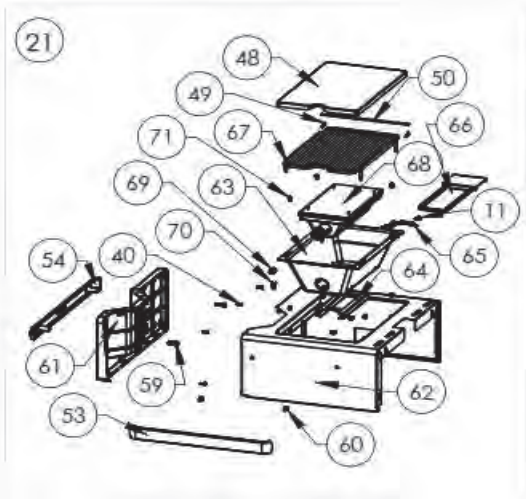

PRO665RSIB-2

Serial numbers CE-025604 and up

Item	Part #	Description	Price
167	N475-0301-M06	rotisserie mount	€ 12,50
168	N200-0110	light wire cover	€ 31,50
169	N570-0112	screw 10-24 x 5/8"	€ 1,00
170	N135-0036G	left side lid casting	€ 63,00
171	N715-0091	trim left side lid casting	€ 73,50
172	N135-0037G	right side lid casting	€ 63,00
173	N715-0092	trim right side lid casting	€ 73,50
174	N335-0072	stainless steel lid insert	€ 159,00
	N335-0086-BK2GL	black lid insert	€ 279,00
175	N585-0092	lid heat shield	€ 59,00
176	N385-0308-SER	NAPOLEON logo	€ 9,50
177	N450-0044	logo clips	€ 1,00
178	S91005	temperature gauge	€ 31,50
179	N010-0789	lid handle	€ 84,00
180	N080-0253G	lid handle cover	€ 3,00
181	N570-0013	#8 x 5/8" screw	€ 1,00
182	N735-0002	1/4" lock washer	€ 1,00
183	N570-0015	lid pivot screw	€ 2,00
184	N570-0024	1/4-20 x 1/2" screw	€ 1,00
185	N010-0966	drip pan	€ 169,00
186	N010-0790-SS	assembly lid - stainless steel	€ 629,00
	N010-0790-BK	assembly lid - black	€ 629,00
187	N370-0831	igniter wire assembly	€ 37,00
188	N750-0044	power wire harness	€ 37,00
189	N750-0045	right light wire harness	€ 10,50
190	N750-0038	smoke burner ignition wire	€ 6,50
191	N735-0021	#8 washer	€ 1,00
192	N570-0020	8-32 x 3/8" screw	€ 2,00

** Please contact the service desk for pricing.

PRO665RSIB-2 (2018)