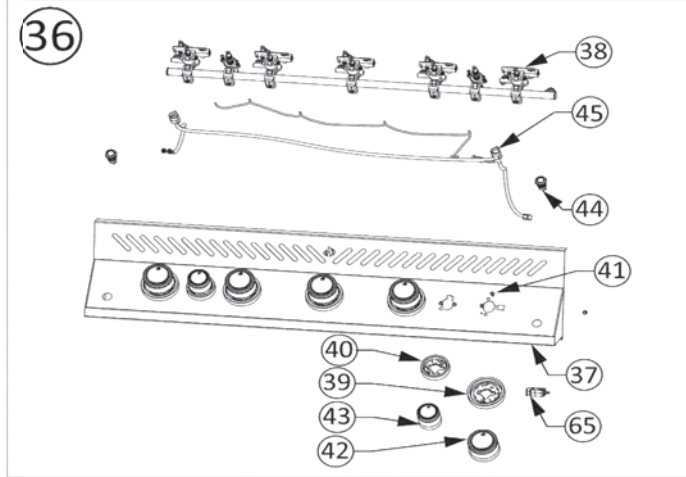

P665RSIB

P665RSIB

Item	Part #	Description	Price
1	N475-0359-GY1SG	left/right cart enclosure panel	€ 73,50
2	N475-0494-GY1SG	rear cart enclosure panel	€ 179,00
3	N590-0311-GY1SG	bottom shelf	€ 125,00
4	N585-0127-GY1SG	heat shield	€ 149,00
5	N200-0133-GY1SG	heat shield hole cover	€ 17,00
6	N350-0077	battery housing	€ 42,00
7	N357-0021	electronic ignition - 2 spark	€ 20,00
8	N570-0024	1/4"-20 x 1/2" screw	€ 1,00
9	N510-0020	caster plug - each	€ 1,00
10	S82001	caster	€ 20,00
11	N080-0385	door pivot left bracket	€ 4,00
12	N080-0371	unit mount bracket	€ 2,00
13	N080-0386	door pivot right bracket	€ 4,00
14	N430-0009	magnetic catch	€ 2,00
15	N370-0981CE	tank support	€ 54,50
16	N105-0011	door bushings	€ 1,00
17	N010-1107-SER	cart door left	€ 129,00
	N010-1108-SER	cart door left - black	€ 139,00
	N010-1109-SER	cart door left - charcoal	€ 139,00
18	N010-1110-SER	cart door right	€ 129,00
	N010-1111-SER	cart door right - black	€ 139,00
	N010-1112-SER	cart door right - charcoal	€ 139,00
19	55110	tool hook	**
20	N325-0108-SER	door handle	€ 22,00
21	N080-0254G	propane tank inhibitor bracket	€ 14,50
22	N010-1122-SER	base casting	€ 299,00
23	N080-0282-GY1HT	unit mounting bracket	€ 35,00
24	N570-0068	#14 x 1/2" screw	€ 1,00
25	S87001	burner & sear plate kit	€ 51,50
26	S87011	cross light bracket kit	€ 14,50
27	N100-0045	rear burner	€ 26,50
28	N240-0001	rear burner electrode	€ 14,50
29	N570-0008	#8 x 1/2" screw	€ 2,00
30	N350-0069	rear burner housing	€ 31,50
31	N450-0006	1/4" - 20 nut	€ 1,00
32	N455-0062	rear burner orifice 1.45mm	€ 4,00
33	N080-0286	bracket rear burner orifice	€ 1,00
34	N255-0058	fitting	€ 12,50
35	N720-0082	rear burner supply tube	€ 17,00
36	N010-1125-SER	control panel assembly	€ 549,00
37	N475-0487	control panel	€ 105,00
38	N010-1102	manifold assembly	€ 149,00
39	N010-1053	control knob bezel large	€ 21,00
40	N010-1054	control knob bezel small	€ 21,00
41	N570-0078	screw M4 x 8mm	€ 1,00
42	N380-0039	burner control knob large	€ 10,50
43	N380-0040	burner control knob small	€ 10,50
44	N660-0008	switch	€ 21,00
45	N010-1104	LED wire harness	€ 52,50
46	N720-0071	manifold flex connector	€ 26,50
47	N720-0055	side burner supply tube	€ 12,50
48	N750-0016	electronic ignition lead	€ 4,00
49	N200-0132-GY1SG	back cover	€ 52,50