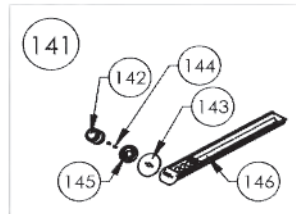

PRO665RSIB-2

Serial numbers CE-025604 and up

PRO665RSIB-2

Serial numbers CE-025604 and up

PRO665RSIB-2

Serial numbers CE-025604 and up

Item	Part #	Description	Price
1	N010-0920-GY1SG	bottom shelf	€ 199,00
2	N130-0016	caster, locking	€ 17,00
3	N735-0003	1/4" lockwasher	€ 1,00
4	N570-0082	1/4-20 x 5/8" screw	€ 1,00
5	N015-0011	axle	€ 14,50
6	N745-0009	wheel	€ 12,50
7	N450-0023	axle cap	€ 3,00
8	N120-0037	wheel hub cap	€ 7,50
9	N475-0427-GY1SG	left-right panel	€ 84,00
10	N080-0401-GY1SG	bracket side shelf	€ 7,50
11	N570-0008	#8 x 1/2" screw	€ 2,00
12	N475-0429-GY1SG	panel right rear	€ 52,50
13	N475-0428-GY1SG	panel left rear	€ 52,50
14	N570-0086	#14 x 1/2" screw	€ 1,00
15	N357-0020	ignition	€ 26,50
16	N475-0431	panel right front	€ 73,50
17	N475-0430	panel left front	€ 73,50
18	N080-0318-GY1SG	bracket drip pan guide	€ 4,00
19	N655-0199	stiffener door hinge	€ 63,00
20	N475-0434-GY1SG	panel cabinet rear	€ 99,00
21	N010-0998-SER	left side shelf	€ 449,00
22	N010-0997-SER	right side shelf	€ 309,00
23	N585-0107	igniter heat shield	€ 14,50
24	N750-0033	ground wire	€ 2,00
25	N585-0111-GY1SG	heat shield	€ 99,00
26	N010-0887	cabinet light	€ 17,00
27	N080-0330-GY1SG	bracket rear cover	€ 7,50
28	N080-0331-GY1SG	bracket base	€ 3,00
29	N080-0332-GY1SG	bracket bumper	€ 12,50
30	N475-0341-GY1SG	panel inner cabinet	€ 37,00
31	N590-0239-GY1SG	shelf	€ 31,50
32	N010-0873-GY1SG	tank ring (LP)	€ 63,00
33	N707-0014	transformer CE	€ 42,00
	N707-0013	transformer GB	€ 42,00
34	N160-0039	wire clip	€ 1,50
35	N510-0013	black silicone lid bumper	€ 2,00
36	N080-0384-GY1SG	tank ring bracket	€ 6,50
37	N570-0022	screw 8 -32 x 3/8"	€ 1,00
38	N105-0012	1.5 " snap bushing	€ 1,00
39	N555-0025	lighting rod	€ 3,00
40	N570-0076	#8 x 1/2" screw	€ 1,00
41	N185-0005	bottle cap container	€ 17,00
42	55110	tool hook bracket	#N/B
43	N710-0086	grease tray holder	€ 73,50
44	62008	grease trays foil	#N/B
45	N200-0123-GY1SG	back cover	€ 31,50
46	N185-0003	ice bucket	€ 31,50
47	N590-0189	cutting board	€ 26,50
48	N335-0098-M02	side shelf lid	€ 26,50
49	N485-0021	push pin	€ 1,00
50	N555-0084	side burner pivot rod	€ 3,00
51	N120-0034-GY0TX	side shelf end cap, right	€ 31,50
52	N010-0997-SER	stainless steel side shelf right	€ 309,00