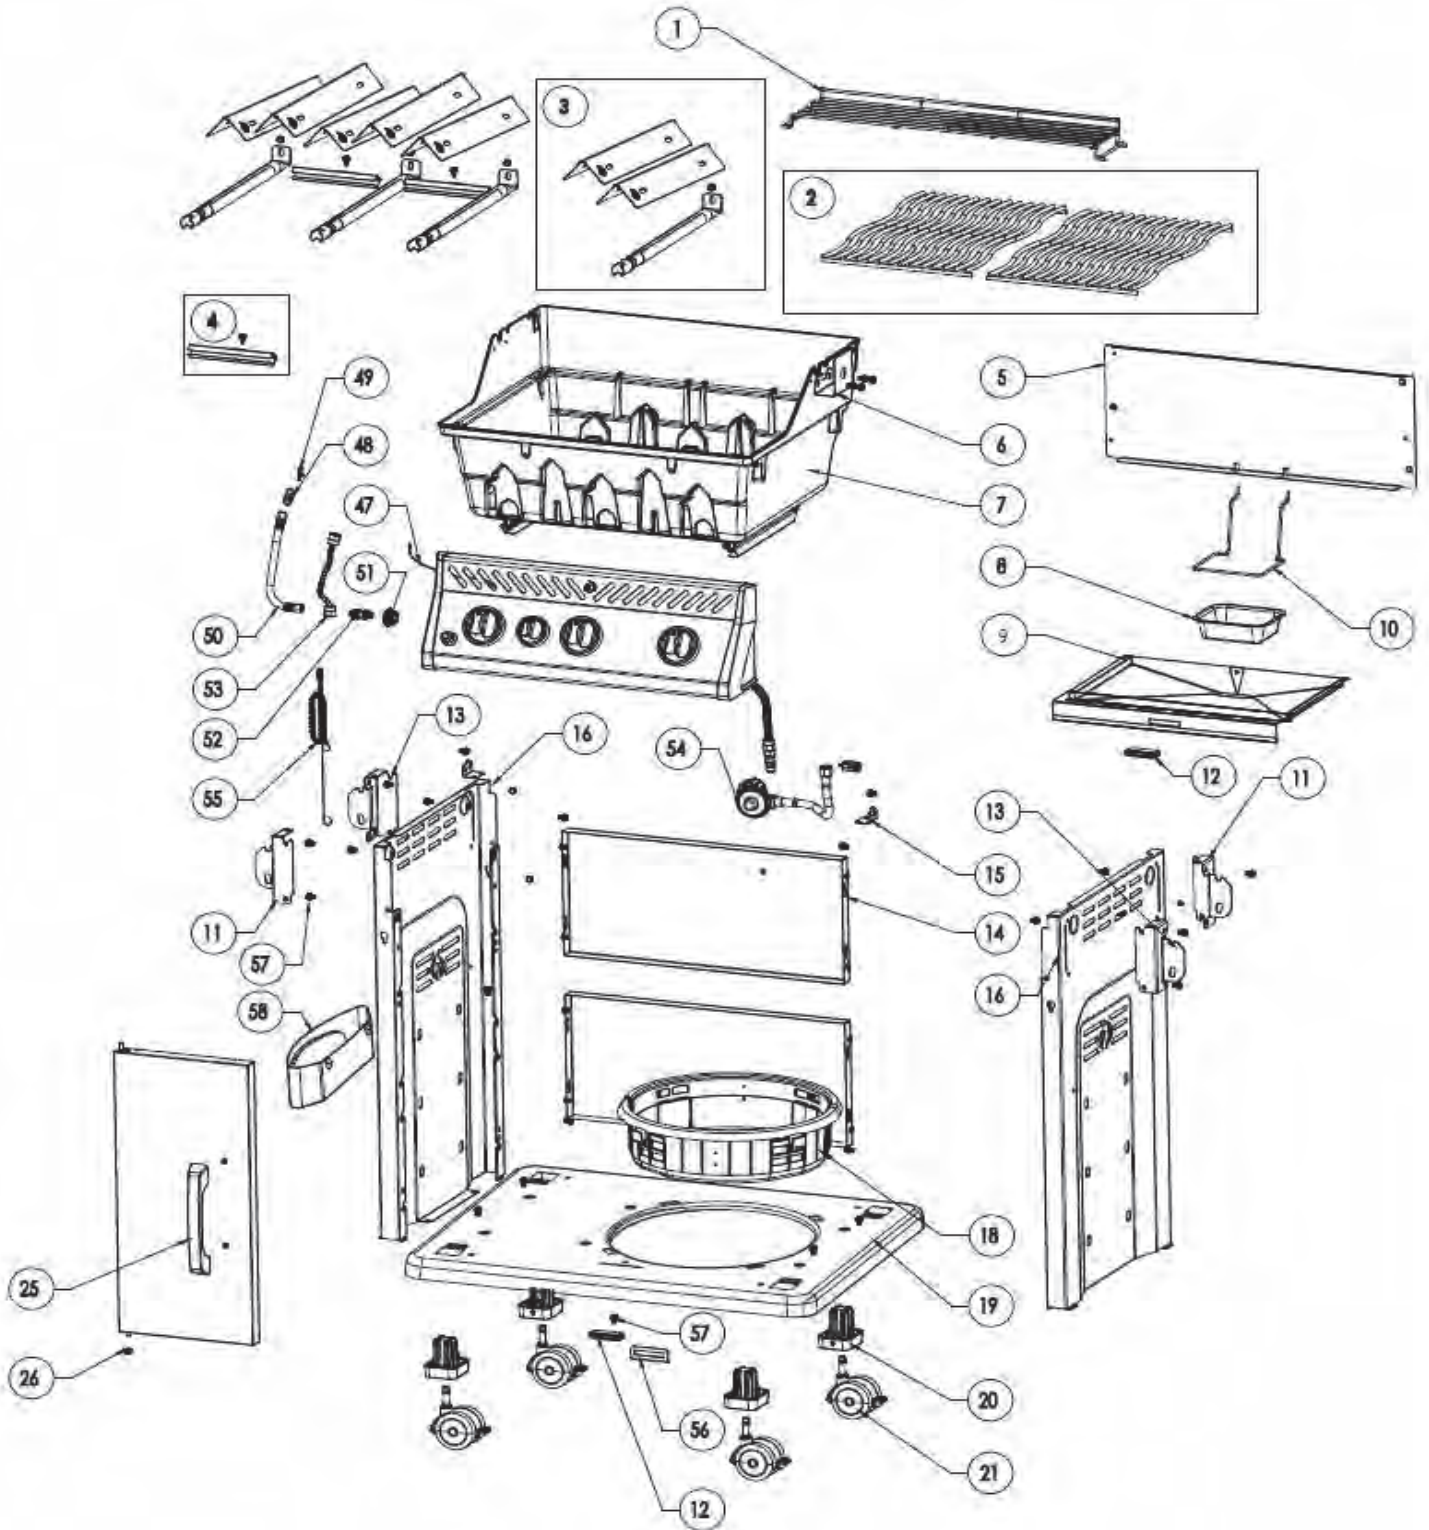

R425 Series (2019)