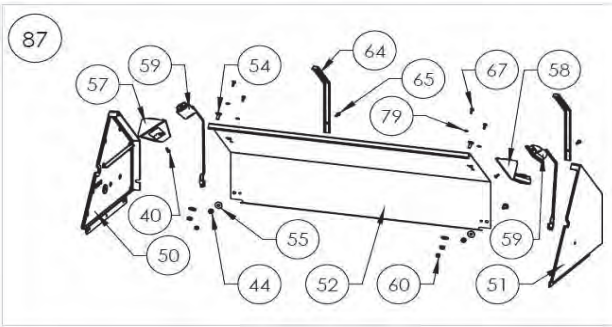

PRO825RSBI-2

Serial numbers CE-025462 and up