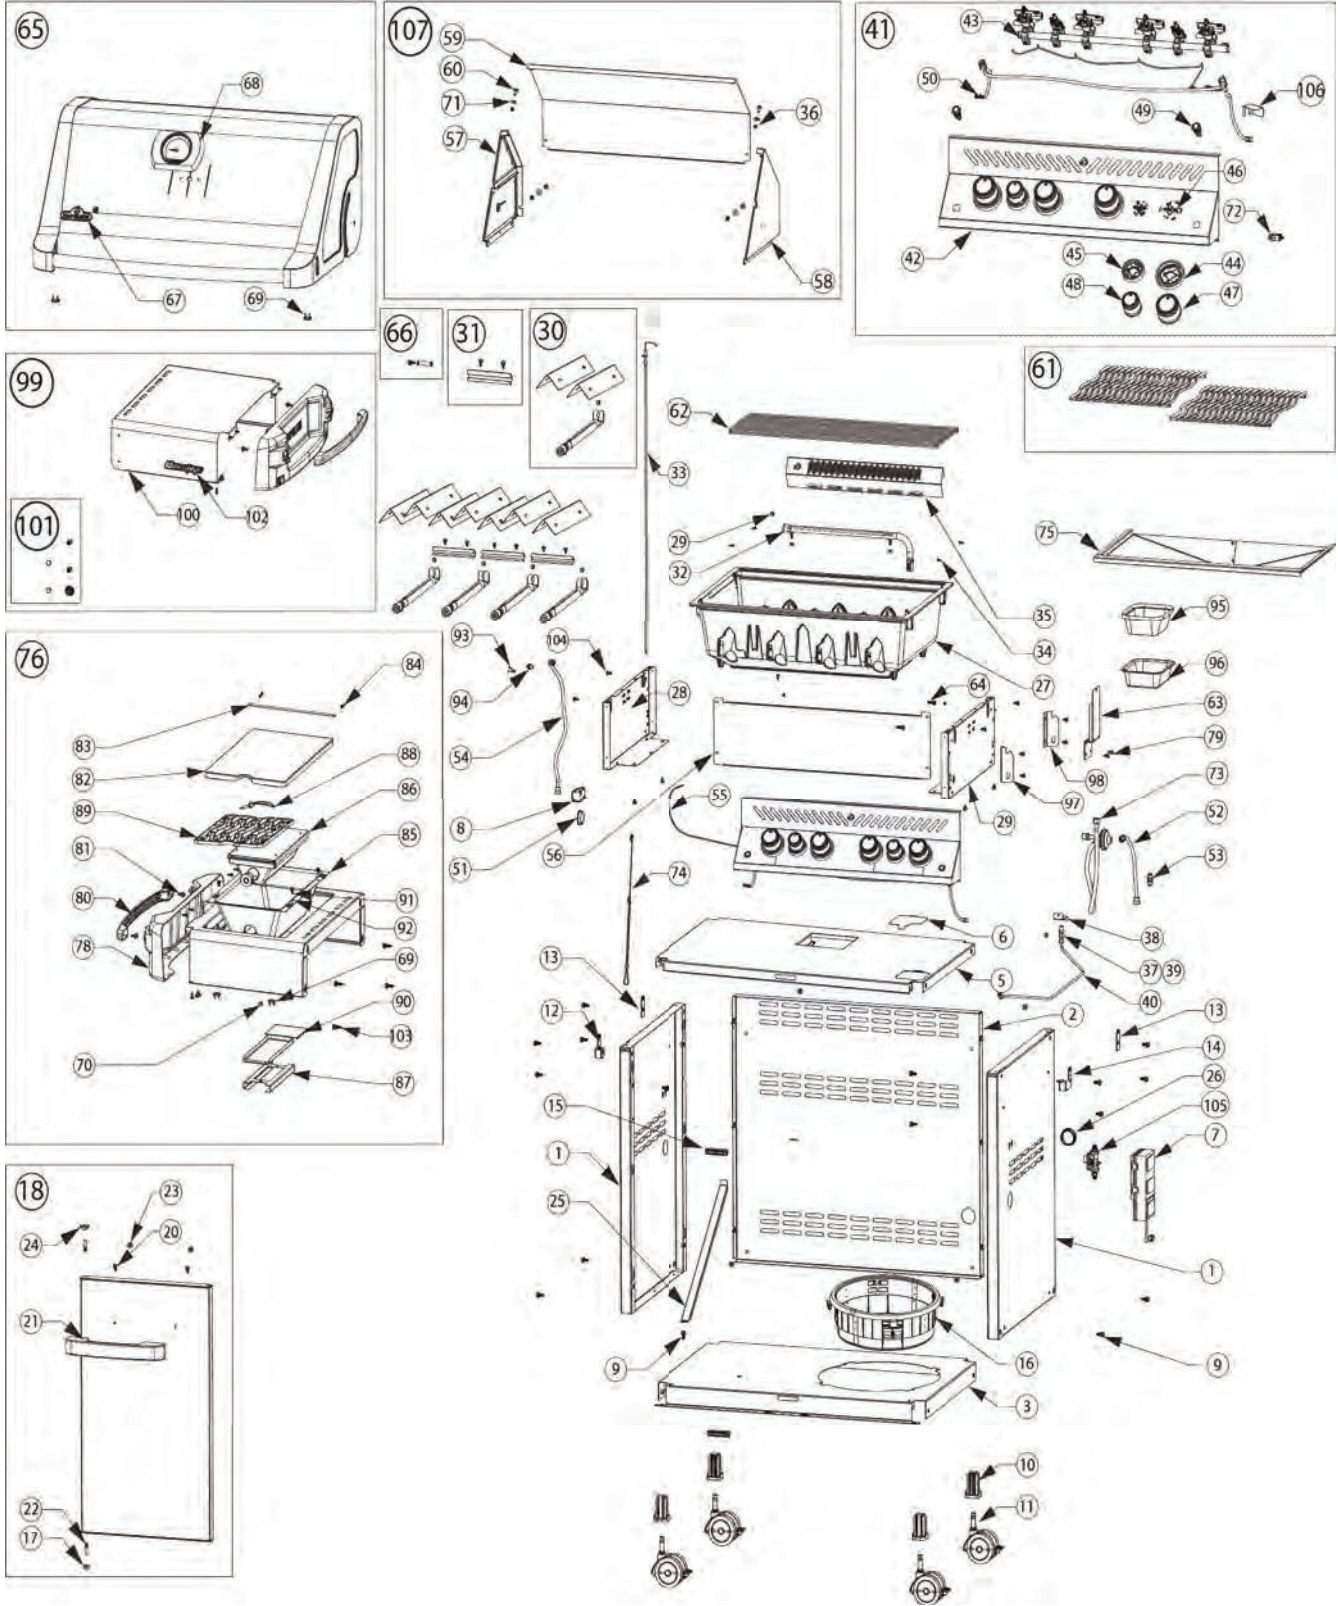

P500RSIB-3 PHANTOM

P500RSIB-3 PHANTOM

Item	Part #	Description	Price
1	N475-0359-BK1FL	left/right cart enclosure panel black	€ 69,50
2	N475-0360-BK1FL	rear cart enclosure panel black	€ 70,50
3	N590-0306-BK1FL	bottom shelf black	€ 109,00
	N590-0258-BK1FL	bottom shelf black	€ 109,00
5	N585-0125-BK1FL	heat shield black	€ 76,00
6	N200-0133-BK1FL	cover, heat shield hole black	€ 5,50
7	N350-0077	battery housing	€ 42,00
8	N357-0021	electronic ignition - 2 spark	€ 20,00
9	N570-0024	1/4"-20 x 1/2" screw	€ 1,00
10	N510-0020	caster plug - each	€ 1,00
11	N130-0015	caster	€ 7,50
12	N080-0385	door pivot left bracket	€ 4,00
13	N080-0371	unit mount bracket	€ 2,00
14	N080-0386	door pivot right bracket	€ 4,00
15	N430-0009	magnetic catch	€ 2,00
16	N370-0981CE	tank support	€ 54,50
17	N105-0011	door bushings	€ 1,00
18	N370-0893CE-MK-1	kit with 2 cart doors - matte black	€ 259,00
20	N340-0007	tool hook	€ 4,00
21	N325-0103-BK-SER	door handle black	€ 25,00
22	N485-0028	pivot pin door top	€ 1,00
23	N570-0082	1/4"-20 x 5/8" screw	€ 1,00
24	N160-0022-BK0TX	clip door pivot pin black	€ 2,00
25	N080-0254-BK1FL	propane tank inhibitor bracket black	€ 10,50
26	N105-0012	1.5" bushing	€ 1,00
27	N010-1400-SER	base casting black	€ 299,00
28	N080-0282-BK1HL	unit mounting bracket black	€ 35,00
29	N570-0068	#14 x 1/2" screw	€ 1,00
30	S87001	burner & sear plate kit	€ 51,50
31	S87011	cross light bracket kit	€ 14,50
32	N100-0045	rear burner	€ 26,50
33	N240-0001	rear burner electrode	€ 14,50
34	N570-0008	#8 x 1/2" screw	€ 2,00
35	N350-0069	rear burner housing	€ 31,50
36	N450-0006	1/4" - 20 nut	€ 1,00
37	N455-0062	rear burner orifice 1.45mm	€ 4,00
	N455-0063	rear burner orifice #60	€ 5,50
38	N080-0286	bracket rear burner orifice	€ 1,00
39	N255-0007	fitting	€ 3,00
40	N720-0058	rear burner supply tube	€ 26,50
41	N010-1401-SER	control panel black	€ 399,00
41	N010-1402-SER	control panel black	€ 399,00
42	N475-0545-BK1HL	control panel black	€ 89,00
43	N010-0714	manifold assembly	€ 125,00
43	N010-0715	manifold assembly	€ 125,00
44	N010-1053-BK	control knob bezel large black	€ 21,00
45	N010-1054-BK	control knob bezel small black	€ 21,00
46	N570-0078	screw M4 x 8mm	€ 1,00
47	N380-0039-BK	burner control knob large black	€ 10,50
48	N380-0040-BK	burner control knob small black	€ 10,50
49	N660-0011	switch black	€ 12,50
50	N010-1052	LED wire harness	€ 52,50
51	N105-0023	bushing	€ 1,00