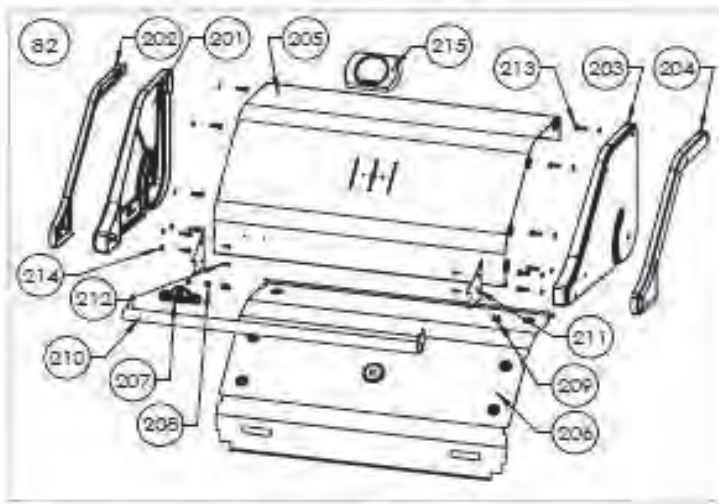

PRO825RSBI-2 (2018)

PRO825RSBI-2 (2018)

Item	Part #	Description	Price
1	N010-0814	base	€ 799,00
2	N570-0038	1/4-20 x 1/2" screw	€ 1,00
3	N100-0056-50-SER	main burner	€ 31,50
4	N100-0049	smoker burner	€ 21,00
5	N080-0320	cross light bracket	€ 17,00
6	N080-0321	cross light bracket small	€ 12,50
7	N370-0822	sear plate mount	€ 8,50
8	N200-0106	smoker burner cover	€ 52,50
9	N510-0013	black silicone lid bumper	€ 2,00
10	N080-0339	burner grease shield	€ 12,50
11	N080-0340	burner grease shield small	€ 9,50
12	N450-0025	1/4" - 20 nut	€ 1,00
13	N080-0315	bracket rear burner orifice	€ 7,50
14	N455-0055	rear burner orifice (LP)	€ 5,50
15	N255-0058	90 degree elbow fitting	€ 12,50
16	N080-0311	bracket igniter smoker burner	€ 17,00
17	N720-0056	smoker burner flex	€ 26,50
18	N455-0016	smoker burner orifice (LP)	€ 5,50
19	N240-0033	smoker burner igniter	€ 4,00
20	N655-0183	base stiffener	€ 5,50
21	N570-0042	screw, 10-24 x 3/8"	€ 1,00
22	N570-0008	#8 x 1/2" screw	€ 2,00
23	N475-0329	control panel	€ 209,00
24	N570-0078	screw M4 x 8mm	€ 1,00
25	N010-0794	manifold (LP)	€ 199,00
26	N720-0071	manifold flex connector	€ 26,50
27	N051-0010	smoker tube bezel	€ 7,50
28	N120-0024	end cap left	€ 42,00
29	N120-0025	end cap right	€ 42,00
30	N660-0006	switch lights	€ 31,50
31	N660-0005	switch ignition	€ 31,50
32	N585-0098	switch heat shield	€ 3,00
33	N010-0913	control panel wire harness	€ 63,00
34	N010-0939	control knob bezel large	€ 26,50
35	N010-0940	control knob bezel small	€ 17,00
36	N380-0035-CL	burner control knob large	€ 12,50
37	N380-0034-CL	burner control knob small	€ 12,50
38	N585-0101	smoker shield	€ 4,00
39	N750-0040	rear burner ignition wire	€ 10,50
40	N570-0022	8-32 x 3/8" screw	€ 1,00
41	N720-0053	rear burner supply tube	€ 19,00
42	N350-0069	rear burner housing (infrared)	€ 31,50
43	N100-0045	rear burner	€ 26,50
44	N450-0006	1/4" - 20 nut	€ 1,00
45	N240-0036	rear burner electrode	€ 6,50
46	N305-0082	sear plate	€ 12,50
47	N305-0085	cooking grids large	€ 125,00
48	N305-0092	cooking grids small	€ 84,00
49	N010-0800-SER	smoker tube	€ 63,00
50	N135-0015G	left side hood casting	€ 42,00
51	N135-0016G	right side hood casting	€ 42,00
52	N335-0076-BK2GL	hood insert, large	€ 84,00
53	N335-0077-BK2GL	hood insert, small	€ 63,00