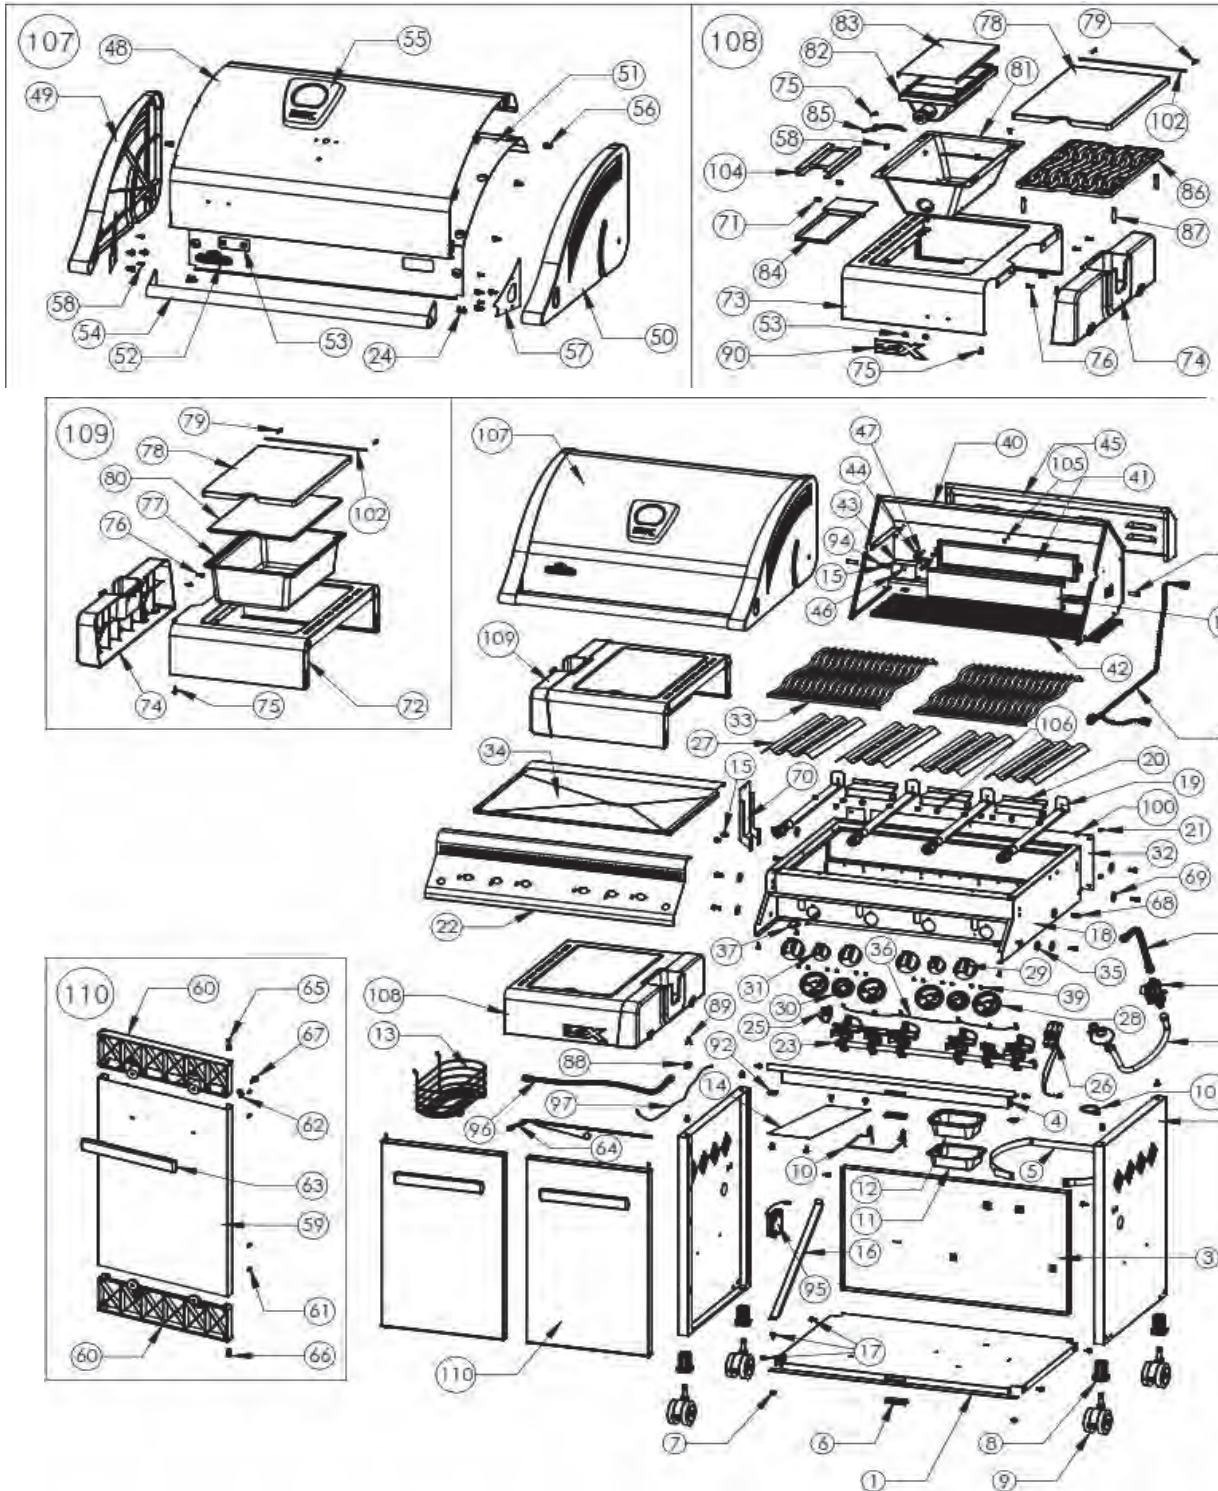

LEX485RSIB-1

LEX485RSIB-1

Item	Part #	Description	Price
1	N590-0267-GY1SG	bottom shelf	€ 80,00
2	N475-0405-GY1SG	left/right cart enclosure panel	€ 73,50
3	N475-0406-GY1SG	rear cart enclosure panel	€ 52,50
4	N525-0056-GY1SG	front cabinet support	€ 21,00
5	N640-0004	tank strap	€ 4,00
6	N430-0002	magnetic catch	€ 6,50
7	N105-0011	door bushings	€ 1,00
8	N510-0016	caster plug - each	**
9	N130-0015	caster - each	€ 7,50
10	N160-0014	grease tray holder	€ 2,00
11	N710-0062	grease tray aluminum	€ 12,50
12	62007	grease tray foil	**
13	N590-0164-GY1SG	condiment basket	€ 14,50
14	N585-0064-GY1SG	heat shield	€ 10,50
15	N570-0073	1/4-20 x 3/8" screw	€ 1,00
16	N080-0254G	tank inhibitor	€ 14,50
17	N570-0080	#14 x 1/2" screw	€ 1,00
18	N010-0945-M05	base	€ 349,00
19	N100-0036	main burner	€ 17,00
20	N080-0281	main burner cross light bracket	€ 8,50
21	N570-0008	#8 x 1/2" screw	€ 2,00
22	N475-0291	control panel	€ 73,50
23	N010-0716-30	manifold assembly	€ 149,00
24	N510-0013	black silicone lid bumper	€ 2,00
25	N660-0002	switch light	€ 3,00
26	N357-0013	side burner igniter	€ 19,00
27	N305-0057-M01	sear plate	€ 31,50
28	N051-0011	control knob bezel large	€ 3,00
29	N380-0021-CL	burner control knob large	€ 8,50
30	N051-0012	control knob bezel small	€ 4,00
31	N380-0020-CL	burner control knob small	€ 7,50
32	N200-0089-GY1SG	back cover	€ 17,00
33	N305-0058	cooking grid - stainless rod	€ 99,00
34	N010-0501-M01	drip pan	€ 99,00
35	N105-0001	bushing 7/8"	€ 1,00
36	N750-0021B	wiring harness LED (blue)	€ 12,50
37	N160-0017	clip rear burner tube	€ 2,00
38	N720-0053	rear burner supply tube	€ 19,00
39	Z570-0038	M4 x 8 mm screw	€ 1,00
40	N010-0638-M06	hood assembly	€ 115,00
41	N010-0526P-30	infrared rear burner	€ 73,50
42	N520-0023	warming rack	€ 37,00
43	N080-0206-M05	rear burner electrode cover	€ 5,50
44	N240-0024P	rear burner electrode c/w pilot	€ 19,00
45	N200-0090-M06	infrared rear burner cover	**
46	Z570-0002	rear burner electrode cover screw	€ 1,00
47	N615-0011	rear burner electrode cover spacer	€ 1,00
48	N335-0042L-M02	stainless steel lid insert	€ 309,00
49	N135-0042-GY1HT	left side lid casting	€ 73,50
50	N135-0043-GY1HT	right side lid casting	€ 73,50
51	N585-0078	heat shield lid insert	€ 52,50
52	N385-0307-SER	NAPOLEON logo	€ 4,00
53	W450-0005	logo spring clips	**

Pricing subject to change

Prices are recommended end-user prices

** Please contact service desk for pricing

105
Effective January 1st, 2023