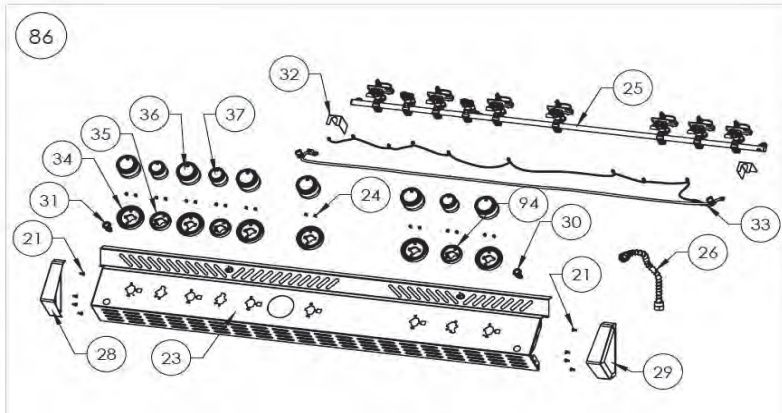

PRO825RSBI-2

Serial numbers CE-025462 and up