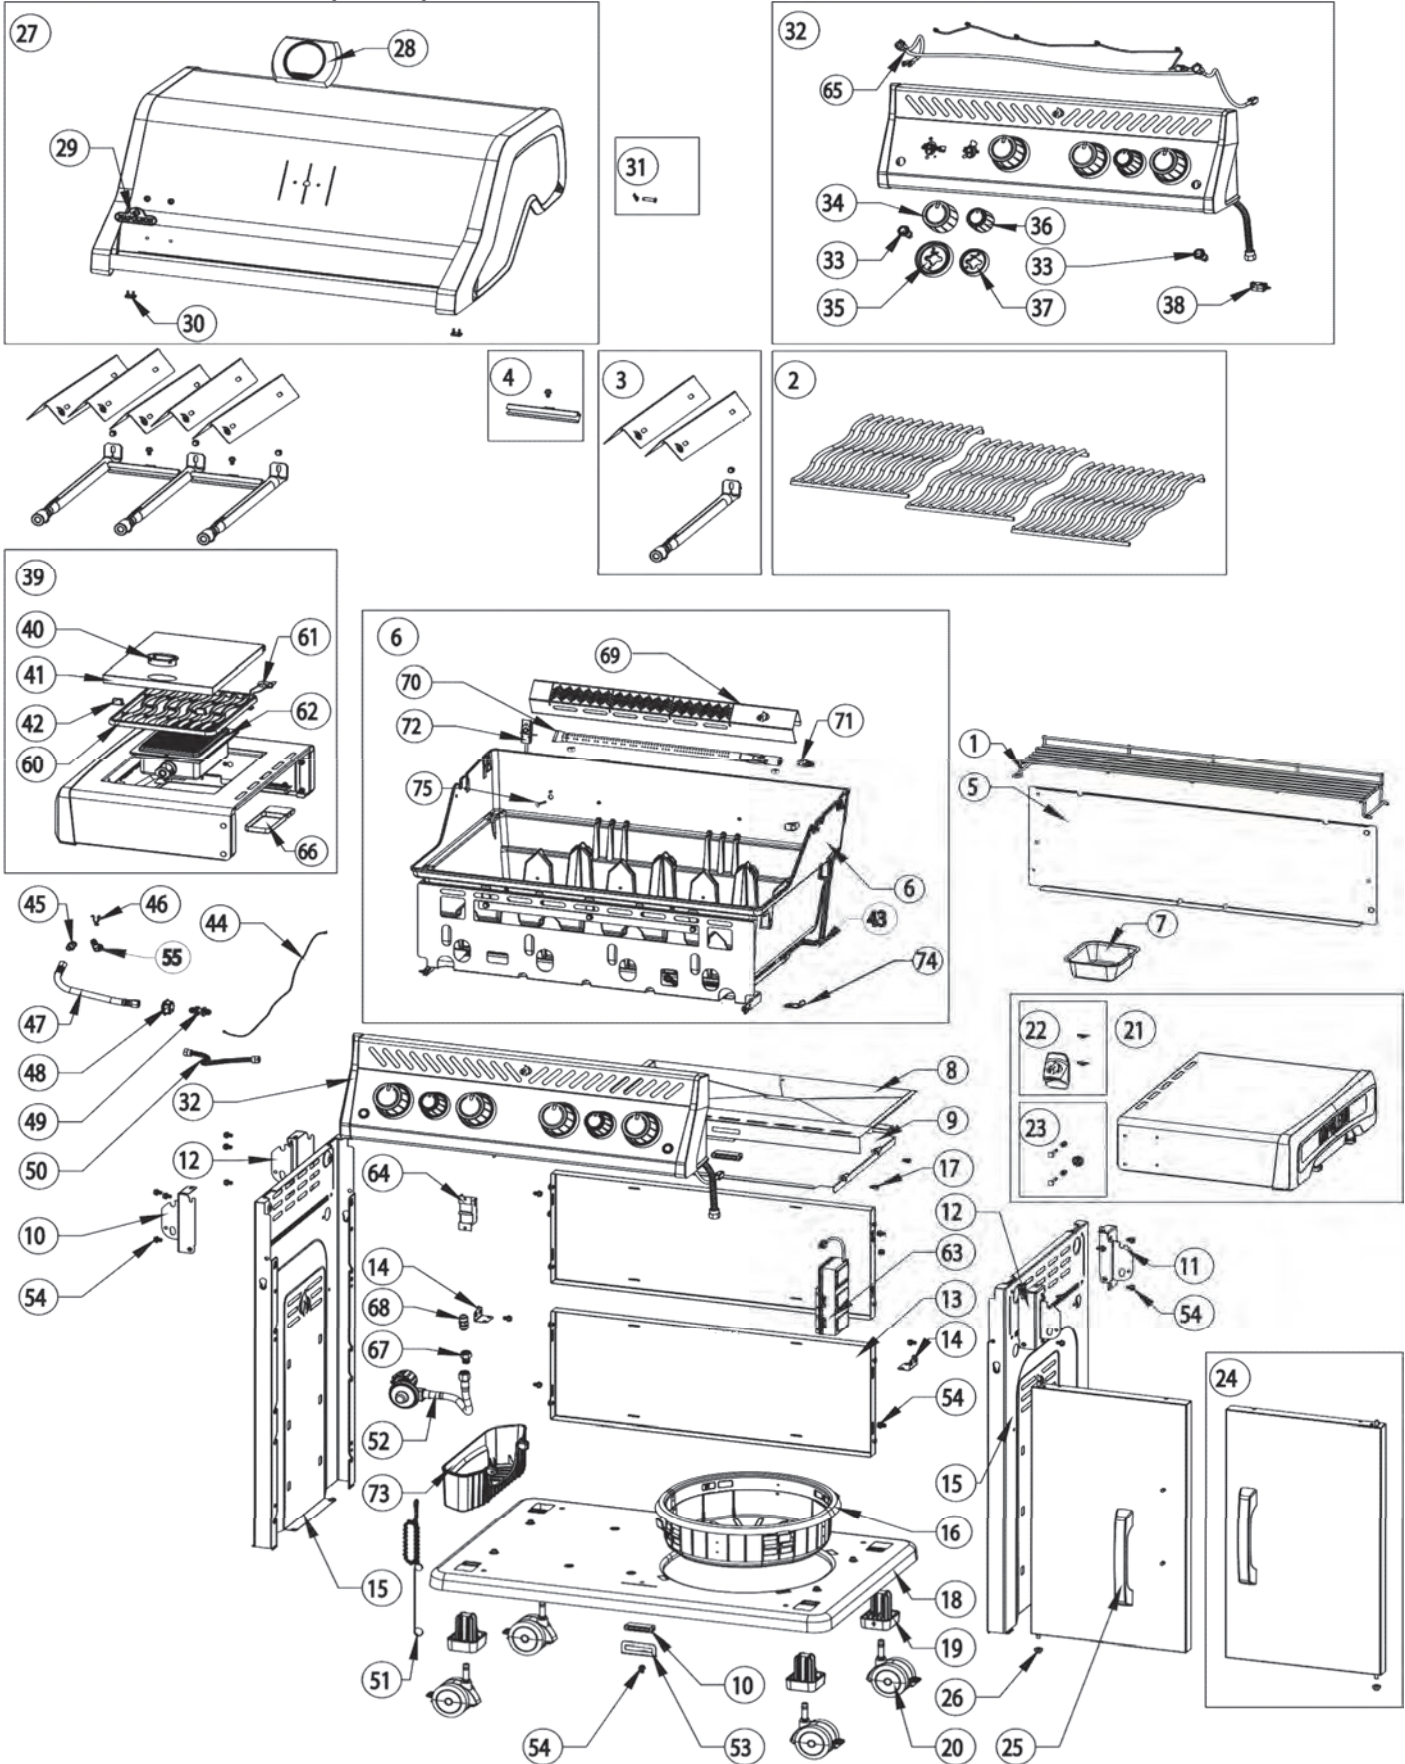

RSE525RSIB (2020)

RSE525RSIB (2020)

Item	Part #	Description	Price
1	N520-0049	warming rack chrome	€ 50,50
2	S83023	stainless cooking grid kit	€ 179,00
2	S83024	cast iron cooking grid kit	€ 119,00
3	S87001	burner & sear plate kit	€ 51,50
4	S87013	cross light bracket kit	€ 17,00
5	N200-0127-GY1SG	back cover	€ 31,50
6	N010-1150-SER	base casting assembly	€ 699,00
7	N710-0062	grease tray aluminium	€ 12,50
7	62007	grease tray liner	**
8	N710-0108	drip pan	€ 55,00
9	N585-0121-GY1SG	cart heat shield	€ 52,50
10	N430-0002	magnetic catch	€ 6,50
11	N080-0364	bracket side shelf "A"	€ 9,50
12	N080-0365	bracket side shelf "B"	€ 9,50
13	N475-0449-GY1SG	rear cart enclosure panel	€ 37,00
14	N080-0378-GY1SG	bracket, pivot	€ 4,00
15	N475-0607-GY1SG	left/right cart enclosure panel	€ 84,00
16	N370-0845CE	propane tank support	€ 26,50
17	N570-0126	1/4-20 x 1/2" screw	€ 1,00
18	N590-0282-GY1SG	bottom shelf	€ 105,00
19	N510-0015	caster plug	€ 3,00
20	S82001	caster kit	€ 20,00
21	N010-1148-SER	assembly stainless steel side shelf	€ 99,00
22	N080-0422-SER	bottle opener kit	€ 8,50
23	N370-0928-SER	right side shelf pivot hardware kit	€ 26,50
24	N010-0984-SS-SER	cart door - stainless steel	€ 99,00
24	N010-0984-BK-SER	cart door - black	€ 95,00
25	N325-0094-SER	door handle	€ 6,50
26	N105-0011	door bushings	€ 1,00
27	N010-1034-SS	assembly lid - stainless	€ 449,00
28	S91003	temperature gauge kit	€ 26,50
29	N385-0307-SER	NAPOLEON logo	€ 4,00
30	N510-0013	black silicone lid bumper	€ 2,00
31	S87014	lid pivot hardware kit	€ 4,00
32	N010-1144-SER	control panel assembly burner 525 CE 30mbar	€ 349,00
	N010-1146-SER	control panel assembly burner 525 CE 50mbar	€ 349,00
33	N660-0007	switch	€ 26,50
34	N380-0039	burner control knob large	€ 10,50
35	N387-0013	control knob bezel large	€ 9,50
36	N380-0040	control knob small	€ 10,50
37	N387-0014	control knob bezel small	€ 9,00
38	N160-0041	flex line clip	€ 0,50
39	N010-1232-CE-SER	assembly infrared side burner shelf	€ 299,00
40	Z450-0009	locking nut 10-24	€ 1,00
41	N335-0098-M06	side burner lid	€ 31,50
42	N555-0091	lid pivot rod	€ 3,00
43	N720-0082	rear burner supply line	€ 17,00
44	N750-0016	electronic ignition lead	€ 4,00
45	N455-0111	side burner orifice #59 30mbar	€ 4,50
	N455-0112	side burner orifice #64 50mbar	€ 3,50
46	N160-0023	side burner hose orifice retainer clip	€ 1,00
47	N570-0128	screw #10-24	€ 1,50
48	W105-0010	bushing	**