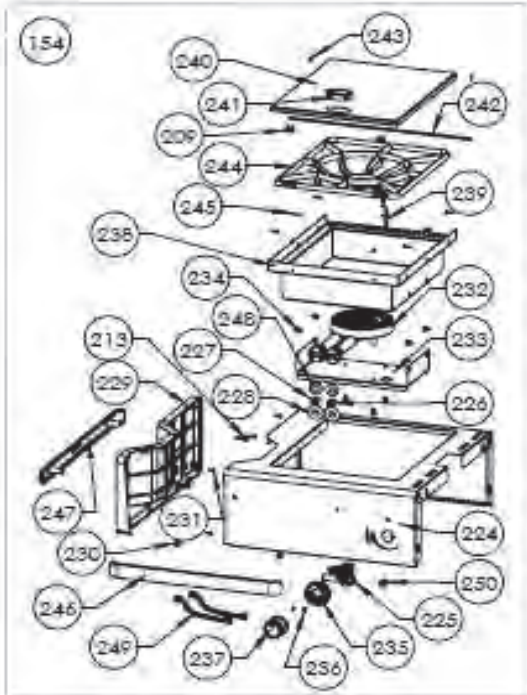

PRO825RSBI-2 (2018)

PRO825RSBI-2 (2018)

Item	Part #	Description	Price
1	N010-0814	base	€ 799,00
2	N570-0038	1/4-20 x 1/2" screw	€ 1,00
3	N100-0056-50-SER	main burner	€ 31,50
4	N100-0049	smoker burner	€ 21,00
5	N080-0320	cross light bracket	€ 17,00
6	N080-0321	cross light bracket small	€ 12,50
7	N370-0822	sear plate mount	€ 8,50
8	N200-0106	smoker burner cover	€ 52,50
9	N510-0013	black silicone lid bumper	€ 2,00
10	N080-0339	burner grease shield	€ 12,50
11	N080-0340	burner grease shield small	€ 9,50
12	N450-0025	1/4" - 20 nut	€ 1,00
13	N080-0315	bracket rear burner orifice	€ 7,50
14	N455-0055	rear burner orifice (LP)	€ 5,50
15	N255-0058	90 degree elbow fitting	€ 12,50
16	N080-0311	bracket igniter smoker burner	€ 17,00
17	N720-0056	smoker burner flex	€ 26,50
18	N455-0016	smoker burner orifice (LP)	€ 5,50
19	N240-0033	smoker burner igniter	€ 4,00
20	N655-0183	base stiffener	€ 5,50
21	N570-0042	screw, 10-24 x 3/8"	€ 1,00
22	N570-0008	#8 x 1/2" screw	€ 2,00
23	N475-0329	control panel	€ 209,00
24	N570-0078	screw M4 x 8mm	€ 1,00
25	N010-0794	manifold (LP)	€ 199,00
26	N720-0071	manifold flex connector	€ 26,50
27	N051-0010	smoker tube bezel	€ 7,50
28	N120-0024	end cap left	€ 42,00
29	N120-0025	end cap right	€ 42,00
30	N660-0006	switch lights	€ 31,50
31	N660-0005	switch ignition	€ 31,50
32	N585-0098	switch heat shield	€ 3,00
33	N010-0913	control panel wire harness	€ 63,00
34	N010-0939	control knob bezel large	€ 26,50
35	N010-0940	control knob bezel small	€ 17,00
36	N380-0035-CL	burner control knob large	€ 12,50
37	N380-0034-CL	burner control knob small	€ 12,50
38	N585-0101	smoker shield	€ 4,00
39	N750-0040	rear burner ignition wire	€ 10,50
40	N570-0022	8-32 x 3/8" screw	€ 1,00
41	N720-0053	rear burner supply tube	€ 19,00
42	N350-0069	rear burner housing (infrared)	€ 31,50
43	N100-0045	rear burner	€ 26,50
44	N450-0006	1/4" - 20 nut	€ 1,00
45	N240-0036	rear burner electrode	€ 6,50
46	N305-0082	sear plate	€ 12,50
47	N305-0085	cooking grids large	€ 125,00
48	N305-0092	cooking grids small	€ 84,00
49	N010-0800-SER	smoker tube	€ 63,00
50	N135-0015G	left side hood casting	€ 42,00
51	N135-0016G	right side hood casting	€ 42,00
52	N335-0076-BK2GL	hood insert, large	€ 84,00
53	N335-0077-BK2GL	hood insert, small	€ 63,00