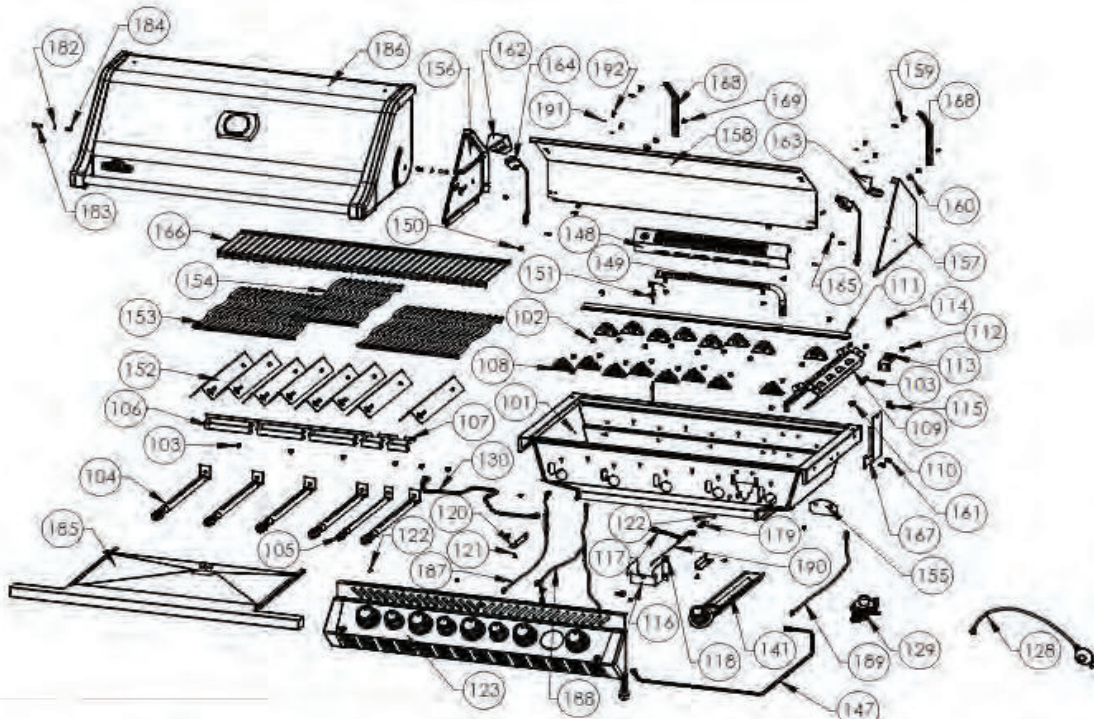

PRO665RSIB-2 (2018)

PRO665RSIB-2 (2018)

Item	Part #	Description	Price
1	N010-0920-GY1SG	bottom shelf	€ 199,00
2	N130-0016	caster, locking	€ 17,00
3	N735-0003	1/4" lockwasher	€ 1,00
4	N570-0082	1/4-20 x 5/8" screw	€ 1,00
5	N015-0008	axle	**
6	N745-0009	wheel	€ 12,50
7	N450-0023	axle cap	€ 3,00
8	N120-0037	wheel hub cap	€ 7,50
9	N475-0427-GY1SG	left-right panel	€ 84,00
10	N080-0401-GY1SG	bracket side shelf	€ 7,50
11	N570-0008	#8 x 1/2" screw	€ 2,00
12	N475-0429-GY1SG	panel right rear	€ 52,50
13	N475-0428-GY1SG	panel left rear	€ 52,50
14	N570-0086	#14 x 1/2" screw	€ 1,00
15	N357-0019	ignition	€ 26,50
16	N475-0431	panel right front	€ 73,50
17	N475-0430	panel left front	€ 73,50
18	N080-0318-GY1SG	bracket drip pan guide	€ 4,00
19	N655-0199	stiffener door hinge	€ 63,00
20	N475-0434-GY1SG	panel cabinet rear	€ 99,00
21	N010-0876-SER	left side shelf	€ 299,00
22	N010-0875	right side shelf	#N/B
23	N585-0107	igniter heat shield	€ 14,50
24	N750-0033	ground wire	€ 2,00
25	N585-0111-GY1SG	heat shield	€ 99,00
26	N010-0887	cabinet light	€ 17,00
27	N080-0330-GY1SG	bracket rear cover	€ 7,50
28	N080-0331-GY1SG	bracket base	€ 3,00
29	N080-0332-GY1SG	bracket bumper	€ 12,50
30	N475-0341-GY1SG	panel inner cabinet	€ 37,00
31	N590-0239-GY1SG	shelf	€ 31,50
32	N010-0873-GY1SG	tank ring	€ 63,00
33	N707-0014	transformer CE	€ 42,00
	N707-0013	transformer GB	€ 42,00
34	W160-0095	wire clip	#N/B
35	N510-0013	black silicone lid bumper	€ 2,00
36	N080-0384-GY1SG	tank ring bracket	€ 6,50
37	N570-0022	screw 8 -32 x 3/8"	€ 1,00
38	N105-0012	1.5 " snap bushing	€ 1,00
39	N555-0025	lighting rod	€ 3,00
40	N570-0076	#8 x 1/2" screw	€ 1,00
41	N185-0005	bottle cap container	€ 17,00
42	55110	tool hook bracket	#N/B
43	N710-0086	grease tray holder	€ 73,50
44	62008	grease trays foil	#N/B
45	N200-0123-GY1SG	back cover	€ 31,50
46	N185-0003	ice bucket	€ 31,50
47	N590-0189	cutting board	€ 26,50
48	N335-0098-M02	side shelf lid	€ 26,50
49	N485-0021	push pin	€ 1,00
50	N555-0059	side burner pivot rod	€ 3,00
51	N120-0034-GY0TX	side shelf end cap, right	€ 31,50
52	N370-0754	stainless steel side shelf right	#N/B