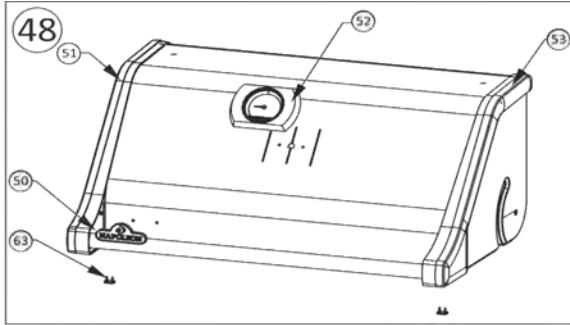

PRO500RSIB-3

PRO500RSIB-3

Item	Part #	Description	Price
1	S83014	cooking grids - wave stainless rod	€ 229,00
2	N520-0038	warming rack	€ 84,00
3	N585-0107	igniter heat shield	€ 14,50
4	N570-0008	#8 x 1/2" screw	€ 2,00
5	N200-0120-GY1SG	back cover	€ 37,00
6	62007	disposable grease tray	**
7	N710-0062	grease tray aluminium	€ 12,50
8	N475-0368-GY1SG	rear cart enclosure panel	€ 84,00
9	N710-0093	drip pan	€ 105,00
10	N350-0069	rear burner housing (infra-red)	€ 31,50
11	N240-0036	rear burner electrode	€ 6,50
12	N100-0045-SER	rear burner	€ 14,50
13	N190-0005-T	control box	€ 125,00
14	N475-0016	rotisserie mount	€ 10,50
15	N570-0086	#14 x 1/2" screw	€ 1,00
16	N010-0736	rear burner orifice	€ 12,50
	N010-0737	rear burner orifice	€ 19,00
18	N720-0058	rear burner supply tube	€ 26,50
19	N530-0023-SER	regulator step down	€ 73,50
	N530-0026-SER	regulator step down	€ 73,50
21	N475-0400-GY1SG-SER	left/right side panel assembly	€ 125,00
22	N010-0880	door right	€ 179,00
23	N010-1160-SER	control panel	€ 649,00
	N010-1161-SER	control panel	€ 649,00
25	N200-0133-GY1SG	heat shield hole cover	€ 17,00
26	N585-0131-GY1SG	heat shield	€ 105,00
27	N105-0001	7/8 " snap bushing	€ 1,00
28	N555-0097	lighting rod	€ 5,50
29	Z080-0012	bottle opener	€ 7,50
30	55110	tool hook bracket	**
31	N185-0005	bottle cap container	€ 17,00
32	N720-0055	side burner supply tube	€ 12,50
33	N357-0022	electronic ignition - 4 spark	€ 17,00
35	N750-0034	wire connector igniter	€ 1,00
36	N080-0371	unit mount bracket	€ 2,00
37	N010-0881	door left	€ 179,00
38	N707-0013	transformer GB	€ 42,00
	N707-0014	transformer CE	€ 42,00
39	N530-0032	regulator -Germany	€ 25,00
	N530-0033	regulator -Holland	€ 25,00
	N530-0034	regulator -Spain/Finland/Norway/Denmark	€ 25,00
	N530-0035	regulator -Sweden	€ 25,00
	N530-0036	regulator -Italy	€ 25,00
	N530-0037	regulator -United Kingdom	€ 25,00
	N530-0038	regulator -France	€ 25,00
	N530-0039	regulator -Hungary	€ 25,00
	N530-0042	regulator -Switzerland	€ 25,00
	N530-0043	regulator -russia	€ 25,00
	N530-0044	regulator -poland	€ 25,00
	N530-0046	regulator -Czech republic	€ 25,00
40	S82001	caster	€ 20,00
41	N590-0251-GY1SG	shelf	€ 21,00
42	N475-0341-GY1SG	panel inner cabinet	€ 37,00