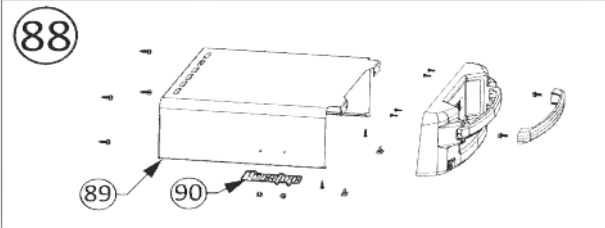

P665RSIB

P665RSIB

Item	Part #	Description	Price
1	N475-0359-GY1SG	left/right cart enclosure panel	€ 73,50
2	N475-0494-GY1SG	rear cart enclosure panel	€ 179,00
3	N590-0311-GY1SG	bottom shelf	€ 125,00
4	N585-0127-GY1SG	heat shield	€ 149,00
5	N200-0133-GY1SG	heat shield hole cover	€ 17,00
6	N350-0077	battery housing	€ 42,00
7	N357-0021	electronic ignition - 2 spark	€ 20,00
8	N570-0024	1/4"-20 x 1/2" screw	€ 1,00
9	N510-0020	caster plug - each	€ 1,00
10	S82001	caster	€ 20,00
11	N080-0385	door pivot left bracket	€ 4,00
12	N080-0371	unit mount bracket	€ 2,00
13	N080-0386	door pivot right bracket	€ 4,00
14	N430-0009	magnetic catch	€ 2,00
15	N370-0981CE	tank support	€ 54,50
16	N105-0011	door bushings	€ 1,00
17	N010-1107-SER	cart door left	€ 129,00
	N010-1108-SER	cart door left - black	€ 139,00
	N010-1109-SER	cart door left - charcoal	€ 139,00
18	N010-1110-SER	cart door right	€ 129,00
	N010-1111-SER	cart door right - black	€ 139,00
	N010-1112-SER	cart door right - charcoal	€ 139,00
19	55110	tool hook	**
20	N325-0108-SER	door handle	€ 22,00
21	N080-0254G	propane tank inhibitor bracket	€ 14,50
22	N010-1122-SER	base casting	€ 299,00
23	N080-0282-GY1HT	unit mounting bracket	€ 35,00
24	N570-0068	#14 x 1/2" screw	€ 1,00
25	S87001	burner & sear plate kit	€ 51,50
26	S87011	cross light bracket kit	€ 14,50
27	N100-0045	rear burner	€ 26,50
28	N240-0001	rear burner electrode	€ 14,50
29	N570-0008	#8 x 1/2" screw	€ 2,00
30	N350-0069	rear burner housing	€ 31,50
31	N450-0006	1/4" - 20 nut	€ 1,00
32	N455-0062	rear burner orifice 1.45mm	€ 4,00
33	N080-0286	bracket rear burner orifice	€ 1,00
34	N255-0058	fitting	€ 12,50
35	N720-0082	rear burner supply tube	€ 17,00
36	N010-1125-SER	control panel assembly	€ 549,00
37	N475-0487	control panel	€ 105,00
38	N010-1102	manifold assembly	€ 149,00
39	N010-1053	control knob bezel large	€ 21,00
40	N010-1054	control knob bezel small	€ 21,00
41	N570-0078	screw M4 x 8mm	€ 1,00
42	N380-0039	burner control knob large	€ 10,50
43	N380-0040	burner control knob small	€ 10,50
44	N660-0008	switch	€ 21,00
45	N010-1104	LED wire harness	€ 52,50
46	N720-0071	manifold flex connector	€ 26,50
47	N720-0055	side burner supply tube	€ 12,50
48	N750-0016	electronic ignition lead	€ 4,00
49	N200-0132-GY1SG	back cover	€ 52,50