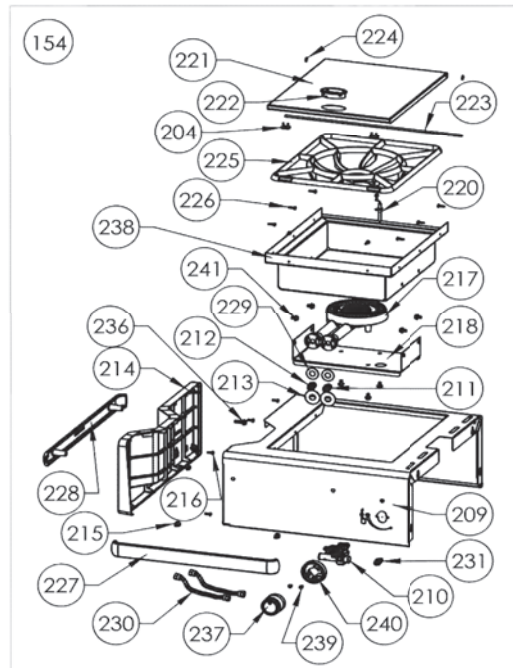

PRO825RSBI-3

PRO825RSBI-3

PRO825RSBI-3

PRO825RSBI-3

Item	Part #	Description	Price
1	N370-0877	base	€ 2.699,00
2	N570-0038	1/4-20 x 1/2" screw	€ 1,00
3	N100-0057	main burner	€ 26,50
4	N100-0049	smoker burner	€ 21,00
5	N080-0320	cross light bracket	€ 17,00
6	N080-0321	cross light bracket small	€ 12,50
7	N370-0822	sear plate mount	€ 8,50
8	N200-0106	smoker burner cover	€ 52,50
9	N510-0013	black silicone lid bumper	€ 2,00
	N510-0017	black silicone lid bumper 60A	€ 1,00
10	N080-0339	burner grease shield	€ 12,50
11	N080-0340	burner grease shield small	€ 9,50
12	N450-0025	1/4" - 20 nut	€ 1,00
13	N080-0315	bracket rear burner orifice	€ 7,50
14	N455-0055	rear burner orifice	€ 5,50
15	N255-0058	90 degree elbow fitting	€ 12,50
16	N080-0311	bracket igniter smoker burner	€ 17,00
17	N720-0056	smoker burner flex	€ 26,50
18	N455-0016	smoker burner orifice	€ 5,50
19	N240-0033	smoker burner igniter	€ 4,00
20	N655-0206	base stiffener	€ 6,50
21	N570-0104	screw, 10-24 x 3/8"	€ 1,00
22	N570-0008	#8 x 1/2" screw	€ 2,00
23	N475-0492	control panel	€ 179,00
24	N570-0078	screw m4 x 8mm	€ 1,00
25	N010-0794	manifold	€ 199,00
26	N720-0071	manifold flex connector	€ 26,50
28	N120-0024	end cap left	€ 42,00
29	N120-0025	end cap right	€ 42,00
30	N660-0009	switch	€ 29,50
31	N402-0019	logo light	€ 23,00
32	N585-0098	switch heat shield	€ 3,00
33	N010-1135	control panel wire harness	€ 115,00
34	N010-1097	large control knob bezel	€ 25,00
35	N010-1098	small control knob bezel	€ 23,00
36	N380-0035-CL	burner control knob large	€ 12,50
37	N380-0034-CL	burner control knob small	€ 12,50
38	N585-0101	smoker shield	€ 4,00
39	N080-0432	logo light mounting bracket	€ 19,00
40	N570-0022	8-32 x 3/8" screw	€ 1,00
41	N720-0053	rear burner supply tube	€ 19,00
42	N350-0069	rear burner housing (infra-red)	€ 31,50
43	N100-0045-SER	rear burner	€ 14,50
45	N240-0036	rear burner electrode	€ 6,50
46	N305-0082	sear plate	€ 12,50
47	N305-0085	cooking grids large	€ 125,00
48	N305-0092	cooking grids small	€ 84,00
49	N010-0800-SER	smoker tube	€ 63,00
50	N585-0133	heat shield	€ 10,50
54	N570-0012	1/4"-20 X 5/8 carriage bolt	€ 1,00
55	W735-0011	3/4" washer	€ 1,50
56	N570-0073	1/4-20 x 5/8" screw	€ 1,00
57	N350-0072	housing left light	€ 10,50