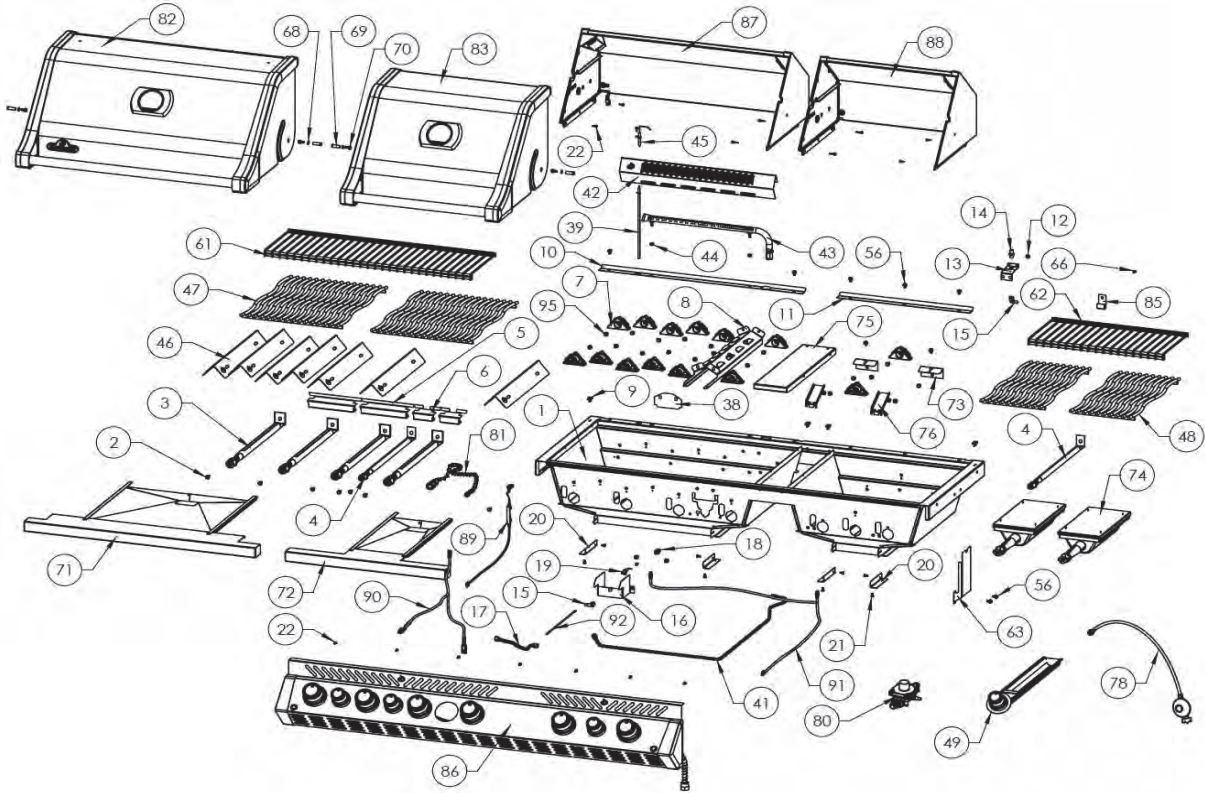

PRO825RSBI-2

Serial numbers CE-025462 and up