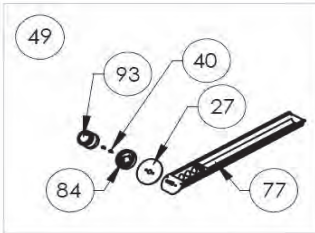

PRO825RSBI-2

Serial numbers CE-025462 and up