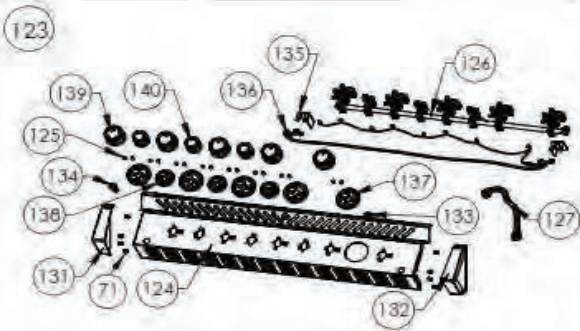

PRO665RSIB-2 (2018)

PRO665RSIB-2 (2018)

Item	Part #	Description	Price
1	N010-0920-GY1SG	bottom shelf	€ 199,00
2	N130-0016	caster, locking	€ 17,00
3	N735-0003	1/4" lockwasher	€ 1,00
4	N570-0082	1/4-20 x 5/8" screw	€ 1,00
5	N015-0008	axle	**
6	N745-0009	wheel	€ 12,50
7	N450-0023	axle cap	€ 3,00
8	N120-0037	wheel hub cap	€ 7,50
9	N475-0427-GY1SG	left-right panel	€ 84,00
10	N080-0401-GY1SG	bracket side shelf	€ 7,50
11	N570-0008	#8 x 1/2" screw	€ 2,00
12	N475-0429-GY1SG	panel right rear	€ 52,50
13	N475-0428-GY1SG	panel left rear	€ 52,50
14	N570-0086	#14 x 1/2" screw	€ 1,00
15	N357-0019	ignition	€ 26,50
16	N475-0431	panel right front	€ 73,50
17	N475-0430	panel left front	€ 73,50
18	N080-0318-GY1SG	bracket drip pan guide	€ 4,00
19	N655-0199	stiffener door hinge	€ 63,00
20	N475-0434-GY1SG	panel cabinet rear	€ 99,00
21	N010-0876-SER	left side shelf	€ 299,00
22	N010-0875	right side shelf	#N/B
23	N585-0107	igniter heat shield	€ 14,50
24	N750-0033	ground wire	€ 2,00
25	N585-0111-GY1SG	heat shield	€ 99,00
26	N010-0887	cabinet light	€ 17,00
27	N080-0330-GY1SG	bracket rear cover	€ 7,50
28	N080-0331-GY1SG	bracket base	€ 3,00
29	N080-0332-GY1SG	bracket bumper	€ 12,50
30	N475-0341-GY1SG	panel inner cabinet	€ 37,00
31	N590-0239-GY1SG	shelf	€ 31,50
32	N010-0873-GY1SG	tank ring	€ 63,00
33	N707-0014	transformer CE	€ 42,00
	N707-0013	transformer GB	€ 42,00
34	W160-0095	wire clip	#N/B
35	N510-0013	black silicone lid bumper	€ 2,00
36	N080-0384-GY1SG	tank ring bracket	€ 6,50
37	N570-0022	screw 8 -32 x 3/8"	€ 1,00
38	N105-0012	1.5 " snap bushing	€ 1,00
39	N555-0025	lighting rod	€ 3,00
40	N570-0076	#8 x 1/2" screw	€ 1,00
41	N185-0005	bottle cap container	€ 17,00
42	55110	tool hook bracket	#N/B
43	N710-0086	grease tray holder	€ 73,50
44	62008	grease trays foil	#N/B
45	N200-0123-GY1SG	back cover	€ 31,50
46	N185-0003	ice bucket	€ 31,50
47	N590-0189	cutting board	€ 26,50
48	N335-0098-M02	side shelf lid	€ 26,50
49	N485-0021	push pin	€ 1,00
50	N555-0059	side burner pivot rod	€ 3,00
51	N120-0034-GY0TX	side shelf end cap, right	€ 31,50
52	N370-0754	stainless steel side shelf right	#N/B