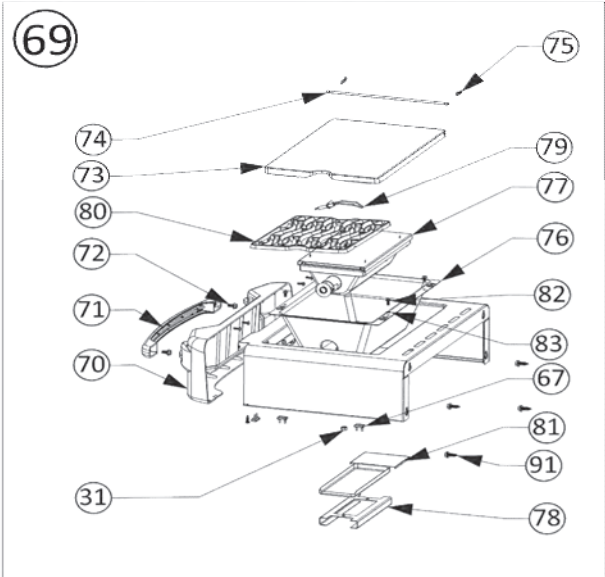

P665RSIB

P665RSIB

Item	Part #	Description	Price
1	N475-0359-GY1SG	left/right cart enclosure panel	€ 73,50
2	N475-0494-GY1SG	rear cart enclosure panel	€ 179,00
3	N590-0311-GY1SG	bottom shelf	€ 125,00
4	N585-0127-GY1SG	heat shield	€ 149,00
5	N200-0133-GY1SG	heat shield hole cover	€ 17,00
6	N350-0077	battery housing	€ 42,00
7	N357-0021	electronic ignition - 2 spark	€ 20,00
8	N570-0024	1/4"-20 x 1/2" screw	€ 1,00
9	N510-0020	caster plug - each	€ 1,00
10	S82001	caster	€ 20,00
11	N080-0385	door pivot left bracket	€ 4,00
12	N080-0371	unit mount bracket	€ 2,00
13	N080-0386	door pivot right bracket	€ 4,00
14	N430-0009	magnetic catch	€ 2,00
15	N370-0981CE	tank support	€ 54,50
16	N105-0011	door bushings	€ 1,00
17	N010-1107-SER	cart door left	€ 129,00
	N010-1108-SER	cart door left - black	€ 139,00
	N010-1109-SER	cart door left - charcoal	€ 139,00
18	N010-1110-SER	cart door right	€ 129,00
	N010-1111-SER	cart door right - black	€ 139,00
	N010-1112-SER	cart door right - charcoal	€ 139,00
19	55110	tool hook	**
20	N325-0108-SER	door handle	€ 22,00
21	N080-0254G	propane tank inhibitor bracket	€ 14,50
22	N010-1122-SER	base casting	€ 299,00
23	N080-0282-GY1HT	unit mounting bracket	€ 35,00
24	N570-0068	#14 x 1/2" screw	€ 1,00
25	S87001	burner & sear plate kit	€ 51,50
26	S87011	cross light bracket kit	€ 14,50
27	N100-0045	rear burner	€ 26,50
28	N240-0001	rear burner electrode	€ 14,50
29	N570-0008	#8 x 1/2" screw	€ 2,00
30	N350-0069	rear burner housing	€ 31,50
31	N450-0006	1/4" - 20 nut	€ 1,00
32	N455-0062	rear burner orifice 1.45mm	€ 4,00
33	N080-0286	bracket rear burner orifice	€ 1,00
34	N255-0058	fitting	€ 12,50
35	N720-0082	rear burner supply tube	€ 17,00
36	N010-1125-SER	control panel assembly	€ 549,00
37	N475-0487	control panel	€ 105,00
38	N010-1102	manifold assembly	€ 149,00
39	N010-1053	control knob bezel large	€ 21,00
40	N010-1054	control knob bezel small	€ 21,00
41	N570-0078	screw M4 x 8mm	€ 1,00
42	N380-0039	burner control knob large	€ 10,50
43	N380-0040	burner control knob small	€ 10,50
44	N660-0008	switch	€ 21,00
45	N010-1104	LED wire harness	€ 52,50
46	N720-0071	manifold flex connector	€ 26,50
47	N720-0055	side burner supply tube	€ 12,50
48	N750-0016	electronic ignition lead	€ 4,00
49	N200-0132-GY1SG	back cover	€ 52,50