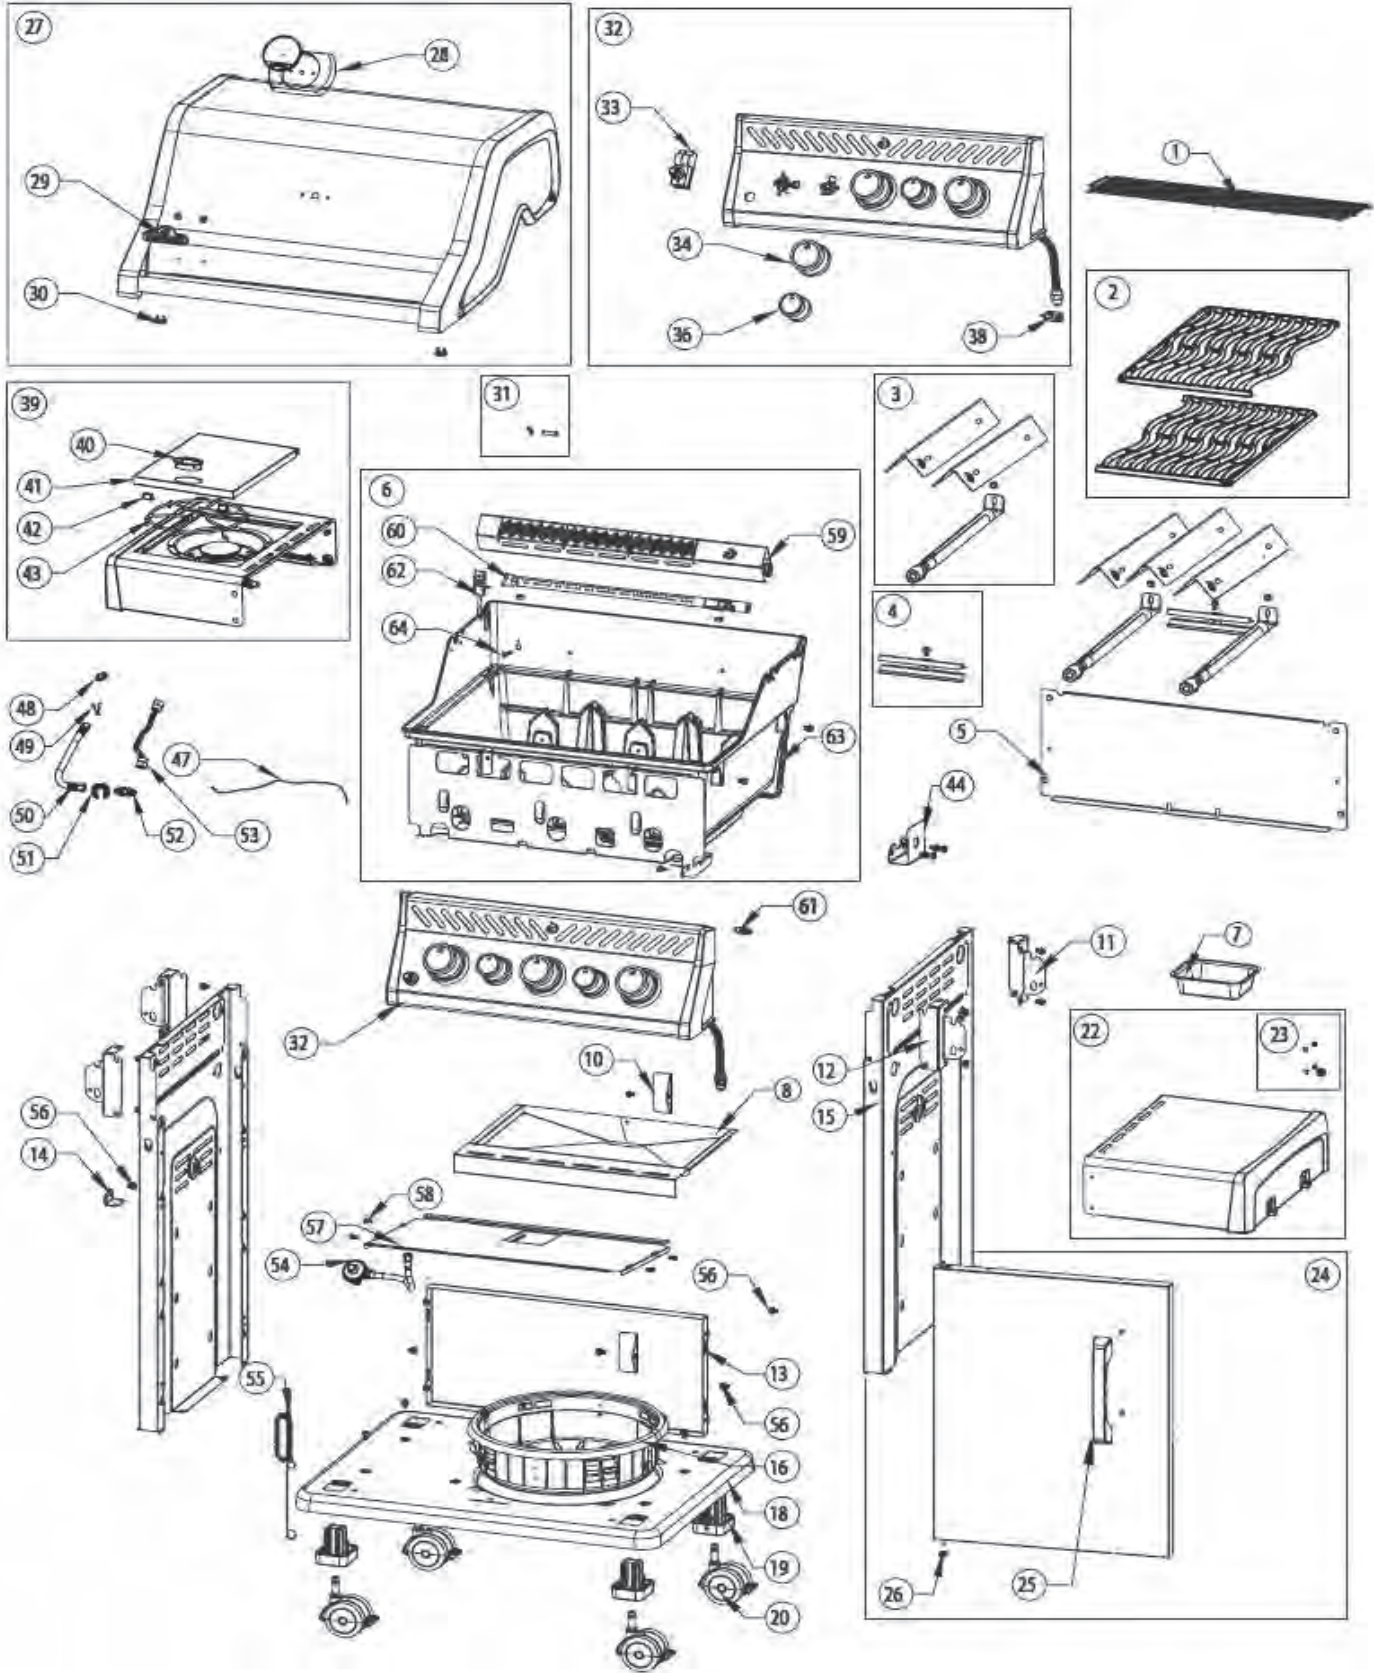

RB425SB

RB425SB

Item	Part #	Description	Price
1	N520-0050	warming rack	€ 41,00
2	S83008	cast cooking grid kit	€ 99,00
	S83013	stainless cooking grid kit	€ 159,00
3	S87001	burner & sear plate kit	€ 51,50
4	S87010	cross light bracket kit	€ 14,50
5	N200-0118-GY1SG	back cover	€ 31,50
6	N135-0052RB-GY1HT	base casting assembly 425	€ 399,00
7	N710-0062	grease tray aluminium	€ 12,50
	62007	grease tray liner	**
8	N710-0094	drip pan	€ 40,00
10	N080-0380-GY1SG	magnet bracket	€ 4,00
11	N080-0364	bracket side shelf "A"	€ 9,50
12	N080-0365	bracket side shelf "B"	€ 9,50
13	N475-0363-GY1SG	rear cart enclosure panel	€ 31,50
14	N080-0378-GY1SG	bracket, pivot	€ 4,00
15	N475-0607-GY1SG	left/right cart enclosure panel	€ 84,00
16	N370-0845CE	tank tray	€ 26,50
18	N590-0292-GY1SG	bottom shelf	€ 85,00
			**
19	N510-0015	caster plug	€ 3,00
20	N130-0015	caster	€ 7,50
22	N590-0280-SER	assembly black side shelf	€ 73,50
23	S87015	shelf pivot hardware kit	€ 14,50
24	N010-0869-BK-SER	black cart door kit	€ 89,00
25	N325-0094-SER	door handle	€ 6,50
26	N105-0011	door bushings	€ 1,00
27	N010-1031-BK	assembly lid - black	€ 399,00
28	S91003	temperature gauge kit	€ 26,50
29	N385-0307-SER	NAPOLEON logo	€ 4,00
30	N510-0013	black silicone lid bumper	€ 2,00
31	S87014	lid pivot hardware kit	€ 4,00
32	N010-1441-SER	control panel assembly 30mbar	€ 199,00
	N010-1442-SER	control panel assembly 50mbar	€ 199,00
33	S86003	electronic ignition - 2 spark	€ 14,50
34	N380-0043	burner control knob large	€ 11,00
36	N380-0044	control knob small	€ 9,50
38	N160-0045	flex line clip	€ 0,50
39	N010-1222-SER	assembly flame side burner	€ 249,00
40	Z325-0013	handle side burner lid	€ 1,00
41	N335-0099-BK1HR	side burner lid	€ 21,00
42	Z430-0002	magnetic catch	€ 1,00
43	Z305-0008	side burner grate	€ 10,50
44	N475-0091	rotisserie bracket	€ 9,50
47	N750-0016	electronic ignition lead	€ 4,00
48	N455-0091	side burner orifice 0.86mm 30mbar	€ 4,00
	N455-0058	side burner orifice #69 50mbar	€ 3,00
49	N160-0023	side burner hose orifice retainer clip	€ 1,00
50	N345-0023	hose side burner 12"	€ 10,50
51	N105-0017	bushing	€ 1,00
52	Z255-0002-1	fitting side burner hose	€ 3,50
53	N720-0079	side burner flex hose	€ 6,50
54	N530-0032	regulator -Germany	€ 25,00
	N530-0033	regulator -Holland	€ 25,00

** Please contact the service desk for pricing.