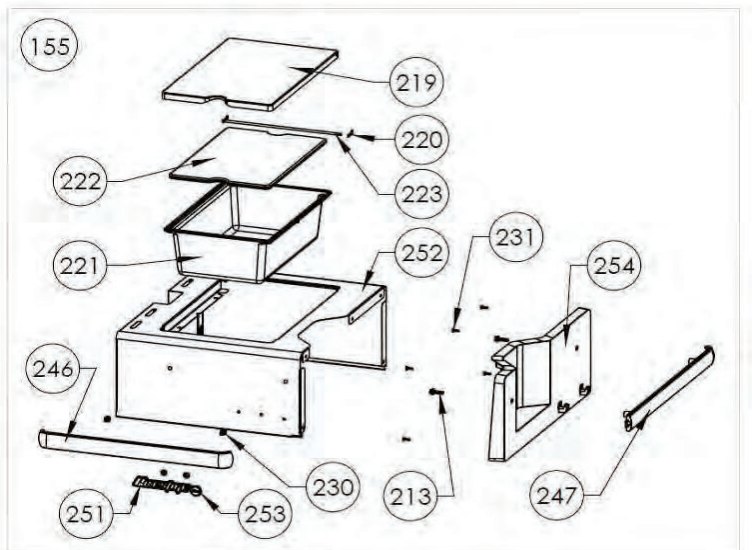

PRO825RSBI-2

Serial numbers CE-025462 and up

PRO825RSBI-2

Serial numbers CE-025462 and up

Item	Part #	Description	Price
1	N010-0814	base	€ 799,00
2	N570-0038	1/4-20 x 1/2" screw	€ 1,00
3	N100-0057	main burner	€ 26,50
4	N100-0049	smoker burner	€ 21,00
5	N080-0320	cross light bracket	€ 17,00
6	N080-0321	cross light bracket small	€ 12,50
7	N370-0822	sear plate mount	€ 8,50
8	N200-0106	smoker burner cover	€ 52,50
9	N510-0013	black silicone lid bumper	€ 2,00
	N510-0017	black silicone lid bumper 60a	€ 1,00
10	N080-0339	burner grease shield	€ 12,50
11	N080-0340	burner grease shield small	€ 9,50
12	N450-0025	1/4" - 20 nut	€ 1,00
13	N080-0315	bracket rear burner orifice	€ 7,50
14	N455-0055	rear burner orifice	€ 5,50
15	N255-0058	90 degree elbow fitting	€ 12,50
16	N080-0311	bracket igniter smoker burner	€ 17,00
17	N720-0056	smoker burner flex	€ 26,50
18	N455-0016	smoker burner orifice	€ 5,50
19	N240-0033	smoker burner igniter	€ 4,00
20	N655-0206	base stiffener	€ 6,50
21	N570-0042	screw, 10-24 x 3/8"	€ 1,00
22	N570-0008	#8 x 1/2" screw	€ 2,00
23	N475-0329	control panel	€ 209,00
24	N570-0078	screw M4 x 8mm	€ 1,00
25	N010-0794	manifold (LP)	€ 199,00
	N010-0795	manifold (NG)	€ 199,00
26	N720-0071	manifold flex connector	€ 26,50
27	N051-0010	smoker tube bezel	€ 7,50
28	N120-0024	end cap left	€ 42,00
29	N120-0025	end cap right	€ 42,00
30	N660-0006	switch lights	€ 31,50
31	N660-0005	switch ignition	€ 31,50
32	N585-0098	switch heat shield	€ 3,00
33	N010-0913	control panel wire harness	€ 63,00
34	N010-0939	control knob bezel large	€ 26,50
35	N010-0940	control knob bezel small	€ 17,00
36	N380-0035-CL	burner control knob large	€ 12,50
37	N380-0034-CL	burner control knob small	€ 12,50
38	N585-0101	smoker shield	€ 4,00
39	N750-0040	rear burner ignition wire	€ 10,50
40	N570-0022	8-32 x 3/8" screw	€ 1,00
41	N720-0053	rear burner supply tube	€ 19,00
42	N350-0069	rear burner housing (infrared)	€ 31,50
43	N100-0045	rear burner	€ 26,50
44	N450-0006	1/4" - 20 nut	€ 1,00
45	N240-0036	rear burner electrode	€ 6,50
46	N305-0082	sear plate	€ 12,50
47	N305-0085	cooking grids large	€ 125,00
48	N305-0092	cooking grids small	€ 84,00
49	N010-0800-SER	smoker tube	€ 63,00
50	N135-0015G	left side hood casting	€ 42,00
51	N135-0016G	right side hood casting	€ 42,00
52	N335-0076-BK2GL	hood insert, large	€ 84,00

** Please contact the service desk for pricing.