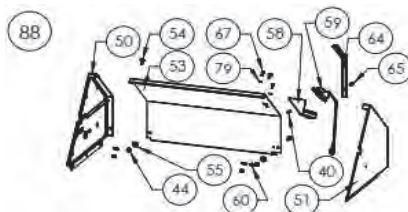

PRO825RSBI-2

Serial numbers CE-025462 and up

Item	Part #	Description	Price
242	N555-0059	pivot rod	€ 3,00
243	N735-0020	washer, 7/32" i.d. x 7/16" o.d. nylon	€ 1,00
244	N305-0093	cast iron side burner grate	€ 63,00
245	N570-0008	#8 x 1/2" screw	€ 2,00
246	N325-0063	shelf handle front	€ 37,00
247	N325-0064	shelf handle side	€ 42,00
248	N500-0054	air shutter plate	€ 3,00
249	N720-0056	side burner flex	€ 26,50
250	N255-0061	quick disconnect nipple	€ 7,50
251	N385-0144-SER	Prestige logo	€ 6,50
252	N010-0992	stainless steel side shelf right	€ 279,00
253	N385-0185	PRO logo	€ 8,50
254	N120-0034-GY0TX	right side shelf end cap	€ 31,50

PRO825RSBI-2 (2018)