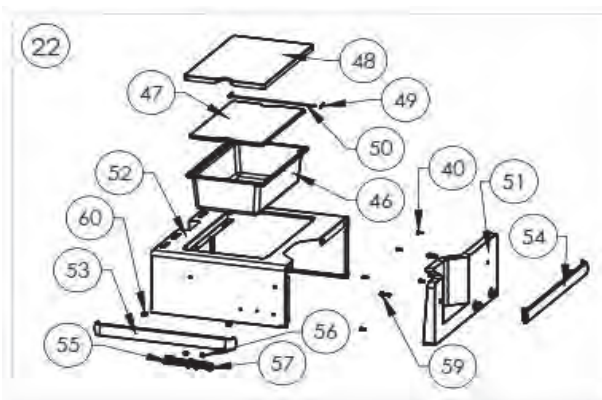

PRO665RSIB-2

Serial numbers CE-025604 and up

Item	Part #	Description	Price
167	N475-0301-M06	rotisserie mount	€ 12,50
168	N200-0110	light wire cover	€ 31,50
169	N570-0112	screw 10-24 x 5/8"	€ 1,00
170	N135-0036G	left side lid casting	€ 63,00
171	N715-0091	trim left side lid casting	€ 73,50
172	N135-0037G	right side lid casting	€ 63,00
173	N715-0092	trim right side lid casting	€ 73,50
174	N335-0072	stainless steel lid insert	€ 159,00
	N335-0086-BK2GL	black lid insert	€ 279,00
175	N585-0092	lid heat shield	€ 59,00
176	N385-0308-SER	NAPOLEON logo	€ 9,50
177	N450-0044	logo clips	€ 1,00
178	S91005	temperature gauge	€ 31,50
179	N010-0789	lid handle	€ 84,00
180	N080-0253G	lid handle cover	€ 3,00
181	N570-0013	#8 x 5/8" screw	€ 1,00
182	N735-0002	1/4" lock washer	€ 1,00
183	N570-0015	lid pivot screw	€ 2,00
184	N570-0024	1/4-20 x 1/2" screw	€ 1,00
185	N010-0966	drip pan	€ 169,00
186	N010-0790-SS	assembly lid - stainless steel	€ 629,00
	N010-0790-BK	assembly lid - black	€ 629,00
187	N370-0831	igniter wire assembly	€ 37,00
188	N750-0044	power wire harness	€ 37,00
189	N750-0045	right light wire harness	€ 10,50
190	N750-0038	smoke burner ignition wire	€ 6,50
191	N735-0021	#8 washer	€ 1,00
192	N570-0020	8-32 x 3/8" screw	€ 2,00

** Please contact the service desk for pricing.

PRO665RSIB-2 (2018)