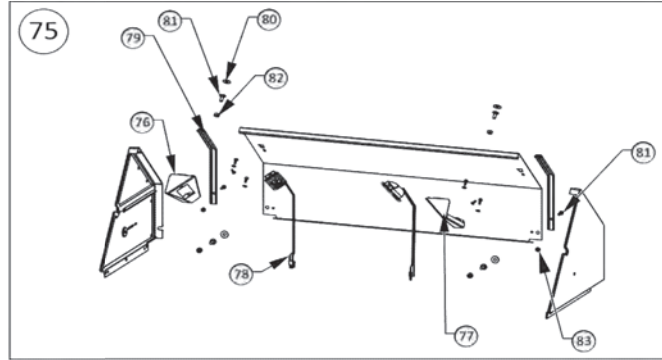

PRO665RSIB-3

PRO665RSIB-3

Item	Part #	Description	Price
1	N520-0037	warming rack	€ 95,00
2	N305-0085	cooking grids large	€ 125,00
3	N305-0092	cooking grids small	€ 84,00
4	N080-0320	cross light bracket	€ 17,00
5	N080-0321	cross light bracket small	€ 12,50
6	N100-0049	smoker burner	€ 21,00
7	N010-0966	drip pan	€ 169,00
8	N190-0005-T	control box	€ 125,00
9	N750-0070	light wire harness	€ 25,00
10	N240-0036	rear burner electrode	€ 6,50
11	N100-0045-SER	rear burner	€ 14,50
12	N350-0069	rear burner housing (infra-red)	€ 31,50
13	N570-0073	1/4-20 x 5/8" screw	€ 1,00
14	N200-0106	smoker burner cover	€ 52,50
15	N010-0800-SER	smoker tray	€ 63,00
16	N080-0311	bracket igniter smoke burner	€ 17,00
17	N080-0329	burner grease shield	€ 12,50
18	N585-0111-GY1SG	heat shield	€ 99,00
19	N455-0055	rear burner orifice	€ 5,50
	W456-0050	rear burner orifice	€ 10,50
20	N255-0058	90 degree elbow fitting	€ 12,50
21	N570-0008	screw, 10-24 x 3	€ 2,00
22	N720-0056	smoker burner flex	€ 26,50
23	N655-0206	base stiffener	€ 6,50
24	N455-0016	smoker burner orifice	€ 5,50
	N455-0002	smoker burner orifice	€ 5,50
25	N720-0053	rear burner supply tube	€ 19,00
26	N200-0123-GY1SG	back cover	€ 31,50
27	N080-0315	bracket rear burner orifice	€ 7,50
28	N735-0001	washer side shelf	€ 2,00
29	N240-0033	smoker burner igniter	€ 4,00
30	N080-0401-GY1SG	bracket side shelf	€ 7,50
31	N570-0087	1/4-20 x 7/8" screw	€ 1,00
32	N655-0199	stiffener door hinge	€ 63,00
33	N475-0301-M06	rotisserie mount	€ 12,50
34	N080-0331-GY1SG	bracket base	€ 3,00
35	N475-0431	panel right front	€ 73,50
36	N475-0429-GY1SG	panel right rear	€ 52,50
37	N585-0107	igniter heat shield	€ 14,50
38	N080-0330-GY1SG	bracket rear cover	€ 7,50
39	N475-0428-GY1SG	panel rear left	€ 52,50
40	N475-0434-GY1SG	panel cabinet rear	€ 99,00
41	N010-0857	regulator step down	€ 73,50
	N010-0857-FR	regulator step down - France	**
	N010-0858	regulator step down	€ 63,00
42	N570-0086	screw 14 x 1/2	€ 1,00
43	N590-0239-GY1SG	shelf	€ 31,50
44	N475-0341-GY1SG	panel inner cabinet	€ 37,00
45	N475-0427-GY1SG	left-right panel	€ 84,00
46	N105-0012	1.5 " snap bushing	€ 1,00
47	N010-0803	door right	€ 199,00
48	N530-0032	regulator -Germany	€ 25,00
	N530-0033	regulator -Holland	€ 25,00