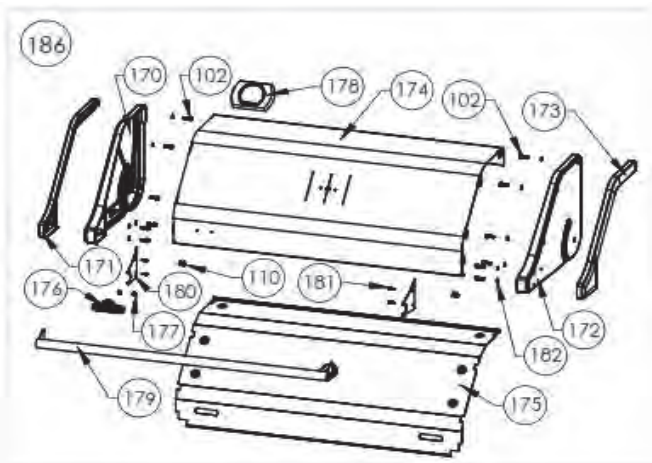

PRO665RSIB-2 (2018)

PRO665RSIB-2 (2018)

Item	Part #	Description	Price
1	N010-0920-GY1SG	bottom shelf	€ 199,00
2	N130-0016	caster, locking	€ 17,00
3	N735-0003	1/4" lockwasher	€ 1,00
4	N570-0082	1/4-20 x 5/8" screw	€ 1,00
5	N015-0008	axle	**
6	N745-0009	wheel	€ 12,50
7	N450-0023	axle cap	€ 3,00
8	N120-0037	wheel hub cap	€ 7,50
9	N475-0427-GY1SG	left-right panel	€ 84,00
10	N080-0401-GY1SG	bracket side shelf	€ 7,50
11	N570-0008	#8 x 1/2" screw	€ 2,00
12	N475-0429-GY1SG	panel right rear	€ 52,50
13	N475-0428-GY1SG	panel left rear	€ 52,50
14	N570-0086	#14 x 1/2" screw	€ 1,00
15	N357-0019	ignition	€ 26,50
16	N475-0431	panel right front	€ 73,50
17	N475-0430	panel left front	€ 73,50
18	N080-0318-GY1SG	bracket drip pan guide	€ 4,00
19	N655-0199	stiffener door hinge	€ 63,00
20	N475-0434-GY1SG	panel cabinet rear	€ 99,00
21	N010-0876-SER	left side shelf	€ 299,00
22	N010-0875	right side shelf	#N/B
23	N585-0107	igniter heat shield	€ 14,50
24	N750-0033	ground wire	€ 2,00
25	N585-0111-GY1SG	heat shield	€ 99,00
26	N010-0887	cabinet light	€ 17,00
27	N080-0330-GY1SG	bracket rear cover	€ 7,50
28	N080-0331-GY1SG	bracket base	€ 3,00
29	N080-0332-GY1SG	bracket bumper	€ 12,50
30	N475-0341-GY1SG	panel inner cabinet	€ 37,00
31	N590-0239-GY1SG	shelf	€ 31,50
32	N010-0873-GY1SG	tank ring	€ 63,00
33	N707-0014	transformer CE	€ 42,00
	N707-0013	transformer GB	€ 42,00
34	W160-0095	wire clip	#N/B
35	N510-0013	black silicone lid bumper	€ 2,00
36	N080-0384-GY1SG	tank ring bracket	€ 6,50
37	N570-0022	screw 8 -32 x 3/8"	€ 1,00
38	N105-0012	1.5 " snap bushing	€ 1,00
39	N555-0025	lighting rod	€ 3,00
40	N570-0076	#8 x 1/2" screw	€ 1,00
41	N185-0005	bottle cap container	€ 17,00
42	55110	tool hook bracket	#N/B
43	N710-0086	grease tray holder	€ 73,50
44	62008	grease trays foil	#N/B
45	N200-0123-GY1SG	back cover	€ 31,50
46	N185-0003	ice bucket	€ 31,50
47	N590-0189	cutting board	€ 26,50
48	N335-0098-M02	side shelf lid	€ 26,50
49	N485-0021	push pin	€ 1,00
50	N555-0059	side burner pivot rod	€ 3,00
51	N120-0034-GY0TX	side shelf end cap, right	€ 31,50
52	N370-0754	stainless steel side shelf right	#N/B