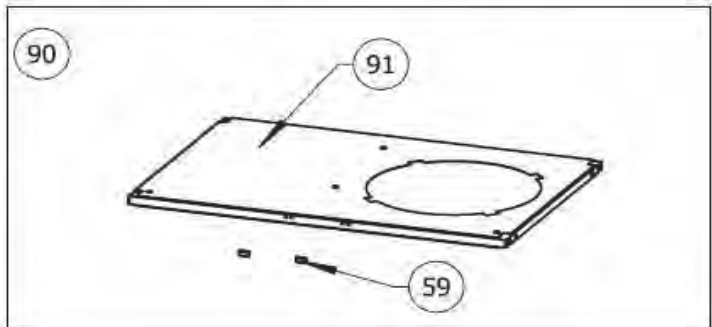

PRO500RSIB-2

Serial numbers CE-017918 and up

PRO500RSIB-2

Serial numbers CE-017918 and up

Item	Part #	Description	Price
1	N135-0049-GY1HT	base casting	€ 149,00
2	N080-0282-GY1HT	unit mounting bracket	€ 35,00
3	N105-0001	7/8 " snap bushing	€ 1,00
4	N570-0068	#14 x 1/2" screw stainless steel	€ 1,00
5	N570-0087	1/4-20 x 7/8" screw	€ 1,00
6	N100-0056	main burner	€ 31,50
7	S87011	cross light bracket	€ 14,50
8	N010-0714	manifold assembly (LP)	€ 125,00
	N010-0715	manifold assembly (NG)	€ 125,00
9	N720-0044	manifold flex connector	€ 14,50
10	N530-0023-SER	regulator step down 50mbar to 24.5mbar (LP)	€ 73,50
	N530-0026-SER	regulator step down 18.5mbar (nat)	€ 73,50
	N570-0032	#8 x 3/8" screw	€ 1,00
11	N530-0032	regulator - Germany	€ 25,00
	N530-0033	regulator - Holland	€ 25,00
	N530-0034	regulator - Spain/Finland/Norway/Denmark	€ 25,00
	N530-0035	regulator - Sweden	€ 25,00
	N530-0036	regulator - Italy	€ 25,00
	N530-0037	regulator - United Kingdom	€ 25,00
	N530-0038	regulator - France	€ 25,00
	N530-0039	regulator - Hungary	€ 25,00
	N530-0042	regulator - Switzerland	€ 25,00
	N530-0043	regulator - Russia	€ 25,00
	N530-0044	regulator - Poland	€ 25,00
	N530-0046	regulator - Czech Republic	€ 25,00
12	N720-0055	side burner supply tube	€ 12,50
13	N455-0062	side burner orifice #60 (LP)	€ 4,00
	N455-0063	side burner orifice 1.45mm (NG)	€ 5,50
14	N160-0023	side burner hose orifice retainer clip	€ 1,00
15	N475-0401	control panel	€ 99,00
16	N010-0939	large blue LED assembly	€ 26,50
17	N010-0940	small blue LED assembly	€ 17,00
18	N555-0025	lighting rod	€ 3,00
19	N707-0013	transformer GB	€ 42,00
	N707-0014	transformer CE	€ 42,00
20	N010-0885	wire switch harness	€ 52,50
21	N750-0044	wire power harness	€ 37,00
22	N750-0045	wire light harness	€ 10,50
23	N750-0057	igniter wire assembly	€ 6,50
24	N660-0005	switch ignition	€ 31,50
25	N660-0006	switch lights	€ 31,50
26	N585-0098	switch heat shield	€ 3,00
27	N570-0078	M4 x 8mm screw	€ 1,00
28	N570-0008	#8 x 1/2" screw	€ 2,00
29	N720-0058	rear burner supply tube	€ 26,50
30	N255-0007	fitting	€ 3,00
31	N455-0055	rear burner orifice (LP)	€ 5,50
	W456-0050	rear burner orifice (NG)	€ 10,50
32	N080-0286	bracket rear burner orifice	€ 1,00
33	N185-0005	bottle cap container	€ 17,00
34	N380-0035-CL	burner control knob large	€ 12,50
35	55110	tool hook bracket	**
36	N380-0034-CL	burner control knob small	€ 12,50

** Please contact the service desk for pricing.