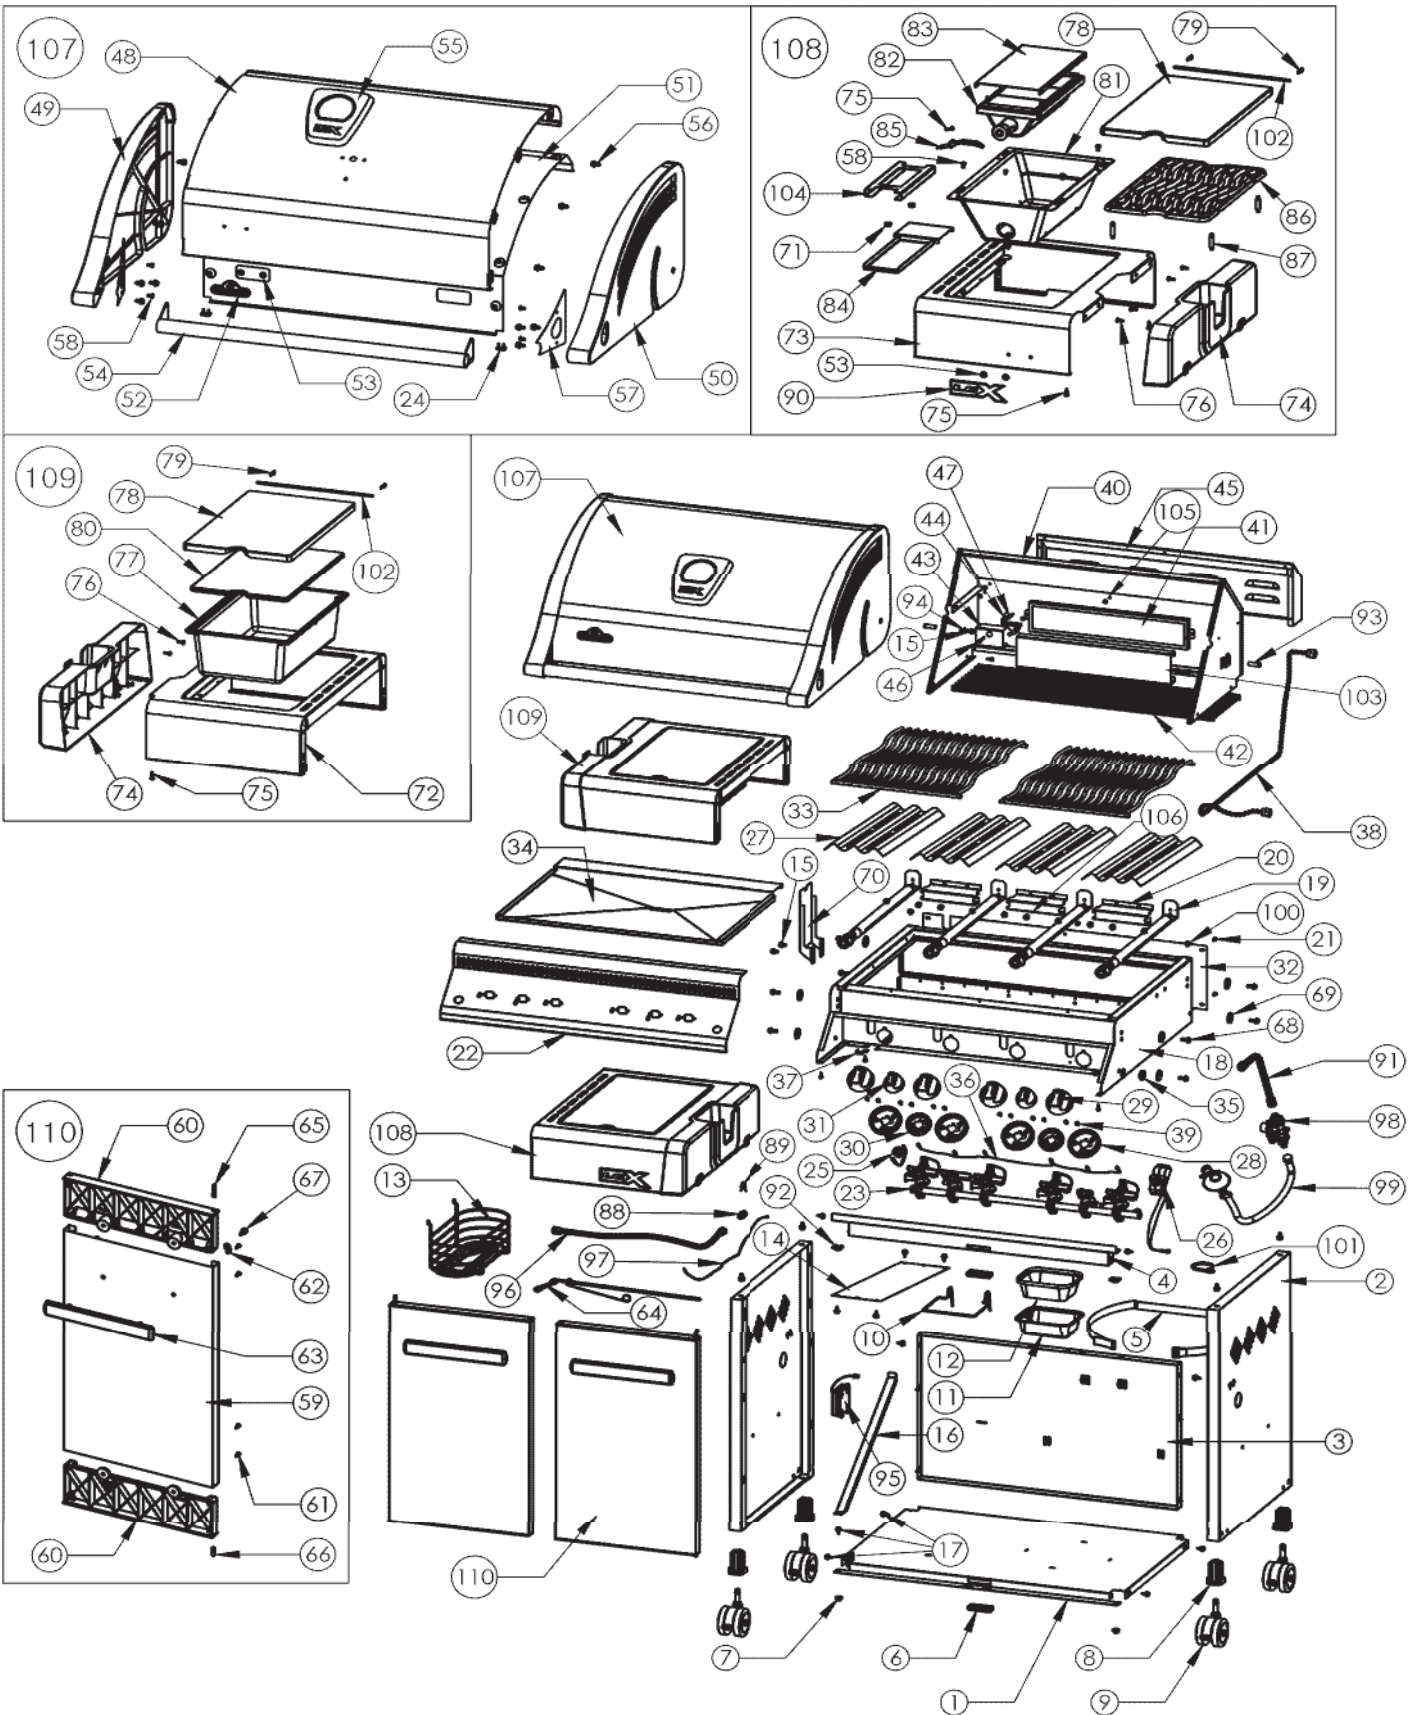

LEX485RSIB-1

Serial numbers CE-011670 and up

LEX485RSIB-1

Serial numbers CE-011670 and up

Item	Part #	Description	Price
1	N590-0147-GY1SG	bottom shelf	€ 80,00
2	N475-0236-GY1SG	left/right cart enclosure panel	€ 73,50
3	N475-0271-GY1SG	rear cart enclosure panel	€ 63,00
4	N655-0124-GY1SG	front cabinet support	€ 31,50
5	N080-0212-GY1SG	stabilizer brackets	€ 4,00
6	N430-0002	magnetic catch	€ 6,50
7	N105-0011	door bushings	€ 1,00
8	N130-0012	revolving caster	€ 8,50
9	N130-0013	non revolving caster	€ 5,50
10	N160-0014	grease tray holder	€ 2,00
11	N710-0062	grease tray aluminium	€ 12,50
12	62007	grease tray foil (x5)	**
13	N590-0164-GY1SG	condiment basket	€ 14,50
14	N585-0064-GY1SG	heat shield	€ 10,50
15	N570-0073	1/4-20 x 3/8" screw	€ 1,00
16	N080-0254G	tank inhibitor	€ 14,50
17	N570-0086	#14 x 1/2" screw	€ 1,00
18	N010-0597-M01	base	€ 349,00
19	S81001	main burner (sear plates & burner screws)	€ 47,50
20	N080-0202-M01	main burner cross light bracket	€ 9,50
21	N570-0008	#8 x 1/2" screw	€ 2,00
22	N475-0313-GB-DE	control panel	€ 52,50
23	N010-0614-30	manifold assembly c/w valves	€ 95,00
24	Z510-0003	black silicone lid bumper	€ 1,00
25	N660-0002	switch light	€ 3,00
26	N357-0013	side burner igniter	€ 19,00
27	S81001	sear plate	€ 47,50
28	N051-0011	control knob bezel large	€ 3,00
29	S88001	burner control knob large	€ 8,50
30	N051-0012	control knob bezel small	€ 4,00
31	N380-0020-CL	burner control knob small	€ 7,50
32	N200-0089-GY1SG	back cover	€ 17,00
33	N305-0058	cooking grids - stainless rod	€ 99,00
34	N010-0501-M01	drip pan	€ 99,00
35	N105-0001	bushing 7/8"	€ 1,00
36	N750-0020B	wiring harness LED	€ 12,50
37	N160-0017	clip rear burner tube	€ 2,00
38	N720-0053	rear burner supply tube	€ 19,00
39	N570-0078	M4 x 8 mm screw	€ 1,00
40	N010-0638-M06	hood assembly	€ 115,00
41	N010-0526P-30	infra red rear burner	€ 73,50
42	N565-0006	infrared burner screen	€ 14,50
43	N520-0023	warming rack	€ 37,00
44	N080-0206-M05	rear burner electrode cover	€ 5,50
45	N240-0024P	rear burner electrode c/w pilot	€ 19,00
46	N200-0090-M02	infra red rear burner cover	€ 73,50
47	Z570-0002	rear burner electrode cover screw	€ 1,00
48	N615-0011	rear burner electrode cover spacer	€ 1,00
49	N335-0042L-M02	stainless steel lid insert	€ 309,00
50	N135-0042-GY1HT	left side lid casting	€ 73,50
51	N135-0043-GY1HT	right side lid casting	€ 73,50
52	N585-0078	heat shield lid	€ 52,50
53	N385-0307-SER	NAPOLEON logo	€ 4,00

** Please contact the service desk for pricing.