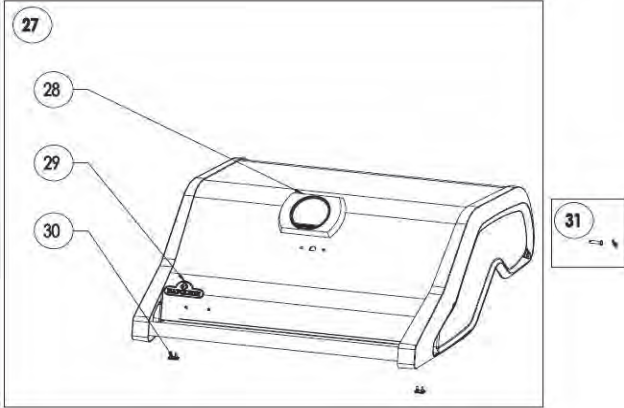

R425 Series (2019)

R425 Series (2019)

Item	Part #	Description	Price
1	N520-0040-BK2GL	warming rack	€ 14,50
	N520-0041	warming rack	€ 37,00
2	S83008	cast cooking grid kit	€ 99,00
	S83013	stainless cooking grid kit	€ 159,00
3	S87001	burner & sear plate kit	€ 51,50
4	S87010	cross light bracket kit	€ 14,50
5	N200-0118-GY1SG	back cover	€ 31,50
6	N475-0091	rotisserie mount	€ 9,50
7	N010-1041-SER	base casting assembly	€ 399,00
8	N710-0062	grease tray aluminium	€ 12,50
9	N710-0094	drip pan	€ 40,00
	N710-0096	drip pan	€ 65,00
	N710-0095	side burner drip pan	€ 12,50
10	N160-0033-GY1SG	grease tray holder	€ 3,00
11	N080-0364	bracket side shelf "A"	€ 9,50
12	N430-0002	magnetic catch	€ 6,50
13	N080-0365	bracket side shelf "B"	€ 9,50
14	N475-0363-GY1SG	rear cart enclosure panel	€ 31,50
15	N080-0378-GY1SG	pivot bracket	€ 4,00
16	N475-0607-GY1SG	left/right cart enclosure panel	€ 84,00
18	N655-0205	tank tray	#N/B
19	N590-0292-GY1SG	bottom shelf	€ 85,00
20	N510-0015	caster plug	€ 3,00
21	S82001	caster kit	€ 20,00
22	N590-0254-SER	assembly stainless steel side shelf	€ 125,00
	N590-0280-SER	assembly black side shelf	€ 73,50
23	S87015	shelf pivot hardware kit	€ 14,50
24	N010-0869-BK-SER	black cart door kit	€ 89,00
	N010-0868-SS-SER	stainless steel cart door kit	€ 75,00
	N010-0964-BK-SER	black cart door kit	€ 75,00
25	N325-0094-SER	door handle	€ 6,50
26	N105-0011	door bushings	€ 1,00
27	N010-0874-BK	assembly lid	€ 349,00
	N010-0874-SS	assembly lid	€ 349,00
28	S91003	temperature gauge	€ 26,50
29	N385-0307-SER	NAPOLEON logo	€ 4,00
30	N510-0013	black silicone lid bumper	€ 2,00
31	S87014	lid pivot hardware kit	€ 4,00
32	N475-0357P-30-SER	assembly control panel 30 mbar	€ 199,00
	N475-0357P-37-SER	assembly control panel 37 mbar	€ 199,00
	N475-0357P-50-SER	assembly control panel 50 mbar	€ 199,00
	N475-0361P-30-SER	assembly control panel 30 mbar (SB)	€ 199,00
	N475-0361P-37-SER	assembly control panel 37 mbar (SB)	€ 199,00
	N475-0361P-50-SER	assembly control panel 50 mbar (SB)	€ 199,00
	N475-0358P-30-SER	assembly control panel 30 mbar (SIB)	€ 199,00
	N475-0358P-37-SER	assembly control panel 37 mbar (SIB)	€ 199,00
	N475-0358P-50-SER	assembly control panel 50 mbar (SIB)	€ 199,00
	N475-0438P-30-SER	assembly control panel 30 mbar, black edition	€ 269,00
	N475-0438P-37-SER	assembly control panel 37 mbar, black edition	€ 199,00
	N475-0438P-50-SER	assembly control panel 50 mbar, black edition	€ 199,00
33	S86002	electronic ignition - 1 spark	€ 13,50
34	S88005	burner control knob large	€ 8,50
	N380-0031-BK	burner control knob large	€ 8,50

** Please contact the service desk for pricing.