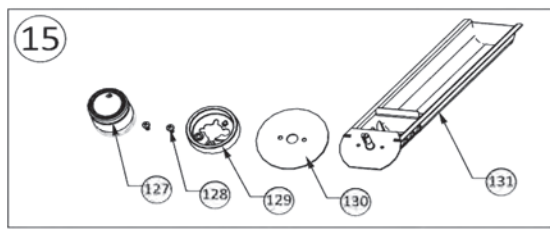

PRO665RSIB-3

PRO665RSIB-3

Item	Part #	Description	Price
1	N520-0037	warming rack	€ 95,00
2	N305-0085	cooking grids large	€ 125,00
3	N305-0092	cooking grids small	€ 84,00
4	N080-0320	cross light bracket	€ 17,00
5	N080-0321	cross light bracket small	€ 12,50
6	N100-0049	smoker burner	€ 21,00
7	N010-0966	drip pan	€ 169,00
8	N190-0005-T	control box	€ 125,00
9	N750-0070	light wire harness	€ 25,00
10	N240-0036	rear burner electrode	€ 6,50
11	N100-0045-SER	rear burner	€ 14,50
12	N350-0069	rear burner housing (infra-red)	€ 31,50
13	N570-0073	1/4-20 x 5/8" screw	€ 1,00
14	N200-0106	smoker burner cover	€ 52,50
15	N010-0800-SER	smoker tray	€ 63,00
16	N080-0311	bracket igniter smoke burner	€ 17,00
17	N080-0329	burner grease shield	€ 12,50
18	N585-0111-GY1SG	heat shield	€ 99,00
19	N455-0055	rear burner orifice	€ 5,50
	W456-0050	rear burner orifice	€ 10,50
20	N255-0058	90 degree elbow fitting	€ 12,50
21	N570-0008	screw, 10-24 x 3	€ 2,00
22	N720-0056	smoker burner flex	€ 26,50
23	N655-0206	base stiffener	€ 6,50
24	N455-0016	smoker burner orifice	€ 5,50
	N455-0002	smoker burner orifice	€ 5,50
25	N720-0053	rear burner supply tube	€ 19,00
26	N200-0123-GY1SG	back cover	€ 31,50
27	N080-0315	bracket rear burner orifice	€ 7,50
28	N735-0001	washer side shelf	€ 2,00
29	N240-0033	smoker burner igniter	€ 4,00
30	N080-0401-GY1SG	bracket side shelf	€ 7,50
31	N570-0087	1/4-20 x 7/8" screw	€ 1,00
32	N655-0199	stiffener door hinge	€ 63,00
33	N475-0301-M06	rotisserie mount	€ 12,50
34	N080-0331-GY1SG	bracket base	€ 3,00
35	N475-0431	panel right front	€ 73,50
36	N475-0429-GY1SG	panel right rear	€ 52,50
37	N585-0107	igniter heat shield	€ 14,50
38	N080-0330-GY1SG	bracket rear cover	€ 7,50
39	N475-0428-GY1SG	panel rear left	€ 52,50
40	N475-0434-GY1SG	panel cabinet rear	€ 99,00
41	N010-0857	regulator step down	€ 73,50
	N010-0857-FR	regulator step down - France	**
	N010-0858	regulator step down	€ 63,00
42	N570-0086	screw 14 x 1/2	€ 1,00
43	N590-0239-GY1SG	shelf	€ 31,50
44	N475-0341-GY1SG	panel inner cabinet	€ 37,00
45	N475-0427-GY1SG	left-right panel	€ 84,00
46	N105-0012	1.5 " snap bushing	€ 1,00
47	N010-0803	door right	€ 199,00
48	N530-0032	regulator -Germany	€ 25,00
	N530-0033	regulator -Holland	€ 25,00