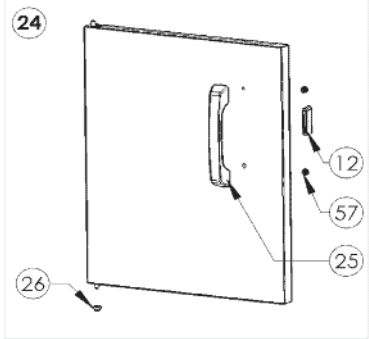

R365 Series (2019)

R365 Series (2019)

Item	Part #	Description	Price
1	N520-0042-BK2GL	warming rack porcelain	€ 14,50
	N520-0043	warming rack chrome (SIB)	€ 17,00
2	S83015	cast cooking grid kit	€ 105,00
	S83016	stainless cooking grid kit (SIB)	€ 159,00
3	S87001	burner & sear plate kit	€ 51,50
	N100-0056	main burner	€ 31,50
	N305-0082	sear plate	€ 12,50
4	S87016	cross light bracket kit	€ 10,50
5	N200-0126-GY1SG	back cover	€ 26,50
6	N475-0091	rotisserie bracket (accessory)	€ 9,50
7	N010-1030-SER	base casting assembly 365	€ 349,00
8	N710-0062	grease tray aluminium	€ 12,50
	62007	foil grease trays (5 pieces)	**
9	N710-0107	drip pan	€ 35,00
10	N160-0033-GY1SG	grease tray holder	€ 3,00
11	N080-0364	bracket side shelf "A"	€ 9,50
12	N430-0002	magnetic catch	€ 6,50
13	N080-0365	bracket side shelf "B"	€ 9,50
14	N475-0442-GY1SG	rear cart enclosure panel	€ 26,50
15	N080-0378-GY1SG	bracket, pivot	€ 4,00
16	N475-0607-GY1SG	left/right cart enclosure panel	€ 84,00
17	N080-0380-GY1SG	magnet bracket	€ 4,00
18	N655-0205	propane tank support	**
19	N590-0278-GY1SG	bottom shelf	€ 75,00
20	N510-0015	caster plug	€ 3,00
21	S82001	caster kit	€ 20,00
22	N590-0254-SER	assembly stainless steel side shelf	€ 125,00
	N590-0280-SER	assembly black side shelf	€ 73,50
23	S87015	shelf pivot hardware kit	€ 14,50
24	N010-0959-SER	black cart door kit	€ 95,00
	N010-0960-SER	stainless steel cart door kit	€ 95,00
25	N325-0094-SER	door handle	€ 6,50
26	N105-0011	door bushings	€ 1,00
27	N010-0962	assembly lid - stainless	€ 249,00
	N010-0961	assembly lid - black	€ 249,00
28	S91003	temperature gauge kit	€ 26,50
29	N385-0307-SER	NAPOLEON logo	€ 4,00
30	N510-0013	black silicone lid bumper	€ 2,00
31	S87014	lid pivot hardware kit	€ 4,00
32	N010-1012-SER	control panel assembly 365 CE 30mbar	€ 149,00
	N010-1013-SER	control panel assembly 365 CE 37mbar	€ 149,00
	N010-1014-SER	control panel assembly 365 CE 50mbar	€ 149,00
	N010-1015-SER	control panel assembly flame side burner 365 CE 30mbar (SB)	€ 149,00
	N010-1016-SER	control panel assembly flame side burner 365 CE 37mbar (SB)	€ 149,00
	N010-1017-SER	control panel assembly flame side burner 365 CE 50mbar (SB)	€ 149,00
	N010-1018-SER	control panel assembly infrared burner 365 CE 30mbar (SIB)	€ 149,00
	N010-1019-SER	control panel assembly infrared burner 365 CE 37mbar (SIB)	€ 149,00
	N010-1020-SER	control panel assembly infrared burner 365 CE 50mbar (SIB)	€ 149,00
33	S86002	electronic ignition - 1 spark	€ 13,50
34	S88005	burner control knob large	€ 8,50
35	S88001	control knob bezel large	€ 8,50
36	S88006	control knob small	€ 7,50
37	N051-0012	control knob bezel small	€ 4,00
38	N160-0041	flex line clip	€ 0,50
39	N010-1006-SER	assembly flame side burner	€ 169,00

** Please contact the service desk for pricing.