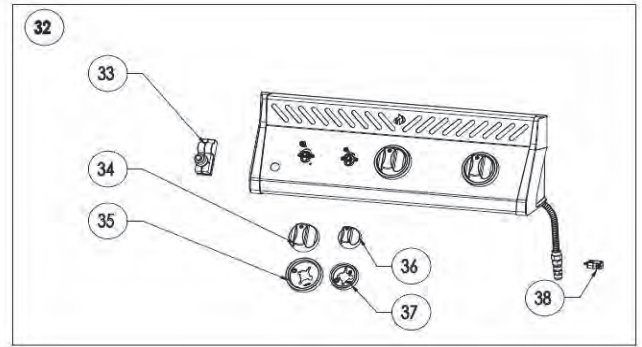

R425 Series (2019)

R425 Series (2019)

Item	Part #	Description	Price
1	N520-0040-BK2GL	warming rack	€ 14,50
	N520-0041	warming rack	€ 37,00
2	S83008	cast cooking grid kit	€ 99,00
	S83013	stainless cooking grid kit	€ 159,00
3	S87001	burner & sear plate kit	€ 51,50
4	S87010	cross light bracket kit	€ 14,50
5	N200-0118-GY1SG	back cover	€ 31,50
6	N475-0091	rotisserie mount	€ 9,50
7	N010-1041-SER	base casting assembly	€ 399,00
8	N710-0062	grease tray aluminium	€ 12,50
9	N710-0094	drip pan	€ 40,00
	N710-0096	drip pan	€ 65,00
	N710-0095	side burner drip pan	€ 12,50
10	N160-0033-GY1SG	grease tray holder	€ 3,00
11	N080-0364	bracket side shelf "A"	€ 9,50
12	N430-0002	magnetic catch	€ 6,50
13	N080-0365	bracket side shelf "B"	€ 9,50
14	N475-0363-GY1SG	rear cart enclosure panel	€ 31,50
15	N080-0378-GY1SG	pivot bracket	€ 4,00
16	N475-0607-GY1SG	left/right cart enclosure panel	€ 84,00
18	N655-0205	tank tray	#N/B
19	N590-0292-GY1SG	bottom shelf	€ 85,00
20	N510-0015	caster plug	€ 3,00
21	S82001	caster kit	€ 20,00
22	N590-0254-SER	assembly stainless steel side shelf	€ 125,00
	N590-0280-SER	assembly black side shelf	€ 73,50
23	S87015	shelf pivot hardware kit	€ 14,50
24	N010-0869-BK-SER	black cart door kit	€ 89,00
	N010-0868-SS-SER	stainless steel cart door kit	€ 75,00
	N010-0964-BK-SER	black cart door kit	€ 75,00
25	N325-0094-SER	door handle	€ 6,50
26	N105-0011	door bushings	€ 1,00
27	N010-0874-BK	assembly lid	€ 349,00
	N010-0874-SS	assembly lid	€ 349,00
28	S91003	temperature gauge	€ 26,50
29	N385-0307-SER	NAPOLEON logo	€ 4,00
30	N510-0013	black silicone lid bumper	€ 2,00
31	S87014	lid pivot hardware kit	€ 4,00
32	N475-0357P-30-SER	assembly control panel 30 mbar	€ 199,00
	N475-0357P-37-SER	assembly control panel 37 mbar	€ 199,00
	N475-0357P-50-SER	assembly control panel 50 mbar	€ 199,00
	N475-0361P-30-SER	assembly control panel 30 mbar (SB)	€ 199,00
	N475-0361P-37-SER	assembly control panel 37 mbar (SB)	€ 199,00
	N475-0361P-50-SER	assembly control panel 50 mbar (SB)	€ 199,00
	N475-0358P-30-SER	assembly control panel 30 mbar (SIB)	€ 199,00
	N475-0358P-37-SER	assembly control panel 37 mbar (SIB)	€ 199,00
	N475-0358P-50-SER	assembly control panel 50 mbar (SIB)	€ 199,00
	N475-0438P-30-SER	assembly control panel 30 mbar, black edition	€ 269,00
	N475-0438P-37-SER	assembly control panel 37 mbar, black edition	€ 199,00
	N475-0438P-50-SER	assembly control panel 50 mbar, black edition	€ 199,00
33	S86002	electronic ignition - 1 spark	€ 13,50
34	S88005	burner control knob large	€ 8,50
	N380-0031-BK	burner control knob large	€ 8,50

** Please contact the service desk for pricing.