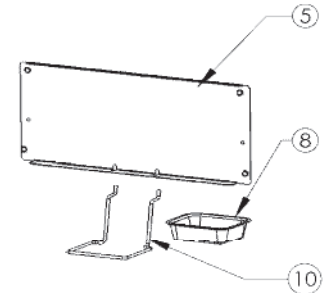

Notes

A series of horizontal lines for taking notes, consisting of approximately 35 lines.

R365 Series (2019)

R365 Series (2019)

Item	Part #	Description	Price
1	N520-0042-BK2GL	warming rack porcelain	€ 14,50
	N520-0043	warming rack chrome (SIB)	€ 17,00
2	S83015	cast cooking grid kit	€ 105,00
	S83016	stainless cooking grid kit (SIB)	€ 159,00
3	S87001	burner & sear plate kit	€ 51,50
	N100-0056	main burner	€ 31,50
	N305-0082	sear plate	€ 12,50
4	S87016	cross light bracket kit	€ 10,50
5	N200-0126-GY1SG	back cover	€ 26,50
6	N475-0091	rotisserie bracket (accessory)	€ 9,50
7	N010-1030-SER	base casting assembly 365	€ 349,00
8	N710-0062	grease tray aluminium	€ 12,50
	62007	foil grease trays (5 pieces)	**
9	N710-0107	drip pan	€ 35,00
10	N160-0033-GY1SG	grease tray holder	€ 3,00
11	N080-0364	bracket side shelf "A"	€ 9,50
12	N430-0002	magnetic catch	€ 6,50
13	N080-0365	bracket side shelf "B"	€ 9,50
14	N475-0442-GY1SG	rear cart enclosure panel	€ 26,50
15	N080-0378-GY1SG	bracket, pivot	€ 4,00
16	N475-0607-GY1SG	left/right cart enclosure panel	€ 84,00
17	N080-0380-GY1SG	magnet bracket	€ 4,00
18	N655-0205	propane tank support	**
19	N590-0278-GY1SG	bottom shelf	€ 75,00
20	N510-0015	caster plug	€ 3,00
21	S82001	caster kit	€ 20,00
22	N590-0254-SER	assembly stainless steel side shelf	€ 125,00
	N590-0280-SER	assembly black side shelf	€ 73,50
23	S87015	shelf pivot hardware kit	€ 14,50
24	N010-0959-SER	black cart door kit	€ 95,00
	N010-0960-SER	stainless steel cart door kit	€ 95,00
25	N325-0094-SER	door handle	€ 6,50
26	N105-0011	door bushings	€ 1,00
27	N010-0962	assembly lid - stainless	€ 249,00
	N010-0961	assembly lid - black	€ 249,00
28	S91003	temperature gauge kit	€ 26,50
29	N385-0307-SER	NAPOLEON logo	€ 4,00
30	N510-0013	black silicone lid bumper	€ 2,00
31	S87014	lid pivot hardware kit	€ 4,00
32	N010-1012-SER	control panel assembly 365 CE 30mbar	€ 149,00
	N010-1013-SER	control panel assembly 365 CE 37mbar	€ 149,00
	N010-1014-SER	control panel assembly 365 CE 50mbar	€ 149,00
	N010-1015-SER	control panel assembly flame side burner 365 CE 30mbar (SB)	€ 149,00
	N010-1016-SER	control panel assembly flame side burner 365 CE 37mbar (SB)	€ 149,00
	N010-1017-SER	control panel assembly flame side burner 365 CE 50mbar (SB)	€ 149,00
	N010-1018-SER	control panel assembly infrared burner 365 CE 30mbar (SIB)	€ 149,00
	N010-1019-SER	control panel assembly infrared burner 365 CE 37mbar (SIB)	€ 149,00
	N010-1020-SER	control panel assembly infrared burner 365 CE 50mbar (SIB)	€ 149,00
33	S86002	electronic ignition - 1 spark	€ 13,50
34	S88005	burner control knob large	€ 8,50
35	S88001	control knob bezel large	€ 8,50
36	S88006	control knob small	€ 7,50
37	N051-0012	control knob bezel small	€ 4,00
38	N160-0041	flex line clip	€ 0,50
39	N010-1006-SER	assembly flame side burner	€ 169,00