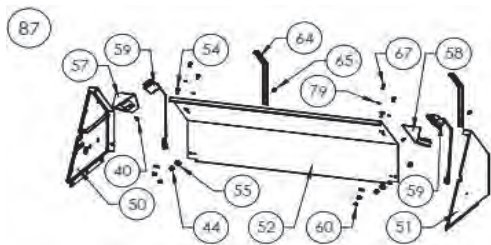

PRO825RSBI-2

Serial numbers CE-025462 and up

Item	Part #	Description	Price
242	N555-0059	pivot rod	€ 3,00
243	N735-0020	washer, 7/32" i.d. x 7/16" o.d. nylon	€ 1,00
244	N305-0093	cast iron side burner grate	€ 63,00
245	N570-0008	#8 x 1/2" screw	€ 2,00
246	N325-0063	shelf handle front	€ 37,00
247	N325-0064	shelf handle side	€ 42,00
248	N500-0054	air shutter plate	€ 3,00
249	N720-0056	side burner flex	€ 26,50
250	N255-0061	quick disconnect nipple	€ 7,50
251	N385-0144-SER	Prestige logo	€ 6,50
252	N010-0992	stainless steel side shelf right	€ 279,00
253	N385-0185	PRO logo	€ 8,50
254	N120-0034-GY0TX	right side shelf end cap	€ 31,50

PRO825RSBI-2 (2018)