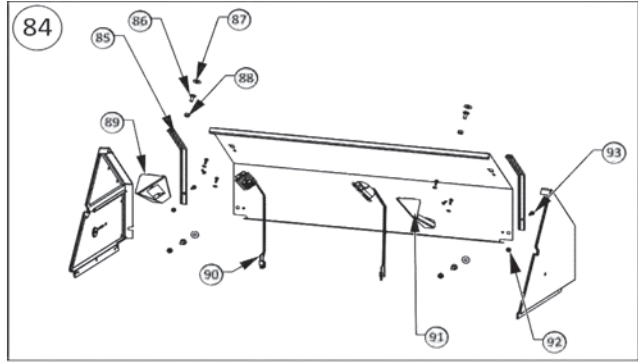

PRO500RSIB-3

PRO500RSIB-3

Item	Part #	Description	Price
1	S83014	cooking grids - wave stainless rod	€ 229,00
2	N520-0038	warming rack	€ 84,00
3	N585-0107	igniter heat shield	€ 14,50
4	N570-0008	#8 x 1/2" screw	€ 2,00
5	N200-0120-GY1SG	back cover	€ 37,00
6	62007	disposable grease tray	**
7	N710-0062	grease tray aluminium	€ 12,50
8	N475-0368-GY1SG	rear cart enclosure panel	€ 84,00
9	N710-0093	drip pan	€ 105,00
10	N350-0069	rear burner housing (infra-red)	€ 31,50
11	N240-0036	rear burner electrode	€ 6,50
12	N100-0045-SER	rear burner	€ 14,50
13	N190-0005-T	control box	€ 125,00
14	N475-0016	rotisserie mount	€ 10,50
15	N570-0086	#14 x 1/2" screw	€ 1,00
16	N010-0736	rear burner orifice	€ 12,50
	N010-0737	rear burner orifice	€ 19,00
18	N720-0058	rear burner supply tube	€ 26,50
19	N530-0023-SER	regulator step down	€ 73,50
	N530-0026-SER	regulator step down	€ 73,50
21	N475-0400-GY1SG-SER	left/right side panel assembly	€ 125,00
22	N010-0880	door right	€ 179,00
23	N010-1160-SER	control panel	€ 649,00
	N010-1161-SER	control panel	€ 649,00
25	N200-0133-GY1SG	heat shield hole cover	€ 17,00
26	N585-0131-GY1SG	heat shield	€ 105,00
27	N105-0001	7/8 " snap bushing	€ 1,00
28	N555-0097	lighting rod	€ 5,50
29	Z080-0012	bottle opener	€ 7,50
30	55110	tool hook bracket	**
31	N185-0005	bottle cap container	€ 17,00
32	N720-0055	side burner supply tube	€ 12,50
33	N357-0022	electronic ignition - 4 spark	€ 17,00
35	N750-0034	wire connector igniter	€ 1,00
36	N080-0371	unit mount bracket	€ 2,00
37	N010-0881	door left	€ 179,00
38	N707-0013	transformer GB	€ 42,00
	N707-0014	transformer CE	€ 42,00
39	N530-0032	regulator -Germany	€ 25,00
	N530-0033	regulator -Holland	€ 25,00
	N530-0034	regulator -Spain/Finland/Norway/Denmark	€ 25,00
	N530-0035	regulator -Sweden	€ 25,00
	N530-0036	regulator -Italy	€ 25,00
	N530-0037	regulator -United Kingdom	€ 25,00
	N530-0038	regulator -France	€ 25,00
	N530-0039	regulator -Hungary	€ 25,00
	N530-0042	regulator -Switzerland	€ 25,00
	N530-0043	regulator -russia	€ 25,00
	N530-0044	regulator -poland	€ 25,00
	N530-0046	regulator -Czech republic	€ 25,00
40	S82001	caster	€ 20,00
41	N590-0251-GY1SG	shelf	€ 21,00
42	N475-0341-GY1SG	panel inner cabinet	€ 37,00