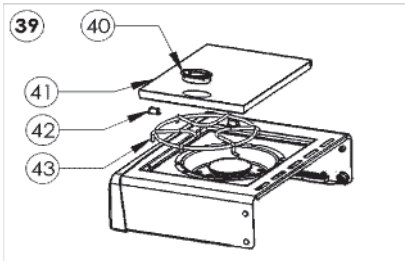

R365 Series (2019)

R365 Series (2019)

Item	Part #	Description	Price
1	N520-0042-BK2GL	warming rack porcelain	€ 14,50
	N520-0043	warming rack chrome (SIB)	€ 17,00
2	S83015	cast cooking grid kit	€ 105,00
	S83016	stainless cooking grid kit (SIB)	€ 159,00
3	S87001	burner & sear plate kit	€ 51,50
	N100-0056	main burner	€ 31,50
	N305-0082	sear plate	€ 12,50
4	S87016	cross light bracket kit	€ 10,50
5	N200-0126-GY1SG	back cover	€ 26,50
6	N475-0091	rotisserie bracket (accessory)	€ 9,50
7	N010-1030-SER	base casting assembly 365	€ 349,00
8	N710-0062	grease tray aluminium	€ 12,50
	62007	foil grease trays (5 pieces)	**
9	N710-0107	drip pan	€ 35,00
10	N160-0033-GY1SG	grease tray holder	€ 3,00
11	N080-0364	bracket side shelf "A"	€ 9,50
12	N430-0002	magnetic catch	€ 6,50
13	N080-0365	bracket side shelf "B"	€ 9,50
14	N475-0442-GY1SG	rear cart enclosure panel	€ 26,50
15	N080-0378-GY1SG	bracket, pivot	€ 4,00
16	N475-0607-GY1SG	left/right cart enclosure panel	€ 84,00
17	N080-0380-GY1SG	magnet bracket	€ 4,00
18	N655-0205	propane tank support	**
19	N590-0278-GY1SG	bottom shelf	€ 75,00
20	N510-0015	caster plug	€ 3,00
21	S82001	caster kit	€ 20,00
22	N590-0254-SER	assembly stainless steel side shelf	€ 125,00
	N590-0280-SER	assembly black side shelf	€ 73,50
23	S87015	shelf pivot hardware kit	€ 14,50
24	N010-0959-SER	black cart door kit	€ 95,00
	N010-0960-SER	stainless steel cart door kit	€ 95,00
25	N325-0094-SER	door handle	€ 6,50
26	N105-0011	door bushings	€ 1,00
27	N010-0962	assembly lid - stainless	€ 249,00
	N010-0961	assembly lid - black	€ 249,00
28	S91003	temperature gauge kit	€ 26,50
29	N385-0307-SER	NAPOLEON logo	€ 4,00
30	N510-0013	black silicone lid bumper	€ 2,00
31	S87014	lid pivot hardware kit	€ 4,00
32	N010-1012-SER	control panel assembly 365 CE 30mbar	€ 149,00
	N010-1013-SER	control panel assembly 365 CE 37mbar	€ 149,00
	N010-1014-SER	control panel assembly 365 CE 50mbar	€ 149,00
	N010-1015-SER	control panel assembly flame side burner 365 CE 30mbar (SB)	€ 149,00
	N010-1016-SER	control panel assembly flame side burner 365 CE 37mbar (SB)	€ 149,00
	N010-1017-SER	control panel assembly flame side burner 365 CE 50mbar (SB)	€ 149,00
	N010-1018-SER	control panel assembly infrared burner 365 CE 30mbar (SIB)	€ 149,00
	N010-1019-SER	control panel assembly infrared burner 365 CE 37mbar (SIB)	€ 149,00
	N010-1020-SER	control panel assembly infrared burner 365 CE 50mbar (SIB)	€ 149,00
33	S86002	electronic ignition - 1 spark	€ 13,50
34	S88005	burner control knob large	€ 8,50
35	S88001	control knob bezel large	€ 8,50
36	S88006	control knob small	€ 7,50
37	N051-0012	control knob bezel small	€ 4,00
38	N160-0041	flex line clip	€ 0,50
39	N010-1006-SER	assembly flame side burner	€ 169,00

** Please contact the service desk for pricing.