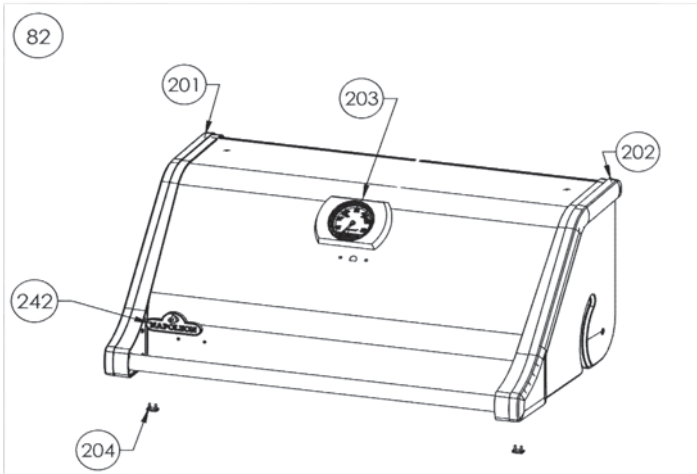

PRO825RSBI-3

PRO825RSBI-3

Item	Part #	Description	Price
1	N370-0877	base	€ 2.699,00
2	N570-0038	1/4-20 x 1/2" screw	€ 1,00
3	N100-0057	main burner	€ 26,50
4	N100-0049	smoker burner	€ 21,00
5	N080-0320	cross light bracket	€ 17,00
6	N080-0321	cross light bracket small	€ 12,50
7	N370-0822	sear plate mount	€ 8,50
8	N200-0106	smoker burner cover	€ 52,50
9	N510-0013	black silicone lid bumper	€ 2,00
	N510-0017	black silicone lid bumper 60A	€ 1,00
10	N080-0339	burner grease shield	€ 12,50
11	N080-0340	burner grease shield small	€ 9,50
12	N450-0025	1/4" - 20 nut	€ 1,00
13	N080-0315	bracket rear burner orifice	€ 7,50
14	N455-0055	rear burner orifice	€ 5,50
15	N255-0058	90 degree elbow fitting	€ 12,50
16	N080-0311	bracket igniter smoker burner	€ 17,00
17	N720-0056	smoker burner flex	€ 26,50
18	N455-0016	smoker burner orifice	€ 5,50
19	N240-0033	smoker burner igniter	€ 4,00
20	N655-0206	base stiffener	€ 6,50
21	N570-0104	screw, 10-24 x 3/8"	€ 1,00
22	N570-0008	#8 x 1/2" screw	€ 2,00
23	N475-0492	control panel	€ 179,00
24	N570-0078	screw m4 x 8mm	€ 1,00
25	N010-0794	manifold	€ 199,00
26	N720-0071	manifold flex connector	€ 26,50
28	N120-0024	end cap left	€ 42,00
29	N120-0025	end cap right	€ 42,00
30	N660-0009	switch	€ 29,50
31	N402-0019	logo light	€ 23,00
32	N585-0098	switch heat shield	€ 3,00
33	N010-1135	control panel wire harness	€ 115,00
34	N010-1097	large control knob bezel	€ 25,00
35	N010-1098	small control knob bezel	€ 23,00
36	N380-0035-CL	burner control knob large	€ 12,50
37	N380-0034-CL	burner control knob small	€ 12,50
38	N585-0101	smoker shield	€ 4,00
39	N080-0432	logo light mounting bracket	€ 19,00
40	N570-0022	8-32 x 3/8" screw	€ 1,00
41	N720-0053	rear burner supply tube	€ 19,00
42	N350-0069	rear burner housing (infra-red)	€ 31,50
43	N100-0045-SER	rear burner	€ 14,50
45	N240-0036	rear burner electrode	€ 6,50
46	N305-0082	sear plate	€ 12,50
47	N305-0085	cooking grids large	€ 125,00
48	N305-0092	cooking grids small	€ 84,00
49	N010-0800-SER	smoker tube	€ 63,00
50	N585-0133	heat shield	€ 10,50
54	N570-0012	1/4"-20 X 5/8 carriage bolt	€ 1,00
55	W735-0011	3/4" washer	€ 1,50
56	N570-0073	1/4-20 x 5/8" screw	€ 1,00
57	N350-0072	housing left light	€ 10,50