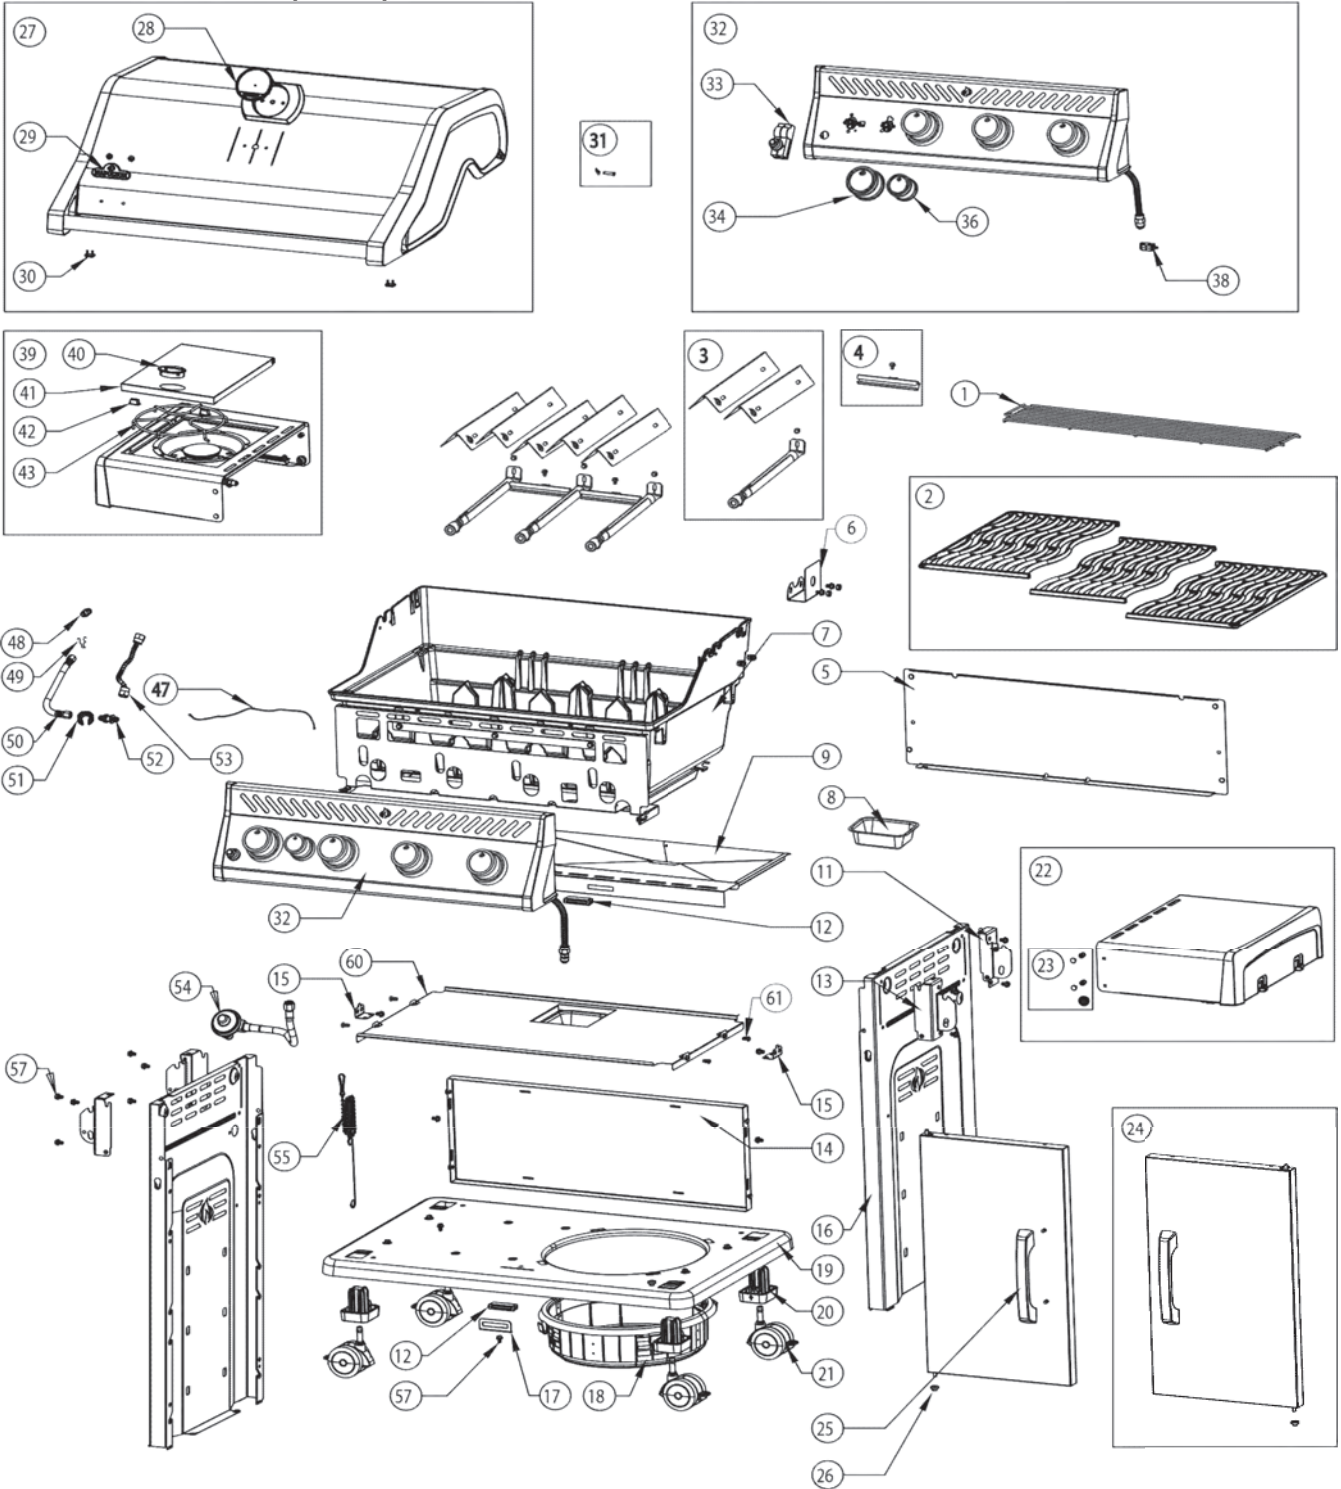

R525 Series (2020)

R525 Series (2020)

Item	Part #	Description	Price
1	N520-0049	warming rack	€ 50,50
2	S83024	cast cooking grid kit	€ 119,00
	S83023	stainless cooking grid kit	€ 179,00
3	S87001	burner & sear plate kit	€ 51,50
4	S87013	cross light bracket kit	€ 17,00
5	N200-0137-GY1SG	back cover	€ 22,50
6	N475-0091	rotisserie bracket	€ 9,50
7	N010-0999-SER	base casting assembly	€ 499,00
8	N710-0062	grease tray aluminium	€ 12,50
	62007	grease tray liner	**
9	N710-0108	drip pan	€ 55,00
11	N080-0364	bracket side shelf "A"	€ 9,50
12	N430-0002	magnetic catch	€ 6,50
13	N080-0365	bracket side shelf "B"	€ 9,50
14	N475-0449-GY1SG	rear cart enclosure panel	€ 37,00
15	N080-0378-GY1SG	bracket, pivot	€ 4,00
16	N475-0607-GY1SG	left/right cart enclosure panel	€ 84,00
17	N080-0387-GY1SG	magnet bracket	€ 4,00
18	N370-0845CE	propane tank support	€ 26,50
19	N590-0282-GY1SG	bottom shelf	€ 105,00
20	N510-0015	caster plug	€ 3,00
21	S82001	caster kit	€ 20,00
22	N590-0280-SER	assembly black side shelf	€ 73,50
23	S87015	shelf pivot hardware kit	€ 14,50
24	N010-0984-BK-SER	black cart door kit	€ 95,00
25	N325-0094-SER	door handle	€ 6,50
26	N105-0011	door bushings	€ 1,00
27	N010-0985-BK	assembly lid - black	€ 399,00
28	S91003	temperature gauge kit	€ 26,50
29	N385-0307-SER	NAPOLEON logo	€ 4,00
30	N510-0013	black silicone lid bumper	€ 2,00
31	S87014	lid pivot hardware kit	€ 4,00
32	N010-1253-SER	control panel assembly 525 CE 30mbar	€ 249,00
	N010-1255-SER	control panel assembly 525 CE 50mbar	€ 249,00
	N010-1256-SER	control panel assembly flame side burner 525 CE 30mbar	€ 249,00
	N010-1258-SER	control panel assembly flame side burner 525 CE 50mbar	€ 249,00
33	S86002	electronic ignition - 1 spark	€ 13,50
34	N380-0043	burner control knob large	€ 11,00
36	N380-0044	control knob small	€ 9,50
38	N160-0041	flex line clip	€ 0,50
39	N010-1222-SER	side burner shelf assembly	€ 249,00
40	Z325-0013	handle side burner lid	€ 1,00
41	N335-0099-BK1HR	side burner lid black	€ 21,00
42	Z430-0002	magnetic catch	€ 1,00
43	Z305-0008	side burner grate	€ 10,50
47	N750-0016	electronic ignition lead	€ 4,00
48	N455-0091	side burner orifice 0.86mm 30mbar	€ 4,00
	N455-0058	side burner orifice #69 50mbar	€ 3,00
49	N160-0023	side burner hose orifice retainer clip	€ 1,00
50	N345-0023	hose side burner 12"	€ 10,50
51	N105-0017	bushing	€ 1,00
52	Z255-0002-1	fitting side burner hose	€ 3,50
53	N720-0079	flex hose 9.5"	€ 6,50

Pricing subject to change

Prices are recommended end-user prices

** Please contact service desk for pricing

117
Effective January 1st, 2023