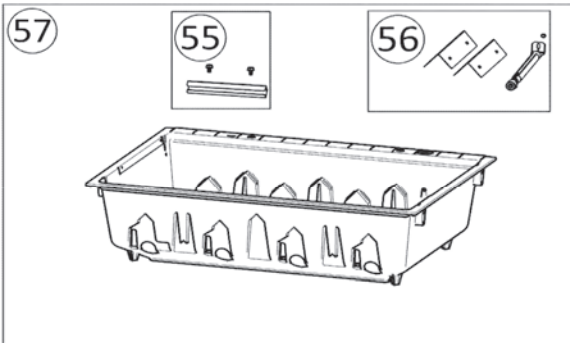

PRO500RSIB-3

PRO500RSIB-3

Item	Part #	Description	Price
1	S83014	cooking grids - wave stainless rod	€ 229,00
2	N520-0038	warming rack	€ 84,00
3	N585-0107	igniter heat shield	€ 14,50
4	N570-0008	#8 x 1/2" screw	€ 2,00
5	N200-0120-GY1SG	back cover	€ 37,00
6	62007	disposable grease tray	**
7	N710-0062	grease tray aluminium	€ 12,50
8	N475-0368-GY1SG	rear cart enclosure panel	€ 84,00
9	N710-0093	drip pan	€ 105,00
10	N350-0069	rear burner housing (infra-red)	€ 31,50
11	N240-0036	rear burner electrode	€ 6,50
12	N100-0045-SER	rear burner	€ 14,50
13	N190-0005-T	control box	€ 125,00
14	N475-0016	rotisserie mount	€ 10,50
15	N570-0086	#14 x 1/2" screw	€ 1,00
16	N010-0736	rear burner orifice	€ 12,50
	N010-0737	rear burner orifice	€ 19,00
18	N720-0058	rear burner supply tube	€ 26,50
19	N530-0023-SER	regulator step down	€ 73,50
	N530-0026-SER	regulator step down	€ 73,50
21	N475-0400-GY1SG-SER	left/right side panel assembly	€ 125,00
22	N010-0880	door right	€ 179,00
23	N010-1160-SER	control panel	€ 649,00
	N010-1161-SER	control panel	€ 649,00
25	N200-0133-GY1SG	heat shield hole cover	€ 17,00
26	N585-0131-GY1SG	heat shield	€ 105,00
27	N105-0001	7/8 " snap bushing	€ 1,00
28	N555-0097	lighting rod	€ 5,50
29	Z080-0012	bottle opener	€ 7,50
30	55110	tool hook bracket	**
31	N185-0005	bottle cap container	€ 17,00
32	N720-0055	side burner supply tube	€ 12,50
33	N357-0022	electronic ignition - 4 spark	€ 17,00
35	N750-0034	wire connector igniter	€ 1,00
36	N080-0371	unit mount bracket	€ 2,00
37	N010-0881	door left	€ 179,00
38	N707-0013	transformer GB	€ 42,00
	N707-0014	transformer CE	€ 42,00
39	N530-0032	regulator -Germany	€ 25,00
	N530-0033	regulator -Holland	€ 25,00
	N530-0034	regulator -Spain/Finland/Norway/Denmark	€ 25,00
	N530-0035	regulator -Sweden	€ 25,00
	N530-0036	regulator -Italy	€ 25,00
	N530-0037	regulator -United Kingdom	€ 25,00
	N530-0038	regulator -France	€ 25,00
	N530-0039	regulator -Hungary	€ 25,00
	N530-0042	regulator -Switzerland	€ 25,00
	N530-0043	regulator -russia	€ 25,00
	N530-0044	regulator -poland	€ 25,00
	N530-0046	regulator -Czech republic	€ 25,00
40	S82001	caster	€ 20,00
41	N590-0251-GY1SG	shelf	€ 21,00
42	N475-0341-GY1SG	panel inner cabinet	€ 37,00