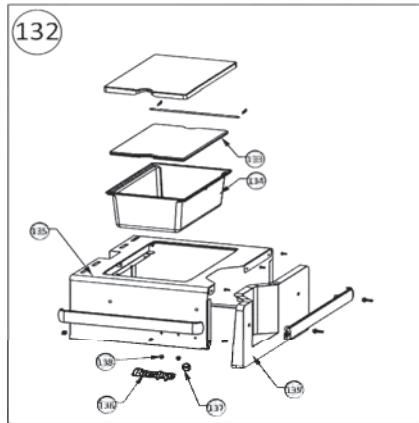

PRO665RSIB-3

PRO665RSIB-3

Item	Part #	Description	Price
1	N520-0037	warming rack	€ 95,00
2	N305-0085	cooking grids large	€ 125,00
3	N305-0092	cooking grids small	€ 84,00
4	N080-0320	cross light bracket	€ 17,00
5	N080-0321	cross light bracket small	€ 12,50
6	N100-0049	smoker burner	€ 21,00
7	N010-0966	drip pan	€ 169,00
8	N190-0005-T	control box	€ 125,00
9	N750-0070	light wire harness	€ 25,00
10	N240-0036	rear burner electrode	€ 6,50
11	N100-0045-SER	rear burner	€ 14,50
12	N350-0069	rear burner housing (infra-red)	€ 31,50
13	N570-0073	1/4-20 x 5/8" screw	€ 1,00
14	N200-0106	smoker burner cover	€ 52,50
15	N010-0800-SER	smoker tray	€ 63,00
16	N080-0311	bracket igniter smoke burner	€ 17,00
17	N080-0329	burner grease shield	€ 12,50
18	N585-0111-GY1SG	heat shield	€ 99,00
19	N455-0055	rear burner orifice	€ 5,50
	W456-0050	rear burner orifice	€ 10,50
20	N255-0058	90 degree elbow fitting	€ 12,50
21	N570-0008	screw, 10-24 x 3	€ 2,00
22	N720-0056	smoker burner flex	€ 26,50
23	N655-0206	base stiffener	€ 6,50
24	N455-0016	smoker burner orifice	€ 5,50
	N455-0002	smoker burner orifice	€ 5,50
25	N720-0053	rear burner supply tube	€ 19,00
26	N200-0123-GY1SG	back cover	€ 31,50
27	N080-0315	bracket rear burner orifice	€ 7,50
28	N735-0001	washer side shelf	€ 2,00
29	N240-0033	smoker burner igniter	€ 4,00
30	N080-0401-GY1SG	bracket side shelf	€ 7,50
31	N570-0087	1/4-20 x 7/8" screw	€ 1,00
32	N655-0199	stiffener door hinge	€ 63,00
33	N475-0301-M06	rotisserie mount	€ 12,50
34	N080-0331-GY1SG	bracket base	€ 3,00
35	N475-0431	panel right front	€ 73,50
36	N475-0429-GY1SG	panel right rear	€ 52,50
37	N585-0107	igniter heat shield	€ 14,50
38	N080-0330-GY1SG	bracket rear cover	€ 7,50
39	N475-0428-GY1SG	panel rear left	€ 52,50
40	N475-0434-GY1SG	panel cabinet rear	€ 99,00
41	N010-0857	regulator step down	€ 73,50
	N010-0857-FR	regulator step down - France	**
	N010-0858	regulator step down	€ 63,00
42	N570-0086	screw 14 x 1/2	€ 1,00
43	N590-0239-GY1SG	shelf	€ 31,50
44	N475-0341-GY1SG	panel inner cabinet	€ 37,00
45	N475-0427-GY1SG	left-right panel	€ 84,00
46	N105-0012	1.5 " snap bushing	€ 1,00
47	N010-0803	door right	€ 199,00
48	N530-0032	regulator -Germany	€ 25,00
	N530-0033	regulator -Holland	€ 25,00