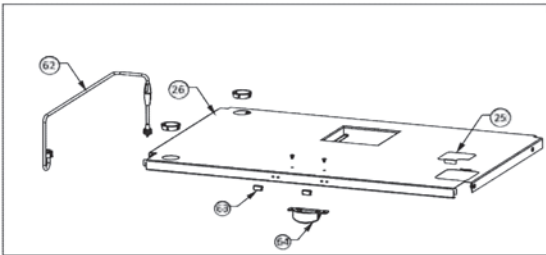

PRO500RSIB-3

PRO500RSIB-3

Item	Part #	Description	Price
1	S83014	cooking grids - wave stainless rod	€ 229,00
2	N520-0038	warming rack	€ 84,00
3	N585-0107	igniter heat shield	€ 14,50
4	N570-0008	#8 x 1/2" screw	€ 2,00
5	N200-0120-GY1SG	back cover	€ 37,00
6	62007	disposable grease tray	**
7	N710-0062	grease tray aluminium	€ 12,50
8	N475-0368-GY1SG	rear cart enclosure panel	€ 84,00
9	N710-0093	drip pan	€ 105,00
10	N350-0069	rear burner housing (infra-red)	€ 31,50
11	N240-0036	rear burner electrode	€ 6,50
12	N100-0045-SER	rear burner	€ 14,50
13	N190-0005-T	control box	€ 125,00
14	N475-0016	rotisserie mount	€ 10,50
15	N570-0086	#14 x 1/2" screw	€ 1,00
16	N010-0736	rear burner orifice	€ 12,50
	N010-0737	rear burner orifice	€ 19,00
18	N720-0058	rear burner supply tube	€ 26,50
19	N530-0023-SER	regulator step down	€ 73,50
	N530-0026-SER	regulator step down	€ 73,50
21	N475-0400-GY1SG-SER	left/right side panel assembly	€ 125,00
22	N010-0880	door right	€ 179,00
23	N010-1160-SER	control panel	€ 649,00
	N010-1161-SER	control panel	€ 649,00
25	N200-0133-GY1SG	heat shield hole cover	€ 17,00
26	N585-0131-GY1SG	heat shield	€ 105,00
27	N105-0001	7/8 " snap bushing	€ 1,00
28	N555-0097	lighting rod	€ 5,50
29	Z080-0012	bottle opener	€ 7,50
30	55110	tool hook bracket	**
31	N185-0005	bottle cap container	€ 17,00
32	N720-0055	side burner supply tube	€ 12,50
33	N357-0022	electronic ignition - 4 spark	€ 17,00
35	N750-0034	wire connector igniter	€ 1,00
36	N080-0371	unit mount bracket	€ 2,00
37	N010-0881	door left	€ 179,00
38	N707-0013	transformer GB	€ 42,00
	N707-0014	transformer CE	€ 42,00
39	N530-0032	regulator -Germany	€ 25,00
	N530-0033	regulator -Holland	€ 25,00
	N530-0034	regulator -Spain/Finland/Norway/Denmark	€ 25,00
	N530-0035	regulator -Sweden	€ 25,00
	N530-0036	regulator -Italy	€ 25,00
	N530-0037	regulator -United Kingdom	€ 25,00
	N530-0038	regulator -France	€ 25,00
	N530-0039	regulator -Hungary	€ 25,00
	N530-0042	regulator -Switzerland	€ 25,00
	N530-0043	regulator -russia	€ 25,00
	N530-0044	regulator -poland	€ 25,00
	N530-0046	regulator -Czech republic	€ 25,00
40	S82001	caster	€ 20,00
41	N590-0251-GY1SG	shelf	€ 21,00
42	N475-0341-GY1SG	panel inner cabinet	€ 37,00