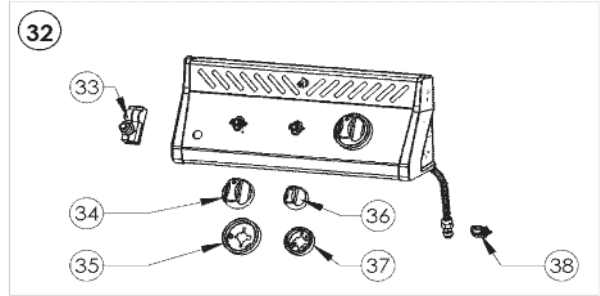

R365 Series (2019)

R365 Series (2019)

Item	Part #	Description	Price
1	N520-0042-BK2GL	warming rack porcelain	€ 14,50
	N520-0043	warming rack chrome (SIB)	€ 17,00
2	S83015	cast cooking grid kit	€ 105,00
	S83016	stainless cooking grid kit (SIB)	€ 159,00
3	S87001	burner & sear plate kit	€ 51,50
	N100-0056	main burner	€ 31,50
	N305-0082	sear plate	€ 12,50
4	S87016	cross light bracket kit	€ 10,50
5	N200-0126-GY1SG	back cover	€ 26,50
6	N475-0091	rotisserie bracket (accessory)	€ 9,50
7	N010-1030-SER	base casting assembly 365	€ 349,00
8	N710-0062	grease tray aluminium	€ 12,50
	62007	foil grease trays (5 pieces)	**
9	N710-0107	drip pan	€ 35,00
10	N160-0033-GY1SG	grease tray holder	€ 3,00
11	N080-0364	bracket side shelf "A"	€ 9,50
12	N430-0002	magnetic catch	€ 6,50
13	N080-0365	bracket side shelf "B"	€ 9,50
14	N475-0442-GY1SG	rear cart enclosure panel	€ 26,50
15	N080-0378-GY1SG	bracket, pivot	€ 4,00
16	N475-0607-GY1SG	left/right cart enclosure panel	€ 84,00
17	N080-0380-GY1SG	magnet bracket	€ 4,00
18	N655-0205	propane tank support	**
19	N590-0278-GY1SG	bottom shelf	€ 75,00
20	N510-0015	caster plug	€ 3,00
21	S82001	caster kit	€ 20,00
22	N590-0254-SER	assembly stainless steel side shelf	€ 125,00
	N590-0280-SER	assembly black side shelf	€ 73,50
23	S87015	shelf pivot hardware kit	€ 14,50
24	N010-0959-SER	black cart door kit	€ 95,00
	N010-0960-SER	stainless steel cart door kit	€ 95,00
25	N325-0094-SER	door handle	€ 6,50
26	N105-0011	door bushings	€ 1,00
27	N010-0962	assembly lid - stainless	€ 249,00
	N010-0961	assembly lid - black	€ 249,00
28	S91003	temperature gauge kit	€ 26,50
29	N385-0307-SER	NAPOLEON logo	€ 4,00
30	N510-0013	black silicone lid bumper	€ 2,00
31	S87014	lid pivot hardware kit	€ 4,00
32	N010-1012-SER	control panel assembly 365 CE 30mbar	€ 149,00
	N010-1013-SER	control panel assembly 365 CE 37mbar	€ 149,00
	N010-1014-SER	control panel assembly 365 CE 50mbar	€ 149,00
	N010-1015-SER	control panel assembly flame side burner 365 CE 30mbar (SB)	€ 149,00
	N010-1016-SER	control panel assembly flame side burner 365 CE 37mbar (SB)	€ 149,00
	N010-1017-SER	control panel assembly flame side burner 365 CE 50mbar (SB)	€ 149,00
	N010-1018-SER	control panel assembly infrared burner 365 CE 30mbar (SIB)	€ 149,00
	N010-1019-SER	control panel assembly infrared burner 365 CE 37mbar (SIB)	€ 149,00
	N010-1020-SER	control panel assembly infrared burner 365 CE 50mbar (SIB)	€ 149,00
33	S86002	electronic ignition - 1 spark	€ 13,50
34	S88005	burner control knob large	€ 8,50
35	S88001	control knob bezel large	€ 8,50
36	S88006	control knob small	€ 7,50
37	N051-0012	control knob bezel small	€ 4,00
38	N160-0041	flex line clip	€ 0,50
39	N010-1006-SER	assembly flame side burner	€ 169,00

** Please contact the service desk for pricing.