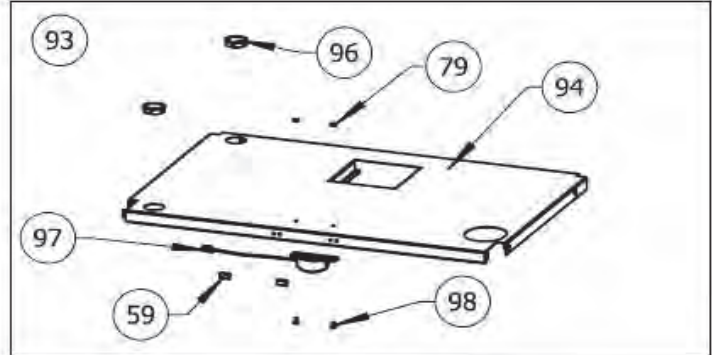

PRO500RSIB-2

Serial numbers CE-017918 and up

PRO500RSIB-2

Serial numbers CE-017918 and up

Item	Part #	Description	Price
1	N135-0049-GY1HT	base casting	€ 149,00
2	N080-0282-GY1HT	unit mounting bracket	€ 35,00
3	N105-0001	7/8 " snap bushing	€ 1,00
4	N570-0068	#14 x 1/2" screw stainless steel	€ 1,00
5	N570-0087	1/4-20 x 7/8" screw	€ 1,00
6	N100-0056	main burner	€ 31,50
7	S87011	cross light bracket	€ 14,50
8	N010-0714	manifold assembly (LP)	€ 125,00
	N010-0715	manifold assembly (NG)	€ 125,00
9	N720-0044	manifold flex connector	€ 14,50
10	N530-0023-SER	regulator step down 50mbar to 24.5mbar (LP)	€ 73,50
	N530-0026-SER	regulator step down 18.5mbar (nat)	€ 73,50
	N570-0032	#8 x 3/8" screw	€ 1,00
11	N530-0032	regulator - Germany	€ 25,00
	N530-0033	regulator - Holland	€ 25,00
	N530-0034	regulator - Spain/Finland/Norway/Denmark	€ 25,00
	N530-0035	regulator - Sweden	€ 25,00
	N530-0036	regulator - Italy	€ 25,00
	N530-0037	regulator - United Kingdom	€ 25,00
	N530-0038	regulator - France	€ 25,00
	N530-0039	regulator - Hungary	€ 25,00
	N530-0042	regulator - Switzerland	€ 25,00
	N530-0043	regulator - Russia	€ 25,00
	N530-0044	regulator - Poland	€ 25,00
	N530-0046	regulator - Czech Republic	€ 25,00
12	N720-0055	side burner supply tube	€ 12,50
13	N455-0062	side burner orifice #60 (LP)	€ 4,00
	N455-0063	side burner orifice 1.45mm (NG)	€ 5,50
14	N160-0023	side burner hose orifice retainer clip	€ 1,00
15	N475-0401	control panel	€ 99,00
16	N010-0939	large blue LED assembly	€ 26,50
17	N010-0940	small blue LED assembly	€ 17,00
18	N555-0025	lighting rod	€ 3,00
19	N707-0013	transformer GB	€ 42,00
	N707-0014	transformer CE	€ 42,00
20	N010-0885	wire switch harness	€ 52,50
21	N750-0044	wire power harness	€ 37,00
22	N750-0045	wire light harness	€ 10,50
23	N750-0057	igniter wire assembly	€ 6,50
24	N660-0005	switch ignition	€ 31,50
25	N660-0006	switch lights	€ 31,50
26	N585-0098	switch heat shield	€ 3,00
27	N570-0078	M4 x 8mm screw	€ 1,00
28	N570-0008	#8 x 1/2" screw	€ 2,00
29	N720-0058	rear burner supply tube	€ 26,50
30	N255-0007	fitting	€ 3,00
31	N455-0055	rear burner orifice (LP)	€ 5,50
	W456-0050	rear burner orifice (NG)	€ 10,50
32	N080-0286	bracket rear burner orifice	€ 1,00
33	N185-0005	bottle cap container	€ 17,00
34	N380-0035-CL	burner control knob large	€ 12,50
35	55110	tool hook bracket	**
36	N380-0034-CL	burner control knob small	€ 12,50

** Please contact the service desk for pricing.