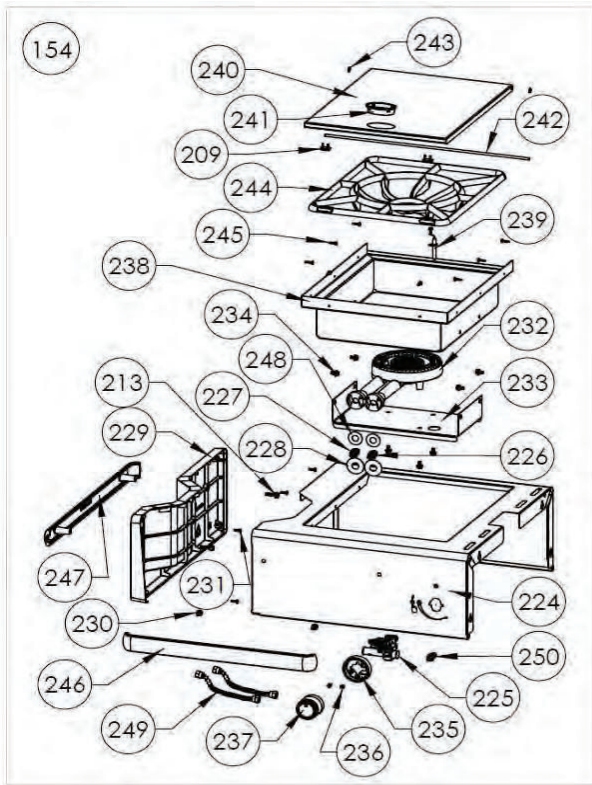

PRO825RSBI-2

Serial numbers CE-025462 and up

PRO825RSBI-2

Serial numbers CE-025462 and up

Item	Part #	Description	Price
1	N010-0814	base	€ 799,00
2	N570-0038	1/4-20 x 1/2" screw	€ 1,00
3	N100-0057	main burner	€ 26,50
4	N100-0049	smoker burner	€ 21,00
5	N080-0320	cross light bracket	€ 17,00
6	N080-0321	cross light bracket small	€ 12,50
7	N370-0822	sear plate mount	€ 8,50
8	N200-0106	smoker burner cover	€ 52,50
9	N510-0013	black silicone lid bumper	€ 2,00
	N510-0017	black silicone lid bumper 60a	€ 1,00
10	N080-0339	burner grease shield	€ 12,50
11	N080-0340	burner grease shield small	€ 9,50
12	N450-0025	1/4" - 20 nut	€ 1,00
13	N080-0315	bracket rear burner orifice	€ 7,50
14	N455-0055	rear burner orifice	€ 5,50
15	N255-0058	90 degree elbow fitting	€ 12,50
16	N080-0311	bracket igniter smoker burner	€ 17,00
17	N720-0056	smoker burner flex	€ 26,50
18	N455-0016	smoker burner orifice	€ 5,50
19	N240-0033	smoker burner igniter	€ 4,00
20	N655-0206	base stiffener	€ 6,50
21	N570-0042	screw, 10-24 x 3/8"	€ 1,00
22	N570-0008	#8 x 1/2" screw	€ 2,00
23	N475-0329	control panel	€ 209,00
24	N570-0078	screw M4 x 8mm	€ 1,00
25	N010-0794	manifold (LP)	€ 199,00
	N010-0795	manifold (NG)	€ 199,00
26	N720-0071	manifold flex connector	€ 26,50
27	N051-0010	smoker tube bezel	€ 7,50
28	N120-0024	end cap left	€ 42,00
29	N120-0025	end cap right	€ 42,00
30	N660-0006	switch lights	€ 31,50
31	N660-0005	switch ignition	€ 31,50
32	N585-0098	switch heat shield	€ 3,00
33	N010-0913	control panel wire harness	€ 63,00
34	N010-0939	control knob bezel large	€ 26,50
35	N010-0940	control knob bezel small	€ 17,00
36	N380-0035-CL	burner control knob large	€ 12,50
37	N380-0034-CL	burner control knob small	€ 12,50
38	N585-0101	smoker shield	€ 4,00
39	N750-0040	rear burner ignition wire	€ 10,50
40	N570-0022	8-32 x 3/8" screw	€ 1,00
41	N720-0053	rear burner supply tube	€ 19,00
42	N350-0069	rear burner housing (infrared)	€ 31,50
43	N100-0045	rear burner	€ 26,50
44	N450-0006	1/4" - 20 nut	€ 1,00
45	N240-0036	rear burner electrode	€ 6,50
46	N305-0082	sear plate	€ 12,50
47	N305-0085	cooking grids large	€ 125,00
48	N305-0092	cooking grids small	€ 84,00
49	N010-0800-SER	smoker tube	€ 63,00
50	N135-0015G	left side hood casting	€ 42,00
51	N135-0016G	right side hood casting	€ 42,00
52	N335-0076-BK2GL	hood insert, large	€ 84,00

** Please contact the service desk for pricing.