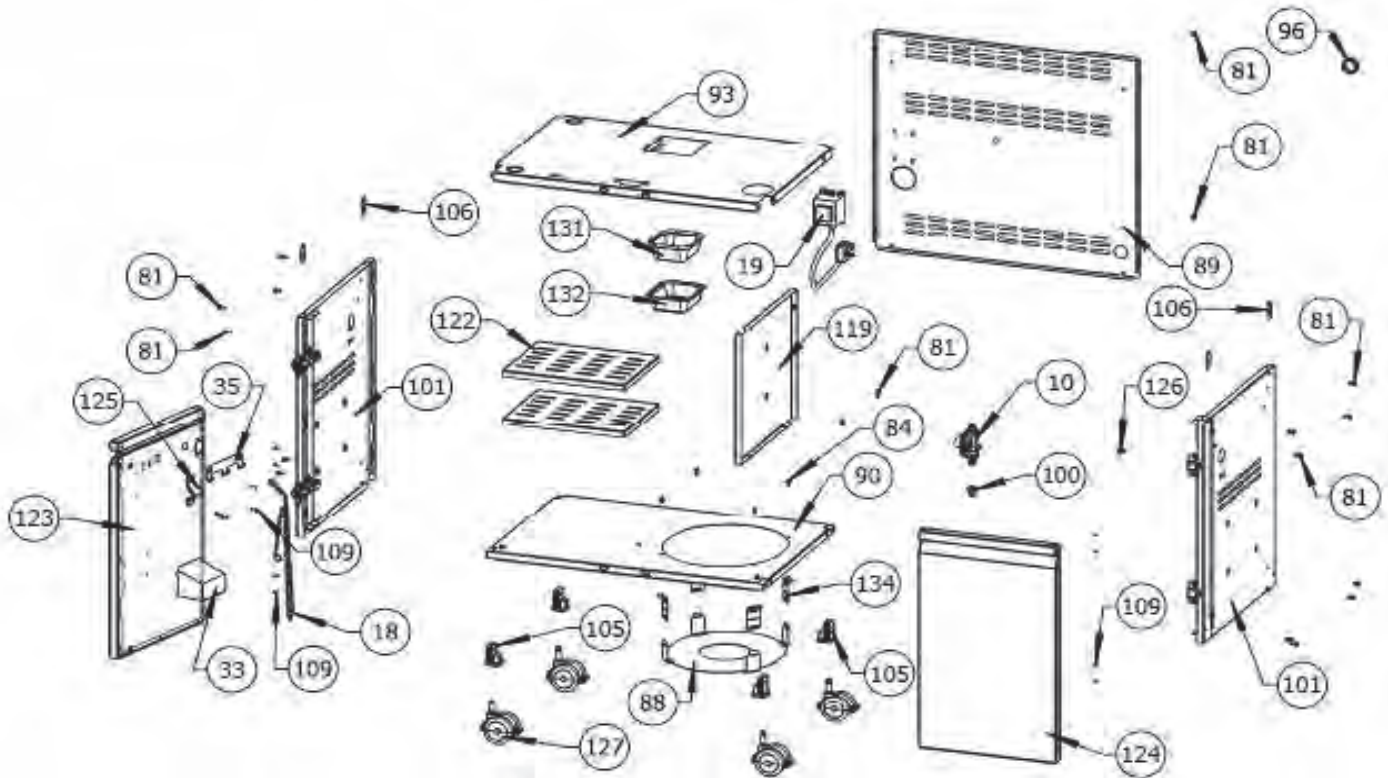

PRO500RSIB-2

Serial numbers CE-017918 and up

PRO500RSIB-2

Serial numbers CE-017918 and up

Item	Part #	Description	Price
1	N135-0049-GY1HT	base casting	€ 149,00
2	N080-0282-GY1HT	unit mounting bracket	€ 35,00
3	N105-0001	7/8 " snap bushing	€ 1,00
4	N570-0068	#14 x 1/2" screw stainless steel	€ 1,00
5	N570-0087	1/4-20 x 7/8" screw	€ 1,00
6	N100-0056	main burner	€ 31,50
7	S87011	cross light bracket	€ 14,50
8	N010-0714	manifold assembly (LP)	€ 125,00
	N010-0715	manifold assembly (NG)	€ 125,00
9	N720-0044	manifold flex connector	€ 14,50
10	N530-0023-SER	regulator step down 50mbar to 24.5mbar (LP)	€ 73,50
	N530-0026-SER	regulator step down 18.5mbar (nat)	€ 73,50
	N570-0032	#8 x 3/8" screw	€ 1,00
11	N530-0032	regulator - Germany	€ 25,00
	N530-0033	regulator - Holland	€ 25,00
	N530-0034	regulator - Spain/Finland/Norway/Denmark	€ 25,00
	N530-0035	regulator - Sweden	€ 25,00
	N530-0036	regulator - Italy	€ 25,00
	N530-0037	regulator - United Kingdom	€ 25,00
	N530-0038	regulator - France	€ 25,00
	N530-0039	regulator - Hungary	€ 25,00
	N530-0042	regulator - Switzerland	€ 25,00
	N530-0043	regulator - Russia	€ 25,00
	N530-0044	regulator - Poland	€ 25,00
	N530-0046	regulator - Czech Republic	€ 25,00
12	N720-0055	side burner supply tube	€ 12,50
13	N455-0062	side burner orifice #60 (LP)	€ 4,00
	N455-0063	side burner orifice 1.45mm (NG)	€ 5,50
14	N160-0023	side burner hose orifice retainer clip	€ 1,00
15	N475-0401	control panel	€ 99,00
16	N010-0939	large blue LED assembly	€ 26,50
17	N010-0940	small blue LED assembly	€ 17,00
18	N555-0025	lighting rod	€ 3,00
19	N707-0013	transformer GB	€ 42,00
	N707-0014	transformer CE	€ 42,00
20	N010-0885	wire switch harness	€ 52,50
21	N750-0044	wire power harness	€ 37,00
22	N750-0045	wire light harness	€ 10,50
23	N750-0057	igniter wire assembly	€ 6,50
24	N660-0005	switch ignition	€ 31,50
25	N660-0006	switch lights	€ 31,50
26	N585-0098	switch heat shield	€ 3,00
27	N570-0078	M4 x 8mm screw	€ 1,00
28	N570-0008	#8 x 1/2" screw	€ 2,00
29	N720-0058	rear burner supply tube	€ 26,50
30	N255-0007	fitting	€ 3,00
31	N455-0055	rear burner orifice (LP)	€ 5,50
	W456-0050	rear burner orifice (NG)	€ 10,50
32	N080-0286	bracket rear burner orifice	€ 1,00
33	N185-0005	bottle cap container	€ 17,00
34	N380-0035-CL	burner control knob large	€ 12,50
35	55110	tool hook bracket	**
36	N380-0034-CL	burner control knob small	€ 12,50

** Please contact the service desk for pricing.