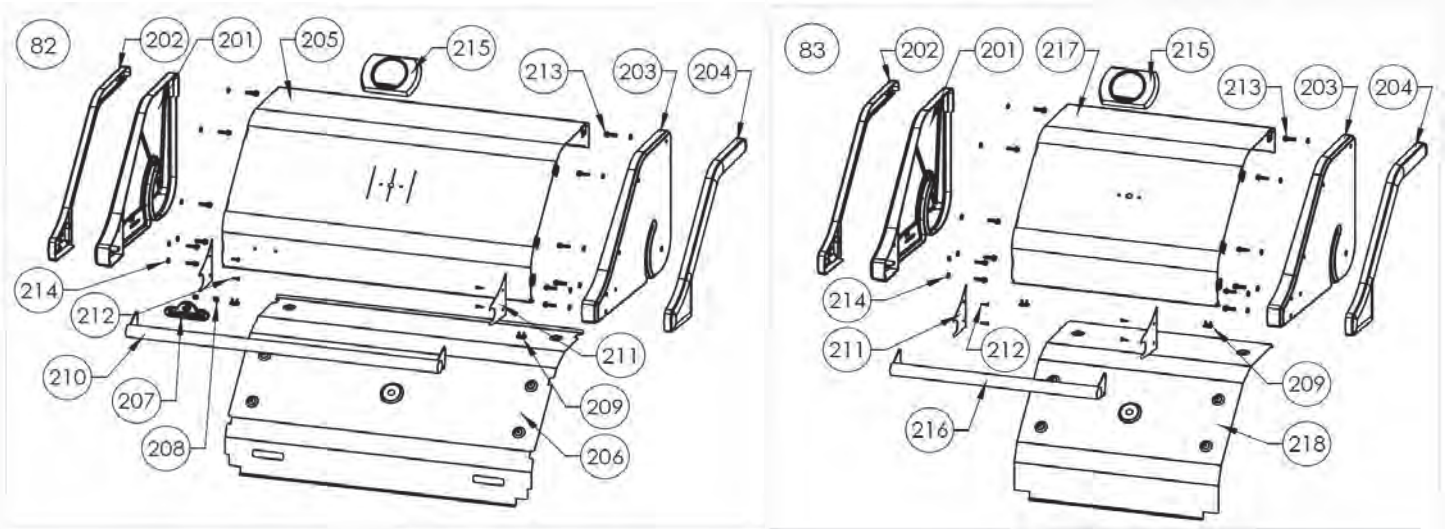

PRO825RSBI-2

Serial numbers CE-025462 and up

PRO825RSBI-2

Serial numbers CE-025462 and up

Item	Part #	Description	Price
1	N010-0814	base	€ 799,00
2	N570-0038	1/4-20 x 1/2" screw	€ 1,00
3	N100-0057	main burner	€ 26,50
4	N100-0049	smoker burner	€ 21,00
5	N080-0320	cross light bracket	€ 17,00
6	N080-0321	cross light bracket small	€ 12,50
7	N370-0822	sear plate mount	€ 8,50
8	N200-0106	smoker burner cover	€ 52,50
9	N510-0013	black silicone lid bumper	€ 2,00
	N510-0017	black silicone lid bumper 60a	€ 1,00
10	N080-0339	burner grease shield	€ 12,50
11	N080-0340	burner grease shield small	€ 9,50
12	N450-0025	1/4" - 20 nut	€ 1,00
13	N080-0315	bracket rear burner orifice	€ 7,50
14	N455-0055	rear burner orifice	€ 5,50
15	N255-0058	90 degree elbow fitting	€ 12,50
16	N080-0311	bracket igniter smoker burner	€ 17,00
17	N720-0056	smoker burner flex	€ 26,50
18	N455-0016	smoker burner orifice	€ 5,50
19	N240-0033	smoker burner igniter	€ 4,00
20	N655-0206	base stiffener	€ 6,50
21	N570-0042	screw, 10-24 x 3/8"	€ 1,00
22	N570-0008	#8 x 1/2" screw	€ 2,00
23	N475-0329	control panel	€ 209,00
24	N570-0078	screw M4 x 8mm	€ 1,00
25	N010-0794	manifold (LP)	€ 199,00
	N010-0795	manifold (NG)	€ 199,00
26	N720-0071	manifold flex connector	€ 26,50
27	N051-0010	smoker tube bezel	€ 7,50
28	N120-0024	end cap left	€ 42,00
29	N120-0025	end cap right	€ 42,00
30	N660-0006	switch lights	€ 31,50
31	N660-0005	switch ignition	€ 31,50
32	N585-0098	switch heat shield	€ 3,00
33	N010-0913	control panel wire harness	€ 63,00
34	N010-0939	control knob bezel large	€ 26,50
35	N010-0940	control knob bezel small	€ 17,00
36	N380-0035-CL	burner control knob large	€ 12,50
37	N380-0034-CL	burner control knob small	€ 12,50
38	N585-0101	smoker shield	€ 4,00
39	N750-0040	rear burner ignition wire	€ 10,50
40	N570-0022	8-32 x 3/8" screw	€ 1,00
41	N720-0053	rear burner supply tube	€ 19,00
42	N350-0069	rear burner housing (infrared)	€ 31,50
43	N100-0045	rear burner	€ 26,50
44	N450-0006	1/4" - 20 nut	€ 1,00
45	N240-0036	rear burner electrode	€ 6,50
46	N305-0082	sear plate	€ 12,50
47	N305-0085	cooking grids large	€ 125,00
48	N305-0092	cooking grids small	€ 84,00
49	N010-0800-SER	smoker tube	€ 63,00
50	N135-0015G	left side hood casting	€ 42,00
51	N135-0016G	right side hood casting	€ 42,00
52	N335-0076-BK2GL	hood insert, large	€ 84,00

** Please contact the service desk for pricing.