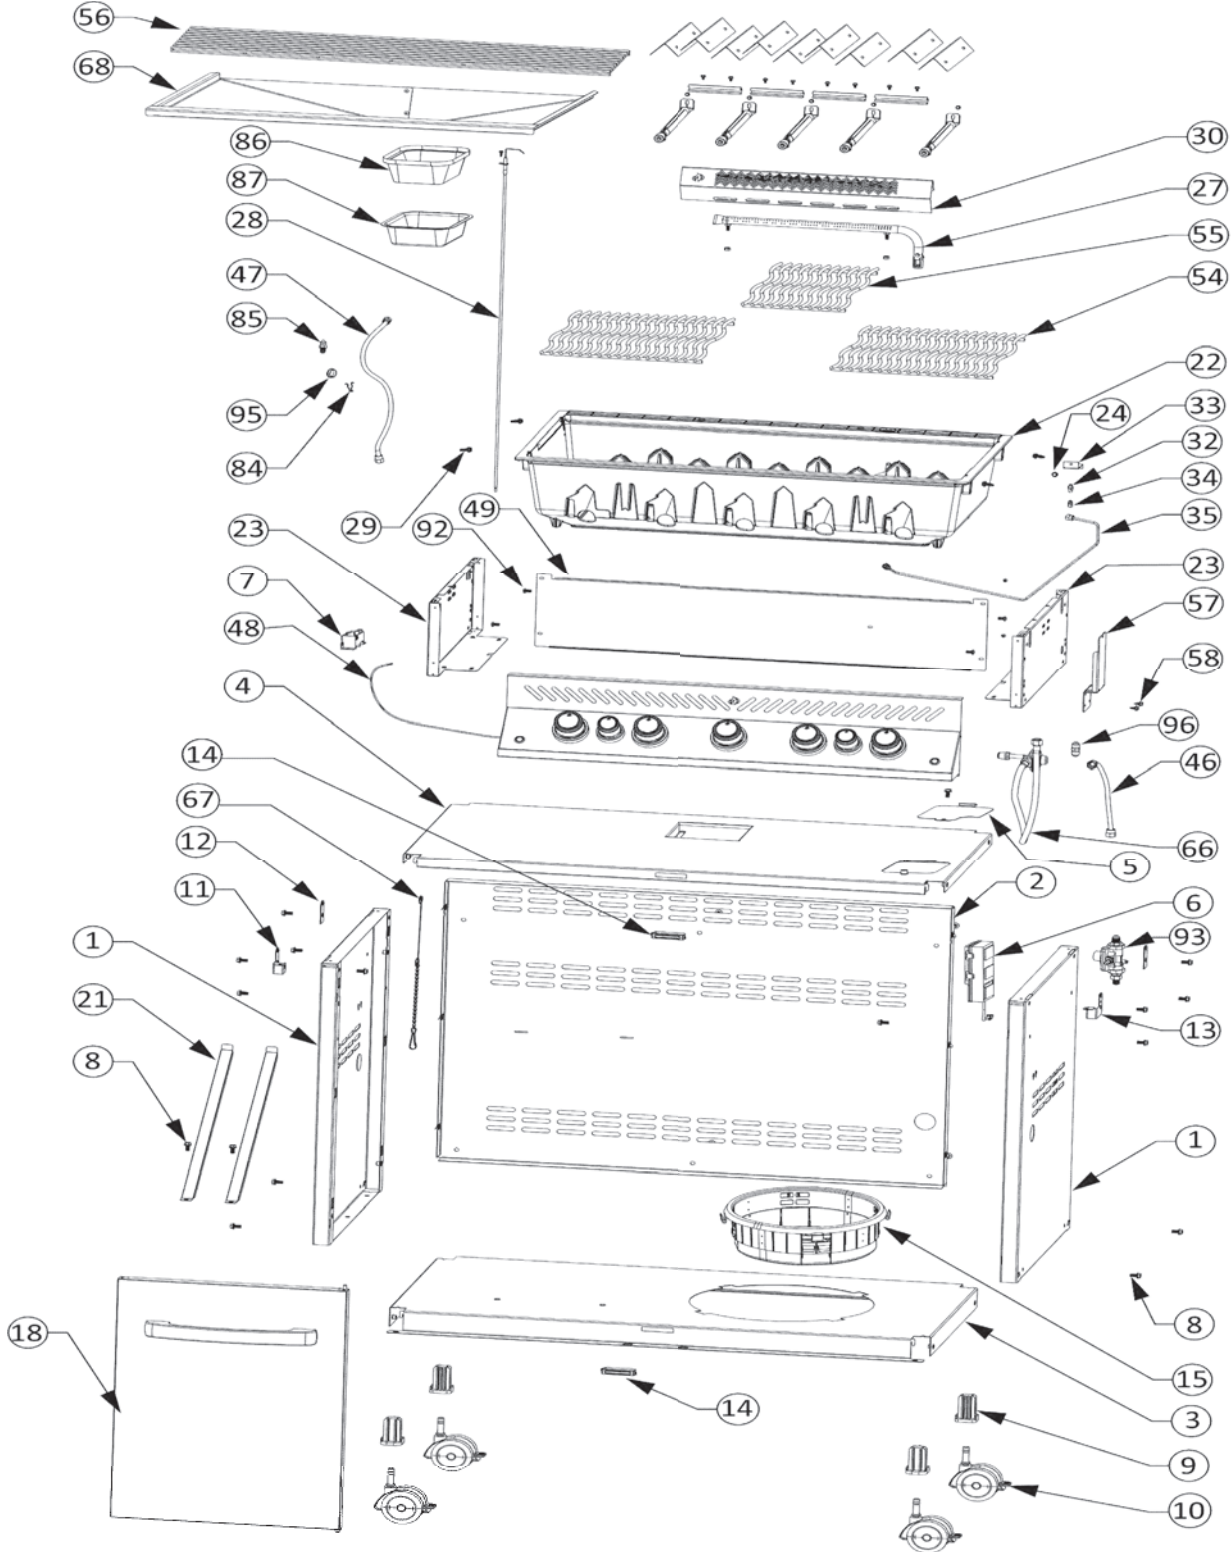

PRO500RSIB-2

Item	Part #	Description	Price
89	N475-0368-GY1SG	rear cart enclosure panel	€ 80,00
90	N590-0265-GY1SG-SER	bottom shelf assembly propane	€ 60,00
91	N590-0265-GY1SG	bottom shelf propane	€ 60,00
	N590-0253-GY1SG	bottom shelf natural	€ 1,00
92	N450-0025	1/4" - 20 nut	€ 1,00
93	N585-0108-GY1SG-SER	heat shield assembly	€ 99,50
94	N585-0108-GY1SG	heat shield	€ 80,00
95	N570-0038	1/4"-20 x 1/2" screw	€ 1,00
96	N105-0012	1.5 " snap bushing	€ 1,00
97	N010-0887	cabinet light assembly	€ 16,00
98	N570-0042	10-24 X 3/8" screw	€ 1,00
99	N735-0021	#8 washer	€ 1,00
100	N255-0014	fitting	€ 5,00
101	N475-0400-GY1SG-SER	left/right side panel assem	€ 120,00
103	N655-0187-GY1SG	stiffener door hinge	€ 30,00
104	N330-0023	hinge	€ 10,00
105	N510-0014	caster plug - each	€ 1,00
106	N080-0371	unit mount bracket	€ 2,00
107	N570-0076	#8 x 1/2" screw	€ 1,00
108	Z715-0001	trim lid bumper	€ 2,00
109	N570-0070	#8-32 x 3/8" screw	€ 1,00
110	N485-0021	lid pivot pin	€ 1,00
111	N555-0059	side burner pivot rod	€ 3,00
112	N335-0075	side burner lid	€ 130,00
113	N305-0076	side burner grate	€ 95,00
114	N710-0063	side burner drip pan	€ 30,00
115	N240-0026	side burner electrode	€ 5,00
116	N010-0612	side burner	€ 99,50
117	Z735-0001	M9 x 5mm x 0.5mm washer	€ 1,00
118	N080-0358	side burner drip pan bracket	€ 12,00
119	N475-0341-GY1SG	panel inner cabinet	€ 35,00
120	N500-0039K	side burner plate	€ 35,00
121	W450-0020	#10-24 nutsert	€ 1,00
122	N590-0251-GY1SG	shelf	€ 20,00
123	N010-0881	left door assembly	€ 170,00
124	N010-0880	right door assembly	€ 170,00
125	Z080-0012	bottle opener	€ 7,00
126	N160-0023	hose retainer clip	€ 1,00
127	N130-0010	caster wheels	€ 10,00
128	N325-0064	shelf handle side	€ 40,00
129	N325-0063	shelf handle front	€ 35,00
130	N120-0033-GY0TX	left side shelf end cap	€ 30,00
131	62007	grease container aluminum	€ 4,00
132	N710-0062	grease tray aluminum	€ 12,00
133	N570-0080	14 x 1/2" screw	€ 1,00
134	N080-0384-GY1SG	adjustable tank ring bracket	€ 6,00
	N215-0016	wind deflector	€ 25,00
	N020-0152	hardware baggie	€ 16,00
	N510-0013	lid casting rear lid bumper	€ 1,00

P665RSIB