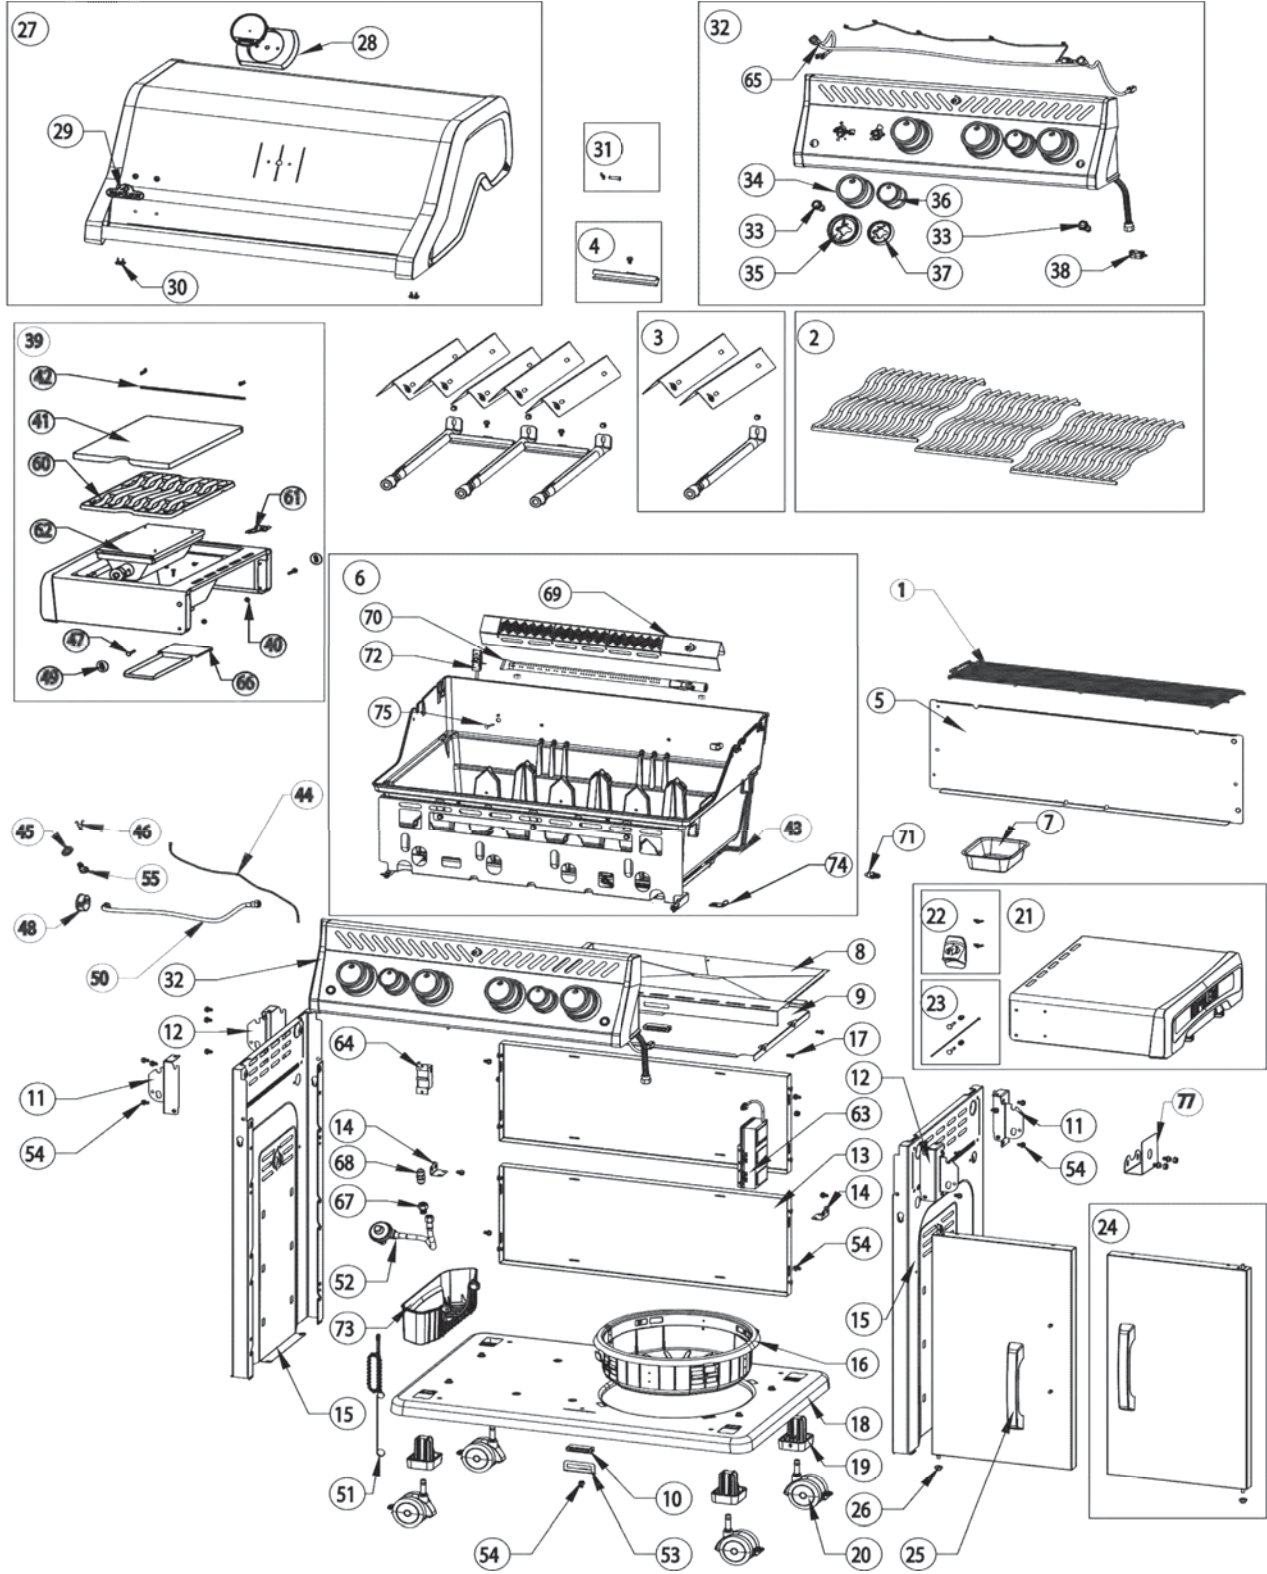

** Please contact the service desk for pricing.

RSE625RSIB

RSE625RSIB

Item	Part #	Description	Price
1	N520-0048	warming rack chrome	€ 27,50
2	S83022	stainless cooking grid kit	€ 199,00
	S83021	cast iron cooking grid kit	€ 139,00
3	S87001	burner & sear plate kit	€ 51,50
4	S87017	cross light bracket kit	€ 10,50
5	N200-0135-GY1SG	back cover	€ 57,50
6	N010-1235-SER	base casting assembly	€ 749,00
7	N710-0062	grease tray aluminium	€ 12,50
	62007	grease tray liner	**
8	N710-0120	drip pan	€ 55,00
9	N585-0144-GY1SG	cart heat shield	€ 99,00
10	N430-0002	magnetic catch	€ 6,50
11	N080-0364	bracket side shelf "A"	€ 9,50
12	N080-0365	bracket side shelf "B"	€ 9,50
13	N475-0499-GY1SG	rear cart enclosure panel	€ 73,50
14	N080-0378-GY1SG	bracket, pivot	€ 4,00
15	N475-0607-GY1SG	left/right cart enclosure panel	€ 84,00
16	N370-0845CE	propane tank support	€ 26,50
17	N570-0126	1/4-20 x 1/2" screw	€ 1,00
18	N590-0326-GY1SG	bottom shelf	€ 119,00
19	N510-0015	caster plug	€ 3,00
20	S82001	caster kit	€ 20,00
21	N010-1148-SER	assembly stainless steel side shelf	€ 99,00
22	N080-0422-SER	bottle opener kit	€ 8,50
23	N370-0928-SER	right side shelf pivot hardware kit	€ 26,50
24	N010-1221-SS-SER	cart door - stainless steel	€ 59,00
	N010-1221-BK-SER	cart door - black	€ 59,00
25	N325-0094-SER	door handle	€ 6,50
26	N105-0011	door bushings	€ 1,00
	N010-1233-SS	assembly lid - stainless	€ 499,00
	N010-1233-BK	assembly lid - black	€ 499,00
28	S91003	temperature gauge kit	€ 26,50
29	N385-0307-SER	NAPOLEON logo	€ 4,00
30	N510-0013	black silicone lid bumper	€ 2,00
31	S87014	lid pivot hardware kit	€ 4,00
32	N010-1236-SER	control panel assembly 30mbar	€ 449,00
	N010-1237-SER	control panel assembly 50mbar	€ 449,00
33	N660-0007	switch	€ 26,50
34	N380-0039	burner control knob large	€ 10,50
35	N387-0013	control knob bezel large	€ 9,50
36	N380-0040	control knob small	€ 10,50
37	N387-0014	control knob bezel small	€ 9,00
38	N160-0041	flex line clip	€ 0,50
39	N010-1232-CE-SER	assembly infrared side burner shelf	€ 299,00
40	Z450-0009	locking nut 10-24	€ 1,00
41	N335-0098-M06	side burner lid	€ 31,50
42	N555-0091	lid pivot rod	€ 3,00
43	N720-0082	rear burner supply line	€ 17,00
44	N750-0016	electronic ignition lead	€ 4,00
45	N455-0111	side burner orifice #59 30mbar	€ 4,50
	N455-0112	side burner orifice #64 50mbar	€ 3,50
46	N160-0023	side burner hose orifice retainer clip	€ 1,00
47	N570-0128	screw #10-24	€ 1,50