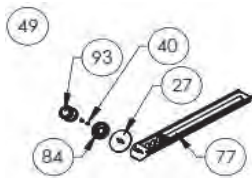

PRO825RSBI-2

Serial numbers CE-025462 and up

Item	Part #	Description	Price
242	N555-0059	pivot rod	€ 3,00
243	N735-0020	washer, 7/32" i.d. x 7/16" o.d. nylon	€ 1,00
244	N305-0093	cast iron side burner grate	€ 63,00
245	N570-0008	#8 x 1/2" screw	€ 2,00
246	N325-0063	shelf handle front	€ 37,00
247	N325-0064	shelf handle side	€ 42,00
248	N500-0054	air shutter plate	€ 3,00
249	N720-0056	side burner flex	€ 26,50
250	N255-0061	quick disconnect nipple	€ 7,50
251	N385-0144-SER	Prestige logo	€ 6,50
252	N010-0992	stainless steel side shelf right	€ 279,00
253	N385-0185	PRO logo	€ 8,50
254	N120-0034-GY0TX	right side shelf end cap	€ 31,50

PRO825RSBI-2 (2018)