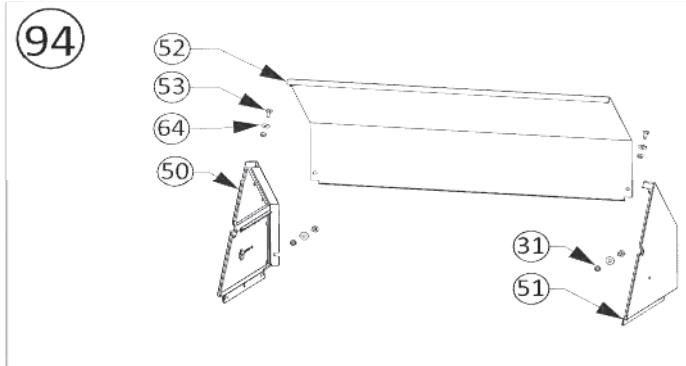

P665RSIB

P665RSIB

Item	Part #	Description	Price
1	N475-0359-GY1SG	left/right cart enclosure panel	€ 73,50
2	N475-0494-GY1SG	rear cart enclosure panel	€ 179,00
3	N590-0311-GY1SG	bottom shelf	€ 125,00
4	N585-0127-GY1SG	heat shield	€ 149,00
5	N200-0133-GY1SG	heat shield hole cover	€ 17,00
6	N350-0077	battery housing	€ 42,00
7	N357-0021	electronic ignition - 2 spark	€ 20,00
8	N570-0024	1/4"-20 x 1/2" screw	€ 1,00
9	N510-0020	caster plug - each	€ 1,00
10	S82001	caster	€ 20,00
11	N080-0385	door pivot left bracket	€ 4,00
12	N080-0371	unit mount bracket	€ 2,00
13	N080-0386	door pivot right bracket	€ 4,00
14	N430-0009	magnetic catch	€ 2,00
15	N370-0981CE	tank support	€ 54,50
16	N105-0011	door bushings	€ 1,00
17	N010-1107-SER	cart door left	€ 129,00
	N010-1108-SER	cart door left - black	€ 139,00
	N010-1109-SER	cart door left - charcoal	€ 139,00
18	N010-1110-SER	cart door right	€ 129,00
	N010-1111-SER	cart door right - black	€ 139,00
	N010-1112-SER	cart door right - charcoal	€ 139,00
19	55110	tool hook	**
20	N325-0108-SER	door handle	€ 22,00
21	N080-0254G	propane tank inhibitor bracket	€ 14,50
22	N010-1122-SER	base casting	€ 299,00
23	N080-0282-GY1HT	unit mounting bracket	€ 35,00
24	N570-0068	#14 x 1/2" screw	€ 1,00
25	S87001	burner & sear plate kit	€ 51,50
26	S87011	cross light bracket kit	€ 14,50
27	N100-0045	rear burner	€ 26,50
28	N240-0001	rear burner electrode	€ 14,50
29	N570-0008	#8 x 1/2" screw	€ 2,00
30	N350-0069	rear burner housing	€ 31,50
31	N450-0006	1/4" - 20 nut	€ 1,00
32	N455-0062	rear burner orifice 1.45mm	€ 4,00
33	N080-0286	bracket rear burner orifice	€ 1,00
34	N255-0058	fitting	€ 12,50
35	N720-0082	rear burner supply tube	€ 17,00
36	N010-1125-SER	control panel assembly	€ 549,00
37	N475-0487	control panel	€ 105,00
38	N010-1102	manifold assembly	€ 149,00
39	N010-1053	control knob bezel large	€ 21,00
40	N010-1054	control knob bezel small	€ 21,00
41	N570-0078	screw M4 x 8mm	€ 1,00
42	N380-0039	burner control knob large	€ 10,50
43	N380-0040	burner control knob small	€ 10,50
44	N660-0008	switch	€ 21,00
45	N010-1104	LED wire harness	€ 52,50
46	N720-0071	manifold flex connector	€ 26,50
47	N720-0055	side burner supply tube	€ 12,50
48	N750-0016	electronic ignition lead	€ 4,00
49	N200-0132-GY1SG	back cover	€ 52,50