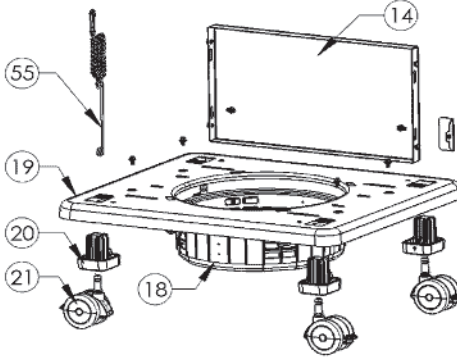

R365 Series (2019)

R365 Series (2019)

Item	Part #	Description	Price
1	N520-0042-BK2GL	warming rack porcelain	€ 14,50
	N520-0043	warming rack chrome (SIB)	€ 17,00
2	S83015	cast cooking grid kit	€ 105,00
	S83016	stainless cooking grid kit (SIB)	€ 159,00
3	S87001	burner & sear plate kit	€ 51,50
	N100-0056	main burner	€ 31,50
	N305-0082	sear plate	€ 12,50
4	S87016	cross light bracket kit	€ 10,50
5	N200-0126-GY1SG	back cover	€ 26,50
6	N475-0091	rotisserie bracket (accessory)	€ 9,50
7	N010-1030-SER	base casting assembly 365	€ 349,00
8	N710-0062	grease tray aluminium	€ 12,50
	62007	foil grease trays (5 pieces)	**
9	N710-0107	drip pan	€ 35,00
10	N160-0033-GY1SG	grease tray holder	€ 3,00
11	N080-0364	bracket side shelf "A"	€ 9,50
12	N430-0002	magnetic catch	€ 6,50
13	N080-0365	bracket side shelf "B"	€ 9,50
14	N475-0442-GY1SG	rear cart enclosure panel	€ 26,50
15	N080-0378-GY1SG	bracket, pivot	€ 4,00
16	N475-0607-GY1SG	left/right cart enclosure panel	€ 84,00
17	N080-0380-GY1SG	magnet bracket	€ 4,00
18	N655-0205	propane tank support	**
19	N590-0278-GY1SG	bottom shelf	€ 75,00
20	N510-0015	caster plug	€ 3,00
21	S82001	caster kit	€ 20,00
22	N590-0254-SER	assembly stainless steel side shelf	€ 125,00
	N590-0280-SER	assembly black side shelf	€ 73,50
23	S87015	shelf pivot hardware kit	€ 14,50
24	N010-0959-SER	black cart door kit	€ 95,00
	N010-0960-SER	stainless steel cart door kit	€ 95,00
25	N325-0094-SER	door handle	€ 6,50
26	N105-0011	door bushings	€ 1,00
27	N010-0962	assembly lid - stainless	€ 249,00
	N010-0961	assembly lid - black	€ 249,00
28	S91003	temperature gauge kit	€ 26,50
29	N385-0307-SER	NAPOLEON logo	€ 4,00
30	N510-0013	black silicone lid bumper	€ 2,00
31	S87014	lid pivot hardware kit	€ 4,00
32	N010-1012-SER	control panel assembly 365 CE 30mbar	€ 149,00
	N010-1013-SER	control panel assembly 365 CE 37mbar	€ 149,00
	N010-1014-SER	control panel assembly 365 CE 50mbar	€ 149,00
	N010-1015-SER	control panel assembly flame side burner 365 CE 30mbar (SB)	€ 149,00
	N010-1016-SER	control panel assembly flame side burner 365 CE 37mbar (SB)	€ 149,00
	N010-1017-SER	control panel assembly flame side burner 365 CE 50mbar (SB)	€ 149,00
	N010-1018-SER	control panel assembly infrared burner 365 CE 30mbar (SIB)	€ 149,00
	N010-1019-SER	control panel assembly infrared burner 365 CE 37mbar (SIB)	€ 149,00
	N010-1020-SER	control panel assembly infrared burner 365 CE 50mbar (SIB)	€ 149,00
33	S86002	electronic ignition - 1 spark	€ 13,50
34	S88005	burner control knob large	€ 8,50
35	S88001	control knob bezel large	€ 8,50
36	S88006	control knob small	€ 7,50
37	N051-0012	control knob bezel small	€ 4,00
38	N160-0041	flex line clip	€ 0,50
39	N010-1006-SER	assembly flame side burner	€ 169,00

** Please contact the service desk for pricing.