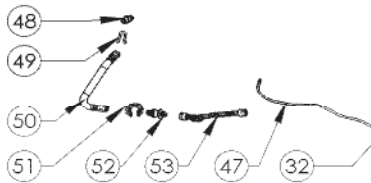

R365 Series (2019)

R365 Series (2019)

Item	Part #	Description	Price
1	N520-0042-BK2GL	warming rack porcelain	€ 14,50
	N520-0043	warming rack chrome (SIB)	€ 17,00
2	S83015	cast cooking grid kit	€ 105,00
	S83016	stainless cooking grid kit (SIB)	€ 159,00
3	S87001	burner & sear plate kit	€ 51,50
	N100-0056	main burner	€ 31,50
	N305-0082	sear plate	€ 12,50
4	S87016	cross light bracket kit	€ 10,50
5	N200-0126-GY1SG	back cover	€ 26,50
6	N475-0091	rotisserie bracket (accessory)	€ 9,50
7	N010-1030-SER	base casting assembly 365	€ 349,00
8	N710-0062	grease tray aluminium	€ 12,50
	62007	foil grease trays (5 pieces)	**
9	N710-0107	drip pan	€ 35,00
10	N160-0033-GY1SG	grease tray holder	€ 3,00
11	N080-0364	bracket side shelf "A"	€ 9,50
12	N430-0002	magnetic catch	€ 6,50
13	N080-0365	bracket side shelf "B"	€ 9,50
14	N475-0442-GY1SG	rear cart enclosure panel	€ 26,50
15	N080-0378-GY1SG	bracket, pivot	€ 4,00
16	N475-0607-GY1SG	left/right cart enclosure panel	€ 84,00
17	N080-0380-GY1SG	magnet bracket	€ 4,00
18	N655-0205	propane tank support	**
19	N590-0278-GY1SG	bottom shelf	€ 75,00
20	N510-0015	caster plug	€ 3,00
21	S82001	caster kit	€ 20,00
22	N590-0254-SER	assembly stainless steel side shelf	€ 125,00
	N590-0280-SER	assembly black side shelf	€ 73,50
23	S87015	shelf pivot hardware kit	€ 14,50
24	N010-0959-SER	black cart door kit	€ 95,00
	N010-0960-SER	stainless steel cart door kit	€ 95,00
25	N325-0094-SER	door handle	€ 6,50
26	N105-0011	door bushings	€ 1,00
27	N010-0962	assembly lid - stainless	€ 249,00
	N010-0961	assembly lid - black	€ 249,00
28	S91003	temperature gauge kit	€ 26,50
29	N385-0307-SER	NAPOLEON logo	€ 4,00
30	N510-0013	black silicone lid bumper	€ 2,00
31	S87014	lid pivot hardware kit	€ 4,00
32	N010-1012-SER	control panel assembly 365 CE 30mbar	€ 149,00
	N010-1013-SER	control panel assembly 365 CE 37mbar	€ 149,00
	N010-1014-SER	control panel assembly 365 CE 50mbar	€ 149,00
	N010-1015-SER	control panel assembly flame side burner 365 CE 30mbar (SB)	€ 149,00
	N010-1016-SER	control panel assembly flame side burner 365 CE 37mbar (SB)	€ 149,00
	N010-1017-SER	control panel assembly flame side burner 365 CE 50mbar (SB)	€ 149,00
	N010-1018-SER	control panel assembly infrared burner 365 CE 30mbar (SIB)	€ 149,00
	N010-1019-SER	control panel assembly infrared burner 365 CE 37mbar (SIB)	€ 149,00
	N010-1020-SER	control panel assembly infrared burner 365 CE 50mbar (SIB)	€ 149,00
33	S86002	electronic ignition - 1 spark	€ 13,50
34	S88005	burner control knob large	€ 8,50
35	S88001	control knob bezel large	€ 8,50
36	S88006	control knob small	€ 7,50
37	N051-0012	control knob bezel small	€ 4,00
38	N160-0041	flex line clip	€ 0,50
39	N010-1006-SER	assembly flame side burner	€ 169,00

** Please contact the service desk for pricing.